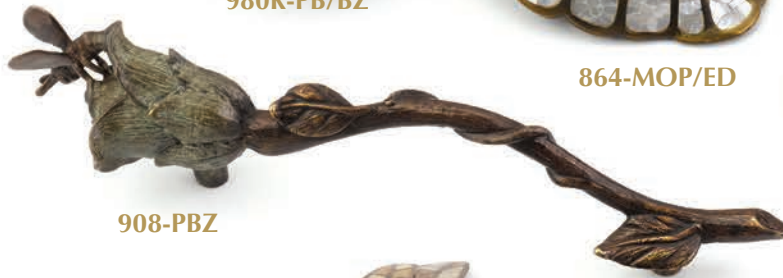

Heirloom Treasures

Antique Brass (AB), Estate Dover (ED), Dark Green Wash (DGW), Polished Brass (PB)

Wine Themes

Antique Brass (AB), Antique White Wash (AWW), Dark Bronze Hi-Lited (DBH), Estate Dover (ED)
Mother-of-Pearl (MOP), Satin Nickel (SN), Tiger Penshell (PEN)

Nature

865-MOP/DSW

895-PBZ/HBZ

918-ED

951S-PEN

980L-PB/BZ

980R-PB/BZ

864-MOP/ED

897-ED

908-PBZ

892-MOP/ED

891-PAR

Bronze (BZ), Dark Sherwood (DSW), Estate Dover (ED), Hi-Lited Bronze (HBZ), Mother-of-Pearl (MOP)
Paris Brass (PAR), Polished Brass (PB), Pompeian Bronze (PBZ), Tiger Penshell (PEN)