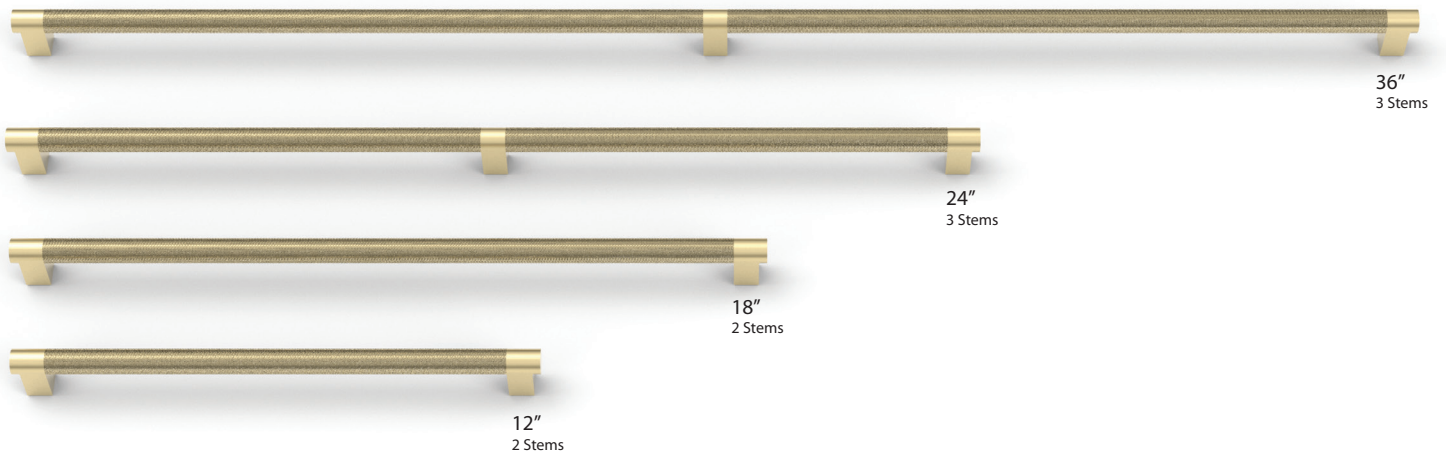

SELECT APPLIANCE PULL

SELECT APPLIANCE PULL								Stem	Bar Pull
Optional Mounting	Product Code	C-to-C	Overall	Width(W)	Projection(P)	List Price	Back-to-Back List Price		
CS or BTB	84070	12"	12 7/8"	1"	2"	$196.00	$392.00	 RECTANGULAR (REC)	 KNURLED (KN)
CS or BTB	84071	18"	18 7/8"	1"	2"	$286.00	$572.00		 SMOOTH (SM)
CS or BTB	84072	24"	24 7/8"	1"	2"	$315.00	$630.00		
CS or BTB	84073	36"	36 7/8"	1"	2"	$347.00	$694.00		

STEM AND BAR PULL WILL BE PERMANENTLY AFFIXED.

FINISH OPTIONS FOR STEM AND BAR PULL

To order: **CS/BTB 84070 . RECUS4 . KNUS19**

Optional Mounting

Product Code (Center-to-Center)

+

Stem (Style/Finish)

+

Bar Pull (Style/Finish)

Standard Mounting

Thru-Bolt with Decorative Caps

Optional Mounting

Concealed Surface CS

Back-to-Back BTB