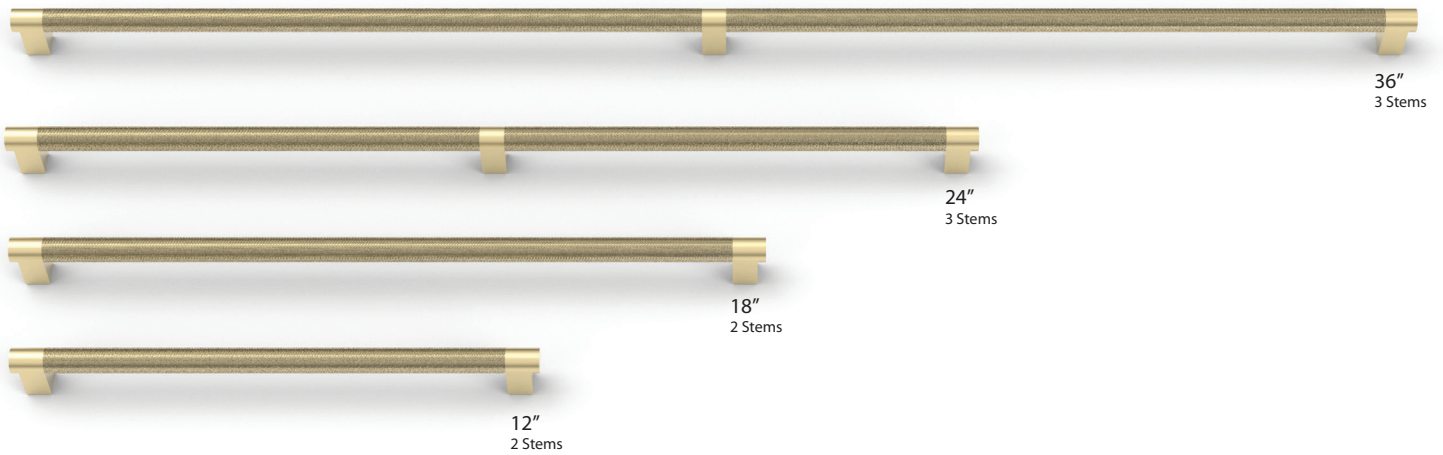

SELECT APPLIANCE PULL