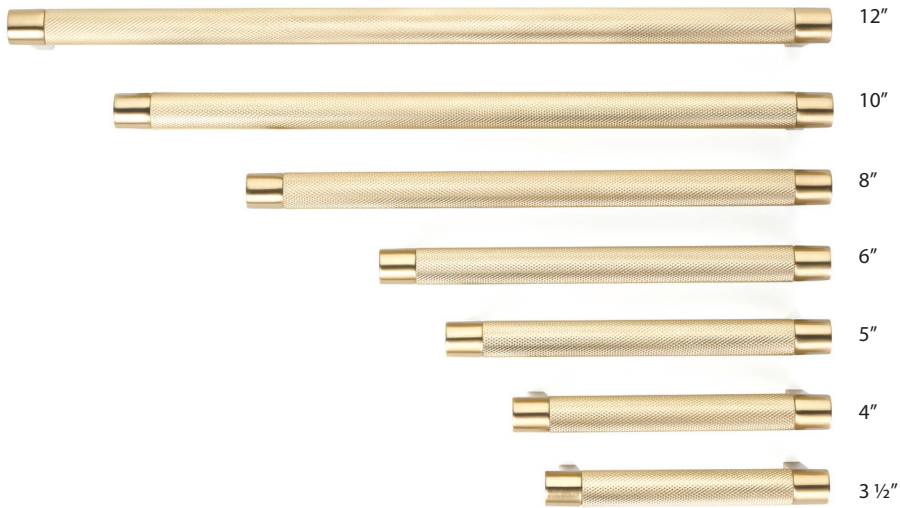

## EMTEK SELECT

DESIGNED TO BE PERSONALIZED

Mix-Match Style & Finish  
for stems and bar pulls:

- 1 stem design in 7 finishes
- 2 bar pull designs in 7 finishes

SELECT CABINET PULL					Stem	Bar Pull
Product Code	C-to-C	Overall	Projection (P)	List Price		
84052	3 1/2"	4 1/4"	1 3/8"	\$26.00	 <b>RECTANGULAR (REC)</b>	 <b>KNURLED (KN)</b>   <b>SMOOTH (SM)</b>
84053	4"	4 3/4"	1 3/8"	\$27.00		
84054	5"	5 3/4"	1 3/8"	\$30.00		
84055	6"	6 3/4"	1 3/8"	\$34.00		
84056	8"	8 3/4"	1 3/8"	\$37.00		
84057	10"	10 3/4"	1 3/8"	\$46.00		
84058	12"	12 3/4"	1 3/8"	\$49.00		
						