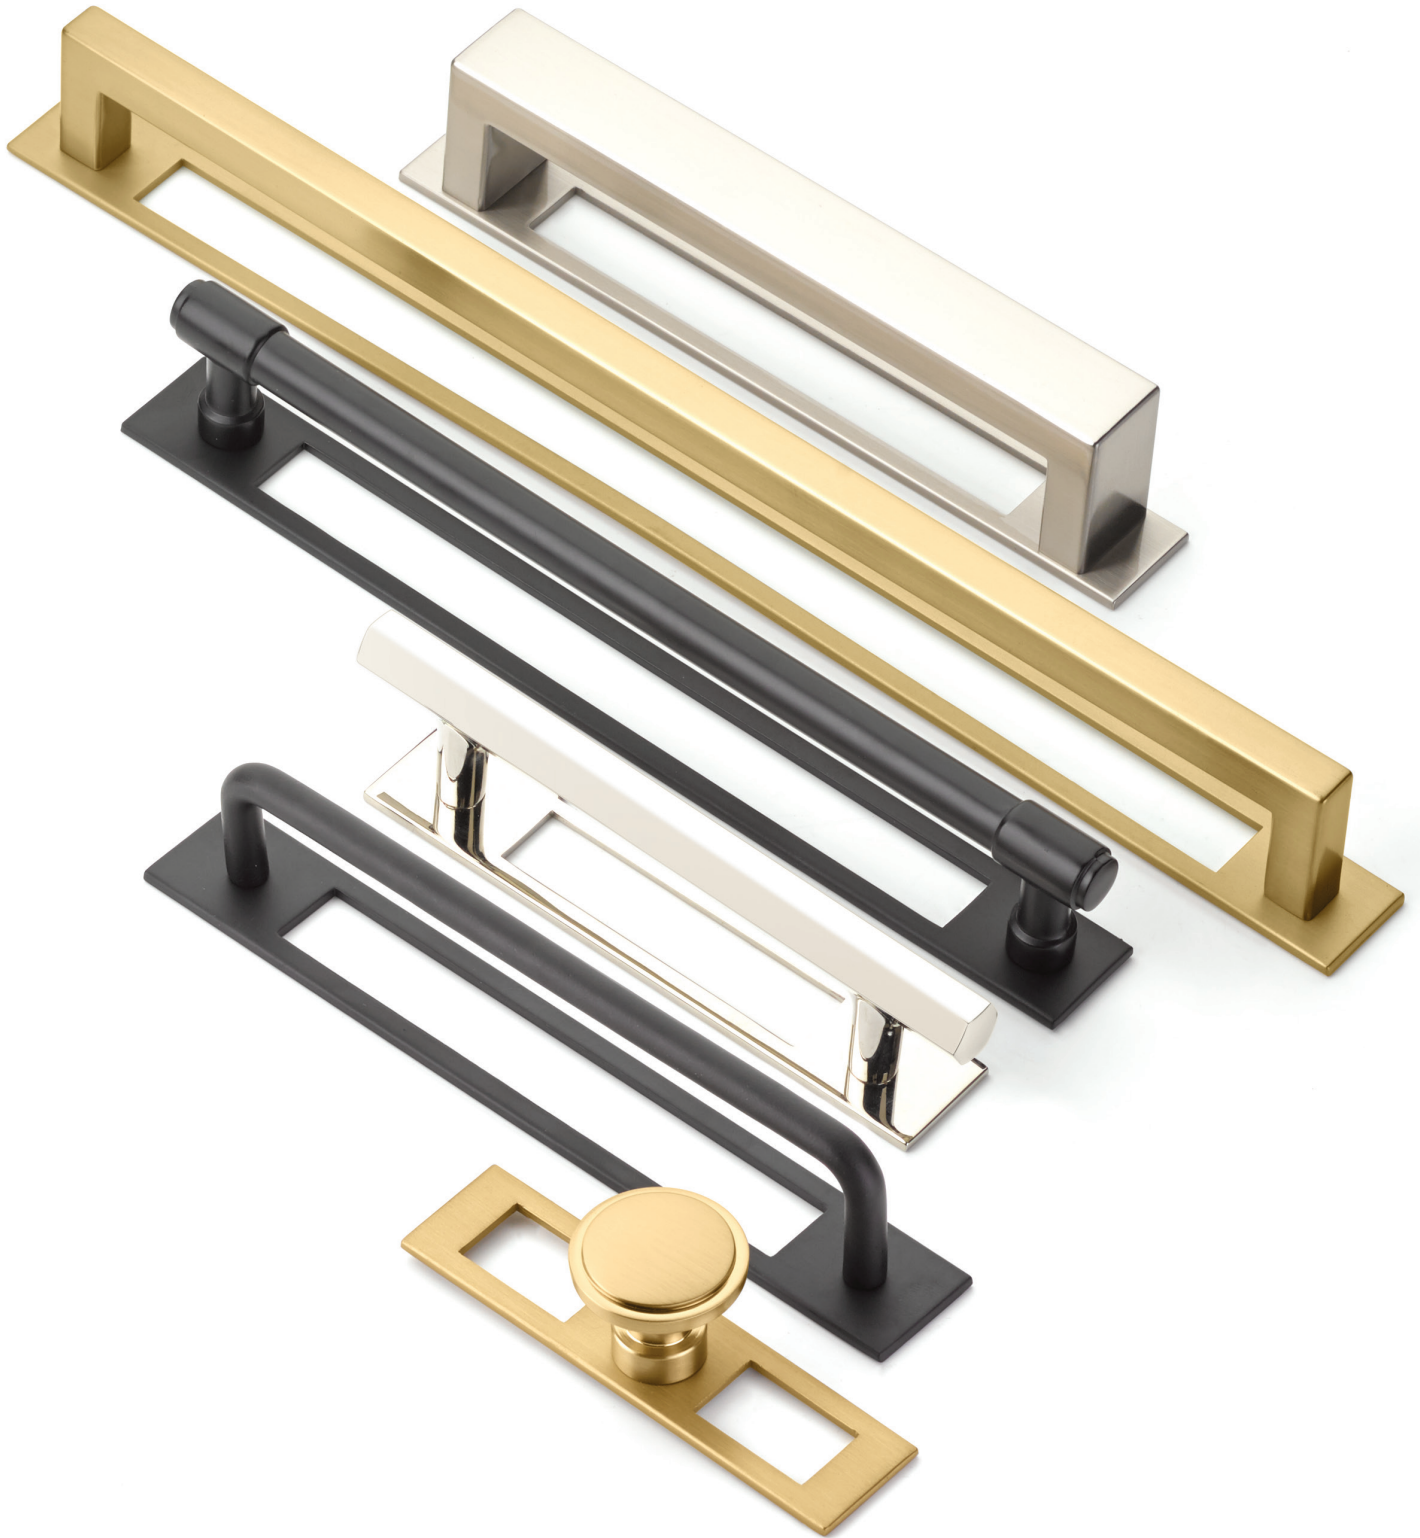

MODERN BACKPLATE