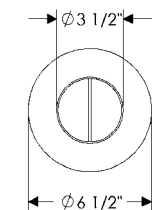

SHADE OPTIONS

Cone 1