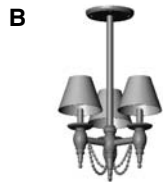

- All finishes are priced the same.
- Specify metal and patina.
- Available with E419 Round Escutcheon.
- Specify fixture lengths. The maximum standard length for the 3–Arm Chandelier is 73". Please specify if additional length is needed. Call RMH for pricing.
- Fixtures are UL rated for indoor and outdoor damp locations. A damp location is a protected area that is subject to moisture; such as under the eave of a roof.
- Fixtures must be mounted independently of outlet box. Support blocking in ceiling is recommended.

Chandelier

A C525 Towne 3–Arm Chandelier
Ø11 7/16" x 73" . . . . . $ 4742.00

- 3 incandescent or compact fluorescent type B bulbs.
- 60 watts maximum.
- Bulbs not included.
- Price includes fabric shade.
- Weight: 33 lbs.

OPTIONS

B C525 Towne 3–Arm Chandelier with crystals only
Ø11 7/16" x 73" . . . . . $ 5067.00

C C525 Towne 3–Arm Chandelier with prisms only
Ø11 7/16" x 73" . . . . . $ 5096.00

D C525 Towne 3–Arm Chandelier with crystals & prisms
Ø11 7/16" x 73" . . . . . $ 5421.00

SHADE OPTIONS

Cone 2

Drum 2