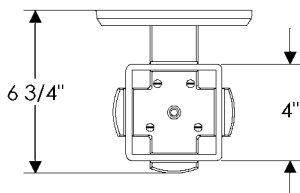

- All finishes are priced the same.
- Specify metal, patina, and escutcheon.
- Fixtures are UL listed for indoor and outdoor damp locations and wet locations. A damp location is a protected area that is subject to moisture; such as under the eave of a roof.
- See page Tv-Tvi for electrical box location.
- Fixtures must be mounted independently of outlet box. Support blocking in wall is recommended.

Wall Sconce

WS416 Truss Sconce with E419 Round Escutcheon
6 1/2" x 8 13/16" x 6 3/4" . . . . . $ 1530.00

- 1 incandescent or compact fluorescent type A bulb.
- 100 watts maximum.
- Bulb not included.
- Price includes glass shade (Globe 004).
- Available for wet locations (Globe 004-W).

WS416-LED Truss Sconce with E419 Round Escutcheon
6 1/2" x 8 13/16" x 6 3/4" . . . . . $ 1680.00

- Price includes LED lamp.
- Price includes glass shade (Globe 004).
- Available for wet locations (Globe 004-W).

Weight: 11 lbs.