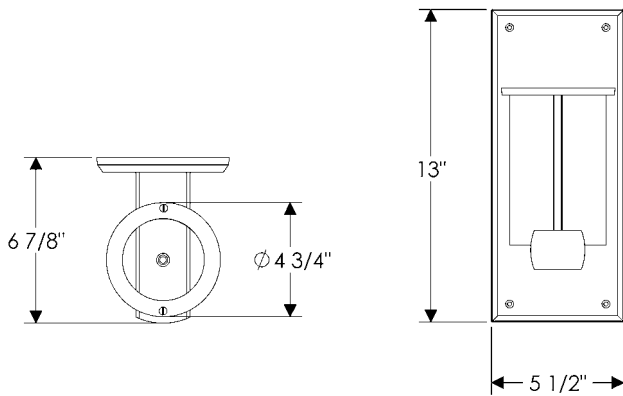

WS405 Post-Ring Sconce with G4513 Rectangular Escutcheon
5 1/2" x 13" x 6 7/8" . . . . . $ 1655.00

- 1 incandescent or compact fluorescent type A bulb.
- 100 watts maximum.
- Bulb not included.
- Price includes glass shade (Globe 001).
- Available for wet locations (Globe 001-W).

WS405-LED Post-Ring Sconce with G4513 Rectangular Escutcheon
5 1/2" x 13" x 6 7/8" . . . . . $ 1805.00

- Price includes LED lamp.
- Price includes glass shade (Globe 001).
- Available for wet locations (Globe 001-W).

Weight: 11 lbs.