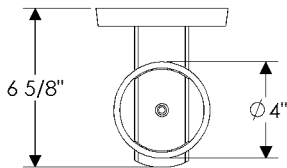

- All finishes are priced the same.
- Specify metal, patina, escutcheon, and leather.
- Fixtures are UL listed for indoor and outdoor damp locations and wet locations. A damp location is a protected area that is subject to moisture; such as under the eave of a roof.
- See page Tv-Tvi for electrical box location.
- Fixtures must be mounted independently of outlet box. Support blocking in wall is recommended.
- See page Ti for leather options. Refer to website or brochure for leather details.

Wall Sconce

WS400 Post Sconce with G153 Rectangular Designer Escutcheon
5 1/2" x 13" x 6 5/8" ..... $ 1824.00

- 1 incandescent or compact fluorescent type A bulb.
- 100 watts maximum.
- Bulb not included.
- Price includes glass shade (Globe 001).
- Requires leather choice.

WS400-LED Post Sconce with G153 Rectangular Designer Escutcheon
5 1/2" x 13" x 6 5/8" ..... $ 1974.00

- Price includes LED lamp.
- Price includes glass shade (Globe 001).
- Requires leather choice.

Weight: 11 lbs.