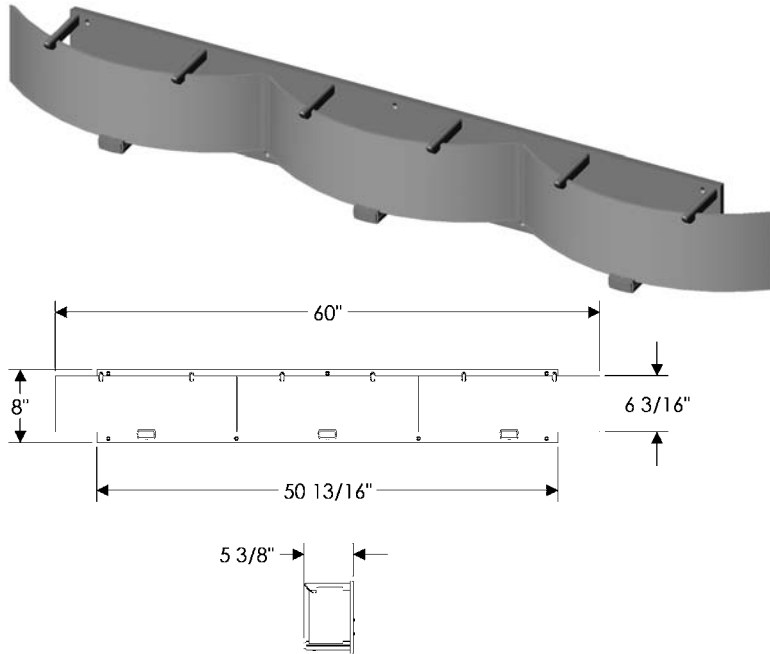

- All finishes are priced the same.
- Specify metal and patina.
- Fixtures are UL rated for indoor and outdoor damp locations. A damp location is a protected area that is subject to moisture; such as under the eave of a roof.
- See page Tv-Tvi for electrical box location.
- Fixtures must be mounted independently of outlet box. Support blocking in wall is recommended.

Vanity

V440 Triple Plank with Flat Glass
8" x 60" x 5 3/8" ..... $ 5560.00

- 3 incandescent or compact fluorescent type A bulbs.
- 100 watts maximum.
- Bulbs not included.
- Price includes glass shades (Plank 20).

V440-LED Triple Plank with Flat Glass
8" x 60" x 5 3/8" ..... $ 5800.00

- Price includes LED lamp.
- Price includes glass shade (Plank 20).
- Requires leather choice.

Weight: 60 lbs.