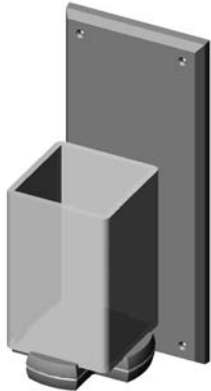

- All finishes are priced the same.
- Specify metal, patina, and escutcheon.
- Also available with E280 (5 1/2" x 5 1/2" Metro Escutcheon or G290 5 1/2" x 13" Metro Escutcheon).
- Fixtures are UL listed for indoor and outdoor damp locations and wet locations. A damp location is a protected area that is subject to moisture; such as under the eave of a roof.
- See page Tv-Tvi for electrical box location.
- Fixtures must be mounted independently of outlet box. Support blocking in wall is recommended.

Wall Sconce

WS416 Truss Sconce with G4513 Rectangular Escutcheon
5 1/2" x 13" x 6 3/4" ..... $ 1530.00

- 1 incandescent or compact fluorescent type A bulb.
- 100 watts maximum.
- Bulb not included.
- Price includes glass shade (Globe 004).
- Available for wet locations (Globe 004-W).

WS416-LED Truss Sconce with G4513 Rectangular Escutcheon
5 1/2" x 13" x 6 3/4" ..... $ 1680.00

- Price includes LED lamp.
- Price includes glass shade (Globe 004).
- Available for wet locations (Globe 004-W).

Weight: 11 lbs.