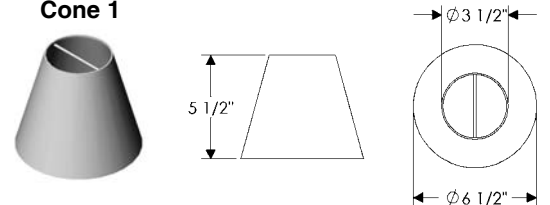

SHADE OPTIONS

Cone 1