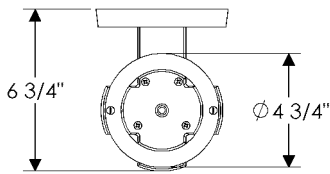

- All finishes are priced the same.
- Specify metal, patina, escutcheon, and leather.
- Fixtures are UL listed for indoor and outdoor damp locations and wet locations. A damp location is a protected area that is subject to moisture; such as under the eave of a roof.
- See page Tv-Tvi for electrical box location.
- Fixtures must be mounted independently of outlet box. Support blocking in wall is recommended.
- See page Ti for leather options. Refer to website or brochure for leather details.

Wall Sconce

WS415 Truss-Ring Sconce with G153 Rectangular Designer Escutcheon
5 1/2" x 13" x 6 3/4" $2025.00

- 1 incandescent or compact fluorescent type A bulb.
- 100 watts maximum.
- Bulb not included.
- Price includes glass shade (Globe 001).
- Requires leather choice.

WS415-LED Truss-Ring Sconce with G153 Rectangular Designer Escutcheon
5 1/2" x 13" x 6 3/4" $2175.00

- Price includes LED lamp.
- Price includes glass shade (Globe 001).
- Requires leather choice.

Weight: 11 lbs.