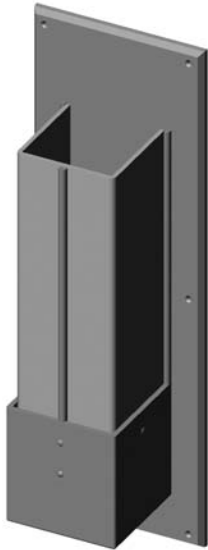

- All finishes are priced the same.
- Specify metal and patina.
- Fixtures are UL listed for indoor and outdoor damp locations. A damp location is a protected area that is subject to moisture; such as under the eave of a roof.
- See page Tv-Tvi for electrical box location.
- Fixtures must be mounted independently of outlet box. Support blocking in wall is recommended.

Wall Sconce

WS425 Small Vessel Sconce
8" x 24" x 5 1/2" . . . . . $ 3200.00

- 1 incandescent or compact fluorescent type A bulb.
- 100 watts maximum.
- Bulb not included.
- Price includes glass shade (Shade 425).

WS425-LED Small Vessel Sconce
8" x 24" x 5 1/2" . . . . . $ 3375.00

- Price includes LED lamp.
- Price includes glass shade (Shade 425).

Weight: 30 lbs.