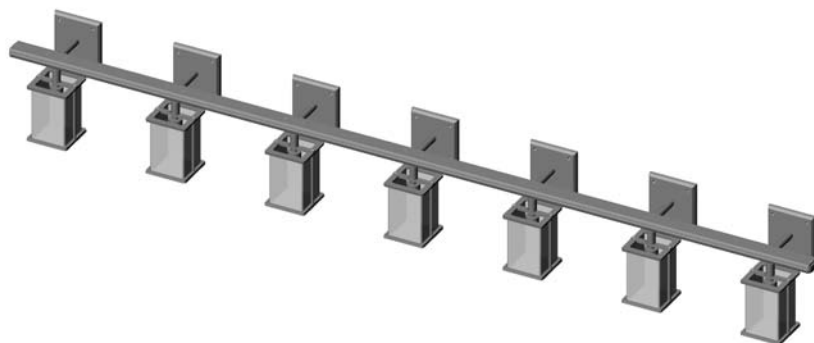

V455-82-LED Lantern Vanity

11 15/16" x 82 7/16" x 7 3/8" . . . . . $ 8408.00
with E155 Square Designer Escutcheon*
. . . . . $ 10,028.00

- Price includes LED lamp.
- Price includes glass shades (Globe 004).
- Requires leather choice.

Weight: 45 lbs.