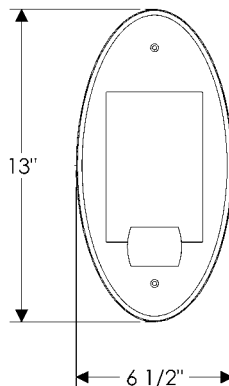

WS400-LED Post Sconce with E419 Round Escutcheon
 6 1/2" x 8 5/8" x 6 5/8" \$ 1644.00

- Price includes LED lamp.
- Price includes glass shade (Globe 001).
- Available for wet locations (Globe 001-W).

Weight: 11 lbs.