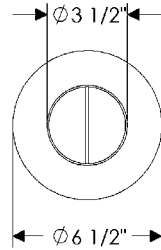

- All linen shades are 100% linen.
- Shades are available in the following colors: White, Flax, Taupe, or Black.
- Shades are available in the following styles: Cone and Drum.

Cone 1
6 1/2" diameter x 5 1/2" ..... $ 29.00 net
• Available for C500 and WS500