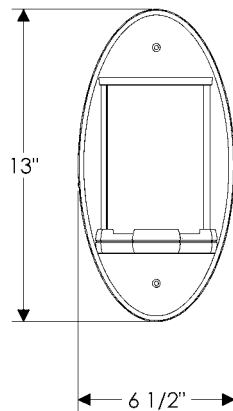

- All finishes are priced the same.
- Specify metal, patina, and escutcheon.
- Fixtures are UL listed for indoor and outdoor damp locations and wet locations. A damp location is a protected area that is subject to moisture; such as under the eave of a roof.
- See page Tv-Tvi for electrical box location.
- Fixtures must be mounted independently of outlet box. Support blocking in wall is recommended.

Wall Sconce

WS415 Truss-Ring Sconce with E560 Oval Escutcheon
6 1/2" x 13" x 6 3/4" . . . . . $ 1695.00

- 1 incandescent or compact fluorescent type A bulb.
- 100 watts maximum.
- Bulb not included.
- Price includes glass shade (Globe 001).
- Available for wet locations (Globe 001-W).

WS415-LED Truss-Ring Sconce with E560 Oval Escutcheon
6 1/2" x 13" x 6 3/4" . . . . . $ 1845.00

- Price includes LED lamp.
- Price includes glass shade (Globe 001).
- Available for wet locations (Globe 001-W).

Weight: 11 lbs.