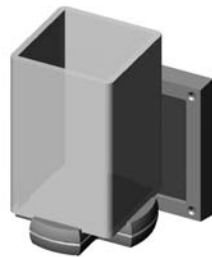

WS416 Truss Sconce with E155 Square Designer Escutcheon
5 1/2" x 8 5/16" x 6 3/4" $1800.00

- 1 incandescent or compact fluorescent type A bulb.
- 100 watts maximum.
- Bulb not included.
- Price includes glass shade (Globe 004).
- Requires leather choice.

WS416-LED Truss Sconce with E155 Square Designer Escutcheon
5 1/2" x 8 5/16" x 6 3/4" $1950.00

- Price includes LED lamp.
- Price includes glass shade (Globe 004).
- Requires leather choice.

Weight: 11 lbs.