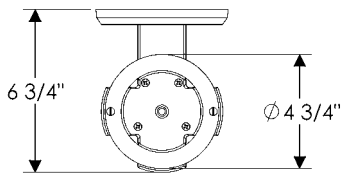

- All finishes are priced the same.
- Specify metal, patina, and escutcheon.
- Also available with E280 (5 1/2" x 5 1/2" Metro Escutcheon).
- Fixtures are UL listed for indoor and outdoor damp locations and wet locations. A damp location is a protected area that is subject to moisture; such as under the eave of a roof.
- See page Tv-Tvi for electrical box location.
- Fixtures must be mounted independently of outlet box. Support blocking in wall is recommended.

Wall Sconce

WS415 Truss-Ring Sconce with E403 Square Escutcheon

5 1/2" x 8 9/16" x 6 3/4" . . . . . $ 1695.00

- 1 incandescent or compact fluorescent type A bulb.
- 100 watts maximum.
- Bulb not included.
- Price includes glass shade (Globe 001).
- Available for wet locations (Globe 001-W).

WS415-LED Truss-Ring Sconce with E403 Square Escutcheon

5 1/2" x 8 9/16" x 6 3/4" . . . . . $ 1845.00

- Price includes LED lamp.
- Price includes glass shade (Globe 001).
- Available for wet locations (Globe 001-W).

Weight: 11 lbs.