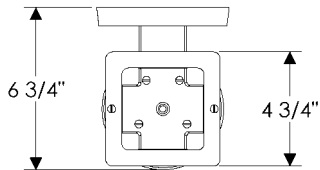

- All finishes are priced the same.
- Specify metal, patina, escutcheon, and leather.
- Fixtures are UL listed for indoor and outdoor damp locations and wet locations. A damp location is a protected area that is subject to moisture; such as under the eave of a roof.
- See page Tv-Tvi for electrical box location.
- Fixtures must be mounted independently of outlet box. Support blocking in wall is recommended.
- See page Ti for leather options. Refer to website or brochure for leather details.

Wall Sconce

WS418 Truss-Ring Sconce with E155 Square Designer Escutcheon
5 1/2" x 8 1/2" x 6 3/4" $1965.00

- 1 incandescent or compact fluorescent type A bulb.
- 100 watts maximum.
- Bulb not included.
- Price includes glass shade (Globe 004).
- Requires leather choice.

WS418-LED Truss-Ring Sconce with E155 Square Designer Escutcheon
5 1/2" x 8 1/2" x 6 3/4" $2115.00

- Price includes LED lamp.
- Price includes glass shade (Globe 004).
- Requires leather choice.

Weight: 11 lbs.