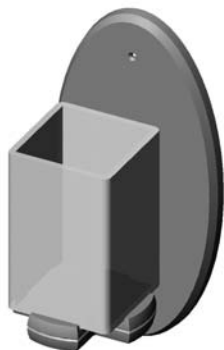

WS416 Truss Sconce with E560 Oval Escutcheon
6 1/2" x 13" x 6 3/4" . . . . . $ 1530.00

- 1 incandescent or compact fluorescent type A bulb.
- 100 watts maximum.
- Bulb not included.
- Price includes glass shade (Globe 004).
- Available for wet locations (Globe 004-W).

WS416-LED Truss Sconce with E560 Oval Escutcheon
6 1/2" x 13" x 6 3/4" . . . . . $ 1680.00

- Price includes LED lamp.
- Price includes glass shade (Globe 004).
- Available for wet locations (Globe 004-W).

Weight: 11 lbs.