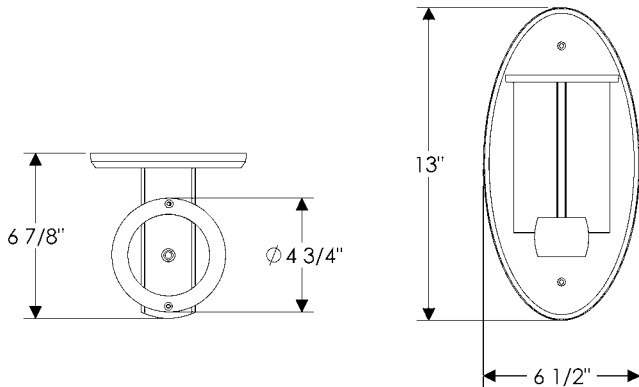

WS405 Post-Ring Sconce with E560 Oval Escutcheon
6 1/2" x 13" x 6 7/8" . . . . . $ 1655.00

- 1 incandescent or compact fluorescent type A bulb.
- 100 watts maximum.
- Bulb not included.
- Price includes glass shade (Globe 001).
- Available for wet locations (Globe 001-W).

WS405-LED Post-Ring Sconce with E560 Oval Escutcheon
6 1/2" x 13" x 6 7/8" . . . . . $ 1805.00

- Price includes LED lamp.
- Price includes glass shade (Globe 001).
- Available for wet locations (Globe 001-W).

Weight: 11 lbs.