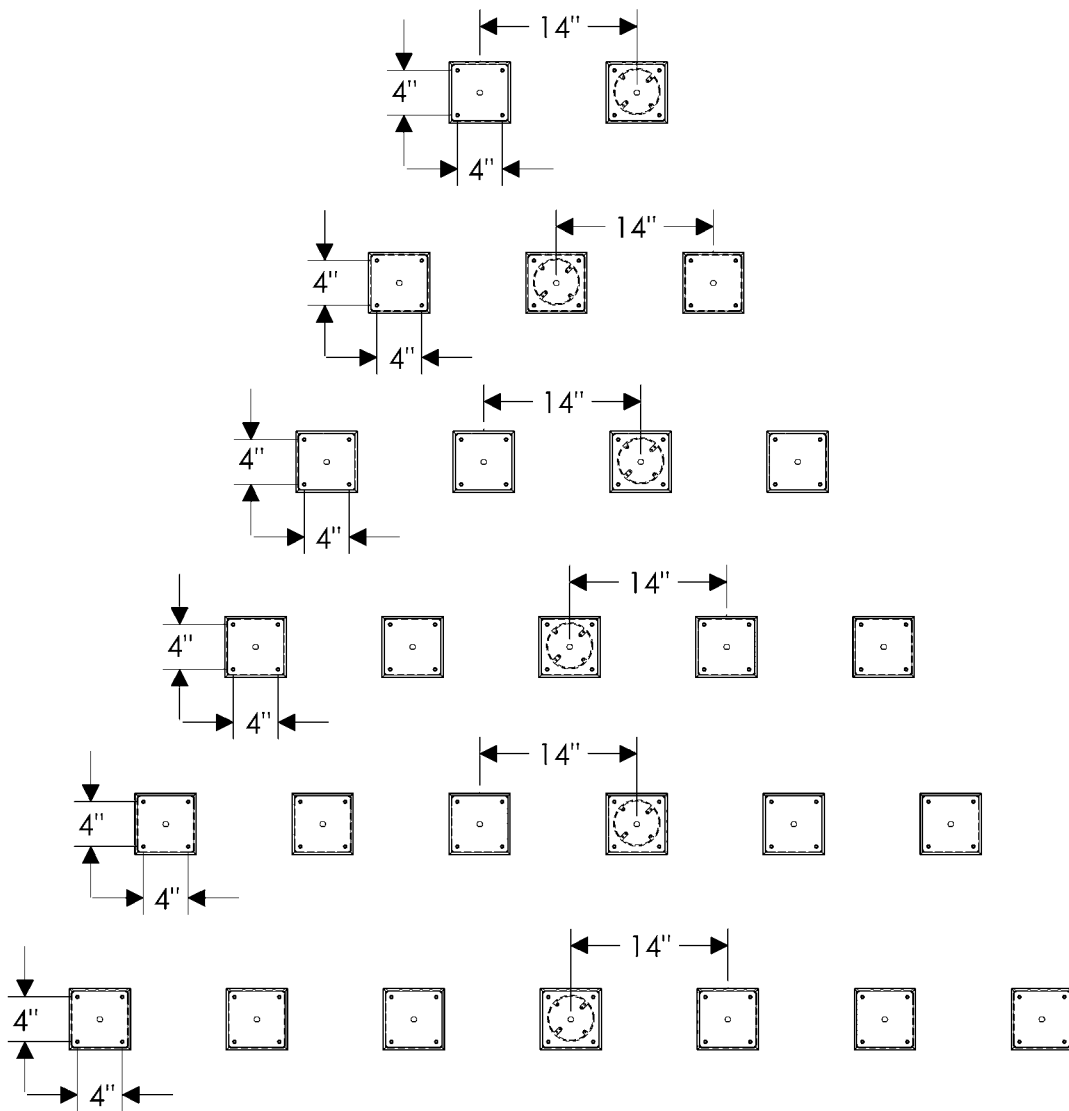

- It is the responsibility of the contractor and homeowner to confirm that the light fixture is properly installed.
- All fixtures are to be installed by a qualified electrician.
- All luminaires must be mounted or supported independently of an outlet box.

INCANDESCENT: VANITY ELECTRICAL BOX LOCATION: E403 & E280

All fixtures are listed.