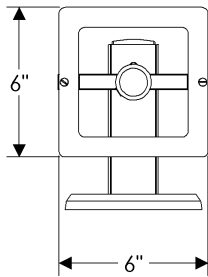

- All finishes are priced the same.
- Specify metal, patina, and escutcheon.
- Also available with the E155 Square Designer escutcheon and E280 Metro Escutcheon.
- Fixtures are UL rated for indoor and outdoor damp locations. A damp location is a protected area that is subject to moisture; such as under the eave of a roof.
- See page Tv-Tvi for electrical box location.
- Fixtures must be mounted independently of outlet box. Support blocking in wall is recommended.
- See page Ti for leather options. Refer to website or brochure for leather details.

Wall Sconce

WS590 Echo Sconce with E403

Square Escutcheon

6" x 6" x 16 3/4" . . . . . $ 2814.00

with E155 Square Designer Escutcheon*

. . . . . $ 3084.00

- 1 incandescent or compact fluorescent type A bulb.
- 100 watts maximum.
- Bulb not included.
- Price includes glass shade (Globe 005).
- Requires leather choice.