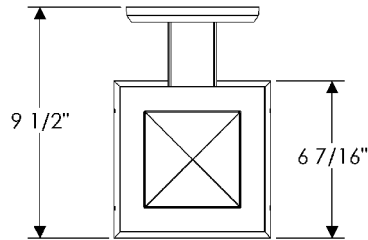

- All finishes are priced the same.
- Specify metal and patina.
- Fixtures are UL listed for indoor and outdoor damp locations and wet locations. A damp location is a protected area that is subject to moisture; such as under the eave of a roof.
- See page Tv-Tvi for electrical box location.
- Fixtures must be mounted independently of outlet box. Support blocking in wall is recommended.

Wall Sconce

WS465 Lantern Sconce with E403 Square Escutcheon
6 7/16" x 8 5/8" x 9 1/2" ..... $ 1765.00

- 1 incandescent or compact fluorescent type A bulb.
- 100 watts maximum.
- Bulb not included.