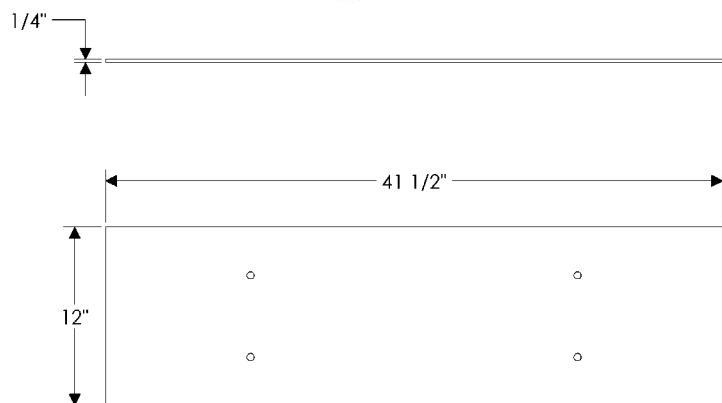

- All shades are hand-blown and hand-crafted glass. The size and surface finish may vary.
- All fixtures are provided with shades. These shades are listed for replacement only.
- Shades Flat 20, Flat 40, and Corrugated Flat 20 require professional installation.