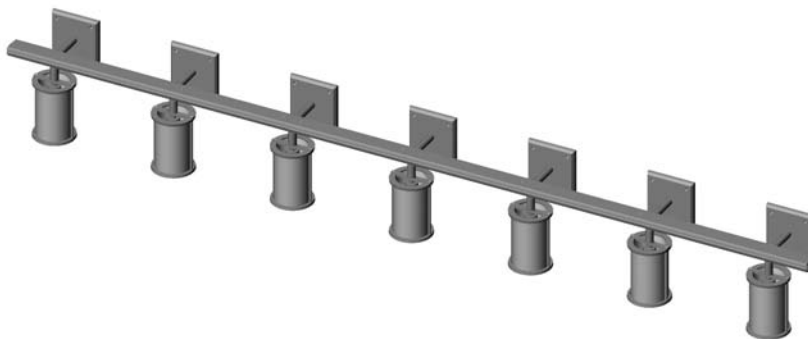

V450-82 Lantern Vanity
11 15/16" x 82 7/16" x 7 3/8" ..... $ 8033.00
with E155 Square Designer Escutcheon*
.....$ 9653.00

- 6 incandescent or compact fluorescent type A bulbs.
- 100 watts maximum.
- Bulbs not included.
- Price includes glass shades (Globe 001).
- Requires leather choice.

V450-82-LED Lantern Vanity
11 15/16" x 82 7/16" x 7 3/8" ..... $ 8408.00
with E155 Square Designer Escutcheon*
.....$ 10,028.00

- Price includes LED lamp.
- Price includes glass shade (Globe 001).
- Requires leather choice.

Weight: 45 lbs.