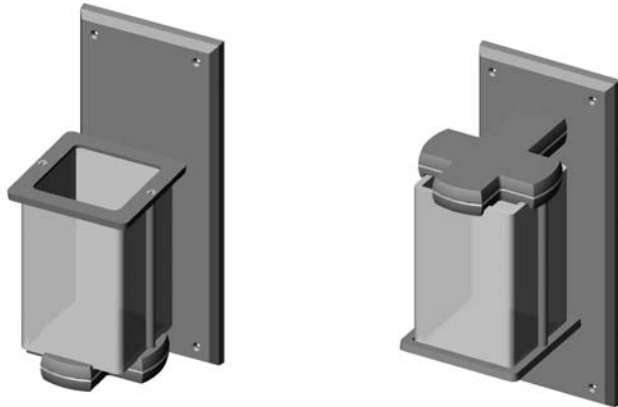

- All finishes are priced the same.
- Specify metal, patina, and escutcheon.
- Also available with G290 (5 1/2" x 13" Metro Escutcheon).
- Fixtures are UL listed for indoor and outdoor damp locations and wet locations. A damp location is a protected area that is subject to moisture; such as under the eave of a roof.
- See page Tv-Tvi for electrical box location.
- Fixtures must be mounted independently of outlet box. Support blocking in wall is recommended.

Wall Sconce