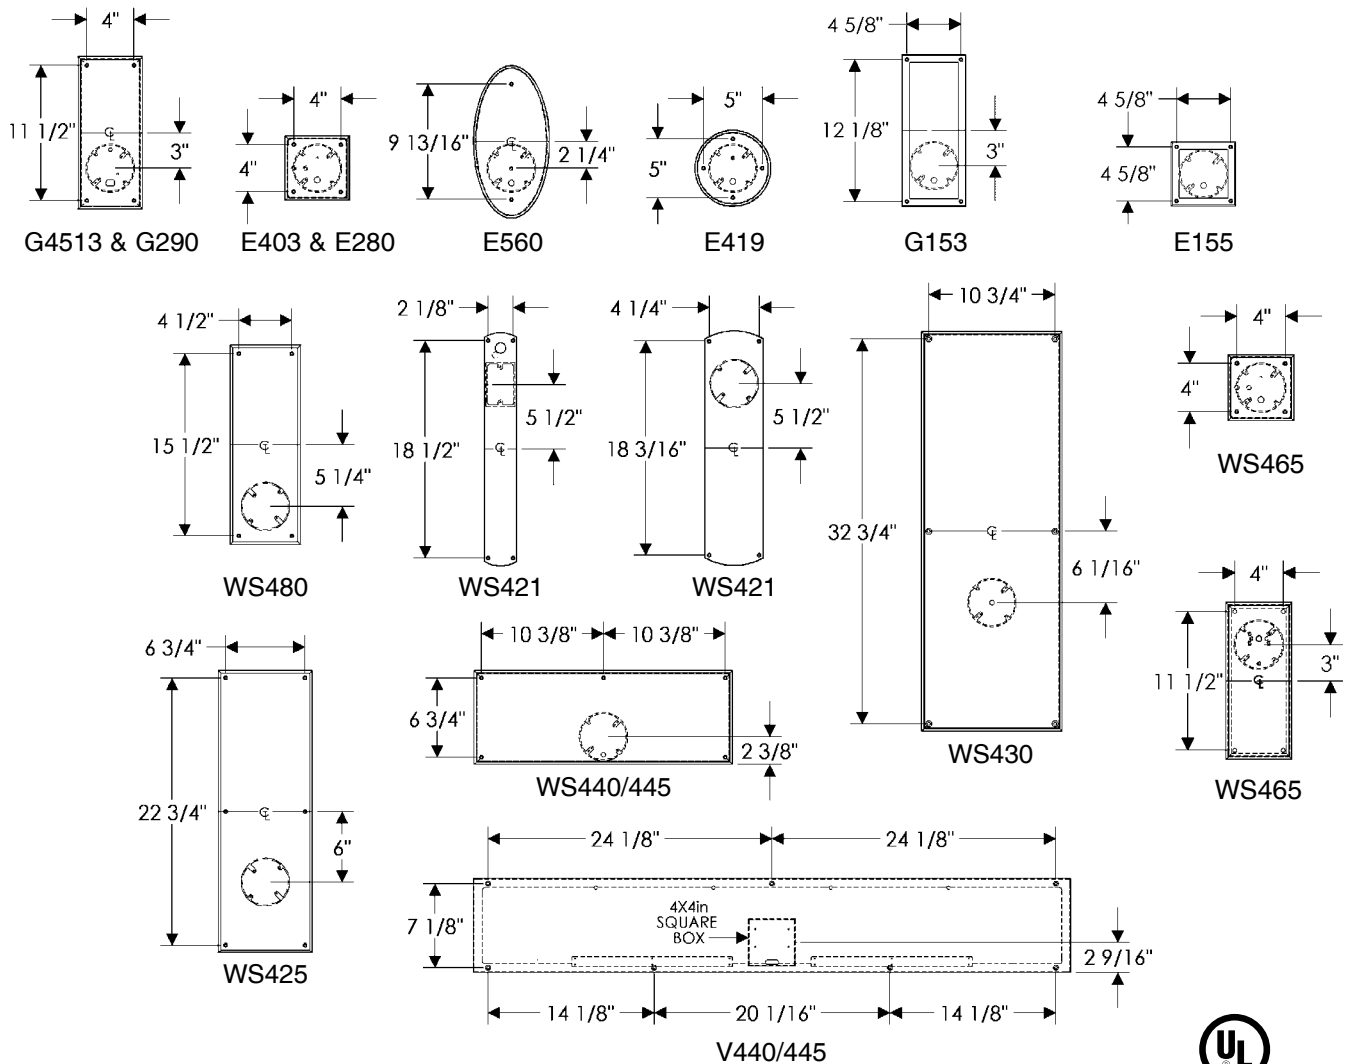

LED: WALL SCNCE AND VANITY ELECTRICAL BOX LOCATION:

All fixtures are listed.