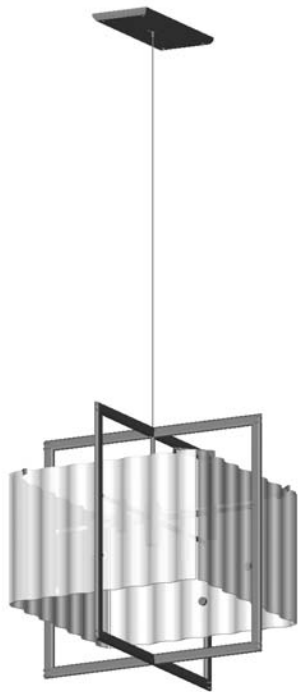

- All finishes are priced the same.
- Specify metal, patina, and escutcheon.
- Light fixtures are shown with G4513 Rectangular escutcheon for illustration purposes only. The Cube Chandelier is also available with G153 Rectangular Designer escutcheon.
- The standard length for cube chandeliers is 10'. Please specify if additional length is needed. Call RMH for pricing.
- Fixtures are UL rated for indoor and outdoor damp locations. A damp location is a protected area that is subject to moisture; such as under the eave of a roof.
- See page Tv-Tvi for electrical box location.
- Fixtures must be mounted independently of outlet box. Support blocking in ceiling is recommended.
- See page Ti for leather options. Refer to website or brochure for leather details.

Chandelier

C400CB Cube Chandelier with Corrugated Box
22" x 22" x 10' ..... $ 7875.00
with G153 Rectangular Designer Escutcheon*
..... $ 8145.00

- 4 incandescent or compact fluorescent type B bulbs.
- 60 watts maximum.
- Bulbs not included.
- Price includes glass shade (Corrugated Flat 20).
- Requires leather choice.

C400CB-LED Cube Chandelier with Corrugated Box
22" x 22" x 10' ..... $ 8150.00
with G153 Rectangular Designer Escutcheon*
..... $ 8420.00

- Price includes LED lamp.
- Price includes glass shade (Corrugated Flat 20).
- Requires leather choice.

Weight: 44 lbs.