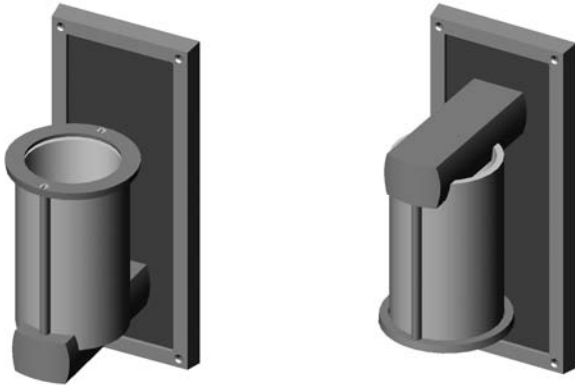

- All finishes are priced the same.
- Specify metal, patina, escutcheon, and leather.
- Fixtures are UL listed for indoor and outdoor damp locations and wet locations. A damp location is a protected area that is subject to moisture; such as under the eave of a roof.
- See page Tv-Tvi for electrical box location.
- Fixtures must be mounted independently of outlet box. Support blocking in wall is recommended.
- See page Ti for leather options. Refer to website or brochure for leather details.

Wall Sconce