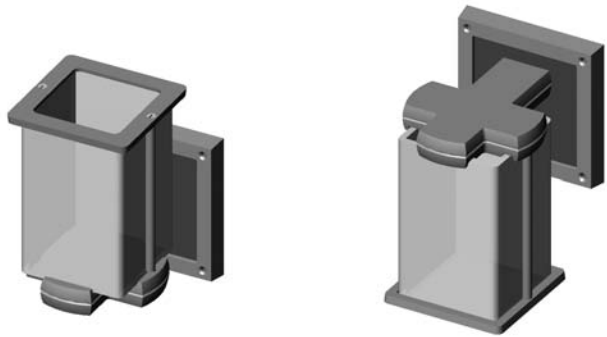

- All finishes are priced the same.
- Specify metal, patina, escutcheon, and leather.
- Fixtures are UL listed for indoor and outdoor damp locations and wet locations. A damp location is a protected area that is subject to moisture; such as under the eave of a roof.
- See page Tv-Tvi for electrical box location.
- Fixtures must be mounted independently of outlet box. Support blocking in wall is recommended.
- See page Ti for leather options. Refer to website or brochure for leather details.

Wall Sconce

WS418 Truss-Ring Sconce with E155 Square Designer Escutcheon
5 1/2" x 8 1/2" x 6 3/4" $1965.00

- 1 incandescent or compact fluorescent type A bulb.
- 100 watts maximum.
- Bulb not included.
- Price includes glass shade (Globe 004).
- Requires leather choice.

WS418-LED Truss-Ring Sconce with E155 Square Designer Escutcheon
5 1/2" x 8 1/2" x 6 3/4" $2115.00

- Price includes LED lamp.
- Price includes glass shade (Globe 004).
- Requires leather choice.

Weight: 11 lbs.