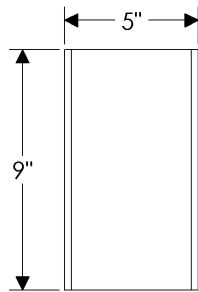

- All shades are hand-blown and hand-crafted glass. The size and surface finish may vary.
- All fixtures are provided with shades. These shades are listed for replacement only.

Globe 005
5" x 9" x 5" ..... $ 220.00 net