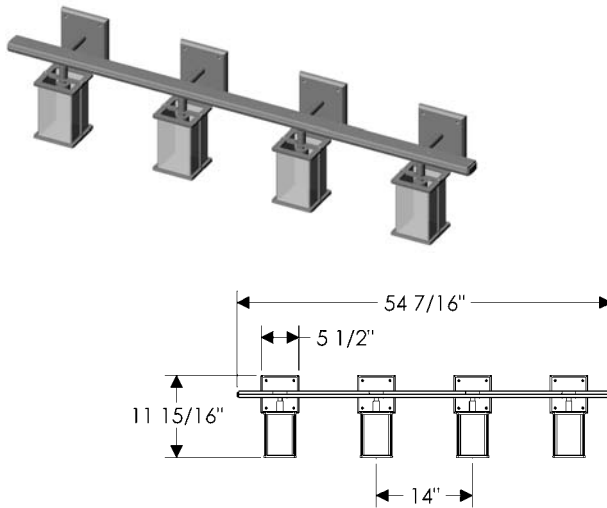

- All finishes are priced the same.
- Specify metal, patina, and escutcheon.
- Light fixtures are shown with E403 Square Escutcheon for illustration purposes only. The vanities are also available with E419 Round Escutcheon, E155 Square Designer Escutcheon, and E280 Metro Escutcheon.
- Fixtures are UL rated for indoor and outdoor damp locations. A damp location is a protected area that is subject to moisture; such as under the eave of a roof.
- See page *Tvii-Txii* for electrical box location.
- Fixtures must be mounted independently of outlet box. Support blocking in wall is recommended.
- See page *Ti* for leather options. Refer to website or brochure for leather details.

Vanity

V455-54 Lantern Vanity

11 15/16" x 54 7/16" x 7 3/8" . . . . . $ 5380.00
with E155 Square Designer Escutcheon*
. . . . . $ 6460.00

- 4 incandescent or compact fluorescent type A bulbs.
- 100 watts maximum.
- Bulbs not included.
- Price includes glass shades (Globe 004).
- Requires leather choice.

V455-54-LED Lantern Vanity

11 15/16" x 54 7/16" x 7 3/8" . . . . . $ 5655.00
with E155 Square Designer Escutcheon*
. . . . . $ 6735.00

- Price includes LED lamp.
- Price includes glass shades (Globe 004).
- Requires leather choice.

Weight: 34 lbs.