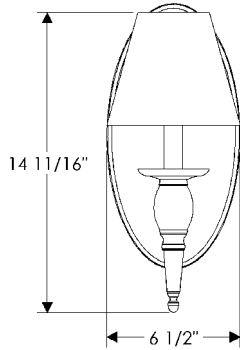

- All finishes are priced the same.
- Specify metal, patina, and escutcheon.
- Fixtures are UL listed for indoor and outdoor damp locations. A damp location is a protected area that is subject to moisture; such as under the eave of a roof.
- See page Tv-Tvi for electrical box location.
- Fixtures must be mounted independently of outlet box. Support blocking in wall is recommended.

Wall Sconce

A

1. **A WS500 Towne Sconce with E560 Oval Escutcheon**
   6 1/2" x 14 11/16" x 7 3/4" . . . $ 1498.00
2. 1 incandescent or compact fluorescent type B bulbs.
   - 60 watts maximum.
   - Bulbs not included.
   - Price includes fabric shade (Cone 1 or Drum 1).
   - Weight: 9 lbs.

OPTIONS

1. **B WS500 Towne Sconce with Crystals only.**
   6 1/2" x 14 11/16" x 7 3/4" . . . $ 1602.00
2. **C WS500 Towne Sconce with Prism only.**
   6 1/2" x 14 11/16" x 7 3/4" . . . $ 1616.00
3. **D WS500 Towne Sconce with Crystals & Prisms.**
   6 1/2" x 14 11/16" x 7 3/4" . . . $ 1720.00

B