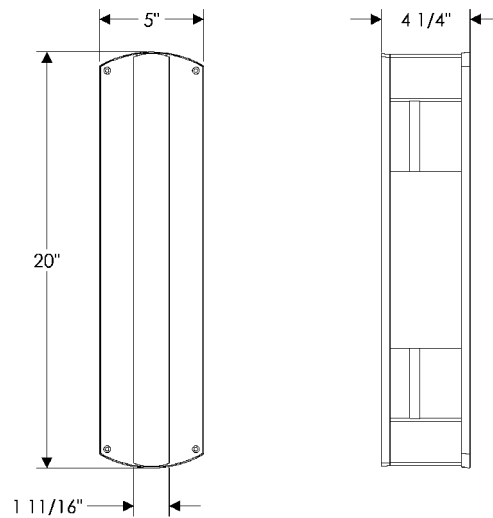

WS421 Mod Sconce

5" x 20" x 4 1/4" . . . . . $ 1730.00

- 1 incandescent intermediate type T bulb.
- 75 watts maximum.
- Bulb included.
- Price includes glass shade (Mod Glass).

WS421-LED

5" x 20" x 4 1/4" . . . . . $ 1880.00

- Price includes LED lamp.
- Price includes glass shade (Mod Glass).

Weight: 21 lbs.