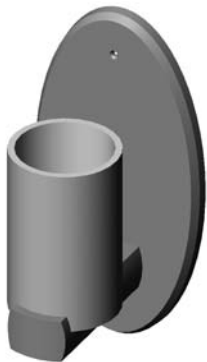

WS400 Post Sconce with E560 Oval Escutcheon
6 1/2" x 13" x 6 5/8" . . . . . $ 1494.00

- 1 incandescent or compact fluorescent type A bulb.
- 100 watts maximum.
- Bulb not included.
- Price includes glass shade (Globe 001).
- Available for wet locations (Globe 001-W).

WS400-LED Post Sconce with E560 Oval Escutcheon
6 1/2" x 13" x 6 5/8" . . . . . $ 1644.00

- Price includes LED lamp.
- Price includes glass shade (Globe 001).
- Available for wet locations (Globe 001-W).

Weight: 11 lbs.