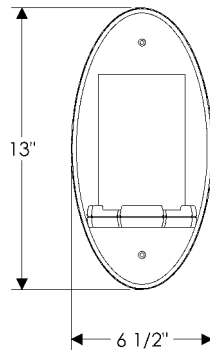

WS410 Truss Sconce with E560 Oval Escutcheon
6 1/2" x 13" x 6 3/4" . . . . . $ 1530.00

- 1 incandescent or compact fluorescent type A bulb.
- 100 watts maximum.
- Bulb not included.
- Price includes glass shade (Globe 001).
- Available for wet locations (Globe 001-W).

WS410-LED Truss Sconce with E560 Oval Escutcheon
6 1/2" x 13" x 6 3/4" . . . . . $ 1680.00

- Price includes LED lamp.
- Price includes glass shade (Globe 001).
- Available for wet locations (Globe 001-W).

Weight: 11 lbs.