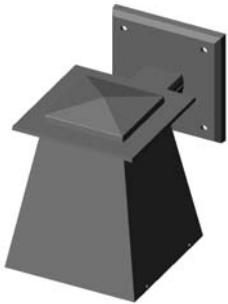

- All finishes are priced the same.
- Specify metal and patina.
- Fixtures are UL listed for indoor and outdoor damp locations and wet locations. A damp location is a protected area that is subject to moisture; such as under the eave of a roof.
- See page Tv-Tvi for electrical box location.
- Fixtures must be mounted independently of outlet box. Support blocking in wall is recommended.

Wall Sconce

WS465 Lantern Sconce with E403 Square Escutcheon
6 7/16" x 8 5/8" x 9 1/2" ..... $ 1765.00

- 1 incandescent or compact fluorescent type A bulb.
- 100 watts maximum.
- Bulb not included.