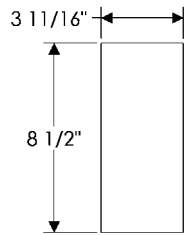

- All shades are hand-blown and hand-crafted glass. The size and surface finish may vary.
- All fixtures are provided with shades. These shades are listed for replacement only.

Mod Glass
3 11/16" x 8 1/2" x 1/8" ..... $ 20.00 net