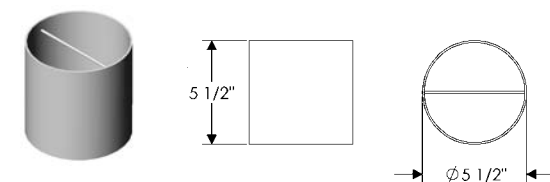

- All finishes are priced the same.
- Specify metal, patina, and escutcheon.
- Fixtures are UL listed for indoor and outdoor damp locations. A damp location is a protected area that is subject to moisture; such as under the eave of a roof.
- See page Tv-Tvi for electrical box location.
- Fixtures must be mounted independently of outlet box. Support blocking in wall is recommended.

Wall Sconce

A

1. **A WS500 Towne Sconce with E560 Oval Escutcheon**
   6 1/2" x 14 11/16" x 7 3/4" . . . $ 1498.00
2. 1 incandescent or compact fluorescent type B bulbs.
   - 60 watts maximum.
   - Bulbs not included.
   - Price includes fabric shade (Cone 1 or Drum 1).
   - Weight: 9 lbs.

OPTIONS

1. **B WS500 Towne Sconce with Crystals only.**
   6 1/2" x 14 11/16" x 7 3/4" . . . $ 1602.00
2. **C WS500 Towne Sconce with Prism only.**
   6 1/2" x 14 11/16" x 7 3/4" . . . $ 1616.00
3. **D WS500 Towne Sconce with Crystals & Prisms.**
   6 1/2" x 14 11/16" x 7 3/4" . . . $ 1720.00

B

C

D

SHADE OPTIONS

Cone 1

Drum 1