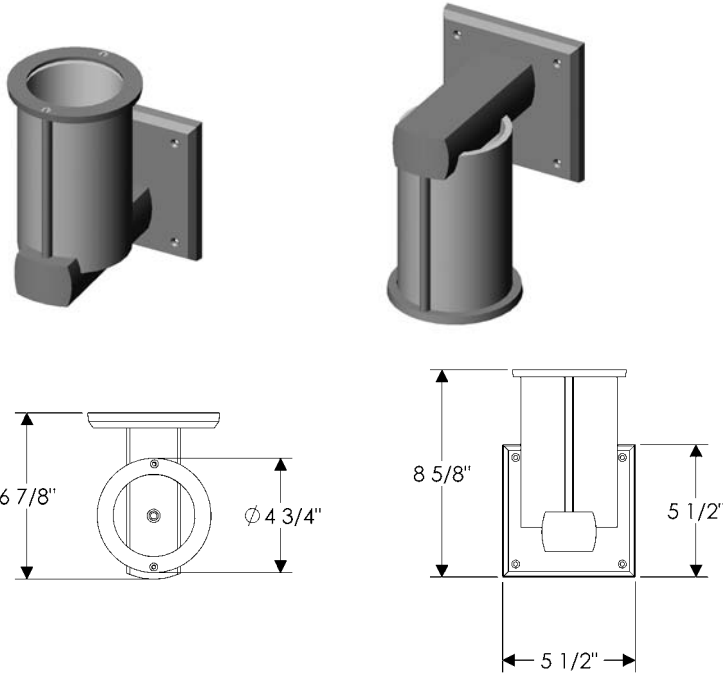

- All finishes are priced the same.
- Specify metal, patina, and escutcheon.
- Also available with E280 (5 1/2" x 5 1/2" Metro Escutcheon).
- Fixtures are UL listed for indoor and outdoor damp locations and wet locations. A damp location is a protected area that is subject to moisture; such as under the eave of a roof.
- See page Tv-Tvi for electrical box location.
- Fixtures must be mounted independently of outlet box. Support blocking in wall is recommended.

Wall Sconce

WS405 Post-Ring Sconce with E403 Square Escutcheon
5 1/2" x 8 5/8" x 6 7/8" ..... $ 1655.00

- 1 incandescent or compact fluorescent type A bulb.
- 100 watts maximum.
- Bulb not included.
- Price includes glass shade (Globe 001).
- Available for wet locations (Globe 001-W).

WS405-LED Post-Ring Sconce with E403 Square Escutcheon
5 1/2" x 8 5/8" x 6 7/8" ..... $ 1805.00

- Price includes LED lamp.
- Price includes glass shade (Globe 001).
- Available for wet locations (Globe 001-W).

Weight: 11 lbs.