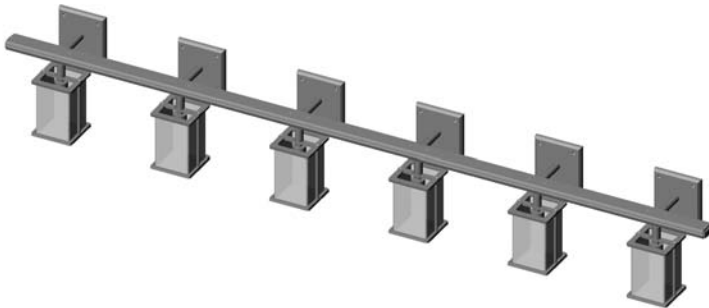

- All finishes are priced the same.
- Specify metal, patina, and escutcheon.
- Light fixtures are shown with E403 Square Escutcheon for illustration purposes only. The vanities are also available with E419 Round Escutcheon, E155 Square Designer Escutcheon, and E280 Metro Escutcheon.
- Fixtures are UL rated for indoor and outdoor damp locations. A damp location is a protected area that is subject to moisture; such as under the eave of a roof.
- See page T vii-T xii for electrical box location.
- Fixtures must be mounted independently of outlet box. Support blocking in wall is recommended.
- See page T i for leather options. Refer to website or brochure for leather details.

Vanity