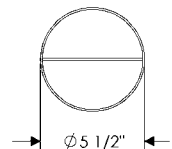

- All finishes are priced the same.
- Specify metal, patina, and escutcheon.
- Also available with G290 (5 1/2" x 13" Metro Escutcheon).
- Fixtures are UL listed for indoor and outdoor damp locations. A damp location is a protected area that is subject to moisture; such as under the eave of a roof.
- See page Tv-Tvi for electrical box location.
- Fixtures must be mounted independently of outlet box. Support blocking in wall is recommended.

Wall Sconce

1. **A WS500 Towne Sconce with G4513 Rectangular Escutcheon**
   5 1/2" x 14 11/16" x 7 3/4" . . . . $ 1498.00
2. 1 incandescent or compact fluorescent type B bulbs.
   - 60 watts maximum.
   - Bulbs not included.
   - Price includes fabric shade (Cone 1 or Drum 1).
   - Weight: 9.5 lbs.

OPTIONS

1. **B WS500 Towne Sconce with Crystals only.**
   5 1/2" x 14 11/16" x 7 3/4" . . . . $ 1602.00
2. **C WS500 Towne Sconce with Prism only.**
   5 1/2" x 14 11/16" x 7 3/4" . . . . $ 1616.00
3. **D WS500 Towne Sconce with Crystals & Prism.**
   5 1/2" x 14 11/16" x 7 3/4" . . . . $ 1720.00

SHADE OPTIONS

Cone 1

Drum 1