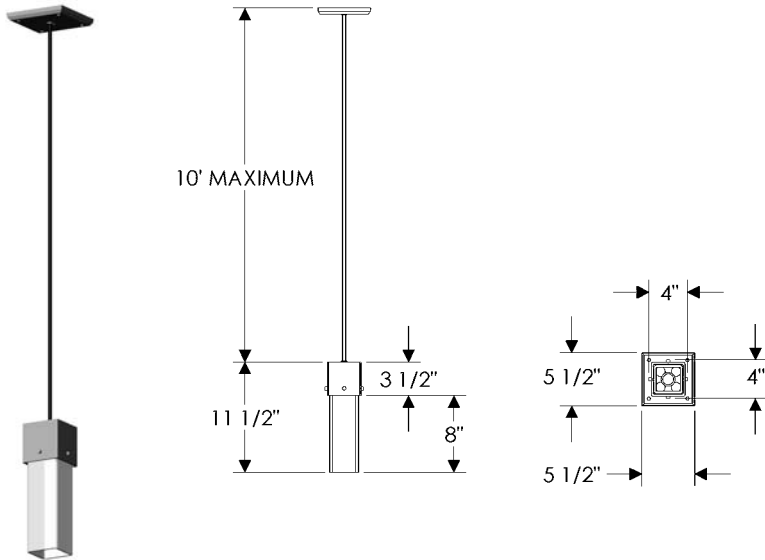

- All finishes are priced the same.
- Specify metal, patina, and escutcheon.
- Light fixtures are shown with E403 Square Escutcheon for illustration purposes only. The pendants are also available with E419 Round Escutcheon, E155 Square Designer Escutcheon, and E280 Metro Escutcheon.
- The standard cable length for pendants is 10'. Please specify if additional length is needed. Call RMH for pricing.
- Fixtures are UL rated for indoor and outdoor damp locations. A damp location is a protected area that is subject to moisture; such as under the eave of a roof.
- See page Tv-Tvi for electrical box location.
- Fixtures must be mounted independently of outlet box. Support blocking in ceiling is recommended.
- See page Ti for leather options. Refer to website or brochure for leather details.

Pendants

PE435 Charlie Pendant
4" x 4" x 131 1/2" ..... $ 1450.00
with E155 Square Designer Escutcheon*
..... $ 1720.00

- 1 incandescent type T bulb.
- 100 watts maximum.
- Bulb not included.
- Price includes glass shade (S Tube 003).
- Requires leather choice.

PE435-LED Charlie Pendant
4" x 4" x 131 1/2" ..... $ 1600.00
with E155 Square Designer Escutcheon*
..... $ 1870.00

- Price includes LED lamp.
- Price includes glass shade (S Tube 003).
- Requires leather choice.

Weight: 5 lbs.