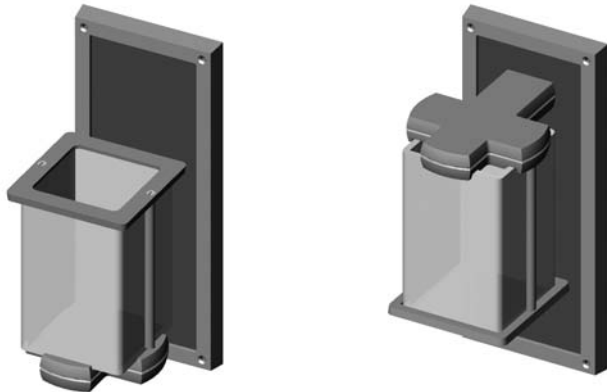

- All finishes are priced the same.
- Specify metal, patina, escutcheon, and leather.
- Fixtures are UL listed for indoor and outdoor damp locations and wet locations. A damp location is a protected area that is subject to moisture; such as under the eave of a roof.
- See page Tv-Tvi for electrical box location.
- Fixtures must be mounted independently of outlet box. Support blocking in wall is recommended.
- See page Ti for leather options. Refer to website or brochure for leather details.

Wall Sconce

WS418 Truss-Ring Sconce with G153 Rectangular Designer Escutcheon
5 1/2" x 13" x 6 3/4" $2025.00

- 1 incandescent or compact fluorescent type A bulb.
- 100 watts maximum.
- Bulb not included.
- Price includes glass shade (Globe 004).
- Requires leather choice.

WS418-LED Truss-Ring Sconce with G153 Rectangular Designer Escutcheon
5 1/2" x 13" x 6 3/4" $2175.00

- Price includes LED lamp.
- Price includes glass shade (Globe 004).
- Requires leather choice.

Weight: 11 lbs.