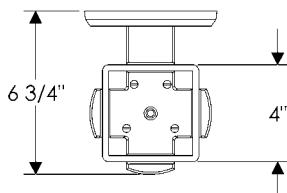

WS416 Truss Sconce with E403 Square Escutcheon
5 1/2" x 8 5/16" x 6 3/4" ..... $ 1530.00

- 1 incandescent or compact fluorescent type A bulb.
- 100 watts maximum.
- Bulb not included.
- Price includes glass shade (Globe 004).
- Available for wet locations (Globe 004-W).

WS416-LED Truss Sconce with E403 Square Escutcheon
5 1/2" x 8 5/16" x 6 3/4" ..... $ 1680.00

- Price includes LED lamp.
- Price includes glass shade (Globe 004).
- Available for wet locations (Globe 004-W).

Weight: 11 lbs.