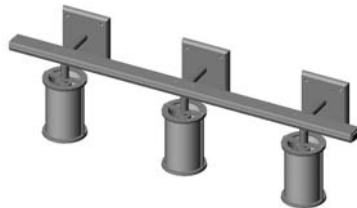

V450-40 Lantern Vanity

11 15/16" x 40 7/16" x 7 3/8" . . . . . $ 4155.00
with E155 Square Designer Escutcheon*
. . . . . $ 4965.00

- 3 incandescent or compact fluorescent type A bulbs.
- 100 watts maximum.
- Bulbs not included.
- Price includes glass shades (Globe 001).
- Requires leather choice.

V450-40-LED Lantern Vanity

11 15/16" x 40 7/16" x 7 3/8" . . . . . $ 4395.00
with E155 Square Designer Escutcheon*
. . . . . $ 5205.00

- Price includes LED lamp.
- Price includes glass shade (Globe 001).
- Requires leather choice.

Weight: 27 lbs.