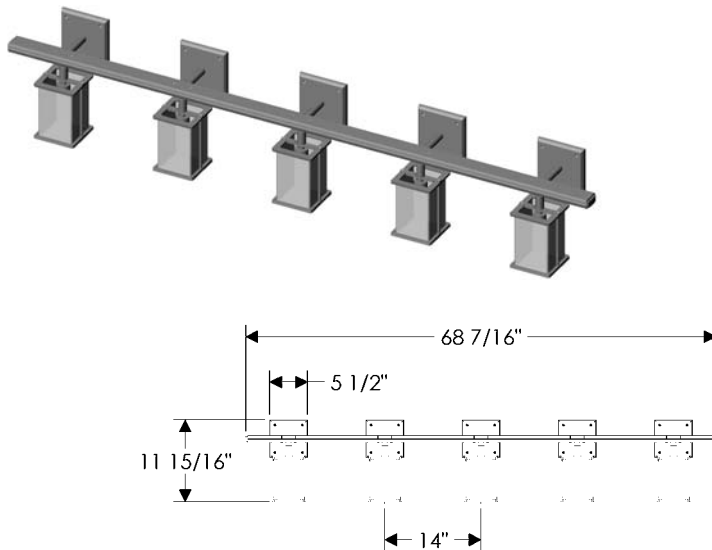

V455-68 Lantern Vanity

11 15/16" x 68 7/16" x 7 3/8" . . . . . $ 6760.00
with E155 Square Designer Escutcheon*
. . . . . $ 8110.00

- 5 incandescent or compact fluorescent type A bulbs.
- 100 watts maximum.
- Bulbs not included.
- Price includes glass shades (Globe 004).
- Requires leather choice.

V455-68-LED Lantern Vanity

11 15/16" x 68 7/16" x 7 3/8" . . . . . $ 7100.00
with E155 Square Designer Escutcheon*
. . . . . $ 8450.00

- Price includes LED lamp.
- Price includes glass shades (Globe 004).
- Requires leather choice.

Weight: 40 lbs.