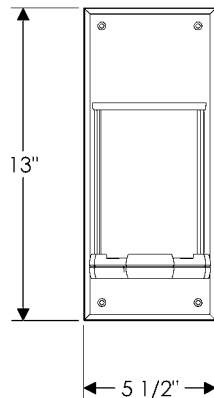

- All finishes are priced the same.
- Specify metal, patina, and escutcheon.
- Also available with G290 (5 1/2" x 13" Metro Escutcheon).
- Fixtures are UL listed for indoor and outdoor damp locations and wet locations. A damp location is a protected area that is subject to moisture; such as under the eave of a roof.
- See page Tv-Tvii for electrical box location.
- Fixtures must be mounted independently of outlet box. Support blocking in wall is recommended.

Wall Sconce

WS415 Truss-Ring Sconce with G4513 Rectangular Escutcheon
5 1/2" x 13" x 6 3/4" ..... $ 1695.00

- 1 incandescent or compact fluorescent type A bulb.
- 100 watts maximum.
- Bulb not included.
- Price includes glass shade (Globe 001).
- Available for wet locations (Globe 001-W).

WS415-LED Truss-Ring Sconce with G4513 Rectangular Escutcheon
5 1/2" x 13" x 6 3/4" ..... $ 1845.00

- Price includes LED lamp.
- Price includes glass shade (Globe 001).
- Available for wet locations (Globe 001-W).

Weight: 11 lbs.