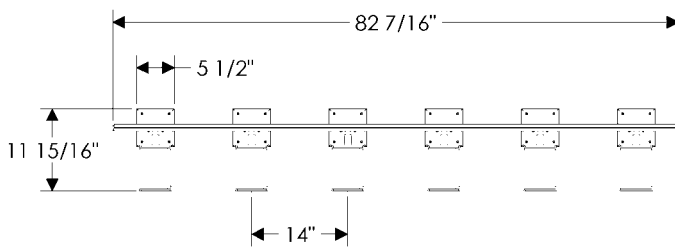

- All finishes are priced the same.
- Specify metal, patina, and escutcheon.
- Light fixtures are shown with E403 Square Escutcheon for illustration purposes only. The vanities are also available with E419 Round Escutcheon, E155 Square Designer Escutcheon, and E280 Metro Escutcheon.
- Fixtures are UL rated for indoor and outdoor damp locations. A damp location is a protected area that is subject to moisture; such as under the eave of a roof.
- See page T vii-T xii for electrical box location.
- Fixtures must be mounted independently of outlet box. Support blocking in wall is recommended.
- See page T i for leather options. Refer to website or brochure for leather details.

Vanity