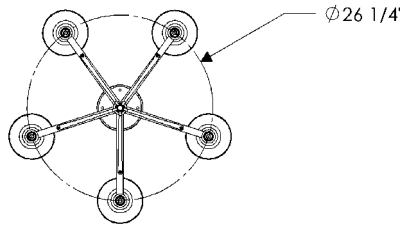

- All finishes are priced the same.
- Specify metal and patina.
- Available with E419 Round Escutcheon.
- Specify fixture lengths. The maximum standard length for the 5–Arm Chandelier is 77". Please specify if additional length is needed. Call RMH for pricing.
- Fixtures are UL rated for indoor and outdoor damp locations. A damp location is a protected area that is subject to moisture; such as under the eave of a roof.
- Fixtures must be mounted independently of outlet box. Support blocking in ceiling is recommended.

Chandelier