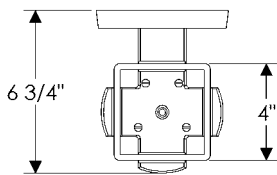

- All finishes are priced the same.
- Specify metal, patina, escutcheon, and leather.
- Fixtures are UL listed for indoor and outdoor damp locations and wet locations. A damp location is a protected area that is subject to moisture; such as under the eave of a roof.
- See page Tv-Tvi for electrical box location.
- Fixtures must be mounted independently of outlet box. Support blocking in wall is recommended.
- See page Ti for leather options. Refer to website or brochure for leather details.

Wall Sconce

WS416 Truss Sconce with G153 Rectangular Designer Escutcheon
5 1/2" x 13" x 6 3/4" $1860.00

- 1 incandescent or compact fluorescent type A bulb.
- 100 watts maximum.
- Bulb not included.
- Price includes glass shade (Globe 004).
- Requires leather choice.

WS416-LED Truss Sconce with G153 Rectangular Designer Escutcheon
5 1/2" x 13" x 6 3/4" $2010.00

- Price includes LED lamp.
- Price includes glass shade (Globe 004).
- Requires leather choice.

Weight: 11 lbs.