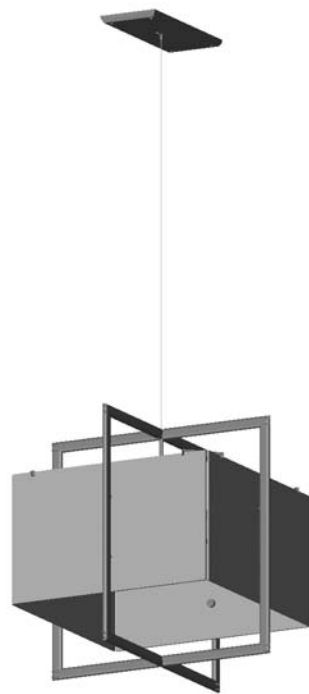

- All finishes are priced the same.
- Specify metal, patina, and escutcheon.
- Light fixtures are shown with G4513 Rectangular Escutcheon for illustration purposes only. The Cube Chandelier is also available with G153 Rectangular Designer Escutcheon.
- The standard length for cube chandeliers is 10'. Please specify if additional length is needed. Call RMH for pricing.
- Fixtures are UL rated for indoor and outdoor damp locations. A damp location is a protected area that is subject to moisture; such as under the eave of a roof.
- See page Tv-Tvi for electrical box location.
- Fixtures must be mounted independently of outlet box. Support blocking in ceiling is recommended.
- See page Ti for leather options. Refer to website or brochure for leather details.

Chandelier

C400FB Cube Chandelier with Flat Box
22" x 22" x 10' ..... $ 7875.00
with G153 Rectangular Designer Escutcheon*
..... $ 8145.00

- 4 incandescent or compact fluorescent type B bulbs.
- 60 watts maximum.
- Bulbs not included.
- Price includes glass shade (Flat 20).
- Requires leather choice.

C400FB-LED Cube Chandelier with Flat Box
22" x 22" x 10' ..... $ 8150.00
with G153 Rectangular Designer Escutcheon*
..... $ 8420.00

- Price includes LED lamp.
- Price includes glass shade (Flat 20).
- Requires leather choice.

Weight: 44 lbs.