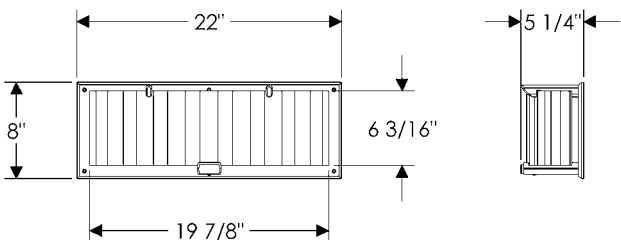

WS440-LED Plank Sconce with Flat Glass
 22" x 8" x 5 1/4" \$ 2160.00

- Price includes LED lamp.
- Price includes glass shade (Plank 20).

Weight: 22 lbs.

WS445 Plank Sconce with Corrugated Glass
 22" x 8" x 5 1/4" \$ 2010.00