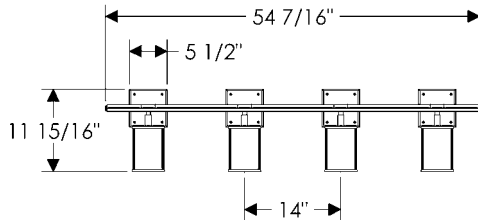

- All finishes are priced the same.
- Specify metal, patina, and escutcheon.
- Light fixtures are shown with E403 Square Escutcheon for illustration purposes only. The vanities are also available with E419 Round Escutcheon, E155 Square Designer Escutcheon and E280 Metro Escutcheon.
- Fixtures are UL rated for indoor and outdoor damp locations. A damp location is a protected area that is subject to moisture; such as under the eave of a roof.
- See page T vii-T xii for electrical box location.
- Fixtures must be mounted independently of outlet box. Support blocking in wall is recommended.
- See page T i for leather options. Refer to website or brochure for leather details.

Vanity

V450-54 Lantern Vanity

11 15/16" x 54 7/16" x 7 3/8" . . . . . $ 5380.00
with E155 Square Designer Escutcheon*
. . . . . $ 6460.00

- 4 incandescent or compact fluorescent type A bulbs.
- 100 watts maximum.
- Bulbs not included.
- Price includes glass shades (Globe 001).
- Requires leather choice.

V450-54-LED Lantern Vanity

11 15/16" x 54 7/16" x 7 3/8" . . . . . $ 5655.00
with E155 Square Designer Escutcheon*
. . . . . $ 6735.00

- Price includes LED lamp.
- Price includes glass shade (Globe 001).
- Requires leather choice.

Weight: 34 lbs.