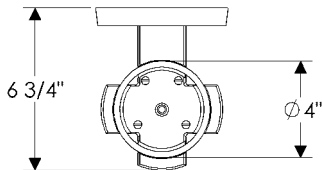

WS410 Truss Sconce with E155 Square Designer Escutcheon
5 1/2" x 8 5/16" x 6 3/4" ..... $ 1800.00

- 1 incandescent or compact fluorescent type A bulb.
- 100 watts maximum.
- Bulb not included.
- Price includes glass shade (Globe 001).
- Requires leather choice.

WS410-LED Truss Sconce with E155 Square Designer Escutcheon
5 1/2" x 8 5/16" x 6 3/4" ..... $ 1950.00

- Price includes LED lamp.
- Price includes glass shade (Globe 001).
- Requires leather choice.

Weight: 11 lbs.