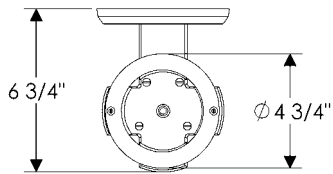

- All finishes are priced the same.
- Specify metal, patina, and escutcheon.
- Also available with G290 (5 1/2" x 13" Metro Escutcheon).
- Fixtures are UL listed for indoor and outdoor damp locations and wet locations. A damp location is a protected area that is subject to moisture; such as under the eave of a roof.
- See page Tv-Tvii for electrical box location.
- Fixtures must be mounted independently of outlet box. Support blocking in wall is recommended.

Wall Sconce

WS415 Truss-Ring Sconce with G4513 Rectangular Escutcheon
5 1/2" x 13" x 6 3/4" ..... $ 1695.00

- 1 incandescent or compact fluorescent type A bulb.
- 100 watts maximum.
- Bulb not included.
- Price includes glass shade (Globe 001).
- Available for wet locations (Globe 001-W).

WS415-LED Truss-Ring Sconce with G4513 Rectangular Escutcheon
5 1/2" x 13" x 6 3/4" ..... $ 1845.00

- Price includes LED lamp.
- Price includes glass shade (Globe 001).
- Available for wet locations (Globe 001-W).

Weight: 11 lbs.