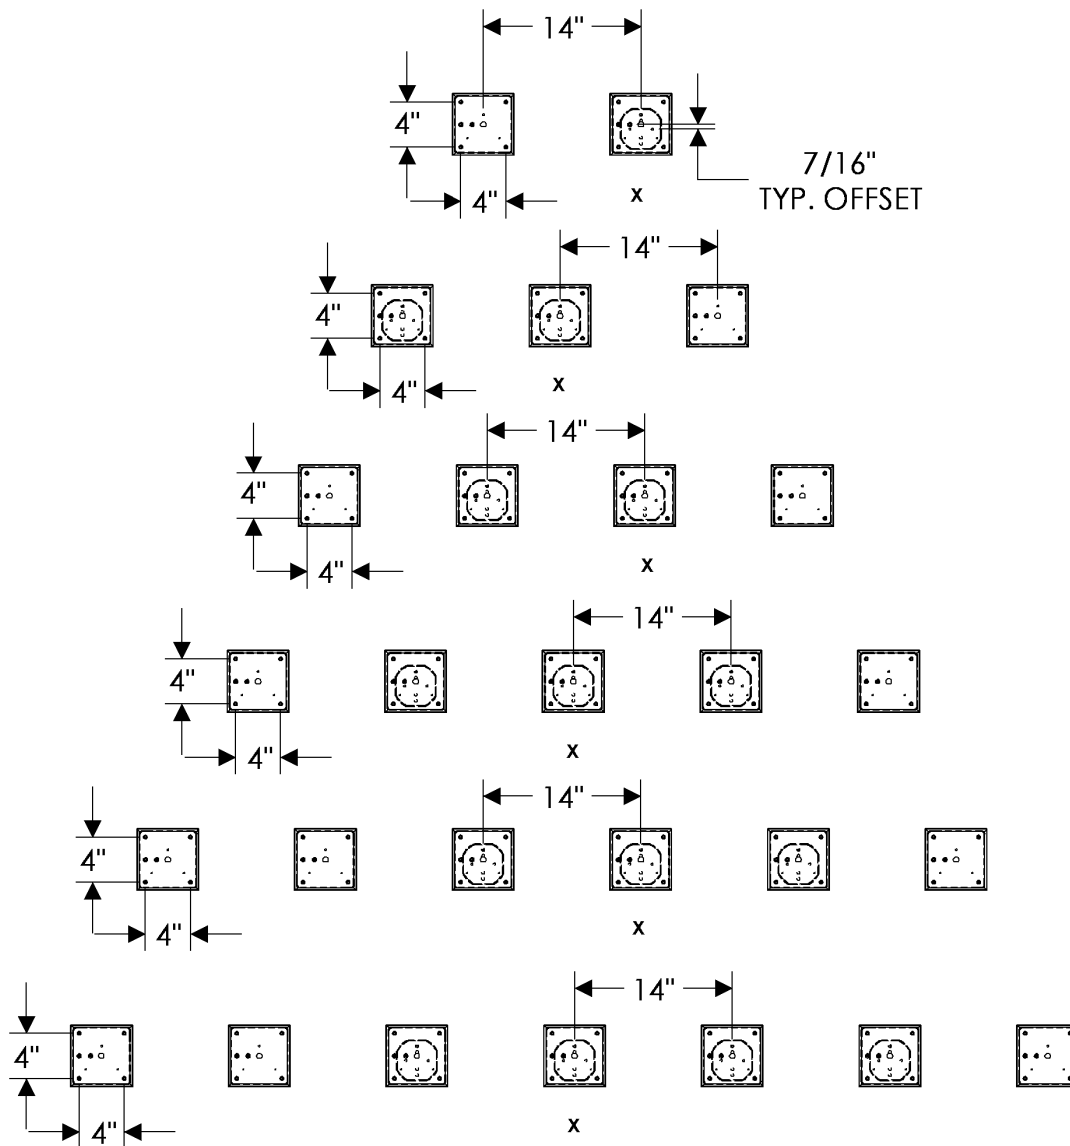

- It is the responsibility of the contractor and homeowner to confirm that the light fixture is properly installed.
- All fixtures are to be installed by a qualified electrician.
- All luminaires must be mounted or supported independently of an outlet box.

LED: VANITY ELECTRICAL BOX LOCATION: E403 & E280

x denotes electrical box location
inwall—other boxes show
location of LED housing.

All fixtures are listed.