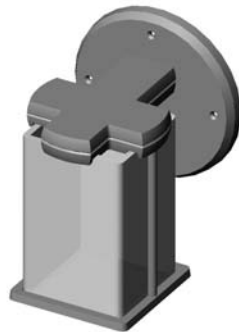

WS418 Truss-Ring Sconce with E419 Round Escutcheon
6 1/2" x 9" x 6 3/4" . . . . . $ 1695.00

- 1 incandescent or compact fluorescent type A bulb.
- 100 watts maximum.
- Bulb not included.
- Price includes glass shade (Globe 004).
- Available for wet locations (Globe 004-W).

WS418-LED Truss-Ring Sconce with E419 Round Escutcheon
6 1/2" x 9" x 6 3/4" . . . . . $ 1845.00

- Price includes LED lamp.
- Price includes glass shade (Globe 004).
- Available for wet locations (Globe 004-W).

Weight: 11 lbs.