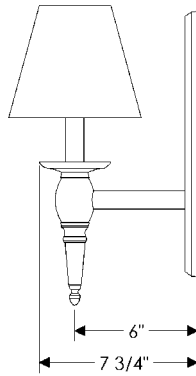

SHADE OPTIONS

Cone 1

Drum 1