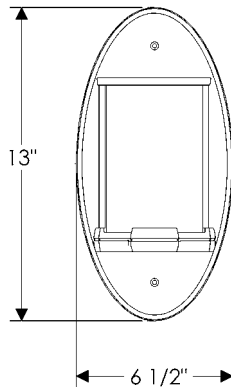

- All finishes are priced the same.
- Specify metal, patina, and escutcheon.
- Fixtures are UL listed for indoor and outdoor damp locations and wet locations. A damp location is a protected area that is subject to moisture; such as under the eave of a roof.
- See page Tv-Tvi for electrical box location.
- Fixtures must be mounted independently of outlet box. Support blocking in wall is recommended.

Wall Sconce

WS418 Truss-Ring Sconce with E560 Oval Escutcheon
6 1/2" x 13" x 6 3/4" . . . . . $ 1695.00

- 1 incandescent or compact fluorescent type A bulb.
- 100 watts maximum.
- Bulb not included.
- Price includes glass shade (Globe 004).
- Available for wet locations (Globe 004-W).

WS418-LED Truss-Ring Sconce with E560 Oval Escutcheon
6 1/2" x 13" x 6 3/4" . . . . . $ 1845.00

- Price includes LED lamp.
- Price includes glass shade (Globe 004).
- Available for wet locations (Globe 004-W).

Weight: 11 lbs.