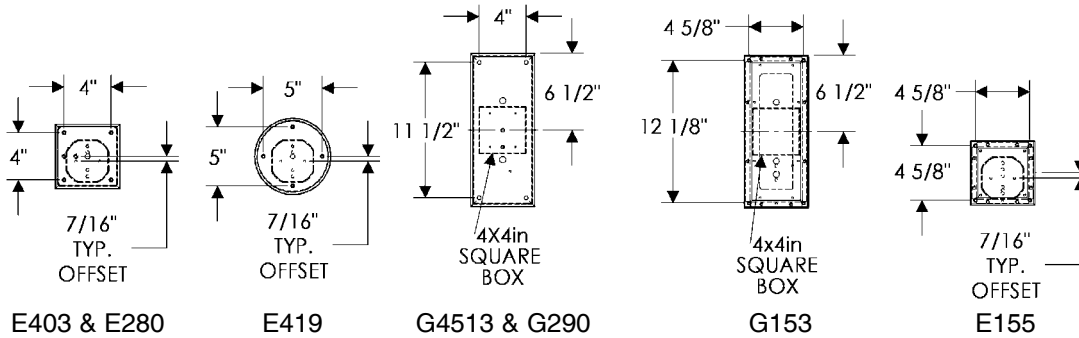

- It is the responsibility of the contractor and homeowner to confirm that the light fixture is properly installed.
- All fixtures are to be installed by a qualified electrician.
- All luminaires must be mounted or supported independently of an outlet box.
- WS421 requires a single gang electrical box.

LED: CHANDELIER AND PENDANT ELECTRICAL BOX LOCATION: