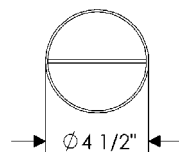

Drum 2
 4 1/2" diameter x 4 1/2" \$ 29.00 net
 • Available for C525

- All finishes are priced the same.
- Specify metal, patina, and escutcheon.
- Light fixtures are shown with G4513 Rectangular Escutcheon for illustration purposes only. The Cube Chandelier is also available with G153 Rectangular Designer Escutcheon.
- The standard length for cube chandeliers is 10'. Please specify if additional length is needed. Call RMH for pricing.
- Fixtures are UL rated for indoor and outdoor damp locations. A damp location is a protected area that is subject to moisture; such as under the eave of a roof.
- See page Tv-Tvi for electrical box location.
- Fixtures must be mounted independently of outlet box. Support blocking in ceiling is recommended.
- See page Ti for leather options. Refer to website or brochure for leather details.