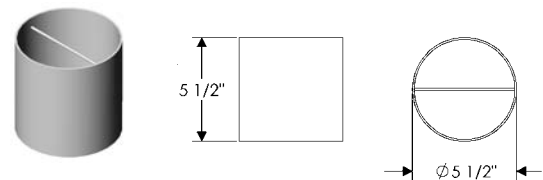

SHADE OPTIONS

Cone 1

Drum 1

- All finishes are priced the same.
- Specify metal and patina.
- Available with E419 Round Escutcheon.
- Specify fixture lengths. The maximum standard length for the 3–Arm Chandelier is 73". Please specify if additional length is needed. Call RMH for pricing.
- Fixtures are UL rated for indoor and outdoor damp locations. A damp location is a protected area that is subject to moisture; such as under the eave of a roof.
- Fixtures must be mounted independently of outlet box. Support blocking in ceiling is recommended.