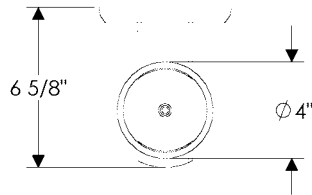

- All finishes are priced the same.
- Specify metal, patina, and escutcheon.
- Also available with E280 (5 1/2" x 5 1/2" Metro Escutcheon) or G290 (5 1/2" x 13" Metro Escutcheon).
- Fixtures are UL listed for indoor and outdoor damp locations and wet locations. A damp location is a protected area that is subject to moisture; such as under the eave of a roof.
- See page Tv-Tvi for electrical box location.
- Fixtures must be mounted independently of outlet box. Support blocking in wall is recommended.

Wall Sconce

WS400 Post Sconce with G4513 Rectangular Escutcheon

5 1/2" x 13" x 6 5/8" . . . . . $ 1494.00

- 1 incandescent or compact fluorescent type A bulb.
- 100 watts maximum.
- Bulb not included.
- Price includes glass shade (Globe 001).
- Available for wet locations.

WS400-LED Post Sconce with G4513 Rectangular Escutcheon

5 1/2" x 13" x 6 5/8" . . . . . $ 1644.00

- Price includes LED lamp.
- Price includes glass shade (Globe 001).
- Available for wet locations (Globe 001-W).

Weight: 11 lbs.

WS400 Post Sconce with E403 Square Escutcheon

5 1/2" x 8 5/16" x 6 5/8" . . . . . $ 1494.00

- 1 incandescent or compact fluorescent type A bulb.
- 100 watts maximum.
- Bulb not included.
- Price includes glass shade (Globe 001).
- Available for wet locations.

WS400-LED Post Sconce with E403 Square Escutcheon

5 1/2" x 8 5/16" x 6 5/8" . . . . . $ 1644.00

- Price includes LED lamp.
- Price includes glass shade (Globe 001).
- Available for wet locations (Globe 001-W).

Weight: 11 lbs.