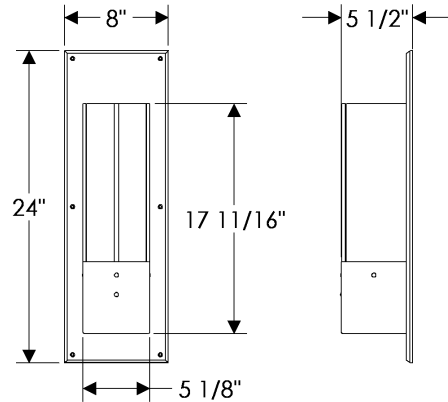

- All finishes are priced the same.
- Specify metal and patina.
- Fixtures are UL listed for indoor and outdoor damp locations. A damp location is a protected area that is subject to moisture; such as under the eave of a roof.
- See page Tv-Tvi for electrical box location.
- Fixtures must be mounted independently of outlet box. Support blocking in wall is recommended.

Wall Sconce

WS425 Small Vessel Sconce
8" x 24" x 5 1/2" . . . . . $ 3200.00

- 1 incandescent or compact fluorescent type A bulb.
- 100 watts maximum.
- Bulb not included.
- Price includes glass shade (Shade 425).

WS425-LED Small Vessel Sconce
8" x 24" x 5 1/2" . . . . . $ 3375.00

- Price includes LED lamp.
- Price includes glass shade (Shade 425).

Weight: 30 lbs.