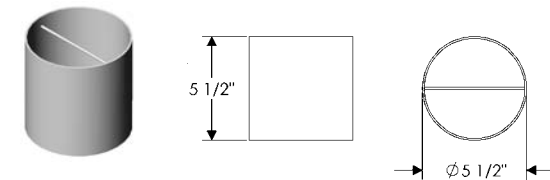

- All finishes are priced the same.
- Specify metal, patina, and escutcheon.
- Also available with E280 (5 1/2" x 5 1/2" Metro Escutcheon).
- Fixtures are UL listed for indoor and outdoor damp locations. A damp location is a protected area that is subject to moisture; such as under the eave of a roof.
- See page Tv-Tvi for electrical box location.
- Fixtures must be mounted independently of outlet box. Support blocking in wall is recommended.

Wall Sconce

A

1. **A WS500 Towne Sconce with E403 Square Escutcheon**
   5 1/2" x 14 11/16" x 7 3/4" . . . $ 1498.00
2. 1 incandescent or compact fluorescent type B bulbs.
   - 60 watts maximum.
   - Bulbs not included.
   - Price includes fabric shade (Cone 1 or Drum 1).
   - Weight: 6.5 lbs.

OPTIONS

1. **B WS500 Towne Sconce with Crystals only.**
   5 1/2" x 14 11/16" x 7 3/4" . . . $ 1602.00
2. **C WS500 Towne Sconce with Prism only.**
   5 1/2" x 14 11/16" x 7 3/4" . . . $ 1616.00
3. **D WS500 Towne Sconce with Crystals & Prism.**
   5 1/2" x 14 11/16" x 7 3/4" . . . $ 1720.00

B

C

D

SHADE OPTIONS

Cone 1

Drum 1