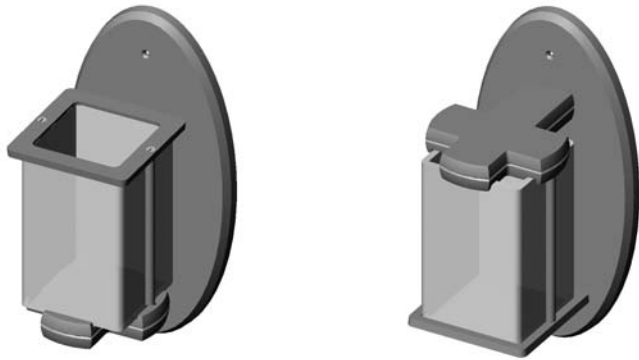

- All finishes are priced the same.
- Specify metal, patina, and escutcheon.
- Fixtures are UL listed for indoor and outdoor damp locations and wet locations. A damp location is a protected area that is subject to moisture; such as under the eave of a roof.
- See page Tv-Tvi for electrical box location.
- Fixtures must be mounted independently of outlet box. Support blocking in wall is recommended.

Wall Sconce

WS418 Truss-Ring Sconce with E560 Oval Escutcheon
6 1/2" x 13" x 6 3/4" . . . . . $ 1695.00

- 1 incandescent or compact fluorescent type A bulb.
- 100 watts maximum.
- Bulb not included.
- Price includes glass shade (Globe 004).
- Available for wet locations (Globe 004-W).

WS418-LED Truss-Ring Sconce with E560 Oval Escutcheon
6 1/2" x 13" x 6 3/4" . . . . . $ 1845.00

- Price includes LED lamp.
- Price includes glass shade (Globe 004).
- Available for wet locations (Globe 004-W).

Weight: 11 lbs.