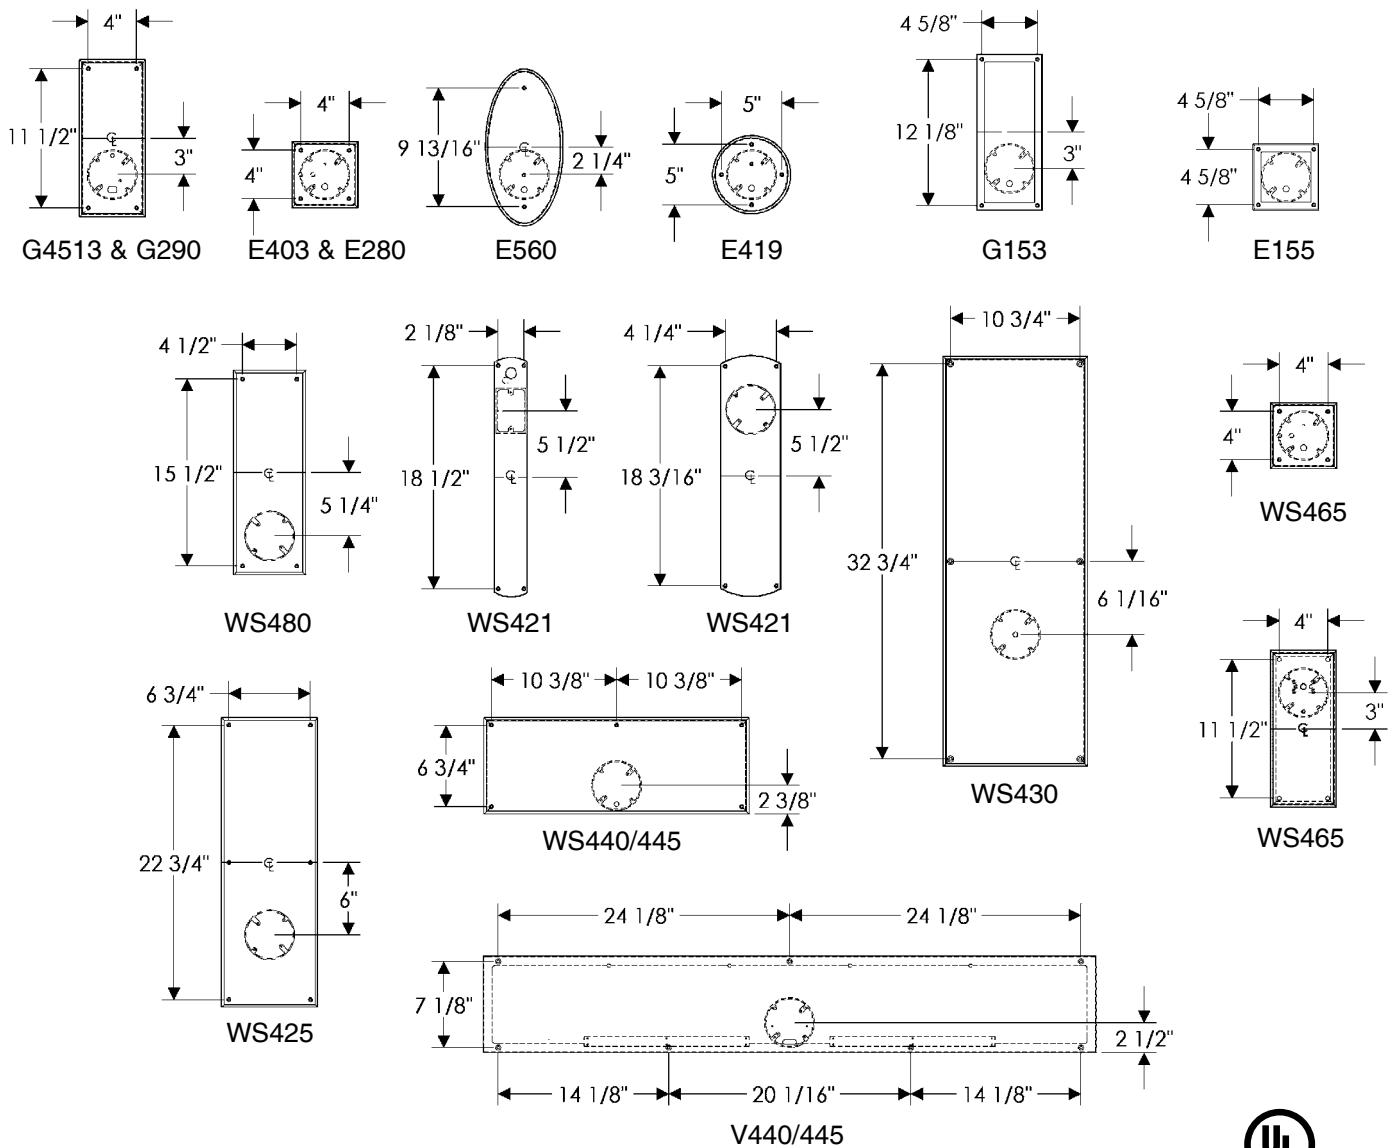

INCANDESCENT: WALL SCNCE AND VANITY ELECTRICAL BOX LOCATION:

All fixtures are listed.