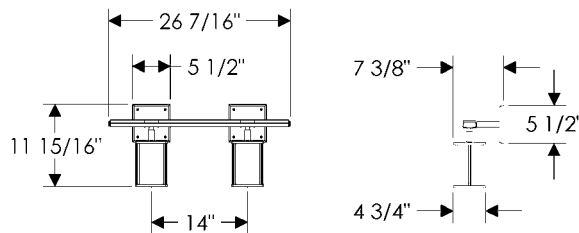

- All finishes are priced the same.
- Specify metal, patina, and escutcheon.
- Light fixtures are shown with E403 Square Escutcheon for illustration purposes only. The vanities are also available with E419 Round Escutcheon, E155 Square Designer Escutcheon, and E280 Metro Escutcheon.
- Fixtures are UL rated for indoor and outdoor damp locations. A damp location is a protected area that is subject to moisture; such as under the eave of a roof.
- See page T vii-T xii for electrical box location.
- Fixtures must be mounted independently of outlet box. Support blocking in wall is recommended.
- See page T i for leather options. Refer to website or brochure for leather details.

Vanity

V455-26 Lantern Vanity

11 15/16" x 26 7/16" x 7 3/8" . . . . . $ 2864.00
with E155 Square Designer Escutcheon*
. . . . . $ 3404.00

- 2 incandescent or compact fluorescent type A bulbs.
- 100 watts maximum.
- Bulbs not included.
- Price includes glass shades (Globe 004).
- Requires leather choice.

V455-26-LED Lantern Vanity

11 15/16" x 26 7/16" x 7 3/8" . . . . . $ 3039.00
with E155 Square Designer Escutcheon*
. . . . . $ 3579.00

- Price includes LED lamp.
- Price includes glass shades (Globe 004).
- Requires leather choice.

Weight: 21 lbs.