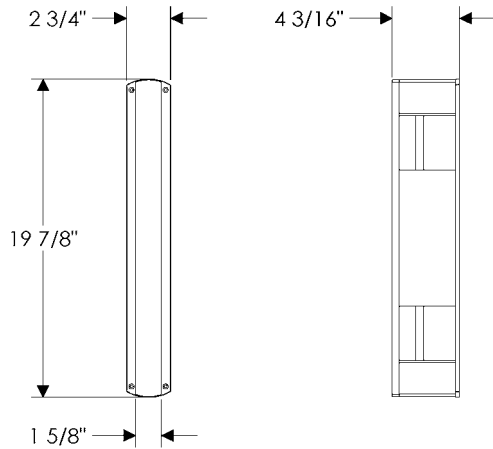

- All finishes are priced the same.
- Specify metal and patina.
- Fixtures are UL listed for indoor and outdoor damp locations. A damp location is a protected area that is subject to moisture; such as under the eave of a roof.
- See page Tv-Tvi for electrical box location.
- Fixtures must be mounted independently of outlet box. Support blocking in wall is recommended.

Wall Sconce

WS421 Mod Sconce

2 3/4" x 19 7/8" x 4 3/16" . . . . . $ 1730.00

- 1 incandescent intermediate type T bulb.
- 75 watts maximum.
- Bulb included.
- Price includes glass shade (Mod Glass).

WS421-LED Mod Sconce

2 3/4" x 19 7/8" x 4 3/16" . . . . . $ 1880.00

- Price includes LED lamp.
- Price includes glass shade (Mod Glass).

Weight: 14 lbs.