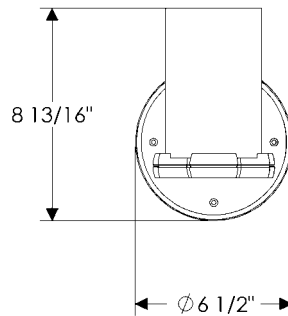

- All finishes are priced the same.
- Specify metal, patina, and escutcheon.
- Fixtures are UL listed for indoor and outdoor damp locations and wet locations. A damp location is a protected area that is subject to moisture; such as under the eave of a roof.
- See page Tv-Tvi for electrical box location.
- Fixtures must be mounted independently of outlet box. Support blocking in wall is recommended.

Wall Sconce

WS410 Truss Sconce with E419 Round Escutcheon
6 1/2" x 8 13/16" x 6 3/4" . . . . . $ 1530.00

- 1 incandescent or compact fluorescent type A bulb.
- 100 watts maximum.
- Bulb not included.
- Price includes glass shade (Globe 001).
- Available for wet locations (Globe 001-W).

WS410-LED Truss Sconce with E419 Round Escutcheon
6 1/2" x 8 13/16" x 6 3/4" . . . . . $ 1680.00

- Price includes LED lamp.
- Price includes glass shade (Globe 001).
- Available for wet locations (Globe 001-W).

Weight: 11 lbs.