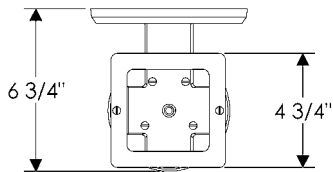

- All finishes are priced the same.
- Specify metal, patina, and escutcheon.
- Fixtures are UL listed for indoor and outdoor damp locations and wet locations. A damp location is a protected area that is subject to moisture; such as under the eave of a roof.
- See page Tv-Tvi for electrical box location.
- Fixtures must be mounted independently of outlet box. Support blocking in wall is recommended.

Wall Sconce

WS418 Truss-Ring Sconce with E560 Oval Escutcheon
6 1/2" x 13" x 6 3/4" . . . . . $ 1695.00

- 1 incandescent or compact fluorescent type A bulb.
- 100 watts maximum.
- Bulb not included.
- Price includes glass shade (Globe 004).
- Available for wet locations (Globe 004-W).

WS418-LED Truss-Ring Sconce with E560 Oval Escutcheon
6 1/2" x 13" x 6 3/4" . . . . . $ 1845.00

- Price includes LED lamp.
- Price includes glass shade (Globe 004).
- Available for wet locations (Globe 004-W).

Weight: 11 lbs.