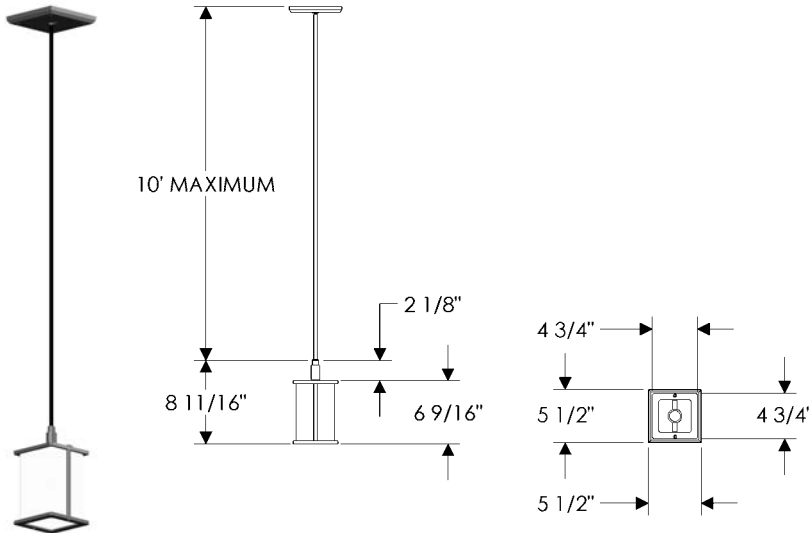

- All finishes are priced the same.
- Specify metal, patina, and escutcheon.
- Light fixtures are shown with E403 Square Escutcheon for illustration purposes only. The pendants are also available with E419 Round Escutcheon, E155 Square Designer Escutcheon, and E280 Metro Escutcheon.
- The standard cable length for pendants is 10'. Please specify if additional length is needed. Call RMH for pricing.
- Fixtures are UL rated for indoor and outdoor damp locations. A damp location is a protected area that is subject to moisture; such as under the eave of a roof.
- See page Tv-Tvi for electrical box location.
- Fixtures must be mounted independently of outlet box. Support blocking in ceiling is recommended.
- See page Ti for leather options. Refer to website or brochure for leather details.

Pendants

PE455 Alpha Pendant

4 3/4" x 4 3/4" x 128 11/16" . . . . . $ 1488.00
with E155 Square Designer Escutcheon*
. . . . . $ 1758.00

- 1 incandescent or compact fluorescent type A bulb.
- 100 watts maximum.
- Bulb not included.
- Price includes glass shade (Globe 004).
- Require leather choice.

PE455-LED Alpha Pendant

4 3/4" x 4 3/4" x 128 11/16" . . . . . $ 1638.00
with E155 Square Designer Escutcheon*
. . . . . $ 1908.00

- Price includes LED lamp.
- Price includes glass shade (Globe 004).
- Requires leather choice.

Weight: 3 1/2 lbs.