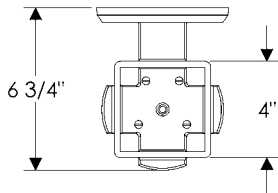

- All finishes are priced the same.
- Specify metal, patina, and escutcheon.
- Also available with E280 (5 1/2" x 5 1/2" Metro Escutcheon or G290 5 1/2" x 13" Metro Escutcheon).
- Fixtures are UL listed for indoor and outdoor damp locations and wet locations. A damp location is a protected area that is subject to moisture; such as under the eave of a roof.
- See page Tv-Tvi for electrical box location.
- Fixtures must be mounted independently of outlet box. Support blocking in wall is recommended.

Wall Sconce

WS416 Truss Sconce with G4513 Rectangular Escutcheon
5 1/2" x 13" x 6 3/4" ..... $ 1530.00

- 1 incandescent or compact fluorescent type A bulb.
- 100 watts maximum.
- Bulb not included.
- Price includes glass shade (Globe 004).
- Available for wet locations (Globe 004-W).

WS416-LED Truss Sconce with G4513 Rectangular Escutcheon
5 1/2" x 13" x 6 3/4" ..... $ 1680.00

- Price includes LED lamp.
- Price includes glass shade (Globe 004).
- Available for wet locations (Globe 004-W).

Weight: 11 lbs.