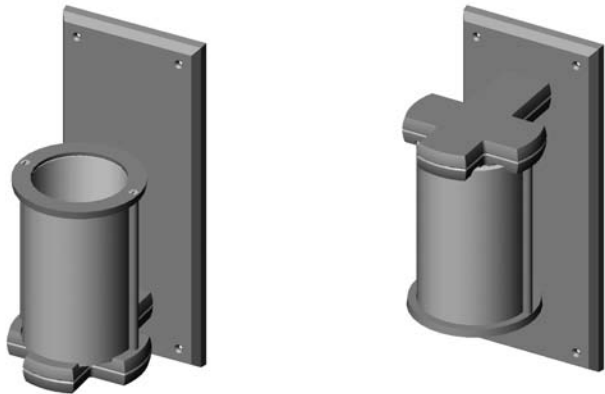

- All finishes are priced the same.
- Specify metal, patina, and escutcheon.
- Also available with G290 (5 1/2" x 13" Metro Escutcheon).
- Fixtures are UL listed for indoor and outdoor damp locations and wet locations. A damp location is a protected area that is subject to moisture; such as under the eave of a roof.
- See page Tv-Tvii for electrical box location.
- Fixtures must be mounted independently of outlet box. Support blocking in wall is recommended.

Wall Sconce

WS415 Truss-Ring Sconce with G4513 Rectangular Escutcheon
5 1/2" x 13" x 6 3/4" ..... $ 1695.00

- 1 incandescent or compact fluorescent type A bulb.
- 100 watts maximum.
- Bulb not included.
- Price includes glass shade (Globe 001).
- Available for wet locations (Globe 001-W).

WS415-LED Truss-Ring Sconce with G4513 Rectangular Escutcheon
5 1/2" x 13" x 6 3/4" ..... $ 1845.00

- Price includes LED lamp.
- Price includes glass shade (Globe 001).
- Available for wet locations (Globe 001-W).

Weight: 11 lbs.