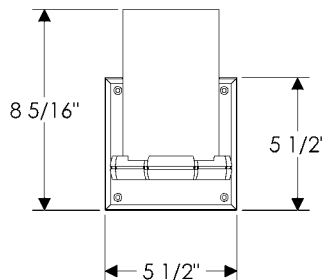

WS410 Truss Sconce with E403 Square Escutcheon
5 1/2" x 8 5/16" x 6 3/4" ..... $ 1530.00

- 1 incandescent or compact fluorescent type A bulb.
- 100 watts maximum.
- Bulb not included.
- Price includes glass shades (Globe 001).
- Available for wet locations (Globe 001-W).

WS410-LED Truss Sconce with E403 Square Escutcheon
5 1/2" x 8 5/16" x 6 3/4" ..... $ 1680.00

- Price includes LED lamp.
- Price includes glass shade (Globe 001).
- Available for wet locations (Globe 001-W).

Weight: 11 lbs.