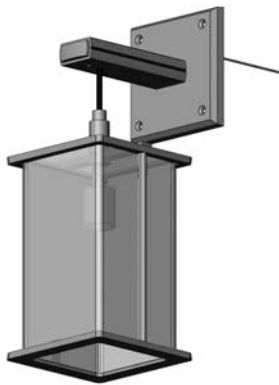

- All finishes are priced the same.
- Specify metal, patina, and escutcheon.
- Also available with the E155 Square Designer escutcheon and E280 Metro Escutcheon.
- Fixtures are UL rated for indoor and outdoor damp locations. A damp location is a protected area that is subject to moisture; such as under the eave of a roof.
- See page Tv-Tvi for electrical box location.
- Fixtures must be mounted independently of outlet box. Support blocking in wall is recommended.
- See page Ti for leather options. Refer to website or brochure for leather details.

Wall Sconce

WS590 Echo Sconce with E403

Square Escutcheon

6" x 6" x 16 3/4" . . . . . $ 2814.00

with E155 Square Designer Escutcheon*

. . . . . $ 3084.00

- 1 incandescent or compact fluorescent type A bulb.
- 100 watts maximum.
- Bulb not included.
- Price includes glass shade (Globe 005).
- Requires leather choice.