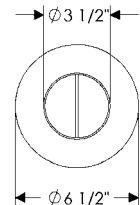

SHADE OPTIONS

Cone 1