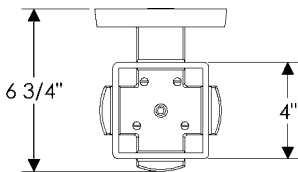

WS416-LED Truss Sconce with G153 Rectangular Designer Escutcheon
 5 1/2" x 13" x 6 3/4" \$2010.00

- Price includes LED lamp.
- Price includes glass shade (Globe 004).
- * Requires leather choice.

Weight: 11 lbs.