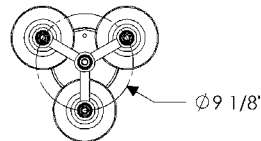

- All finishes are priced the same.
- Specify metal and patina.
- Available with E419 Round Escutcheon.
- Specify fixture lengths. The maximum standard length for the 3–Arm Chandelier is 73". Please specify if additional length is needed. Call RMH for pricing.
- Fixtures are UL rated for indoor and outdoor damp locations. A damp location is a protected area that is subject to moisture; such as under the eave of a roof.
- Fixtures must be mounted independently of outlet box. Support blocking in ceiling is recommended.

Chandelier

A C525 Towne 3–Arm Chandelier
Ø11 7/16" x 73" . . . . . $ 4742.00

- 3 incandescent or compact fluorescent type B bulbs.
- 60 watts maximum.
- Bulbs not included.
- Price includes fabric shade.
- Weight: 33 lbs.

OPTIONS

B C525 Towne 3–Arm Chandelier with crystals only
Ø11 7/16" x 73" . . . . . $ 5067.00

C C525 Towne 3–Arm Chandelier with prisms only
Ø11 7/16" x 73" . . . . . $ 5096.00

D C525 Towne 3–Arm Chandelier with crystals & prisms
Ø11 7/16" x 73" . . . . . $ 5421.00

SHADE OPTIONS

Cone 2

Drum 2