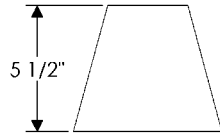

- All linen shades are 100% linen.
- Shades are available in the following colors: White, Flax, Taupe, or Black.
- Shades are available in the following styles: Cone and Drum.

Cone 1
6 1/2" diameter x 5 1/2" ..... $ 29.00 net
• Available for C500 and WS500