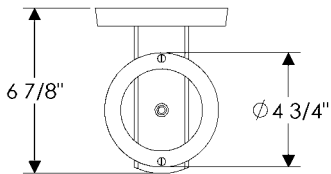

- All finishes are priced the same.
- Specify metal, patina, escutcheon, and leather.
- Fixtures are UL listed for indoor and outdoor damp locations and wet locations. A damp location is a protected area that is subject to moisture; such as under the eave of a roof.
- See page Tv-Tvi for electrical box location.
- Fixtures must be mounted independently of outlet box. Support blocking in wall is recommended.
- See page Ti for leather options. Refer to website or brochure for leather details.

Wall Sconce

WS405 Post-Ring Sconce with E155 Square Designer Escutcheon
5 1/2" x 8 5/8" x 6 7/8" . . . . . $ 1925.00

- 1 incandescent or compact fluorescent type A bulb.
- 100 watts maximum.
- Bulb not included.
- Price includes glass shade (Globe 001).
- Requires leather choice.

WS405-LED Post-Ring Sconce with E155 Square Designer Escutcheon
5 1/2" x 8 5/8" x 6 7/8" . . . . . $ 2075.00

- Price includes LED lamp.
- Price includes glass shade (Globe 001).
- Requires leather choice.

Weight: 11 lbs.