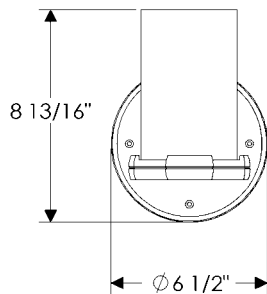

- All finishes are priced the same.
- Specify metal, patina, and escutcheon.
- Fixtures are UL listed for indoor and outdoor damp locations and wet locations. A damp location is a protected area that is subject to moisture; such as under the eave of a roof.
- See page Tv-Tvi for electrical box location.
- Fixtures must be mounted independently of outlet box. Support blocking in wall is recommended.

Wall Sconce

WS416 Truss Sconce with E419 Round Escutcheon
6 1/2" x 8 13/16" x 6 3/4" . . . . . $ 1530.00

- 1 incandescent or compact fluorescent type A bulb.
- 100 watts maximum.
- Bulb not included.
- Price includes glass shade (Globe 004).
- Available for wet locations (Globe 004-W).

WS416-LED Truss Sconce with E419 Round Escutcheon
6 1/2" x 8 13/16" x 6 3/4" . . . . . $ 1680.00

- Price includes LED lamp.
- Price includes glass shade (Globe 004).
- Available for wet locations (Globe 004-W).

Weight: 11 lbs.