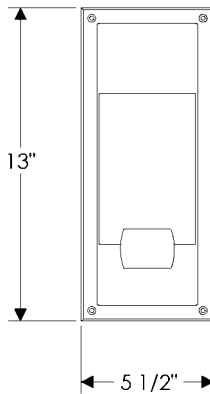

- All finishes are priced the same.
- Specify metal, patina, escutcheon, and leather.
- Fixtures are UL listed for indoor and outdoor damp locations and wet locations. A damp location is a protected area that is subject to moisture; such as under the eave of a roof.
- See page Tv-Tvi for electrical box location.
- Fixtures must be mounted independently of outlet box. Support blocking in wall is recommended.
- See page Ti for leather options. Refer to website or brochure for leather details.

Wall Sconce

WS400 Post Sconce with G153 Rectangular Designer Escutcheon
5 1/2" x 13" x 6 5/8" ..... $ 1824.00

- 1 incandescent or compact fluorescent type A bulb.
- 100 watts maximum.
- Bulb not included.
- Price includes glass shade (Globe 001).
- Requires leather choice.

WS400-LED Post Sconce with G153 Rectangular Designer Escutcheon
5 1/2" x 13" x 6 5/8" ..... $ 1974.00

- Price includes LED lamp.
- Price includes glass shade (Globe 001).
- Requires leather choice.

Weight: 11 lbs.