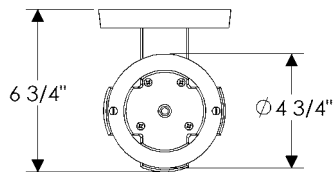

- All finishes are priced the same.
- Specify metal, patina, escutcheon, and leather.
- Fixtures are UL listed for indoor and outdoor damp locations and wet locations. A damp location is a protected area that is subject to moisture; such as under the eave of a roof.
- See page Tv-Tvi for electrical box location.
- Fixtures must be mounted independently of outlet box. Support blocking in wall is recommended.
- See page Ti for leather options. Refer to website or brochure for leather details.

Wall Sconce

WS415 Truss-Ring Sconce with E155 Square Designer Escutcheon
5 1/2" x 8 9/16" x 6 3/4" $1965.00

- 1 incandescent or compact fluorescent type A bulb.
- 100 watts maximum.
- Bulb not included.
- Price includes glass shade (Globe 001).
- Requires leather choice.

WS415-LED Truss-Ring Sconce with E155 Square Designer Escutcheon
5 1/2" x 8 9/16" x 6 3/4" $2115.00

- Price includes LED lamp.
- Price includes glass shade (Globe 001).
- Requires leather choice.

Weight: 11 lbs.