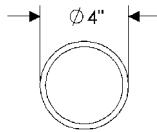

Globe 001
4" x 6 1/4" ..... $ 78.00 net