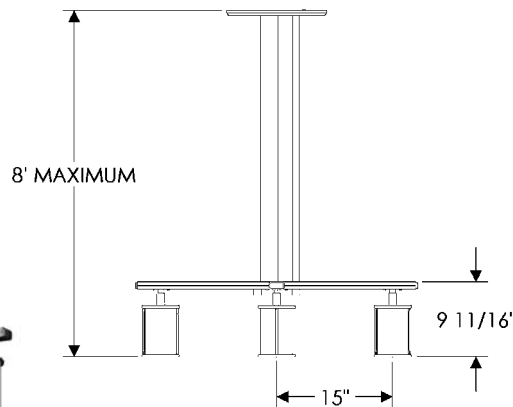

- All finishes are priced the same.
- Specify metal, patina, and escutcheon.
- Light fixtures are shown with G4513 Rectangular Escutcheon for illustration purposes only. The Cross Arm Chandelier is also available with G153 Rectangular Designer Escutcheon.
- Specify fixture lengths. The maximum standard length for Cross Arm Chandelier is 8'. Please specify if additional length is needed. Call RMH for pricing.
- Fixtures are UL rated for indoor and outdoor damp locations. A damp location is a protected area that is subject to moisture; such as under the eave of a roof.
- See page Tv-Tvi for electrical box location.
- Fixtures must be mounted independently of outlet box. Support blocking in ceiling is recommended.
- See page Ti for leather options. Refer to website or brochure for leather details.

Chandelier

C450 Cross Arm Chandelier with Round Glass
36 7/16" x 36 7/16" x 8' . . . . . $ 6970.00
with G153 Rectangular Designer Escutcheon*
. . . . . $ 7300.00

- 4 incandescent or compact fluorescent type A bulbs.
- 100 watts maximum.
- Bulbs not included.
- Price includes glass shade (Globe 001).
- Requires leather choice.

C450-LED Cross Arm Chandelier with Round Glass
36 7/16" x 36 7/16" x 8' . . . . . $ 7245.00
with G153 Rectangular Designer Escutcheon*
. . . . . $ 7575.00

- Price includes LED lamp.
- Price includes glass shade (Globe 001).
- Requires leather choice.

Weight: 50 lbs.