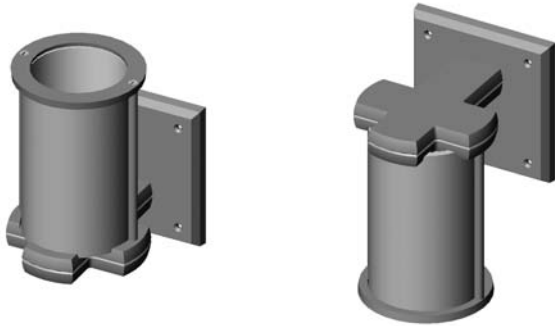

- All finishes are priced the same.
- Specify metal, patina, and escutcheon.
- Also available with E280 (5 1/2" x 5 1/2" Metro Escutcheon).
- Fixtures are UL listed for indoor and outdoor damp locations and wet locations. A damp location is a protected area that is subject to moisture; such as under the eave of a roof.
- See page Tv-Tvi for electrical box location.
- Fixtures must be mounted independently of outlet box. Support blocking in wall is recommended.

Wall Sconce

WS415 Truss-Ring Sconce with E403 Square Escutcheon

5 1/2" x 8 9/16" x 6 3/4" . . . . . $ 1695.00

- 1 incandescent or compact fluorescent type A bulb.
- 100 watts maximum.
- Bulb not included.
- Price includes glass shade (Globe 001).
- Available for wet locations (Globe 001-W).

WS415-LED Truss-Ring Sconce with E403 Square Escutcheon

5 1/2" x 8 9/16" x 6 3/4" . . . . . $ 1845.00

- Price includes LED lamp.
- Price includes glass shade (Globe 001).
- Available for wet locations (Globe 001-W).

Weight: 11 lbs.