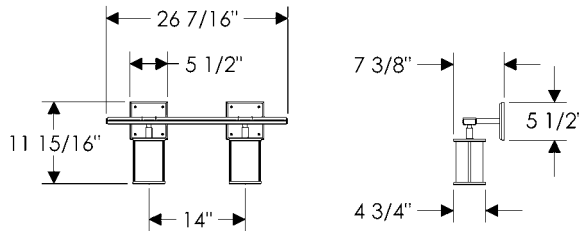

- All finishes are priced the same.
- Specify metal, patina, and escutcheon.
- Light fixtures are shown with E403 Square Escutcheon for illustration purposes only. The vanities are also available with E419 Round Escutcheon, E155 Square Designer Escutcheon, and E280 Metro Escutcheon.
- Fixtures are UL rated for indoor and outdoor damp locations. A damp location is a protected area that is subject to moisture; such as under the eave of a roof.
- See page *Tvii-Txii* for electrical box location.
- Fixtures must be mounted independently of outlet box. Support blocking in wall is recommended.
- See page *Ti* for leather options. Refer to website or brochure for leather details.

Vanity

V450-26 Lantern Vanity

11 15/16" x 26 7/16" x 7 3/8" . . . . . $ 2864.00
with E155 Square Designer Escutcheon*
. . . . . $ 3404.00

- 2 incandescent or compact fluorescent type A bulbs.
- 100 watts maximum.
- Bulbs not included.
- Price includes glass shades (Globe 001).
- Requires leather choice.

V450-26-LED Lantern Vanity

11 15/16" x 26 7/16" x 7 3/8" . . . . . $ 3039.00
with E155 Square Designer Escutcheon*
. . . . . $ 3579.00

- Price includes LED lamp.
- Price includes glass shade (Globe 001).
- Requires leather choice.

Weight: 21 lbs.