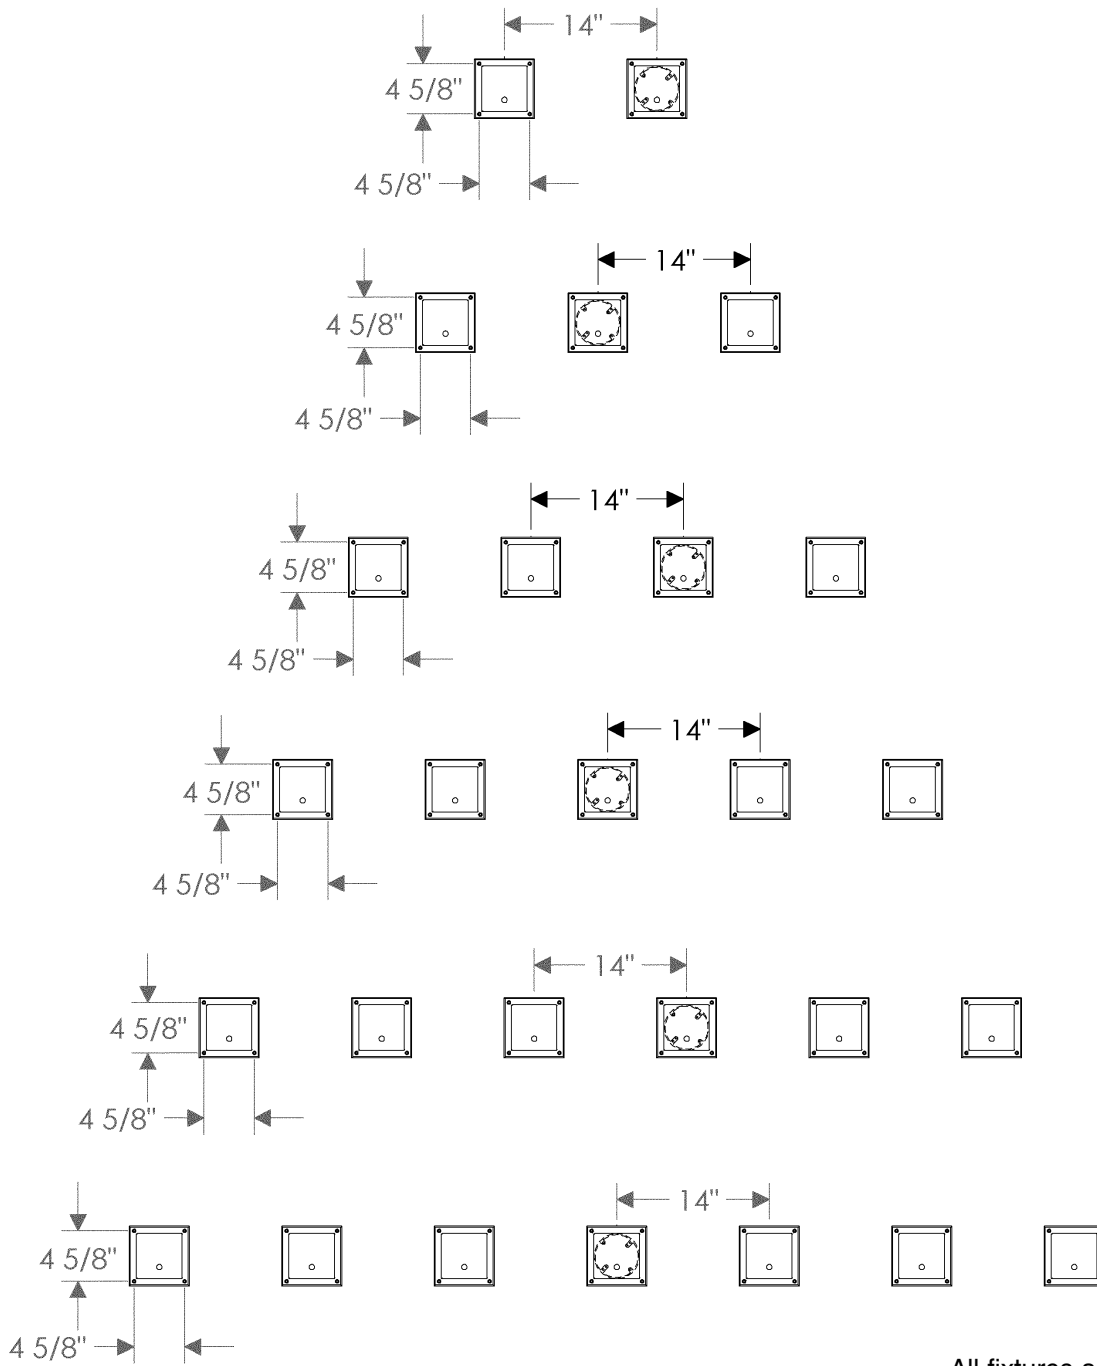

- It is the responsibility of the contractor and homeowner to confirm that the light fixture is properly installed.
- All fixtures are to be installed by a qualified electrician.
- All luminaires must be mounted or supported independently of an outlet box.

INCANDESCENT: VANITY ELECTRICAL BOX LOCATION: E155

All fixtures are listed.