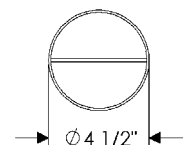

- All finishes are priced the same.
- Specify metal and patina.
- Available with E419 Round Escutcheon.
- Specify fixture lengths. The maximum standard length for the 3–Arm Chandelier is 73". Please specify if additional length is needed. Call RMH for pricing.
- Fixtures are UL rated for indoor and outdoor damp locations. A damp location is a protected area that is subject to moisture; such as under the eave of a roof.
- Fixtures must be mounted independently of outlet box. Support blocking in ceiling is recommended.

Chandelier

A C525 Towne 3–Arm Chandelier
Ø11 7/16" x 73" . . . . . $ 4742.00

- 3 incandescent or compact fluorescent type B bulbs.
- 60 watts maximum.
- Bulbs not included.
- Price includes fabric shade.
- Weight: 33 lbs.

OPTIONS

B C525 Towne 3–Arm Chandelier with crystals only
Ø11 7/16" x 73" . . . . . $ 5067.00

C C525 Towne 3–Arm Chandelier with prisms only
Ø11 7/16" x 73" . . . . . $ 5096.00

D C525 Towne 3–Arm Chandelier with crystals & prisms
Ø11 7/16" x 73" . . . . . $ 5421.00

SHADE OPTIONS

Cone 2

Drum 2