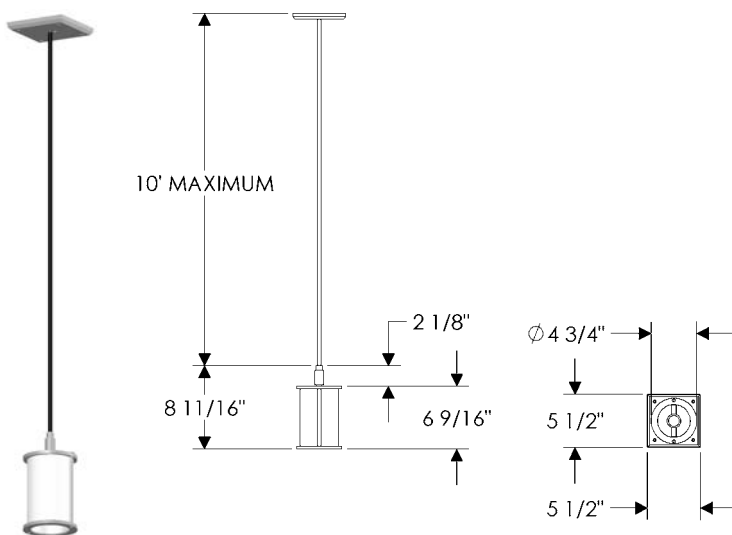

PE450 Bravo Pendant

4 3/4" x 4 3/4" x 128 11/16" . . . . . $ 1488.00
with E155 Square Designer Escutcheon*
. . . . . $ 1758.00

- 1 incandescent or compact fluorescent type A bulb.
- 100 watts maximum.
- Bulb not included.
- Price includes glass shade (Globe 001).
- Requires leather choice.

PE450-LED Bravo Pendant

4 3/4" x 4 3/4" x 128 11/16" . . . . . $ 1638.00
with E155 Square Designer Escutcheon*
. . . . . $ 1908.00

- Price includes LED lamp.
- Price includes glass shade (Globe 001).
- Requires leather choice.

Weight: 3 1/2 lbs.