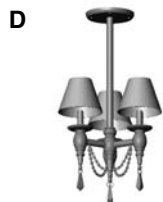

SHADE OPTIONS

Cone 2

Drum 2

- All finishes are priced the same.
- Specify metal, patina, and escutcheon.
- Light fixtures are shown with E403 Square Escutcheon for illustration purposes only. The pendants are also available with E419 Round Escutcheon, E155 Square Designer Escutcheon, and E280 Metro Escutcheon.
- The standard cable length for pendants is 10'. Please specify if additional length is needed. Call RMH for pricing.
- Fixtures are UL rated for indoor and outdoor damp locations. A damp location is a protected area that is subject to moisture; such as under the eave of a roof.
- See page Tv-Tvi for electrical box location.
- Fixtures must be mounted independently of outlet box. Support blocking in ceiling is recommended.
- See page Ti for leather options. Refer to website or brochure for leather details.