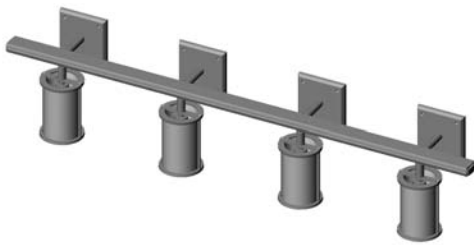

- All finishes are priced the same.
- Specify metal, patina, and escutcheon.
- Light fixtures are shown with E403 Square Escutcheon for illustration purposes only. The vanities are also available with E419 Round Escutcheon, E155 Square Designer Escutcheon and E280 Metro Escutcheon.
- Fixtures are UL rated for indoor and outdoor damp locations. A damp location is a protected area that is subject to moisture; such as under the eave of a roof.
- See page T vii-T xii for electrical box location.
- Fixtures must be mounted independently of outlet box. Support blocking in wall is recommended.
- See page T i for leather options. Refer to website or brochure for leather details.

Vanity

V450-54 Lantern Vanity

11 15/16" x 54 7/16" x 7 3/8" . . . . . $ 5380.00
with E155 Square Designer Escutcheon*
. . . . . $ 6460.00

- 4 incandescent or compact fluorescent type A bulbs.
- 100 watts maximum.
- Bulbs not included.
- Price includes glass shades (Globe 001).
- Requires leather choice.

V450-54-LED Lantern Vanity

11 15/16" x 54 7/16" x 7 3/8" . . . . . $ 5655.00
with E155 Square Designer Escutcheon*
. . . . . $ 6735.00

- Price includes LED lamp.
- Price includes glass shade (Globe 001).
- Requires leather choice.

Weight: 34 lbs.