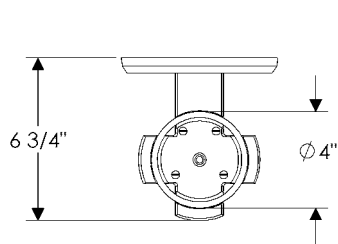

- All finishes are priced the same.
- Specify metal, patina, and escutcheon.
- Fixtures are UL listed for indoor and outdoor damp locations and wet locations. A damp location is a protected area that is subject to moisture; such as under the eave of a roof.
- See page Tv-Tvi for electrical box location.
- Fixtures must be mounted independently of outlet box. Support blocking in wall is recommended.

Wall Sconce

WS410 Truss Sconce with E419 Round Escutcheon
6 1/2" x 8 13/16" x 6 3/4" . . . . . $ 1530.00

- 1 incandescent or compact fluorescent type A bulb.
- 100 watts maximum.
- Bulb not included.
- Price includes glass shade (Globe 001).
- Available for wet locations (Globe 001-W).

WS410-LED Truss Sconce with E419 Round Escutcheon
6 1/2" x 8 13/16" x 6 3/4" . . . . . $ 1680.00

- Price includes LED lamp.
- Price includes glass shade (Globe 001).
- Available for wet locations (Globe 001-W).

Weight: 11 lbs.