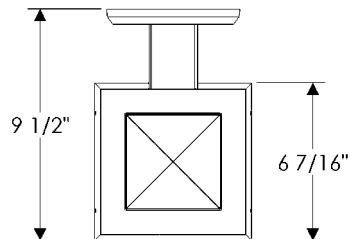

Wall Sconce

WS465 Lantern Sconce with G4513 Rectangular Escutcheon
6 7/16" x 13" x 9 1/2" ..... $ 1765.00

- 1 incandescent or compact fluorescent type A bulb.
- 100 watts maximum.
- Bulb not included.