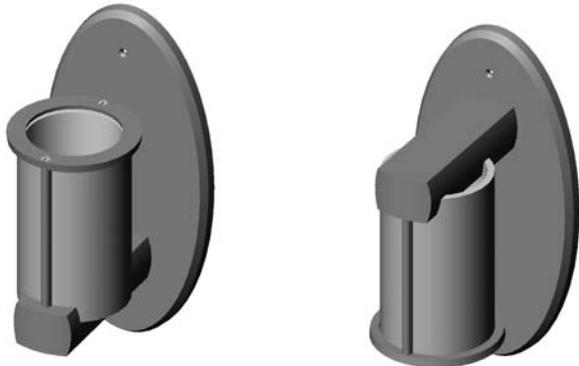

- All finishes are priced the same.
- Specify metal, patina, and escutcheon.
- Fixtures are UL listed for indoor and outdoor damp locations and wet locations. A damp location is a protected area that is subject to moisture; such as under the eave of a roof.
- See page Tv-Tvi for electrical box location.
- Fixtures must be mounted independently of outlet box. Support blocking in wall is recommended.

Wall Sconce