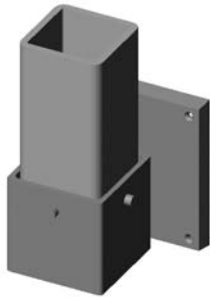

- All finishes are priced the same.
- Specify metal and patina.
- Fixtures are UL listed for indoor and outdoor damp locations and wet locations. A damp location is a protected area that is subject to moisture; such as under the eave of a roof.
- See page Tv-Tvi for electrical box location.
- Fixtures must be mounted independently of outlet box. Support blocking in wall is recommended.
- See page Ti for leather options. Refer to website or brochure for leather details.

Wall Sconce

WS419 Charlie Sconce with E280
Metro Escutcheon
3 1/2" x 9 1/4" x 5 7/8" ..... $ 1600.00
with E155 Square Designer Escutcheon*
..... $ 1870.00

- 1 incandescent or compact fluorescent type A bulb.
- 100 watts maximum.
- Bulb not included.
- Requires leather choice

Weight: 6 lbs.