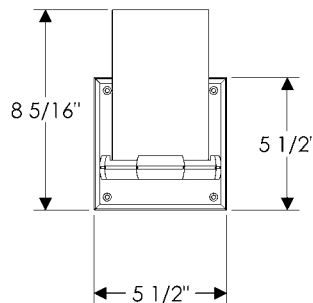

WS416 Truss Sconce with E403 Square Escutcheon
5 1/2" x 8 5/16" x 6 3/4" ..... $ 1530.00

- 1 incandescent or compact fluorescent type A bulb.
- 100 watts maximum.
- Bulb not included.
- Price includes glass shade (Globe 004).
- Available for wet locations (Globe 004-W).

WS416-LED Truss Sconce with E403 Square Escutcheon
5 1/2" x 8 5/16" x 6 3/4" ..... $ 1680.00

- Price includes LED lamp.
- Price includes glass shade (Globe 004).
- Available for wet locations (Globe 004-W).

Weight: 11 lbs.