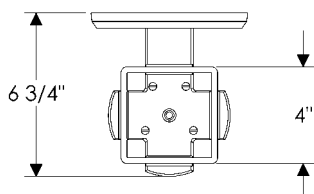

WS416 Truss Sconce with E560 Oval Escutcheon
6 1/2" x 13" x 6 3/4" . . . . . $ 1530.00

- 1 incandescent or compact fluorescent type A bulb.
- 100 watts maximum.
- Bulb not included.
- Price includes glass shade (Globe 004).
- Available for wet locations (Globe 004-W).

WS416-LED Truss Sconce with E560 Oval Escutcheon
6 1/2" x 13" x 6 3/4" . . . . . $ 1680.00

- Price includes LED lamp.
- Price includes glass shade (Globe 004).
- Available for wet locations (Globe 004-W).

Weight: 11 lbs.