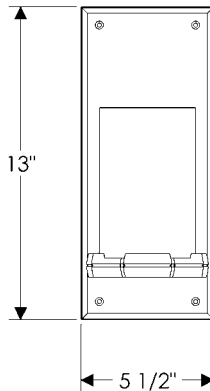

- All finishes are priced the same.
- Specify metal, patina, and escutcheon.
- Also available with E280 (5 1/2" x 5 1/2" Metro Escutcheon) or G290 (5 1/2" x 13" Metro Escutcheon).
- Fixtures are UL listed for indoor and outdoor damp locations and wet locations. A damp location is a protected area that is subject to moisture; such as under the eave of a roof.
- See page Tv-Tvi for electrical box location.
- Fixtures must be mounted independently of outlet box. Support blocking in wall is recommended.

Wall Sconce

WS410 Truss Wall Sconce with G4513 Rectangular Escutcheon
5 1/2" x 13" x 6 3/4" ..... $ 1530.00

- 1 incandescent or compact fluorescent type A bulb.
- 100 watts maximum.
- Bulb not included.
- Price includes glass shade (Globe 001).
- Available for wet locations (Globe 001-W).

WS410-LED Truss Wall Sconce with G4513 Rectangular Escutcheon
5 1/2" x 13" x 6 3/4" ..... $ 1680.00

- Price includes LED lamp.
- Price includes glass shade (Globe 001).
- Available for wet locations (Globe 001-W).

Weight: 11 lbs.