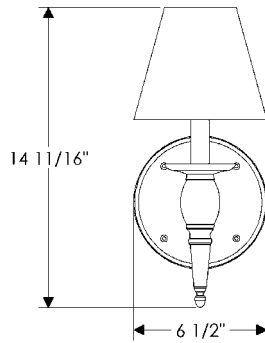

- All finishes are priced the same.
- Specify metal, patina, and escutcheon.
- Fixtures are UL listed for indoor and outdoor damp locations. A damp location is a protected area that is subject to moisture; such as under the eave of a roof.
- See page Tv-Tvi for electrical box location.
- Fixtures must be mounted independently of outlet box. Support blocking in wall is recommended.

Wall Sconce

1. **A WS500 Towne Sconce with E419 Round Escutcheon**
   6 1/2" x 14 11/16" x 7 3/4" . . . $ 1498.00
2. 1 incandescent or compact fluorescent type B bulbs.
   - 60 watts maximum.
   - Bulbs not included.
   - Price includes fabric shade (Cone 1 or Drum 1).
   - Weight: 7 lbs.

OPTIONS

1. **B WS500 Towne Sconce with Crystals only.**
   6 1/2" x 14 11/16" x 7 3/4" . . . $ 1602.00
2. **C WS500 Towne Sconce with Prism only.**
   6 1/2" x 14 11/16" x 7 3/4" . . . $ 1616.00
3. **D WS500 Towne Sconce with Crystals & Prism.**
   6 1/2" x 14 11/16" x 7 3/4" . . . $ 1720.00