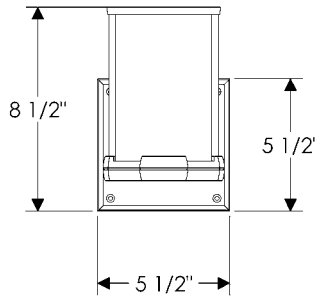

- All finishes are priced the same.
- Specify metal, patina, and escutcheon.
- Also available with E280 (5 1/2" x 5 1/2" Metro Escutcheon).
- Fixtures are UL listed for indoor and outdoor damp locations and wet locations. A damp location is a protected area that is subject to moisture; such as under the eave of a roof.
- See page Tvi-Tvi for electrical box location.
- Fixtures must be mounted independently of outlet box. Support blocking in wall is recommended.

Wall Sconce

WS418 Truss-Ring Sconce with E403 Square Escutcheon
5 1/2" x 8 1/2" x 6 3/4" . . . . . $ 1695.00

- 1 incandescent or compact fluorescent type A bulb.
- 100 watts maximum.
- Bulb not included.
- Price includes glass shade (Globe 004).
- Available for wet locations (Globe 004-W).

WS418-LED Truss-Ring Sconce with E403 Square Escutcheon
5 1/2" x 8 1/2" x 6 3/4" . . . . . $ 1845.00

- Price includes LED lamp.
- Price includes glass shade (Globe 004).
- Available for wet locations (Globe 004-W).

Weight: 11 lbs.