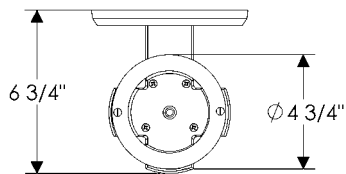

- All finishes are priced the same.
- Specify metal, patina, and escutcheon.
- Fixtures are UL listed for indoor and outdoor damp locations and wet locations. A damp location is a protected area that is subject to moisture; such as under the eave of a roof.
- See page Tv-Tvi for electrical box location.
- Fixtures must be mounted independently of outlet box. Support blocking in wall is recommended.

Wall Sconce

WS415 Truss-Ring Sconce with E560 Oval Escutcheon
6 1/2" x 13" x 6 3/4" . . . . . $ 1695.00

- 1 incandescent or compact fluorescent type A bulb.
- 100 watts maximum.
- Bulb not included.
- Price includes glass shade (Globe 001).
- Available for wet locations (Globe 001-W).

WS415-LED Truss-Ring Sconce with E560 Oval Escutcheon
6 1/2" x 13" x 6 3/4" . . . . . $ 1845.00

- Price includes LED lamp.
- Price includes glass shade (Globe 001).
- Available for wet locations (Globe 001-W).

Weight: 11 lbs.