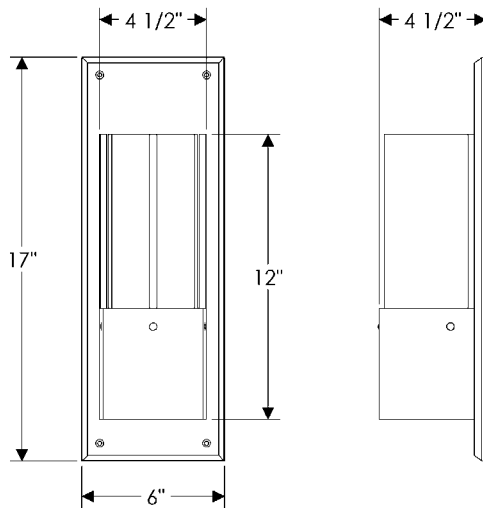

- All finishes are priced the same.
- Specify metal and patina.
- Fixtures are UL listed for indoor and outdoor damp locations. A damp location is a protected area that is subject to moisture; such as under the eave of a roof.
- See page Tv-Tvi for electrical box location.
- Fixtures must be mounted independently of outlet box. Support blocking in wall is recommended.

Wall Sconce

WS480 Tunnel Sconce

6" x 17" x 4 1/2" ..... $ 1540.00

- 1 incandescent or compact fluorescent type A bulb.
- 100 watts maximum.
- Bulb not included.
- Price includes glass shade (Curve Slump 3.5).

WS480-LED Tunnel Sconce

6" x 17" x 4 1/2" ..... $ 1690.00

- Price includes LED lamp.
- Price includes glass shade (Curve Slump 3.5).

Weight: 18 lbs.