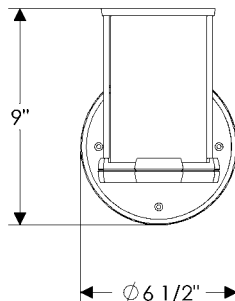

WS418 Truss-Ring Sconce with E419 Round Escutcheon
6 1/2" x 9" x 6 3/4" . . . . . $ 1695.00

- 1 incandescent or compact fluorescent type A bulb.
- 100 watts maximum.
- Bulb not included.
- Price includes glass shade (Globe 004).
- Available for wet locations (Globe 004-W).

WS418-LED Truss-Ring Sconce with E419 Round Escutcheon
6 1/2" x 9" x 6 3/4" . . . . . $ 1845.00

- Price includes LED lamp.
- Price includes glass shade (Globe 004).
- Available for wet locations (Globe 004-W).

Weight: 11 lbs.