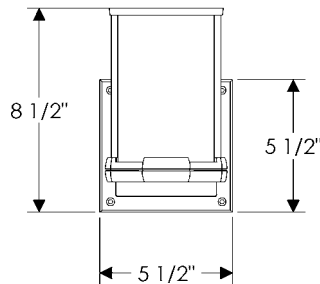

- All finishes are priced the same.
- Specify metal, patina, escutcheon, and leather.
- Fixtures are UL listed for indoor and outdoor damp locations and wet locations. A damp location is a protected area that is subject to moisture; such as under the eave of a roof.
- See page Tv-Tvi for electrical box location.
- Fixtures must be mounted independently of outlet box. Support blocking in wall is recommended.
- See page Ti for leather options. Refer to website or brochure for leather details.

Wall Sconce

WS418 Truss-Ring Sconce with E155 Square Designer Escutcheon
5 1/2" x 8 1/2" x 6 3/4" $1965.00

- 1 incandescent or compact fluorescent type A bulb.
- 100 watts maximum.
- Bulb not included.
- Price includes glass shade (Globe 004).
- Requires leather choice.

WS418-LED Truss-Ring Sconce with E155 Square Designer Escutcheon
5 1/2" x 8 1/2" x 6 3/4" $2115.00

- Price includes LED lamp.
- Price includes glass shade (Globe 004).
- Requires leather choice.

Weight: 11 lbs.