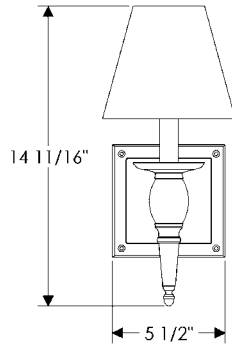

- All finishes are priced the same.
- Specify metal, patina, and escutcheon.
- Fixtures are UL listed for indoor and outdoor damp locations. A damp location is a protected area that is subject to moisture; such as under the eave of a roof.
- See page Tv-Tvi for electrical box location.
- Fixtures must be mounted independently of outlet box. Support blocking in wall is recommended.
- See page Ti for leather options. Refer to website or brochure for leather details.

Wall Sconce

A

1. **A WS500 Towne Sconce with E155 Square Designer Escutcheon**
   5 1/2" x 14 11/16" x 7 3/4" . . . $ 1768.00
2. 1 incandescent or compact fluorescent type B bulbs.
   - 60 watts maximum.
   - Bulbs not included.
   - Price includes fabric shade (Cone 1 or Drum 1).
   - Weight: 6.5 lbs.
3. Requires leather choice.

B