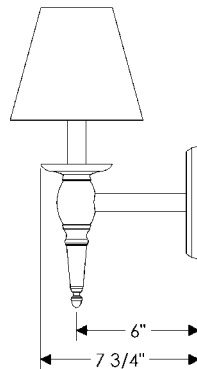

- All finishes are priced the same.
- Specify metal, patina, and escutcheon.
- Also available with E280 (5 1/2" x 5 1/2" Metro Escutcheon).
- Fixtures are UL listed for indoor and outdoor damp locations. A damp location is a protected area that is subject to moisture; such as under the eave of a roof.
- See page Tv-Tvi for electrical box location.
- Fixtures must be mounted independently of outlet box. Support blocking in wall is recommended.

Wall Sconce

A

1. **A WS500 Towne Sconce with E403 Square Escutcheon**
   5 1/2" x 14 11/16" x 7 3/4" . . . $ 1498.00
2. 1 incandescent or compact fluorescent type B bulbs.
   - 60 watts maximum.
   - Bulbs not included.
   - Price includes fabric shade (Cone 1 or Drum 1).
   - Weight: 6.5 lbs.

OPTIONS

1. **B WS500 Towne Sconce with Crystals only.**
   5 1/2" x 14 11/16" x 7 3/4" . . . $ 1602.00
2. **C WS500 Towne Sconce with Prism only.**
   5 1/2" x 14 11/16" x 7 3/4" . . . $ 1616.00
3. **D WS500 Towne Sconce with Crystals & Prism.**
   5 1/2" x 14 11/16" x 7 3/4" . . . $ 1720.00

B

C

D

SHADE OPTIONS

Cone 1

Drum 1