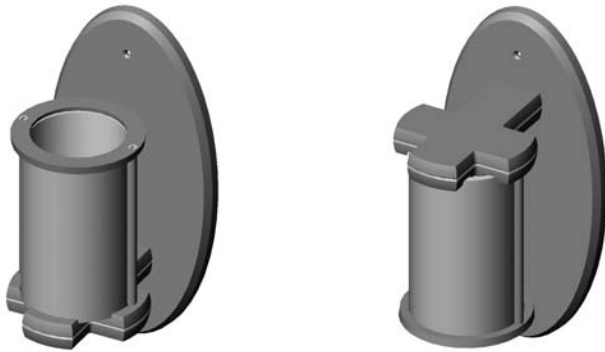

- All finishes are priced the same.
- Specify metal, patina, and escutcheon.
- Fixtures are UL listed for indoor and outdoor damp locations and wet locations. A damp location is a protected area that is subject to moisture; such as under the eave of a roof.
- See page Tv-Tvi for electrical box location.
- Fixtures must be mounted independently of outlet box. Support blocking in wall is recommended.

Wall Sconce

WS415 Truss-Ring Sconce with E560 Oval Escutcheon
6 1/2" x 13" x 6 3/4" . . . . . $ 1695.00

- 1 incandescent or compact fluorescent type A bulb.
- 100 watts maximum.
- Bulb not included.
- Price includes glass shade (Globe 001).
- Available for wet locations (Globe 001-W).

WS415-LED Truss-Ring Sconce with E560 Oval Escutcheon
6 1/2" x 13" x 6 3/4" . . . . . $ 1845.00

- Price includes LED lamp.
- Price includes glass shade (Globe 001).
- Available for wet locations (Globe 001-W).

Weight: 11 lbs.