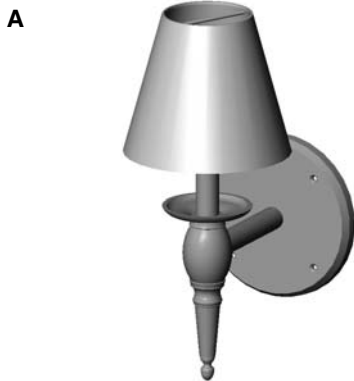

- All finishes are priced the same.
- Specify metal, patina, and escutcheon.
- Fixtures are UL listed for indoor and outdoor damp locations. A damp location is a protected area that is subject to moisture; such as under the eave of a roof.
- See page Tv-Tvi for electrical box location.
- Fixtures must be mounted independently of outlet box. Support blocking in wall is recommended.

Wall Sconce

1. **A WS500 Towne Sconce with E419 Round Escutcheon**
   6 1/2" x 14 11/16" x 7 3/4" . . . $ 1498.00
2. 1 incandescent or compact fluorescent type B bulbs.
   - 60 watts maximum.
   - Bulbs not included.
   - Price includes fabric shade (Cone 1 or Drum 1).
   - Weight: 7 lbs.

OPTIONS

1. **B WS500 Towne Sconce with Crystals only.**
   6 1/2" x 14 11/16" x 7 3/4" . . . $ 1602.00
2. **C WS500 Towne Sconce with Prism only.**
   6 1/2" x 14 11/16" x 7 3/4" . . . $ 1616.00
3. **D WS500 Towne Sconce with Crystals & Prism.**
   6 1/2" x 14 11/16" x 7 3/4" . . . $ 1720.00