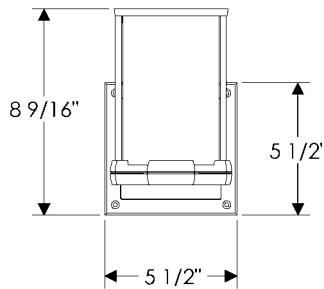

- All finishes are priced the same.
- Specify metal, patina, escutcheon, and leather.
- Fixtures are UL listed for indoor and outdoor damp locations and wet locations. A damp location is a protected area that is subject to moisture; such as under the eave of a roof.
- See page Tv-Tvi for electrical box location.
- Fixtures must be mounted independently of outlet box. Support blocking in wall is recommended.
- See page Ti for leather options. Refer to website or brochure for leather details.

Wall Sconce

WS415 Truss-Ring Sconce with E155 Square Designer Escutcheon
5 1/2" x 8 9/16" x 6 3/4" $1965.00

- 1 incandescent or compact fluorescent type A bulb.
- 100 watts maximum.
- Bulb not included.
- Price includes glass shade (Globe 001).
- Requires leather choice.

WS415-LED Truss-Ring Sconce with E155 Square Designer Escutcheon
5 1/2" x 8 9/16" x 6 3/4" $2115.00

- Price includes LED lamp.
- Price includes glass shade (Globe 001).
- Requires leather choice.

Weight: 11 lbs.