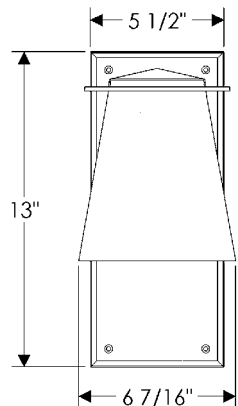

- Price includes LED lamp.

Weight: 27 lbs.

Wall Sconce

WS465 Lantern Sconce with G4513 Rectangular Escutcheon
 6 7/16" x 13" x 9 1/2" \$ 1765.00

- 1 incandescent or compact fluorescent type A bulb.
- 100 watts maximum.
- Bulb not included.