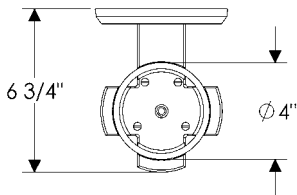

- All finishes are priced the same.
- Specify metal, patina, and escutcheon.
- Also available with E280 (5 1/2" x 5 1/2" Metro Escutcheon) or G290 (5 1/2" x 13" Metro Escutcheon).
- Fixtures are UL listed for indoor and outdoor damp locations and wet locations. A damp location is a protected area that is subject to moisture; such as under the eave of a roof.
- See page Tv-Tvi for electrical box location.
- Fixtures must be mounted independently of outlet box. Support blocking in wall is recommended.

Wall Sconce

WS410 Truss Wall Sconce with G4513 Rectangular Escutcheon
5 1/2" x 13" x 6 3/4" ..... $ 1530.00

- 1 incandescent or compact fluorescent type A bulb.
- 100 watts maximum.
- Bulb not included.
- Price includes glass shade (Globe 001).
- Available for wet locations (Globe 001-W).

WS410-LED Truss Wall Sconce with G4513 Rectangular Escutcheon
5 1/2" x 13" x 6 3/4" ..... $ 1680.00

- Price includes LED lamp.
- Price includes glass shade (Globe 001).
- Available for wet locations (Globe 001-W).

Weight: 11 lbs.