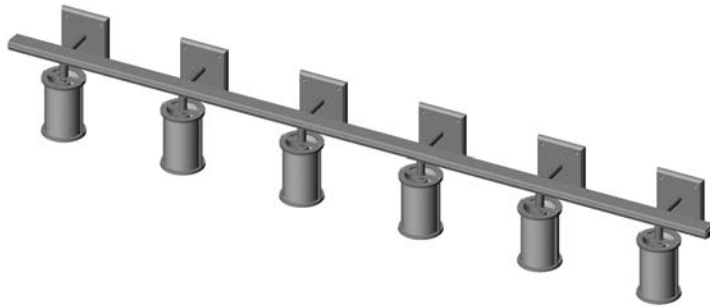

- All finishes are priced the same.
- Specify metal, patina, and escutcheon.
- Light fixtures are shown with E403 Square Escutcheon for illustration purposes only. The vanities are also available with E419 Round Escutcheon, E155 Square Designer Escutcheon, and E280 Metro Escutcheon.
- Fixtures are UL rated for indoor and outdoor damp locations. A damp location is a protected area that is subject to moisture; such as under the eave of a roof.
- See page *Tvii-Txii* for electrical box location.
- Fixtures must be mounted independently of outlet box. Support blocking in wall is recommended.
- See page *Ti* for leather options. Refer to website or brochure for leather details.

Vanity