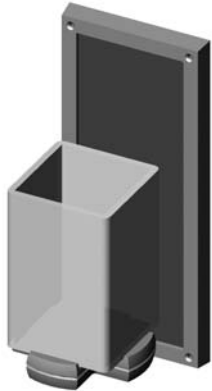

- All finishes are priced the same.
- Specify metal, patina, escutcheon, and leather.
- Fixtures are UL listed for indoor and outdoor damp locations and wet locations. A damp location is a protected area that is subject to moisture; such as under the eave of a roof.
- See page Tv-Tvi for electrical box location.
- Fixtures must be mounted independently of outlet box. Support blocking in wall is recommended.
- See page Ti for leather options. Refer to website or brochure for leather details.

Wall Sconce

WS416 Truss Sconce with G153 Rectangular Designer Escutcheon
5 1/2" x 13" x 6 3/4" $1860.00

- 1 incandescent or compact fluorescent type A bulb.
- 100 watts maximum.
- Bulb not included.
- Price includes glass shade (Globe 004).
- Requires leather choice.

WS416-LED Truss Sconce with G153 Rectangular Designer Escutcheon
5 1/2" x 13" x 6 3/4" $2010.00

- Price includes LED lamp.
- Price includes glass shade (Globe 004).
- Requires leather choice.

Weight: 11 lbs.