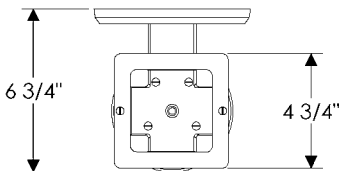

WS418 Truss-Ring Sconce with E419 Round Escutcheon
6 1/2" x 9" x 6 3/4" . . . . . $ 1695.00

- 1 incandescent or compact fluorescent type A bulb.
- 100 watts maximum.
- Bulb not included.
- Price includes glass shade (Globe 004).
- Available for wet locations (Globe 004-W).

WS418-LED Truss-Ring Sconce with E419 Round Escutcheon
6 1/2" x 9" x 6 3/4" . . . . . $ 1845.00

- Price includes LED lamp.
- Price includes glass shade (Globe 004).
- Available for wet locations (Globe 004-W).

Weight: 11 lbs.