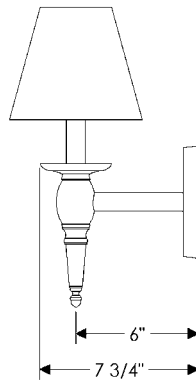

1. **OPTIONS**
2. **B WS500 Towne Sconce with Crystals only.**
   5 1/2" x 14 11/16" x 7 3/4" . . . $ 1872.00
3. **C WS500 Towne Sconce with Prism only.**
   5 1/2" x 14 11/16" x 7 3/4" . . . $ 1886.00
4. **D WS500 Towne Sconce with Crystals & Prism.**
   5 1/2" x 14 11/16" x 7 3/4" . . . $ 1990.00

C

D

SHADE OPTIONS

Cone 1