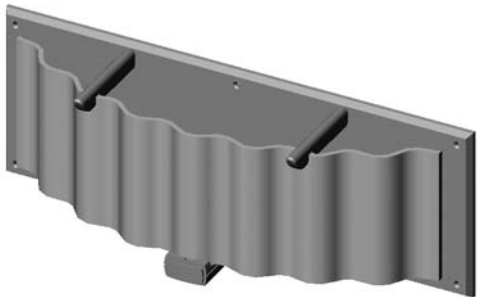

WS440-LED Plank Sconce with Flat Glass
 22" x 8" x 5 1/4" \$ 2160.00

- Price includes LED lamp.
- Price includes glass shade (Plank 20).

Weight: 22 lbs.

WS445 Plank Sconce with Corrugated Glass
 22" x 8" x 5 1/4" \$ 2010.00