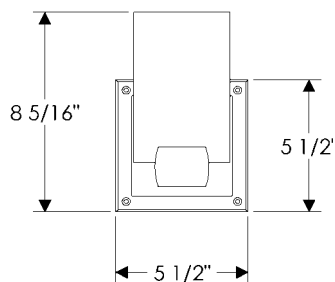

WS400 Post Sconce with E155 Square Designer Escutcheon
5 1/2" x 8 5/16" x 6 5/8" ..... $ 1764.00

- 1 incandescent or compact fluorescent type A bulb.
- 100 watts maximum.
- Bulb not included.
- Price includes glass shade (Globe 001).
- Requires leather choice.

WS400-LED Post Sconce with E155 Square Designer Escutcheon
5 1/2" x 8 5/16" x 6 5/8" ..... $ 1914.00

- Price includes LED lamp.
- Price includes glass shade (Globe 001).
- Requires leather choice.

Weight: 11 lbs.