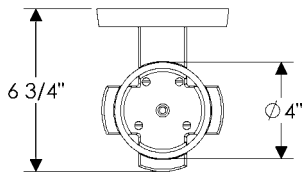

- All finishes are priced the same.
- Specify metal, patina, escutcheon, and leather.
- Fixtures are UL listed for indoor and outdoor damp locations and wet locations. A damp location is a protected area that is subject to moisture; such as under the eave of a roof.
- See page Tv-Tvi for electrical box location.
- Fixtures must be mounted independently of outlet box. Support blocking in wall is recommended.
- See page Ti for leather options. Refer to website or brochure for leather details.

Wall Sconce

WS410 Truss Sconce with G153 Rectangular Designer Escutcheon
5 1/2" x 13" x 6 3/4" ..... $ 1860.00

- 1 incandescent or compact fluorescent type A bulb.
- 100 watts maximum.
- Bulb not included.
- Price includes glass shade (Globe 001).
- Requires leather choice.

WS410 Truss Sconce with G153 Rectangular Designer Escutcheon
5 1/2" x 13" x 6 3/4" ..... $ 2010.00

- Price includes LED lamp.
- Price includes glass shade (Globe 001).
- Requires leather choice.

Weight: 11 lbs.