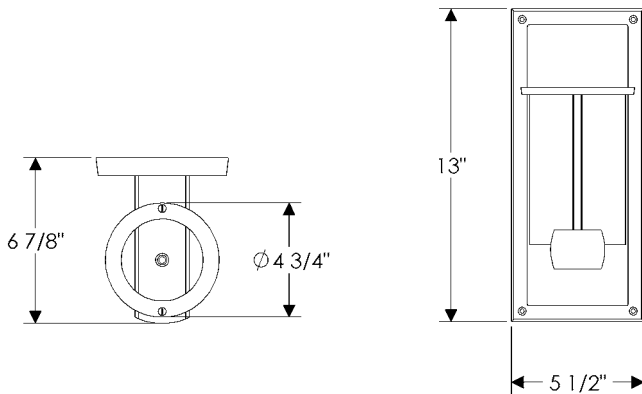

WS405 Post-Ring Sconce with G153
Rectangular Designer Escutcheon
5 1/2" x 13" x 6 7/8" ..... $ 1985.00

- 1 incandescent or compact fluorescent type A bulb.
- 100 watts maximum.
- Bulb not included.
- Price includes glass shade (Globe 001).
- Requires leather choice.

WS405-LED Post-Ring Sconce with G153
Rectangular Designer Escutcheon
5 1/2" x 13" x 6 7/8" ..... $ 2135.00

- Price includes LED lamp.
- Price includes glass shade (Globe 001).
- Requires leather choice.

Weight: 11 lbs.