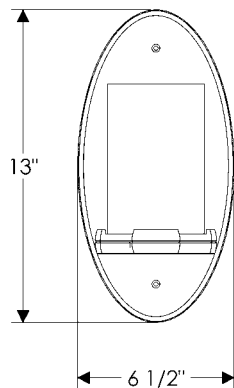

WS416 Truss Sconce with E560 Oval Escutcheon
6 1/2" x 13" x 6 3/4" . . . . . $ 1530.00

- 1 incandescent or compact fluorescent type A bulb.
- 100 watts maximum.
- Bulb not included.
- Price includes glass shade (Globe 004).
- Available for wet locations (Globe 004-W).

WS416-LED Truss Sconce with E560 Oval Escutcheon
6 1/2" x 13" x 6 3/4" . . . . . $ 1680.00

- Price includes LED lamp.
- Price includes glass shade (Globe 004).
- Available for wet locations (Globe 004-W).

Weight: 11 lbs.