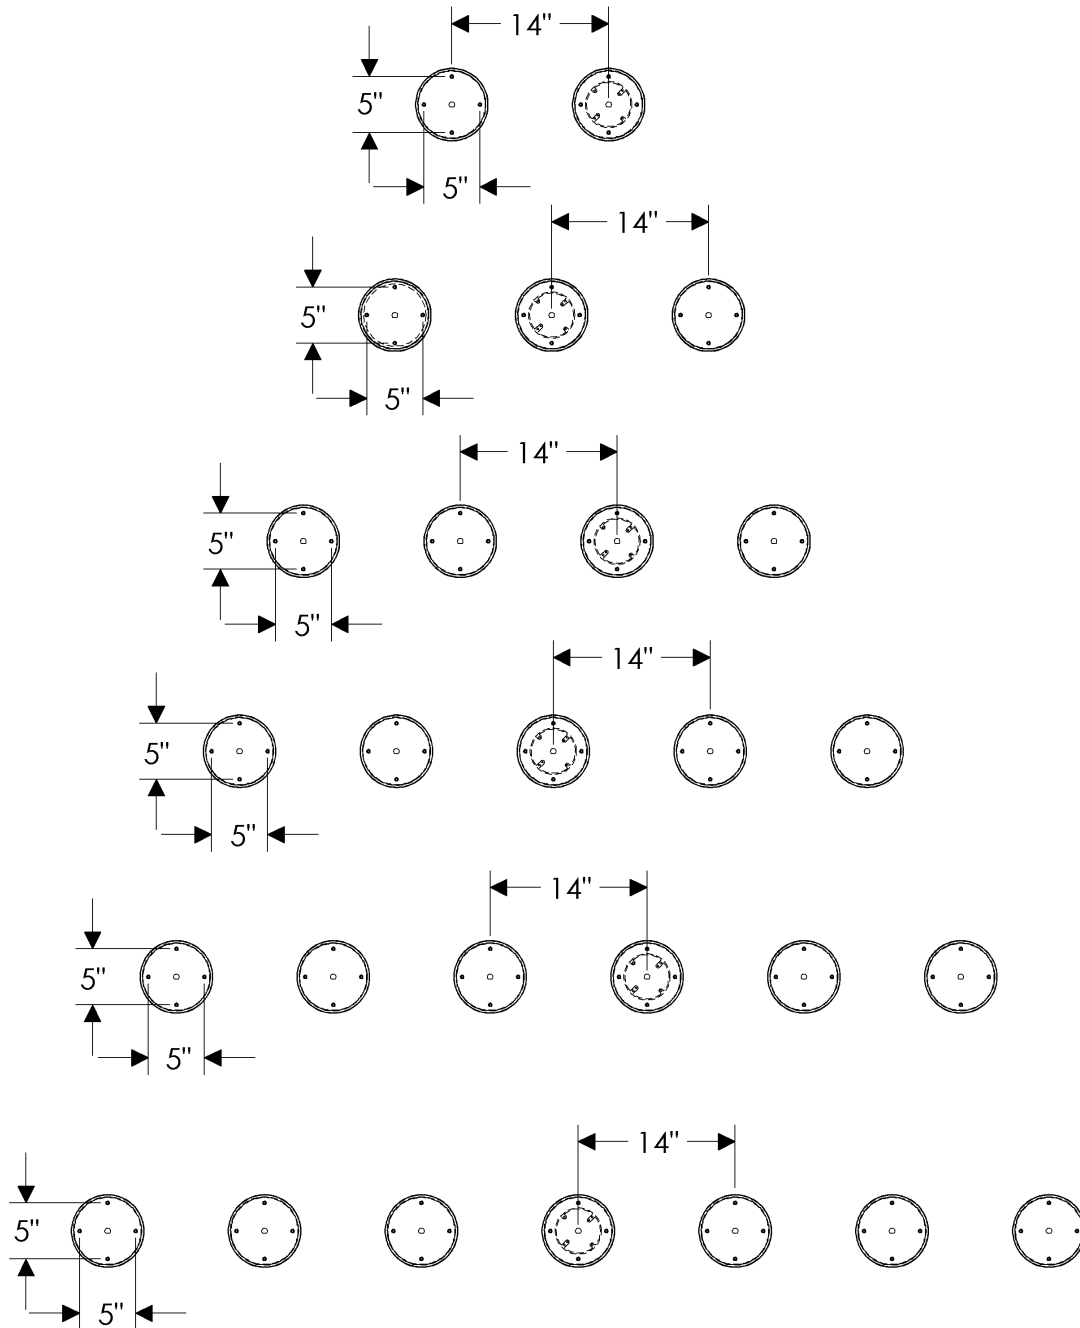

- It is the responsibility of the contractor and homeowner to confirm that the light fixture is properly installed.
- All fixtures are to be installed by a qualified electrician.
- All luminaires must be mounted or supported independently of an outlet box.

INCANDESCENT: VANITY ELECTRICAL BOX LOCATION: E419

All fixtures are listed.