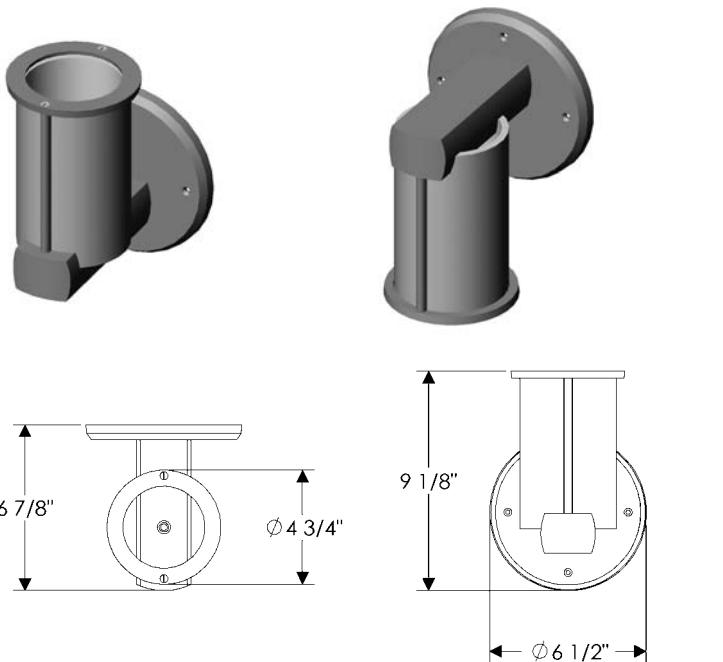

WS405 Post-Ring Sconce with E419 Round Escutcheon
6 1/2" x 9 1/8" x 6 7/8" ..... $ 1655.00

- 1 incandescent or compact fluorescent type A bulb.
- 100 watts maximum.
- Bulb not included.
- Price includes glass shade (Globe 001).
- Available for wet locations (Globe 001-W).

WS405-LED Post-Ring Sconce with E419 Round Escutcheon
6 1/2" x 9 1/8" x 6 7/8" ..... $ 1805.00

- Price includes LED lamp.
- Price includes glass shade (Globe 001).
- Available for wet locations (Globe 001-W).

Weight: 11 lbs.