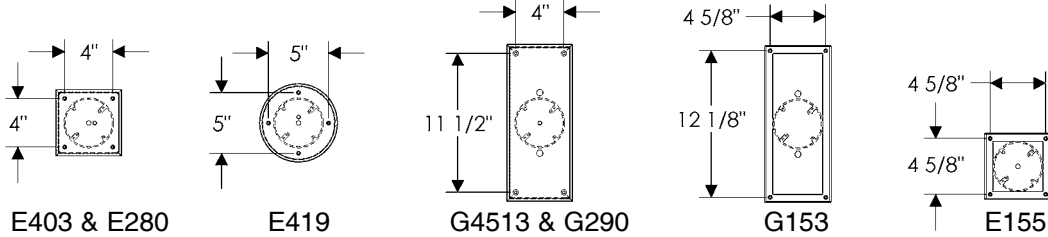

- It is the responsibility of the contractor and homeowner to confirm that the light fixture is properly installed.
- All fixtures are to be installed by a qualified electrician.
- All luminaires must be mounted or supported independently of an outlet box.
- WS421 requires a single gang electrical box.

INCANDESCENT: CHANDELIER AND PENDANT ELECTRICAL BOX LOCATION: