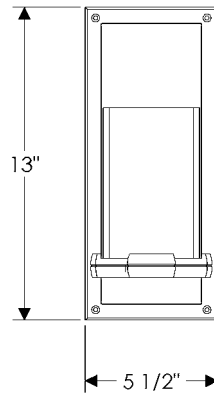

- All finishes are priced the same.
- Specify metal, patina, escutcheon, and leather.
- Fixtures are UL listed for indoor and outdoor damp locations and wet locations. A damp location is a protected area that is subject to moisture; such as under the eave of a roof.
- See page Tv-Tvi for electrical box location.
- Fixtures must be mounted independently of outlet box. Support blocking in wall is recommended.
- See page Ti for leather options. Refer to website or brochure for leather details.

Wall Sconce

WS416 Truss Sconce with G153 Rectangular Designer Escutcheon
5 1/2" x 13" x 6 3/4" $1860.00

- 1 incandescent or compact fluorescent type A bulb.
- 100 watts maximum.
- Bulb not included.
- Price includes glass shade (Globe 004).
- Requires leather choice.

WS416-LED Truss Sconce with G153 Rectangular Designer Escutcheon
5 1/2" x 13" x 6 3/4" $2010.00

- Price includes LED lamp.
- Price includes glass shade (Globe 004).
- Requires leather choice.

Weight: 11 lbs.