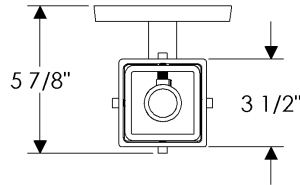

- All finishes are priced the same.
- Specify metal and patina.
- Fixtures are UL listed for indoor and outdoor damp locations and wet locations. A damp location is a protected area that is subject to moisture; such as under the eave of a roof.
- See page Tv-Tvi for electrical box location.
- Fixtures must be mounted independently of outlet box. Support blocking in wall is recommended.
- See page Ti for leather options. Refer to website or brochure for leather details.

Wall Sconce

WS419 Charlie Sconce with E280
Metro Escutcheon
3 1/2" x 9 1/4" x 5 7/8" ..... $ 1600.00
with E155 Square Designer Escutcheon*
..... $ 1870.00

- 1 incandescent or compact fluorescent type A bulb.
- 100 watts maximum.
- Bulb not included.
- Requires leather choice

Weight: 6 lbs.