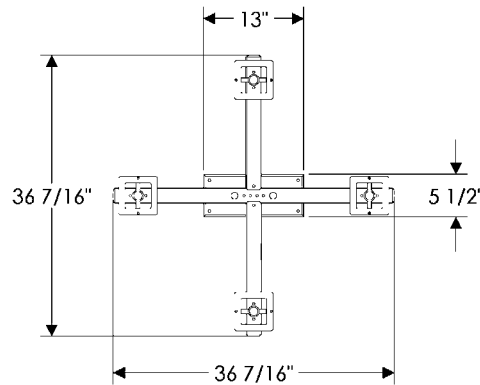

- All finishes are priced the same.
- Specify metal, patina, and escutcheon.
- Light fixtures are shown with G4513 Rectangular Escutcheon for illustration purposes only. The Cross Arm Chandelier is also available with G153 Rectangular Designer Escutcheon.
- Specify fixture lengths. The maximum standard length for Cross Arm Chandelier is 8'. Please specify if additional length is needed. Call RMH for pricing.
- Fixtures are UL rated for indoor and outdoor damp locations. A damp location is a protected area that is subject to moisture; such as under the eave of a roof.
- See page Tv-Tvi for electrical box location.
- Fixtures must be mounted independently of outlet box. Support blocking in ceiling is recommended.
- See page Ti for leather options. Refer to website or brochure for leather details.

Chandelier

C455 Cross Arm Chandelier with Square Glass
36 7/16" x 36 7/16" x 8' . . . . . $ 6970.00
with G153 Rectangular Designer Escutcheon*
. . . . . $ 7300.00

- 4 incandescent or compact fluorescent type A bulbs.
- 100 watts maximum.
- Bulbs not included.
- Price includes glass shade (Globe 004).
- Requires leather choice.

C455-LED Cross Arm Chandelier with Square Glass
36 7/16" x 36 7/16" x 8' . . . . . $ 7245.00
with G153 Rectangular Designer Escutcheon*
. . . . . $ 7575.00

- Price includes LED lamp.
- Price includes glass shade (Globe 004).
- Requires leather choice.

Weight: 50 lbs.