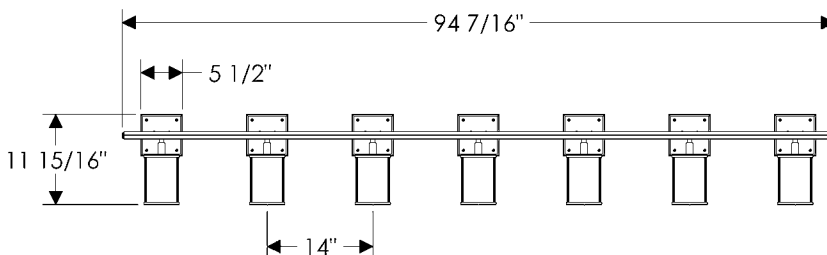

V450-82 Lantern Vanity
11 15/16" x 82 7/16" x 7 3/8" ..... $ 8033.00
with E155 Square Designer Escutcheon*
.....$ 9653.00

- 6 incandescent or compact fluorescent type A bulbs.
- 100 watts maximum.
- Bulbs not included.
- Price includes glass shades (Globe 001).
- Requires leather choice.

V450-82-LED Lantern Vanity
11 15/16" x 82 7/16" x 7 3/8" ..... $ 8408.00
with E155 Square Designer Escutcheon*
.....$ 10,028.00

- Price includes LED lamp.
- Price includes glass shade (Globe 001).
- Requires leather choice.

Weight: 45 lbs.