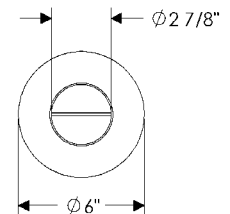

SHADE OPTIONS

Cone 2

Drum 2

- All finishes are priced the same.
- Specify metal, patina, and escutcheon.
- Light fixtures are shown with E403 Square Escutcheon for illustration purposes only. The pendants are also available with E419 Round Escutcheon, E155 Square Designer Escutcheon, and E280 Metro Escutcheon.
- The standard cable length for pendants is 10'. Please specify if additional length is needed. Call RMH for pricing.
- Fixtures are UL rated for indoor and outdoor damp locations. A damp location is a protected area that is subject to moisture; such as under the eave of a roof.
- See page Tv-Tvi for electrical box location.
- Fixtures must be mounted independently of outlet box. Support blocking in ceiling is recommended.
- See page Ti for leather options. Refer to website or brochure for leather details.