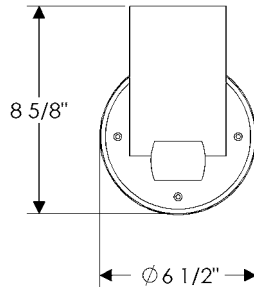

- All finishes are priced the same.
- Specify metal, patina, and escutcheon.
- Fixtures are UL listed for indoor and outdoor damp locations and wet locations. A damp location is a protected area that is subject to moisture; such as under the eave of a roof.
- See page Tv-Tvi for electrical box location.
- Fixtures must be mounted independently of outlet box. Support blocking in wall is recommended.

Wall Sconce

WS400 Post Sconce with E419 Round Escutcheon
6 1/2" x 8 5/8" x 6 5/8" . . . . . $ 1494.00

- 1 incandescent or compact fluorescent type A bulb.
- 100 watts maximum.
- Bulb not included.
- Price includes glass shade (Globe 001).
- Available for wet locations (Globe 001-W).

WS400-LED Post Sconce with E419 Round Escutcheon
6 1/2" x 8 5/8" x 6 5/8" . . . . . $ 1644.00

- Price includes LED lamp.
- Price includes glass shade (Globe 001).
- Available for wet locations (Globe 001-W).

Weight: 11 lbs.