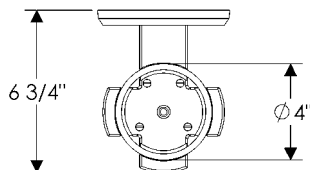

WS410 Truss Sconce with E403 Square Escutcheon
5 1/2" x 8 5/16" x 6 3/4" ..... $ 1530.00

- 1 incandescent or compact fluorescent type A bulb.
- 100 watts maximum.
- Bulb not included.
- Price includes glass shades (Globe 001).
- Available for wet locations (Globe 001-W).

WS410-LED Truss Sconce with E403 Square Escutcheon
5 1/2" x 8 5/16" x 6 3/4" ..... $ 1680.00

- Price includes LED lamp.
- Price includes glass shade (Globe 001).
- Available for wet locations (Globe 001-W).

Weight: 11 lbs.