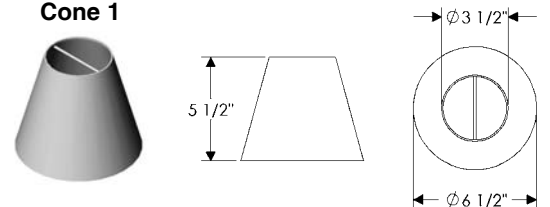

SHADE OPTIONS

Cone 1