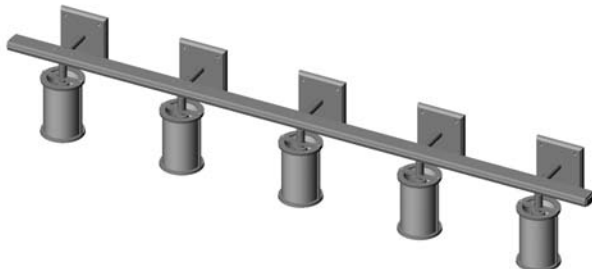

V450-68 Lantern Vanity

11 15/16" x 68 7/16" x 7 3/8" . . . . . $ 6760.00
with E155 Square Designer Escutcheon*
. . . . . $ 8110.00

- 5 incandescent or compact fluorescent type A bulbs.
- 100 watts maximum.
- Bulbs not included.
- Price includes glass shades (Globe 001)
- Requires leather choice.

V450-68-LED Lantern Vanity

11 15/16" x 68 7/16" x 7 3/8" . . . . . $ 7100.00
with E155 Square Designer Escutcheon*
. . . . . $ 8450.00

- Price includes LED lamp.
- Price includes glass shade (Globe 001).
- Requires leather choice.

Weight: 40 lbs.