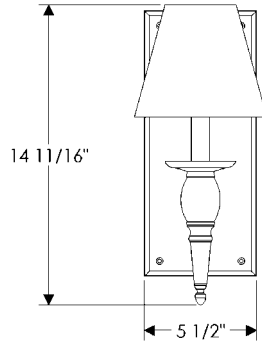

- All finishes are priced the same.
- Specify metal, patina, and escutcheon.
- Also available with G290 (5 1/2" x 13" Metro Escutcheon).
- Fixtures are UL listed for indoor and outdoor damp locations. A damp location is a protected area that is subject to moisture; such as under the eave of a roof.
- See page Tv-Tvi for electrical box location.
- Fixtures must be mounted independently of outlet box. Support blocking in wall is recommended.

Wall Sconce

1. **A WS500 Towne Sconce with G4513 Rectangular Escutcheon**
   5 1/2" x 14 11/16" x 7 3/4" . . . . $ 1498.00
2. 1 incandescent or compact fluorescent type B bulbs.
   - 60 watts maximum.
   - Bulbs not included.
   - Price includes fabric shade (Cone 1 or Drum 1).
   - Weight: 9.5 lbs.

OPTIONS

1. **B WS500 Towne Sconce with Crystals only.**
   5 1/2" x 14 11/16" x 7 3/4" . . . . $ 1602.00
2. **C WS500 Towne Sconce with Prism only.**
   5 1/2" x 14 11/16" x 7 3/4" . . . . $ 1616.00
3. **D WS500 Towne Sconce with Crystals & Prism.**
   5 1/2" x 14 11/16" x 7 3/4" . . . . $ 1720.00