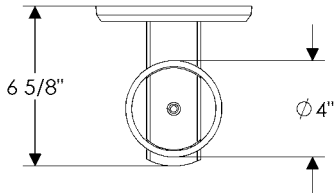

- All finishes are priced the same.
- Specify metal, patina, and escutcheon.
- Fixtures are UL listed for indoor and outdoor damp locations and wet locations. A damp location is a protected area that is subject to moisture; such as under the eave of a roof.
- See page Tv-Tvi for electrical box location.
- Fixtures must be mounted independently of outlet box. Support blocking in wall is recommended.

Wall Sconce

WS400 Post Sconce with E419 Round Escutcheon
6 1/2" x 8 5/8" x 6 5/8" . . . . . $ 1494.00

- 1 incandescent or compact fluorescent type A bulb.
- 100 watts maximum.
- Bulb not included.
- Price includes glass shade (Globe 001).
- Available for wet locations (Globe 001-W).

WS400-LED Post Sconce with E419 Round Escutcheon
6 1/2" x 8 5/8" x 6 5/8" . . . . . $ 1644.00

- Price includes LED lamp.
- Price includes glass shade (Globe 001).
- Available for wet locations (Globe 001-W).

Weight: 11 lbs.