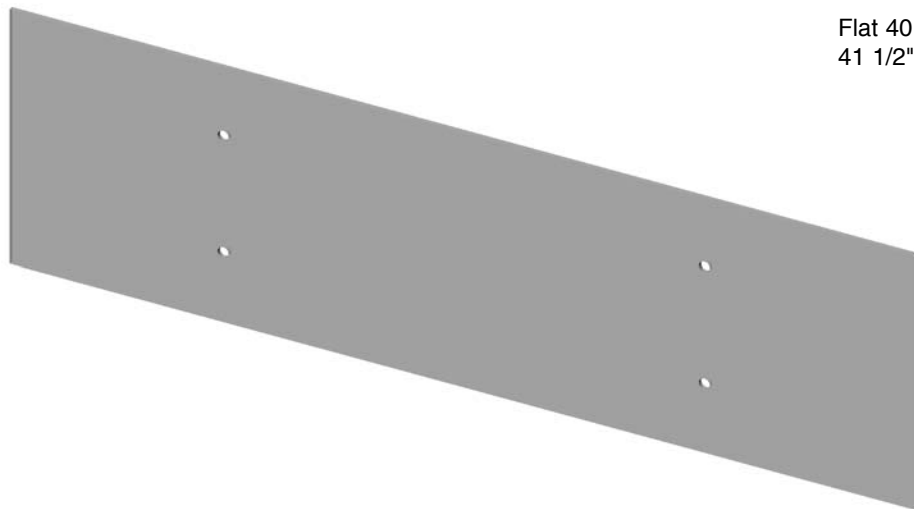

Flat 40
41 1/2" x 12" x 1/4" ..... $ 280.00 net