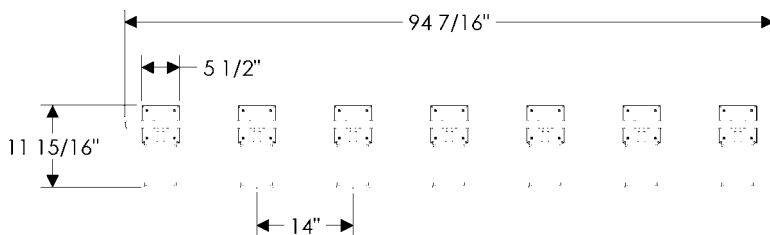

V455-82-LED Lantern Vanity

11 15/16" x 82 7/16" x 7 3/8" . . . . . $ 8408.00
with E155 Square Designer Escutcheon*
. . . . . $ 10,028.00

- Price includes LED lamp.
- Price includes glass shades (Globe 004).
- Requires leather choice.

Weight: 45 lbs.