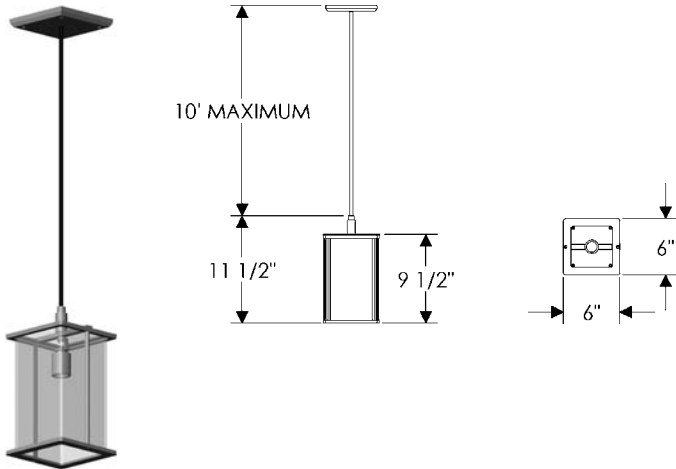

- All finishes are priced the same.
- Specify metal, patina, and escutcheon.
- Light fixtures are shown with E403 Square Escutcheon for illustration purposes only. The pendants are also available with E419 Round Escutcheon, E155 Square Designer Escutcheon, and E280 Metro Escutcheon.
- The standard cable length for pendants is 10'. Please specify if additional length is needed. Call RMH for pricing.
- Fixtures are UL rated for indoor and outdoor damp locations. A damp location is a protected area that is subject to moisture; such as under the eave of a roof.
- See page Tv-Tvi for electrical box location.
- Fixtures must be mounted independently of outlet box. Support blocking in ceiling is recommended.
- See page Ti for leather options. Refer to website or brochure for leather details.

Pendants

PE465 Echo Pendant

6" x 6" x 131 1/2" ..... $ 2814.00
with E155 Square Designer Escutcheon*
..... $ 3084.00

- 1 incandescent type A bulb.
- 100 watts maximum.
- Bulb not included.
- Price includes glass shade (Globe 005).
- Requires leather choice.

Weight: 7 lbs.