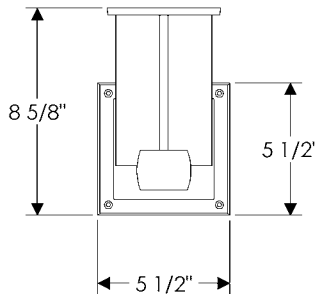

- All finishes are priced the same.
- Specify metal, patina, escutcheon, and leather.
- Fixtures are UL listed for indoor and outdoor damp locations and wet locations. A damp location is a protected area that is subject to moisture; such as under the eave of a roof.
- See page Tv-Tvi for electrical box location.
- Fixtures must be mounted independently of outlet box. Support blocking in wall is recommended.
- See page Ti for leather options. Refer to website or brochure for leather details.

Wall Sconce

WS405 Post-Ring Sconce with E155 Square Designer Escutcheon
5 1/2" x 8 5/8" x 6 7/8" . . . . . $ 1925.00

- 1 incandescent or compact fluorescent type A bulb.
- 100 watts maximum.
- Bulb not included.
- Price includes glass shade (Globe 001).
- Requires leather choice.

WS405-LED Post-Ring Sconce with E155 Square Designer Escutcheon
5 1/2" x 8 5/8" x 6 7/8" . . . . . $ 2075.00

- Price includes LED lamp.
- Price includes glass shade (Globe 001).
- Requires leather choice.

Weight: 11 lbs.