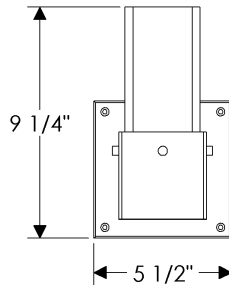

- All finishes are priced the same.
- Specify metal and patina.
- Fixtures are UL listed for indoor and outdoor damp locations and wet locations. A damp location is a protected area that is subject to moisture; such as under the eave of a roof.
- See page Tv-Tvi for electrical box location.
- Fixtures must be mounted independently of outlet box. Support blocking in wall is recommended.
- See page Ti for leather options. Refer to website or brochure for leather details.

Wall Sconce

WS419 Charlie Sconce with E280
Metro Escutcheon
3 1/2" x 9 1/4" x 5 7/8" ..... $ 1600.00
with E155 Square Designer Escutcheon*
..... $ 1870.00

- 1 incandescent or compact fluorescent type A bulb.
- 100 watts maximum.
- Bulb not included.
- Requires leather choice

Weight: 6 lbs.