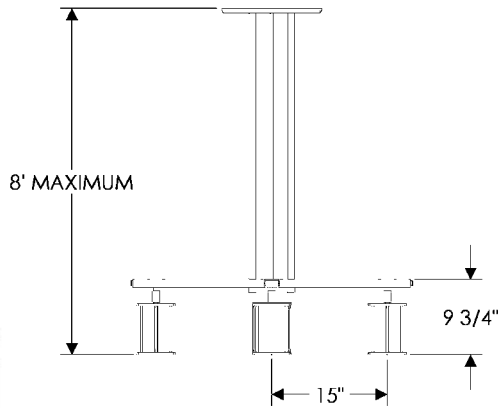

- All finishes are priced the same.
- Specify metal, patina, and escutcheon.
- Light fixtures are shown with G4513 Rectangular Escutcheon for illustration purposes only. The Cross Arm Chandelier is also available with G153 Rectangular Designer Escutcheon.
- Specify fixture lengths. The maximum standard length for Cross Arm Chandelier is 8'. Please specify if additional length is needed. Call RMH for pricing.
- Fixtures are UL rated for indoor and outdoor damp locations. A damp location is a protected area that is subject to moisture; such as under the eave of a roof.
- See page Tv-Tvi for electrical box location.
- Fixtures must be mounted independently of outlet box. Support blocking in ceiling is recommended.
- See page Ti for leather options. Refer to website or brochure for leather details.

Chandelier

C455 Cross Arm Chandelier with Square Glass
36 7/16" x 36 7/16" x 8' . . . . . $ 6970.00
with G153 Rectangular Designer Escutcheon*
. . . . . $ 7300.00

- 4 incandescent or compact fluorescent type A bulbs.
- 100 watts maximum.
- Bulbs not included.
- Price includes glass shade (Globe 004).
- Requires leather choice.

C455-LED Cross Arm Chandelier with Square Glass
36 7/16" x 36 7/16" x 8' . . . . . $ 7245.00
with G153 Rectangular Designer Escutcheon*
. . . . . $ 7575.00

- Price includes LED lamp.
- Price includes glass shade (Globe 004).
- Requires leather choice.

Weight: 50 lbs.