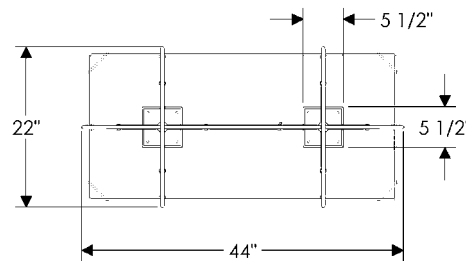

Weight: 44 lbs.

- All finishes are priced the same.
- Specify metal, patina, and escutcheon.
- Light fixtures are shown with E403 Square escutcheon for illustration purposes only.
The Double Cube Chandelier is also available with E155 Square Designer escutcheon.
- The standard length for cube chandeliers is 10'. Please specify if additional length is needed. Call RMH for pricing.
- Fixtures are UL rated for indoor and outdoor damp locations. A damp location is a protected area that is subject to moisture; such as under the eave of a roof.
- See page Tv-Tvi for electrical box location.
- Fixtures must be mounted independently of outlet box. Support blocking in ceiling is recommended.
- See page Ti for leather options. Refer to website or brochure for leather details.

Weight: 85 lbs.

- All finishes are priced the same.
- Specify metal, patina, and escutcheon.
- Light fixtures are shown with G4513 Rectangular Escutcheon for illustration purposes only. The Cross Arm Chandelier is also available with G153 Rectangular Designer Escutcheon.
- Specify fixture lengths. The maximum standard length for Cross Arm Chandelier is 8'. Please specify if additional length is needed. Call RMH for pricing.
- Fixtures are UL rated for indoor and outdoor damp locations. A damp location is a protected area that is subject to moisture; such as under the eave of a roof.
- See page Tv-Tvi for electrical box location.
- Fixtures must be mounted independently of outlet box. Support blocking in ceiling is recommended.
- See page Ti for leather options. Refer to website or brochure for leather details.