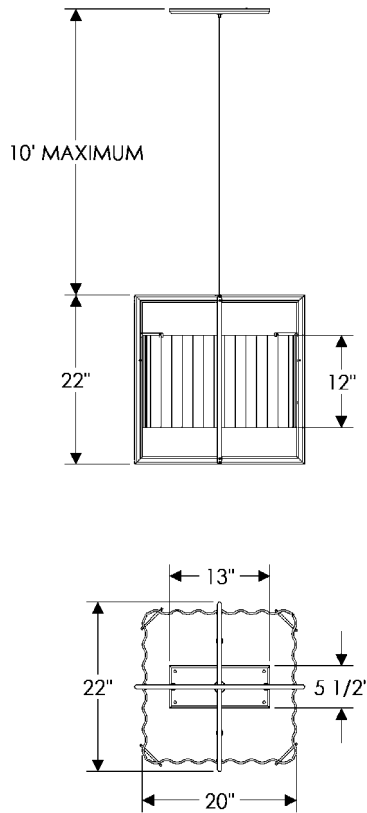

- All finishes are priced the same.
- Specify metal, patina, and escutcheon.
- Light fixtures are shown with G4513 Rectangular escutcheon for illustration purposes only. The Cube Chandelier is also available with G153 Rectangular Designer escutcheon.
- The standard length for cube chandeliers is 10'. Please specify if additional length is needed. Call RMH for pricing.
- Fixtures are UL rated for indoor and outdoor damp locations. A damp location is a protected area that is subject to moisture; such as under the eave of a roof.
- See page Tv-Tvi for electrical box location.
- Fixtures must be mounted independently of outlet box. Support blocking in ceiling is recommended.
- See page Ti for leather options. Refer to website or brochure for leather details.

Chandelier

C400CB Cube Chandelier with Corrugated Box
22" x 22" x 10' ..... $ 7875.00
with G153 Rectangular Designer Escutcheon*
..... $ 8145.00

- 4 incandescent or compact fluorescent type B bulbs.
- 60 watts maximum.
- Bulbs not included.
- Price includes glass shade (Corrugated Flat 20).
- Requires leather choice.

C400CB-LED Cube Chandelier with Corrugated Box
22" x 22" x 10' ..... $ 8150.00
with G153 Rectangular Designer Escutcheon*
..... $ 8420.00

- Price includes LED lamp.
- Price includes glass shade (Corrugated Flat 20).
- Requires leather choice.

Weight: 44 lbs.