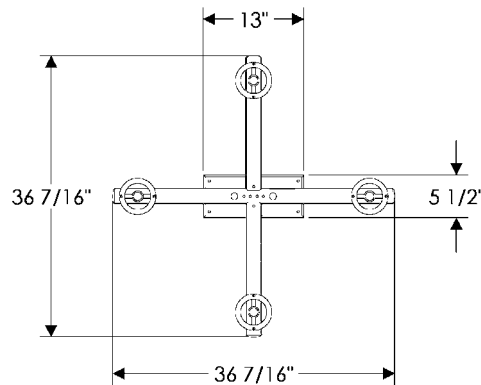

- All finishes are priced the same.
- Specify metal, patina, and escutcheon.
- Light fixtures are shown with G4513 Rectangular Escutcheon for illustration purposes only. The Cross Arm Chandelier is also available with G153 Rectangular Designer Escutcheon.
- Specify fixture lengths. The maximum standard length for Cross Arm Chandelier is 8'. Please specify if additional length is needed. Call RMH for pricing.
- Fixtures are UL rated for indoor and outdoor damp locations. A damp location is a protected area that is subject to moisture; such as under the eave of a roof.
- See page Tv-Tvi for electrical box location.
- Fixtures must be mounted independently of outlet box. Support blocking in ceiling is recommended.
- See page Ti for leather options. Refer to website or brochure for leather details.

Chandelier

C450 Cross Arm Chandelier with Round Glass
36 7/16" x 36 7/16" x 8' . . . . . $ 6970.00
with G153 Rectangular Designer Escutcheon*
. . . . . $ 7300.00

- 4 incandescent or compact fluorescent type A bulbs.
- 100 watts maximum.
- Bulbs not included.
- Price includes glass shade (Globe 001).
- Requires leather choice.

C450-LED Cross Arm Chandelier with Round Glass
36 7/16" x 36 7/16" x 8' . . . . . $ 7245.00
with G153 Rectangular Designer Escutcheon*
. . . . . $ 7575.00

- Price includes LED lamp.
- Price includes glass shade (Globe 001).
- Requires leather choice.

Weight: 50 lbs.