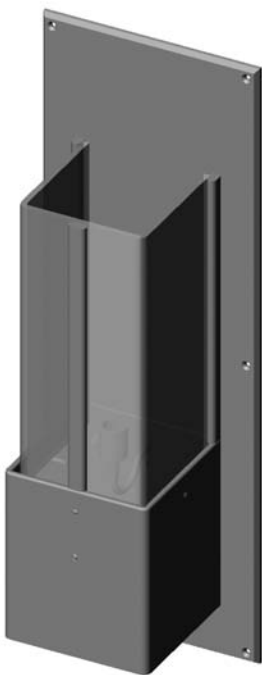

WS430 Vessel Sconce
12" x 33 15/16" x 8 3/16" . . . . . $ 5173.00

- 1 incandescent or compact fluorescent type A bulb.
- 100 watts maximum.
- Bulb not included.
- Price includes glass shade (Square Slump 7).

WS430-LED Vessel Sconce
12" x 33 15/16" x 8 3/16" . . . . . $ 5348.00

- Price includes LED lamp.
- Price includes glass shade (Square Slump 7).

Weight: 85 lbs.