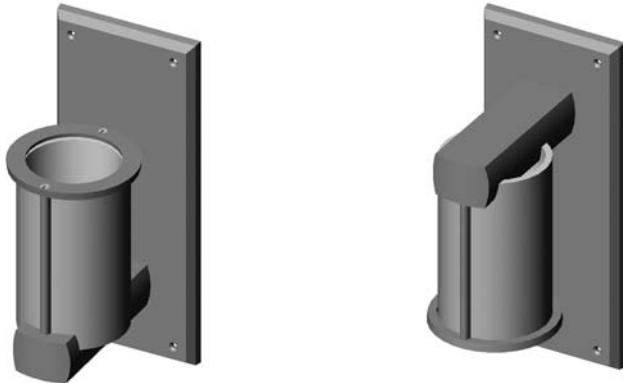

- All finishes are priced the same.
- Specify metal, patina, and escutcheon.
- Also available with G290 (5 1/2" x 13" Metro Escutcheon).
- Fixtures are UL listed for indoor and outdoor damp locations and wet locations. A damp location is a protected area that is subject to moisture; such as under the eave of a roof.
- See page Tv-Tvi for electrical box location.
- Fixtures must be mounted independently of outlet box. Support blocking in wall is recommended.

Wall Sconce