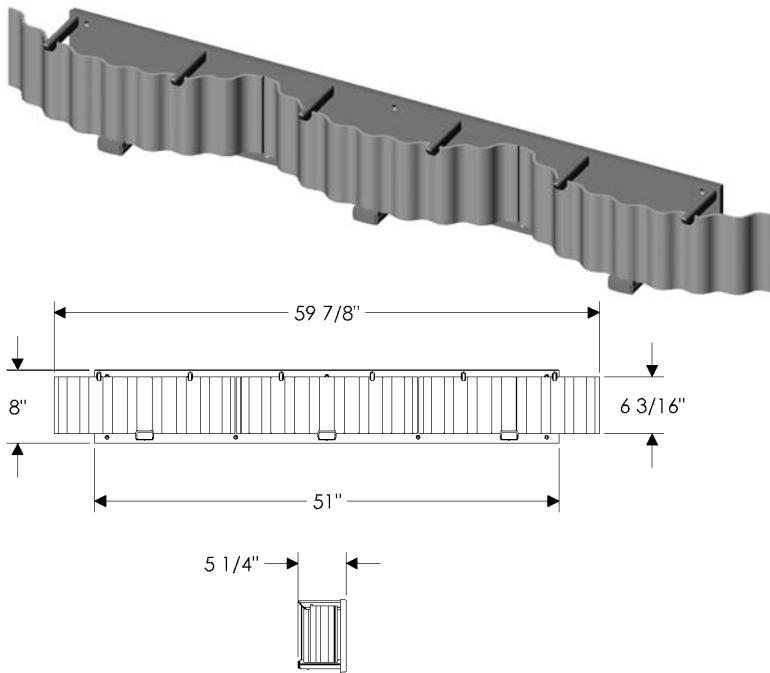

V445 Triple Plank with Corrugated Glass
8" x 60" x 5 3/8" ..... $ 5560.00

- 3 incandescent or compact fluorescent type A bulbs.
- 100 watts maximum.
- Bulbs not included.
- Price includes glass shades (Corrugated Plank 20).

V445-LED Triple Plank with Corrugated Glass
8" x 60" x 5 3/8" ..... $ 5800.00

- Price includes LED lamp.
- Price includes glass shades (Corrugated Plank 20).
- Requires leather choice.

Weight: 60 lbs.