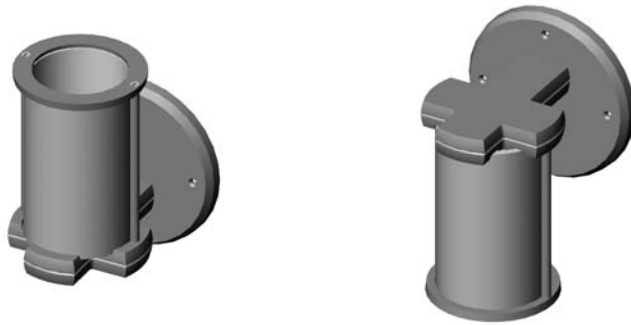

WS415 Truss-Ring Sconce with E419 Round Escutcheon

6 1/2" x 9 1/16" x 6 3/4" . . . . . $ 1695.00

- 1 incandescent or compact fluorescent type A bulb.
- 100 watts maximum.
- Bulb not included.
- Price includes glass shade (Globe 001).
- Available for wet locations (Globe 001-W).

WS415-LED Truss-Ring Sconce with E419 Round Escutcheon

6 1/2" x 9 1/16" x 6 3/4" . . . . . $ 1845.00

- Price includes LED lamp.
- Price includes glass shade (Globe 001).
- Available for wet locations (Globe 001-W).

Weight: 11 lbs.