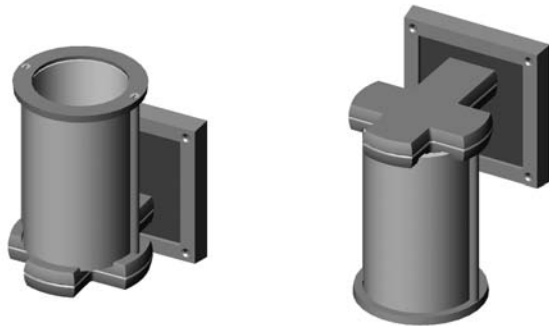

- All finishes are priced the same.
- Specify metal, patina, escutcheon, and leather.
- Fixtures are UL listed for indoor and outdoor damp locations and wet locations. A damp location is a protected area that is subject to moisture; such as under the eave of a roof.
- See page Tv-Tvi for electrical box location.
- Fixtures must be mounted independently of outlet box. Support blocking in wall is recommended.
- See page Ti for leather options. Refer to website or brochure for leather details.

Wall Sconce

WS415 Truss-Ring Sconce with E155 Square Designer Escutcheon
5 1/2" x 8 9/16" x 6 3/4" $1965.00

- 1 incandescent or compact fluorescent type A bulb.
- 100 watts maximum.
- Bulb not included.
- Price includes glass shade (Globe 001).
- Requires leather choice.

WS415-LED Truss-Ring Sconce with E155 Square Designer Escutcheon
5 1/2" x 8 9/16" x 6 3/4" $2115.00

- Price includes LED lamp.
- Price includes glass shade (Globe 001).
- Requires leather choice.

Weight: 11 lbs.