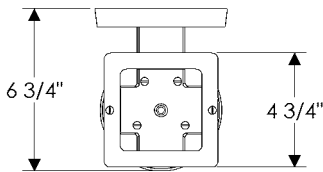

- All finishes are priced the same.
- Specify metal, patina, escutcheon, and leather.
- Fixtures are UL listed for indoor and outdoor damp locations and wet locations. A damp location is a protected area that is subject to moisture; such as under the eave of a roof.
- See page Tv-Tvi for electrical box location.
- Fixtures must be mounted independently of outlet box. Support blocking in wall is recommended.
- See page Ti for leather options. Refer to website or brochure for leather details.

Wall Sconce

WS418 Truss-Ring Sconce with G153 Rectangular Designer Escutcheon
5 1/2" x 13" x 6 3/4" $2025.00

- 1 incandescent or compact fluorescent type A bulb.
- 100 watts maximum.
- Bulb not included.
- Price includes glass shade (Globe 004).
- Requires leather choice.

WS418-LED Truss-Ring Sconce with G153 Rectangular Designer Escutcheon
5 1/2" x 13" x 6 3/4" $2175.00

- Price includes LED lamp.
- Price includes glass shade (Globe 004).
- Requires leather choice.

Weight: 11 lbs.