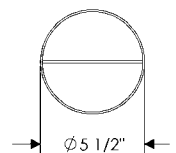

- All finishes are priced the same.
- Specify metal, patina, and escutcheon.
- Fixtures are UL listed for indoor and outdoor damp locations. A damp location is a protected area that is subject to moisture; such as under the eave of a roof.
- See page Tv-Tvi for electrical box location.
- Fixtures must be mounted independently of outlet box. Support blocking in wall is recommended.
- See page Ti for leather options. Refer to website or brochure for leather details.

Wall Sconce

A

1. **A WS500 Towne Sconce with E155 Square Designer Escutcheon**
   5 1/2" x 14 11/16" x 7 3/4" . . . $ 1768.00
2. 1 incandescent or compact fluorescent type B bulbs.
   - 60 watts maximum.
   - Bulbs not included.
   - Price includes fabric shade (Cone 1 or Drum 1).
   - Weight: 6.5 lbs.
3. Requires leather choice.

B

1. **OPTIONS**
2. **B WS500 Towne Sconce with Crystals only.**
   5 1/2" x 14 11/16" x 7 3/4" . . . $ 1872.00
3. **C WS500 Towne Sconce with Prism only.**
   5 1/2" x 14 11/16" x 7 3/4" . . . $ 1886.00
4. **D WS500 Towne Sconce with Crystals & Prism.**
   5 1/2" x 14 11/16" x 7 3/4" . . . $ 1990.00

C

D

SHADE OPTIONS

Cone 1

Drum 1