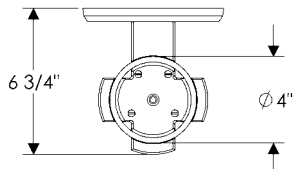

WS410 Truss Sconce with E560 Oval Escutcheon
6 1/2" x 13" x 6 3/4" . . . . . $ 1530.00

- 1 incandescent or compact fluorescent type A bulb.
- 100 watts maximum.
- Bulb not included.
- Price includes glass shade (Globe 001).
- Available for wet locations (Globe 001-W).

WS410-LED Truss Sconce with E560 Oval Escutcheon
6 1/2" x 13" x 6 3/4" . . . . . $ 1680.00

- Price includes LED lamp.
- Price includes glass shade (Globe 001).
- Available for wet locations (Globe 001-W).

Weight: 11 lbs.