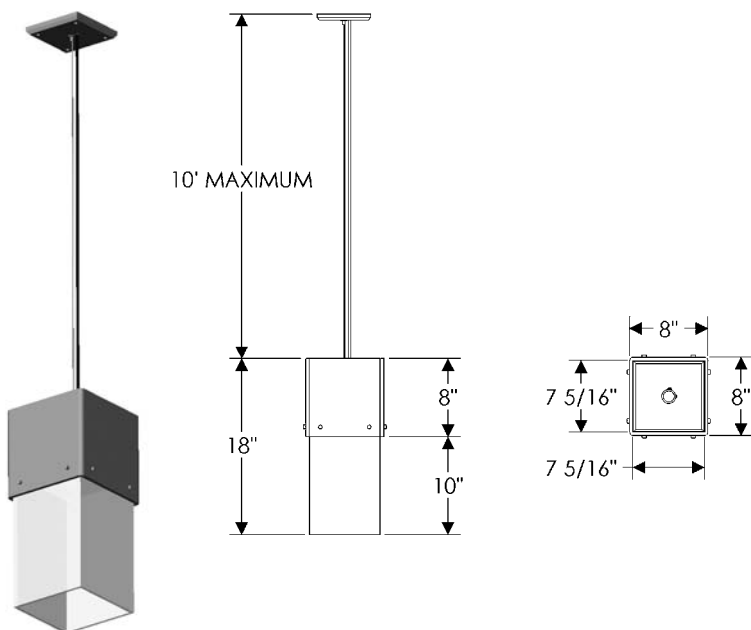

PE430 Delta Pendant
8" x 8" x 138" ..... $ 3650.00
with E155 Square Designer Escutcheon*
..... $ 3920.00

- 100 watts maximum.
- Bulb not included.
- Price includes glass shade (Shade 10).
- Requires leather choice.

PE430-LED Delta Pendant
8" x 8" x 138" ..... $ 3800.00
with E155 Square Designer Escutcheon*
..... $ 4070.00

- Price includes LED lamp.
- Price includes glass shade (Shade 10).
- Requires leather choice.

Weight: 40 lbs.