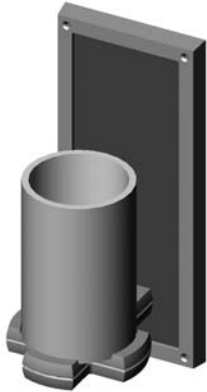

- All finishes are priced the same.
- Specify metal, patina, escutcheon, and leather.
- Fixtures are UL listed for indoor and outdoor damp locations and wet locations. A damp location is a protected area that is subject to moisture; such as under the eave of a roof.
- See page Tv-Tvi for electrical box location.
- Fixtures must be mounted independently of outlet box. Support blocking in wall is recommended.
- See page Ti for leather options. Refer to website or brochure for leather details.

Wall Sconce

WS410 Truss Sconce with G153 Rectangular Designer Escutcheon
5 1/2" x 13" x 6 3/4" ..... $ 1860.00

- 1 incandescent or compact fluorescent type A bulb.
- 100 watts maximum.
- Bulb not included.
- Price includes glass shade (Globe 001).
- Requires leather choice.

WS410 Truss Sconce with G153 Rectangular Designer Escutcheon
5 1/2" x 13" x 6 3/4" ..... $ 2010.00

- Price includes LED lamp.
- Price includes glass shade (Globe 001).
- Requires leather choice.

Weight: 11 lbs.