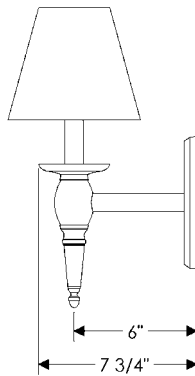

OPTIONS

- B WS500 Towne Sconce with Crystals only.**
 6 1/2" x 14 11/16" x 7 3/4" . . . \$ 1602.00
- C WS500 Towne Sconce with Prism only.**
 6 1/2" x 14 11/16" x 7 3/4" . . . \$ 1616.00
- D WS500 Towne Sconce with Crystals & Prism.**
 6 1/2" x 14 11/16" x 7 3/4" . . . \$ 1720.00