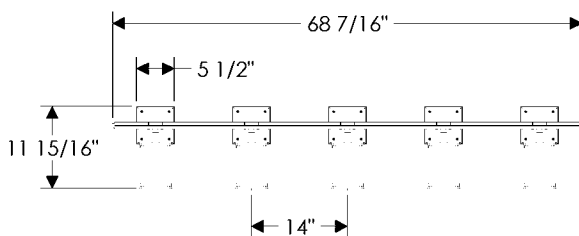

V450-68 Lantern Vanity

11 15/16" x 68 7/16" x 7 3/8" . . . . . $ 6760.00
with E155 Square Designer Escutcheon*
. . . . . $ 8110.00

- 5 incandescent or compact fluorescent type A bulbs.
- 100 watts maximum.
- Bulbs not included.
- Price includes glass shades (Globe 001)
- Requires leather choice.

V450-68-LED Lantern Vanity

11 15/16" x 68 7/16" x 7 3/8" . . . . . $ 7100.00
with E155 Square Designer Escutcheon*
. . . . . $ 8450.00

- Price includes LED lamp.
- Price includes glass shade (Globe 001).
- Requires leather choice.

Weight: 40 lbs.