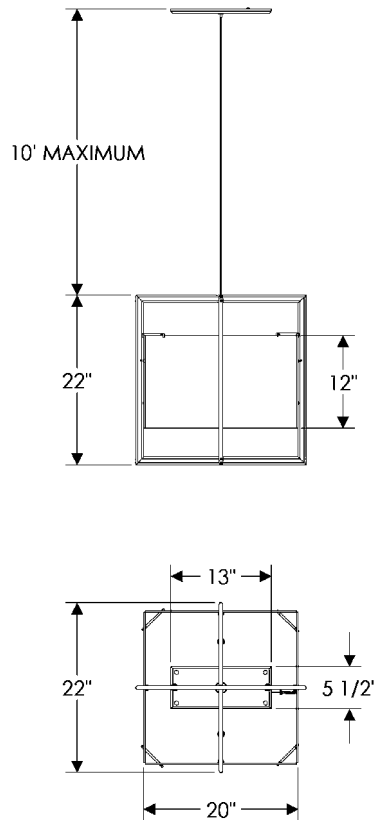

- All finishes are priced the same.
- Specify metal, patina, and escutcheon.
- Light fixtures are shown with G4513 Rectangular Escutcheon for illustration purposes only. The Cube Chandelier is also available with G153 Rectangular Designer Escutcheon.
- The standard length for cube chandeliers is 10'. Please specify if additional length is needed. Call RMH for pricing.
- Fixtures are UL rated for indoor and outdoor damp locations. A damp location is a protected area that is subject to moisture; such as under the eave of a roof.
- See page Tv-Tvi for electrical box location.
- Fixtures must be mounted independently of outlet box. Support blocking in ceiling is recommended.
- See page Ti for leather options. Refer to website or brochure for leather details.

Chandelier

C400FB Cube Chandelier with Flat Box
22" x 22" x 10' ..... $ 7875.00
with G153 Rectangular Designer Escutcheon*
..... $ 8145.00

- 4 incandescent or compact fluorescent type B bulbs.
- 60 watts maximum.
- Bulbs not included.
- Price includes glass shade (Flat 20).
- Requires leather choice.

C400FB-LED Cube Chandelier with Flat Box
22" x 22" x 10' ..... $ 8150.00
with G153 Rectangular Designer Escutcheon*
..... $ 8420.00

- Price includes LED lamp.
- Price includes glass shade (Flat 20).
- Requires leather choice.

Weight: 44 lbs.