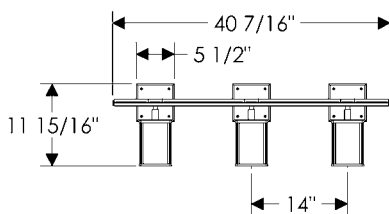

V455-40 Lantern Vanity

11 15/16" x 40 7/16" x 7 3/8" . . . . . $ 4155.00
with E155 Square Designer Escutcheon*
. . . . . $ 4965.00

- 3 incandescent or compact fluorescent type A bulbs.
- 100 watts maximum.
- Bulbs not included.
- Price includes glass shades (Globe 004).
- Requires leather choice.

V455-40-LED Lantern Vanity

11 15/16" x 40 7/16" x 7 3/8" . . . . . $ 4395.00
with E155 Square Designer Escutcheon*
. . . . . $ 5205.00

- Price includes LED lamp.
- Price includes glass shades (Globe 004).
- Requires leather choice.

Weight: 27 lbs.