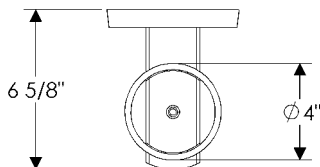

WS400 Post Sconce with E155 Square Designer Escutcheon
5 1/2" x 8 5/16" x 6 5/8" ..... $ 1764.00

- 1 incandescent or compact fluorescent type A bulb.
- 100 watts maximum.
- Bulb not included.
- Price includes glass shade (Globe 001).
- Requires leather choice.

WS400-LED Post Sconce with E155 Square Designer Escutcheon
5 1/2" x 8 5/16" x 6 5/8" ..... $ 1914.00

- Price includes LED lamp.
- Price includes glass shade (Globe 001).
- Requires leather choice.

Weight: 11 lbs.