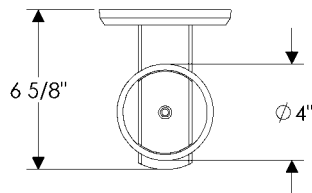

- All finishes are priced the same.
- Specify metal, patina, and escutcheon.
- Also available with E280 (5 1/2" x 5 1/2" Metro Escutcheon) or G290 (5 1/2" x 13" Metro Escutcheon).
- Fixtures are UL listed for indoor and outdoor damp locations and wet locations. A damp location is a protected area that is subject to moisture; such as under the eave of a roof.
- See page Tv-Tvi for electrical box location.
- Fixtures must be mounted independently of outlet box. Support blocking in wall is recommended.

Wall Sconce

WS400 Post Sconce with G4513 Rectangular Escutcheon

5 1/2" x 13" x 6 5/8" . . . . . $ 1494.00

- 1 incandescent or compact fluorescent type A bulb.
- 100 watts maximum.
- Bulb not included.
- Price includes glass shade (Globe 001).
- Available for wet locations.

WS400-LED Post Sconce with G4513 Rectangular Escutcheon

5 1/2" x 13" x 6 5/8" . . . . . $ 1644.00

- Price includes LED lamp.
- Price includes glass shade (Globe 001).
- Available for wet locations (Globe 001-W).

Weight: 11 lbs.

WS400 Post Sconce with E403 Square Escutcheon

5 1/2" x 8 5/16" x 6 5/8" . . . . . $ 1494.00

- 1 incandescent or compact fluorescent type A bulb.
- 100 watts maximum.
- Bulb not included.
- Price includes glass shade (Globe 001).
- Available for wet locations.

WS400-LED Post Sconce with E403 Square Escutcheon

5 1/2" x 8 5/16" x 6 5/8" . . . . . $ 1644.00

- Price includes LED lamp.
- Price includes glass shade (Globe 001).
- Available for wet locations (Globe 001-W).

Weight: 11 lbs.