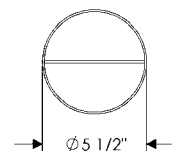

- All finishes are priced the same.
- Specify metal, patina, and escutcheon.
- Fixtures are UL listed for indoor and outdoor damp locations. A damp location is a protected area that is subject to moisture; such as under the eave of a roof.
- See page Tv-Tvi for electrical box location.
- Fixtures must be mounted independently of outlet box. Support blocking in wall is recommended.
- See page Ti for leather options. Refer to website or brochure for leather details.

Wall Sconce

1. **A WS500 Towne Sconce with G153 Rectangular Designer Escutcheon**
   5 1/2" x 14 11/16" x 7 3/4" . . . . $ 1828.00
2. 1 incandescent or compact fluorescent type B bulbs.
   - 60 watts maximum.
   - Bulbs not included.
   - Price includes fabric shade (Cone 1 or Drum 1).
   - Weight: 8.5 lbs.
3. Requires leather choice.

OPTIONS

1. **B WS500 Towne Sconce with Crystals only.**
   5 1/2" x 14 11/16" x 7 3/4" . . . . $ 1932.00
2. **C WS500 Towne Sconce with Prism only.**
   5 1/2" x 14 11/16" x 7 3/4" . . . . $ 1946.00
3. **D WS500 Towne Sconce with Crystals & Prism.**
   5 1/2" x 14 11/16" x 7 3/4" . . . . $ 2050.00

SHADE OPTIONS

Cone 1

Drum 1