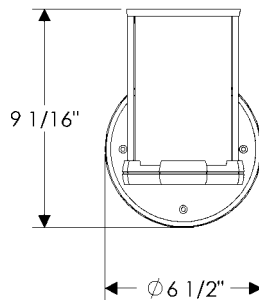

WS415 Truss-Ring Sconce with E419 Round Escutcheon

6 1/2" x 9 1/16" x 6 3/4" . . . . . $ 1695.00

- 1 incandescent or compact fluorescent type A bulb.
- 100 watts maximum.
- Bulb not included.
- Price includes glass shade (Globe 001).
- Available for wet locations (Globe 001-W).

WS415-LED Truss-Ring Sconce with E419 Round Escutcheon

6 1/2" x 9 1/16" x 6 3/4" . . . . . $ 1845.00

- Price includes LED lamp.
- Price includes glass shade (Globe 001).
- Available for wet locations (Globe 001-W).

Weight: 11 lbs.