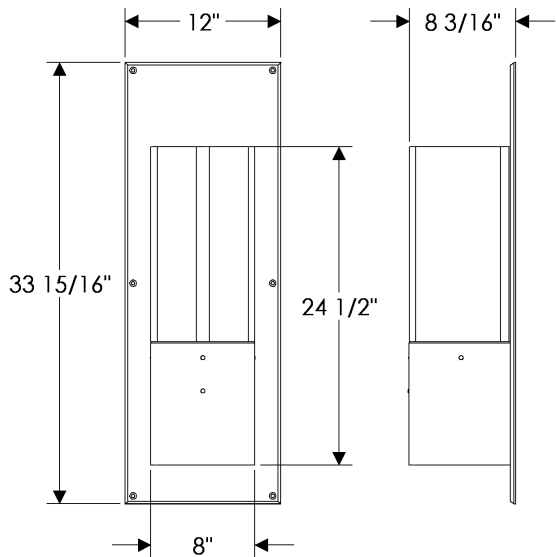

WS430 Vessel Sconce
12" x 33 15/16" x 8 3/16" . . . . . $ 5173.00

- 1 incandescent or compact fluorescent type A bulb.
- 100 watts maximum.
- Bulb not included.
- Price includes glass shade (Square Slump 7).

WS430-LED Vessel Sconce
12" x 33 15/16" x 8 3/16" . . . . . $ 5348.00

- Price includes LED lamp.
- Price includes glass shade (Square Slump 7).

Weight: 85 lbs.