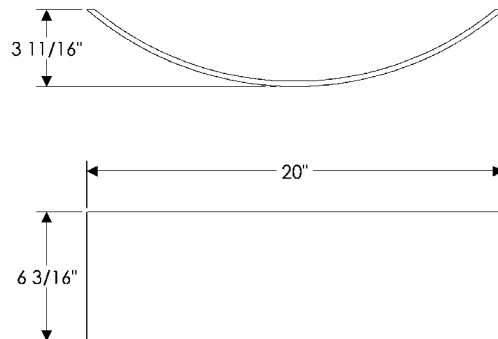

Corrugated Plank 20
6 3/16" x 19 7/8" x 3 7/8" . . . . . $ 110.00 net