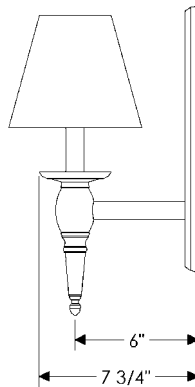

- All finishes are priced the same.
- Specify metal, patina, and escutcheon.
- Fixtures are UL listed for indoor and outdoor damp locations. A damp location is a protected area that is subject to moisture; such as under the eave of a roof.
- See page Tv-Tvi for electrical box location.
- Fixtures must be mounted independently of outlet box. Support blocking in wall is recommended.

Wall Sconce

A

1. **A WS500 Towne Sconce with E560 Oval Escutcheon**
   6 1/2" x 14 11/16" x 7 3/4" . . . $ 1498.00
2. 1 incandescent or compact fluorescent type B bulbs.
   - 60 watts maximum.
   - Bulbs not included.
   - Price includes fabric shade (Cone 1 or Drum 1).
   - Weight: 9 lbs.

OPTIONS

1. **B WS500 Towne Sconce with Crystals only.**
   6 1/2" x 14 11/16" x 7 3/4" . . . $ 1602.00
2. **C WS500 Towne Sconce with Prism only.**
   6 1/2" x 14 11/16" x 7 3/4" . . . $ 1616.00
3. **D WS500 Towne Sconce with Crystals & Prisms.**
   6 1/2" x 14 11/16" x 7 3/4" . . . $ 1720.00

B

C

D

SHADE OPTIONS

Cone 1

Drum 1