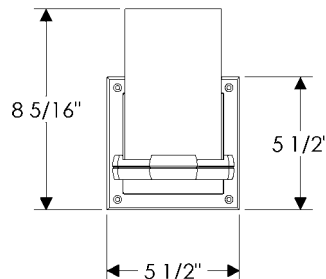

WS416 Truss Sconce with E155 Square Designer Escutcheon
5 1/2" x 8 5/16" x 6 3/4" $1800.00

- 1 incandescent or compact fluorescent type A bulb.
- 100 watts maximum.
- Bulb not included.
- Price includes glass shade (Globe 004).
- Requires leather choice.

WS416-LED Truss Sconce with E155 Square Designer Escutcheon
5 1/2" x 8 5/16" x 6 3/4" $1950.00

- Price includes LED lamp.
- Price includes glass shade (Globe 004).
- Requires leather choice.

Weight: 11 lbs.