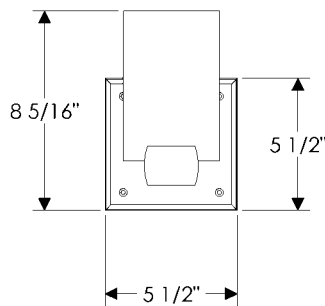

- All finishes are priced the same.
- Specify metal, patina, and escutcheon.
- Also available with E280 (5 1/2" x 5 1/2" Metro Escutcheon) or G290 (5 1/2" x 13" Metro Escutcheon).
- Fixtures are UL listed for indoor and outdoor damp locations and wet locations. A damp location is a protected area that is subject to moisture; such as under the eave of a roof.
- See page Tv-Tvi for electrical box location.
- Fixtures must be mounted independently of outlet box. Support blocking in wall is recommended.

Wall Sconce

WS400 Post Sconce with G4513 Rectangular Escutcheon

5 1/2" x 13" x 6 5/8" . . . . . $ 1494.00

- 1 incandescent or compact fluorescent type A bulb.
- 100 watts maximum.
- Bulb not included.
- Price includes glass shade (Globe 001).
- Available for wet locations.

WS400-LED Post Sconce with G4513 Rectangular Escutcheon

5 1/2" x 13" x 6 5/8" . . . . . $ 1644.00

- Price includes LED lamp.
- Price includes glass shade (Globe 001).
- Available for wet locations (Globe 001-W).

Weight: 11 lbs.

WS400 Post Sconce with E403 Square Escutcheon

5 1/2" x 8 5/16" x 6 5/8" . . . . . $ 1494.00

- 1 incandescent or compact fluorescent type A bulb.
- 100 watts maximum.
- Bulb not included.
- Price includes glass shade (Globe 001).
- Available for wet locations.

WS400-LED Post Sconce with E403 Square Escutcheon

5 1/2" x 8 5/16" x 6 5/8" . . . . . $ 1644.00

- Price includes LED lamp.
- Price includes glass shade (Globe 001).
- Available for wet locations (Globe 001-W).

Weight: 11 lbs.