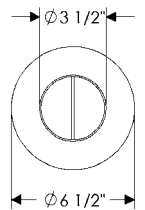

SHADE OPTIONS

Cone 1