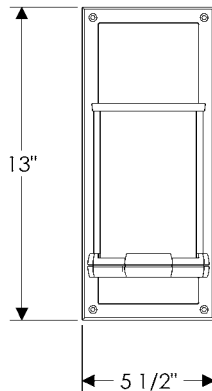

WS418-LED Truss-Ring Sconce with G153 Rectangular Designer Escutcheon
 5 1/2" x 13" x 6 3/4" \$2175.00

- Price includes LED lamp.
- Price includes glass shade (Globe 004).
- * Requires leather choice.

Weight: 11 lbs.