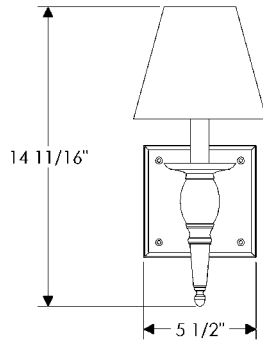

- All finishes are priced the same.
- Specify metal, patina, and escutcheon.
- Also available with E280 (5 1/2" x 5 1/2" Metro Escutcheon).
- Fixtures are UL listed for indoor and outdoor damp locations. A damp location is a protected area that is subject to moisture; such as under the eave of a roof.
- See page Tv-Tvi for electrical box location.
- Fixtures must be mounted independently of outlet box. Support blocking in wall is recommended.

Wall Sconce

A

1. **A WS500 Towne Sconce with E403 Square Escutcheon**
   5 1/2" x 14 11/16" x 7 3/4" . . . $ 1498.00
2. 1 incandescent or compact fluorescent type B bulbs.
   - 60 watts maximum.
   - Bulbs not included.
   - Price includes fabric shade (Cone 1 or Drum 1).
   - Weight: 6.5 lbs.

OPTIONS

1. **B WS500 Towne Sconce with Crystals only.**
   5 1/2" x 14 11/16" x 7 3/4" . . . $ 1602.00
2. **C WS500 Towne Sconce with Prism only.**
   5 1/2" x 14 11/16" x 7 3/4" . . . $ 1616.00
3. **D WS500 Towne Sconce with Crystals & Prism.**
   5 1/2" x 14 11/16" x 7 3/4" . . . $ 1720.00

B