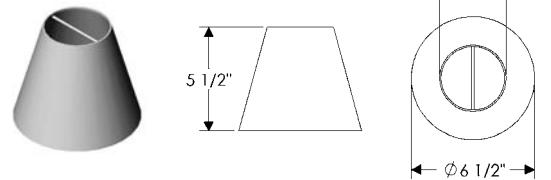

SHADE OPTIONS

Cone 1

Drum 1

- All finishes are priced the same.
- Specify metal and patina.
- Available with E419 Round Escutcheon.
- Specify fixture lengths. The maximum standard length for the 3–Arm Chandelier is 73". Please specify if additional length is needed. Call RMH for pricing.
- Fixtures are UL rated for indoor and outdoor damp locations. A damp location is a protected area that is subject to moisture; such as under the eave of a roof.
- Fixtures must be mounted independently of outlet box. Support blocking in ceiling is recommended.