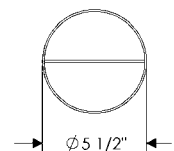

- All finishes are priced the same.
- Specify metal, patina, and escutcheon.
- Fixtures are UL listed for indoor and outdoor damp locations. A damp location is a protected area that is subject to moisture; such as under the eave of a roof.
- See page Tv-Tvi for electrical box location.
- Fixtures must be mounted independently of outlet box. Support blocking in wall is recommended.

Wall Sconce

1. **A WS500 Towne Sconce with E419 Round Escutcheon**
   6 1/2" x 14 11/16" x 7 3/4" . . . $ 1498.00
2. 1 incandescent or compact fluorescent type B bulbs.
   - 60 watts maximum.
   - Bulbs not included.
   - Price includes fabric shade (Cone 1 or Drum 1).
   - Weight: 7 lbs.

OPTIONS

1. **B WS500 Towne Sconce with Crystals only.**
   6 1/2" x 14 11/16" x 7 3/4" . . . $ 1602.00
2. **C WS500 Towne Sconce with Prism only.**
   6 1/2" x 14 11/16" x 7 3/4" . . . $ 1616.00
3. **D WS500 Towne Sconce with Crystals & Prism.**
   6 1/2" x 14 11/16" x 7 3/4" . . . $ 1720.00

SHADE OPTIONS

Cone 1

Drum 1