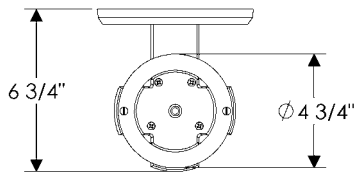

WS415 Truss-Ring Sconce with E419 Round Escutcheon

6 1/2" x 9 1/16" x 6 3/4" . . . . . $ 1695.00

- 1 incandescent or compact fluorescent type A bulb.
- 100 watts maximum.
- Bulb not included.
- Price includes glass shade (Globe 001).
- Available for wet locations (Globe 001-W).

WS415-LED Truss-Ring Sconce with E419 Round Escutcheon

6 1/2" x 9 1/16" x 6 3/4" . . . . . $ 1845.00

- Price includes LED lamp.
- Price includes glass shade (Globe 001).
- Available for wet locations (Globe 001-W).

Weight: 11 lbs.