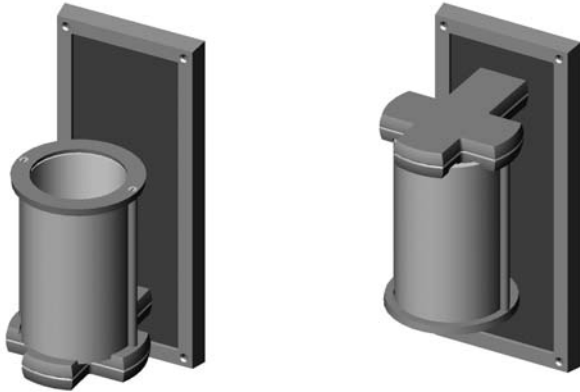

- All finishes are priced the same.
- Specify metal, patina, escutcheon, and leather.
- Fixtures are UL listed for indoor and outdoor damp locations and wet locations. A damp location is a protected area that is subject to moisture; such as under the eave of a roof.
- See page Tv-Tvi for electrical box location.
- Fixtures must be mounted independently of outlet box. Support blocking in wall is recommended.
- See page Ti for leather options. Refer to website or brochure for leather details.

Wall Sconce

WS415 Truss-Ring Sconce with G153 Rectangular Designer Escutcheon
5 1/2" x 13" x 6 3/4" $2025.00

- 1 incandescent or compact fluorescent type A bulb.
- 100 watts maximum.
- Bulb not included.
- Price includes glass shade (Globe 001).
- Requires leather choice.

WS415-LED Truss-Ring Sconce with G153 Rectangular Designer Escutcheon
5 1/2" x 13" x 6 3/4" $2175.00

- Price includes LED lamp.
- Price includes glass shade (Globe 001).
- Requires leather choice.

Weight: 11 lbs.