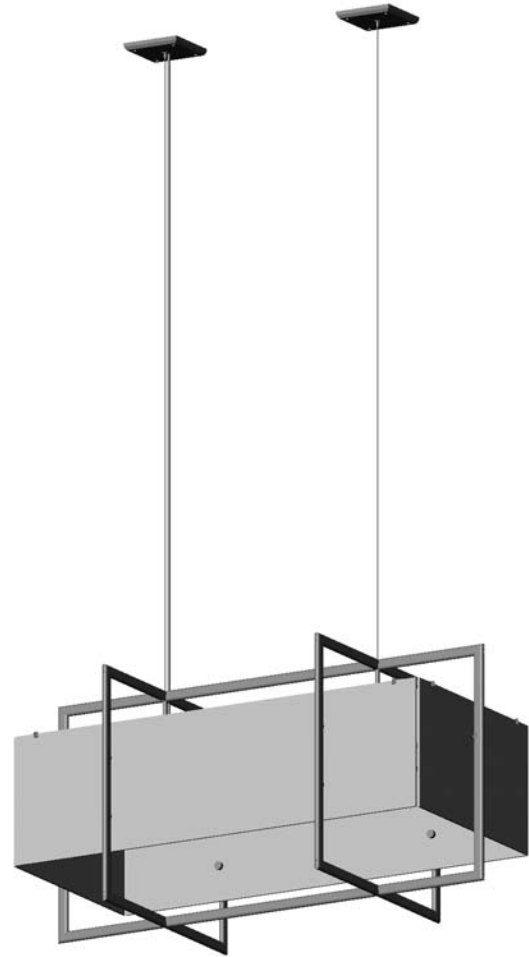

- All finishes are priced the same.
- Specify metal, patina, and escutcheon.
- Light fixtures are shown with E403 Square escutcheon for illustration purposes only.
  The Double Cube Chandelier is also available with E155 Square Designer escutcheon.
- The standard length for cube chandeliers is 10'. Please specify if additional length is needed. Call RMH for pricing.
- Fixtures are UL rated for indoor and outdoor damp locations. A damp location is a protected area that is subject to moisture; such as under the eave of a roof.
- See page Tv-Tvi for electrical box location.
- Fixtures must be mounted independently of outlet box. Support blocking in ceiling is recommended.
- See page Ti for leather options. Refer to website or brochure for leather details.

Chandelier