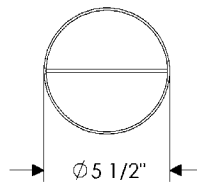

Drum 1
5 1/2" diameter x 5 1/2" ..... $ 29.00 net
• Available for C500 and WS500