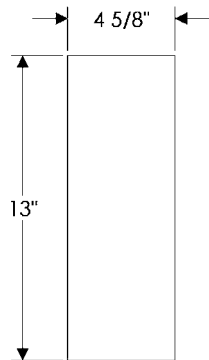

- All shades are hand-blown and hand-crafted glass. The size and surface finish may vary.
- All fixtures are provided with shades. These shades are listed for replacement only.

Shade 425
4 5/8" x 13" x 4 1/2" ..... $ 150.00 net