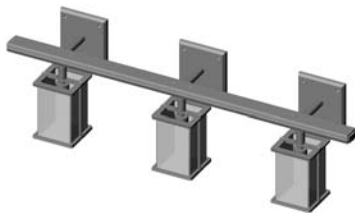

V455-40 Lantern Vanity

11 15/16" x 40 7/16" x 7 3/8" . . . . . $ 4155.00
with E155 Square Designer Escutcheon*
. . . . . $ 4965.00

- 3 incandescent or compact fluorescent type A bulbs.
- 100 watts maximum.
- Bulbs not included.
- Price includes glass shades (Globe 004).
- Requires leather choice.

V455-40-LED Lantern Vanity

11 15/16" x 40 7/16" x 7 3/8" . . . . . $ 4395.00
with E155 Square Designer Escutcheon*
. . . . . $ 5205.00

- Price includes LED lamp.
- Price includes glass shades (Globe 004).
- Requires leather choice.

Weight: 27 lbs.