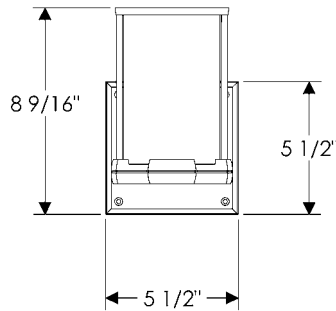

- All finishes are priced the same.
- Specify metal, patina, and escutcheon.
- Also available with E280 (5 1/2" x 5 1/2" Metro Escutcheon).
- Fixtures are UL listed for indoor and outdoor damp locations and wet locations. A damp location is a protected area that is subject to moisture; such as under the eave of a roof.
- See page Tv-Tvi for electrical box location.
- Fixtures must be mounted independently of outlet box. Support blocking in wall is recommended.

Wall Sconce

WS415 Truss-Ring Sconce with E403 Square Escutcheon

5 1/2" x 8 9/16" x 6 3/4" . . . . . $ 1695.00

- 1 incandescent or compact fluorescent type A bulb.
- 100 watts maximum.
- Bulb not included.
- Price includes glass shade (Globe 001).
- Available for wet locations (Globe 001-W).

WS415-LED Truss-Ring Sconce with E403 Square Escutcheon

5 1/2" x 8 9/16" x 6 3/4" . . . . . $ 1845.00

- Price includes LED lamp.
- Price includes glass shade (Globe 001).
- Available for wet locations (Globe 001-W).

Weight: 11 lbs.