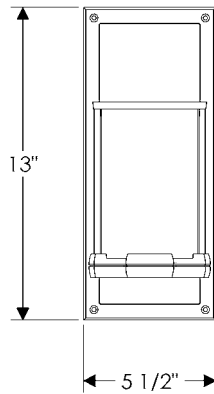

- All finishes are priced the same.
- Specify metal, patina, escutcheon, and leather.
- Fixtures are UL listed for indoor and outdoor damp locations and wet locations. A damp location is a protected area that is subject to moisture; such as under the eave of a roof.
- See page Tv-Tvi for electrical box location.
- Fixtures must be mounted independently of outlet box. Support blocking in wall is recommended.
- See page Ti for leather options. Refer to website or brochure for leather details.

Wall Sconce

WS415 Truss-Ring Sconce with G153 Rectangular Designer Escutcheon
5 1/2" x 13" x 6 3/4" $2025.00

- 1 incandescent or compact fluorescent type A bulb.
- 100 watts maximum.
- Bulb not included.
- Price includes glass shade (Globe 001).
- Requires leather choice.

WS415-LED Truss-Ring Sconce with G153 Rectangular Designer Escutcheon
5 1/2" x 13" x 6 3/4" $2175.00

- Price includes LED lamp.
- Price includes glass shade (Globe 001).
- Requires leather choice.

Weight: 11 lbs.