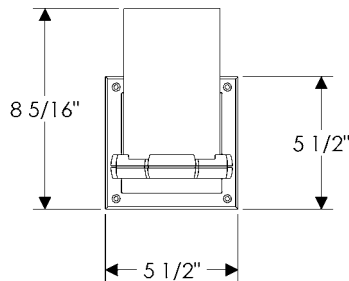

WS410 Truss Sconce with E155 Square Designer Escutcheon
5 1/2" x 8 5/16" x 6 3/4" ..... $ 1800.00

- 1 incandescent or compact fluorescent type A bulb.
- 100 watts maximum.
- Bulb not included.
- Price includes glass shade (Globe 001).
- Requires leather choice.

WS410-LED Truss Sconce with E155 Square Designer Escutcheon
5 1/2" x 8 5/16" x 6 3/4" ..... $ 1950.00

- Price includes LED lamp.
- Price includes glass shade (Globe 001).
- Requires leather choice.

Weight: 11 lbs.