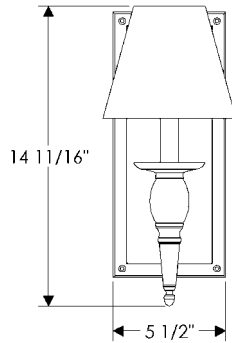

- All finishes are priced the same.
- Specify metal, patina, and escutcheon.
- Fixtures are UL listed for indoor and outdoor damp locations. A damp location is a protected area that is subject to moisture; such as under the eave of a roof.
- See page Tv-Tvi for electrical box location.
- Fixtures must be mounted independently of outlet box. Support blocking in wall is recommended.
- See page Ti for leather options. Refer to website or brochure for leather details.

Wall Sconce

1. **A WS500 Towne Sconce with G153 Rectangular Designer Escutcheon**
   5 1/2" x 14 11/16" x 7 3/4" . . . . $ 1828.00
2. 1 incandescent or compact fluorescent type B bulbs.
   - 60 watts maximum.
   - Bulbs not included.
   - Price includes fabric shade (Cone 1 or Drum 1).
   - Weight: 8.5 lbs.
3. Requires leather choice.

OPTIONS

1. **B WS500 Towne Sconce with Crystals only.**
   5 1/2" x 14 11/16" x 7 3/4" . . . . $ 1932.00
2. **C WS500 Towne Sconce with Prism only.**
   5 1/2" x 14 11/16" x 7 3/4" . . . . $ 1946.00
3. **D WS500 Towne Sconce with Crystals & Prism.**
   5 1/2" x 14 11/16" x 7 3/4" . . . . $ 2050.00