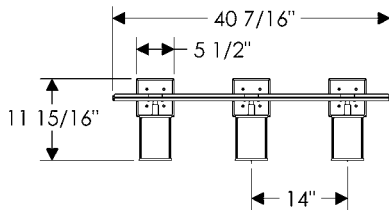

V450-40 Lantern Vanity

11 15/16" x 40 7/16" x 7 3/8" . . . . . $ 4155.00
with E155 Square Designer Escutcheon*
. . . . . $ 4965.00

- 3 incandescent or compact fluorescent type A bulbs.
- 100 watts maximum.
- Bulbs not included.
- Price includes glass shades (Globe 001).
- Requires leather choice.

V450-40-LED Lantern Vanity

11 15/16" x 40 7/16" x 7 3/8" . . . . . $ 4395.00
with E155 Square Designer Escutcheon*
. . . . . $ 5205.00

- Price includes LED lamp.
- Price includes glass shade (Globe 001).
- Requires leather choice.

Weight: 27 lbs.