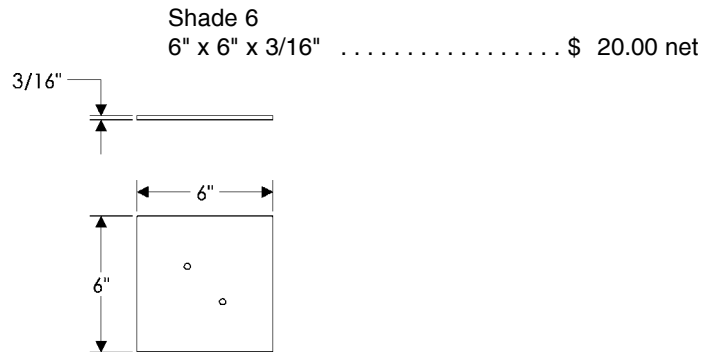

Shade 425
4 5/8" x 13" x 4 1/2" \$ 150.00 net

Square Slump 7
7" x 16" x 7" \$ 170.00 net

Curve Slump 3.5
3 3/4" x 8" x 3 1/2" \$ 75.00 net

- All shades are hand-blown and hand-crafted glass. The size and surface finish may vary.
- All fixtures are provided with shades. These shades are listed for replacement only.
- Shades Flat 20, Flat 40, and Corrugated Flat 20 require professional installation.