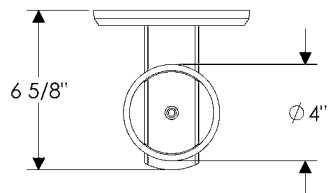

WS400 Post Sconce with E560 Oval Escutcheon
6 1/2" x 13" x 6 5/8" . . . . . $ 1494.00

- 1 incandescent or compact fluorescent type A bulb.
- 100 watts maximum.
- Bulb not included.
- Price includes glass shade (Globe 001).
- Available for wet locations (Globe 001-W).

WS400-LED Post Sconce with E560 Oval Escutcheon
6 1/2" x 13" x 6 5/8" . . . . . $ 1644.00

- Price includes LED lamp.
- Price includes glass shade (Globe 001).
- Available for wet locations (Globe 001-W).

Weight: 11 lbs.