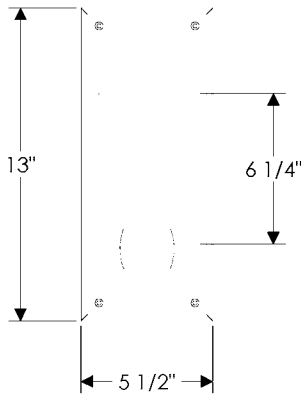

- All finishes are priced the same.
- Specify metal, patina, and escutcheon.
- Also available with E280 (5 1/2" x 5 1/2" Metro Escutcheon) or G290 (5 1/2" x 13" Metro Escutcheon).
- Fixtures are UL listed for indoor and outdoor damp locations and wet locations. A damp location is a protected area that is subject to moisture; such as under the eave of a roof.
- See page Tv-Tvi for electrical box location.
- Fixtures must be mounted independently of outlet box. Support blocking in wall is recommended.

Wall Sconce

WS400 Post Sconce with G4513 Rectangular Escutcheon

5 1/2" x 13" x 6 5/8" . . . . . $ 1494.00

- 1 incandescent or compact fluorescent type A bulb.
- 100 watts maximum.
- Bulb not included.
- Price includes glass shade (Globe 001).
- Available for wet locations.

WS400-LED Post Sconce with G4513 Rectangular Escutcheon

5 1/2" x 13" x 6 5/8" . . . . . $ 1644.00

- Price includes LED lamp.
- Price includes glass shade (Globe 001).
- Available for wet locations (Globe 001-W).

Weight: 11 lbs.

WS400 Post Sconce with E403 Square Escutcheon

5 1/2" x 8 5/16" x 6 5/8" . . . . . $ 1494.00

- 1 incandescent or compact fluorescent type A bulb.
- 100 watts maximum.
- Bulb not included.
- Price includes glass shade (Globe 001).
- Available for wet locations.

WS400-LED Post Sconce with E403 Square Escutcheon

5 1/2" x 8 5/16" x 6 5/8" . . . . . $ 1644.00

- Price includes LED lamp.
- Price includes glass shade (Globe 001).
- Available for wet locations (Globe 001-W).

Weight: 11 lbs.