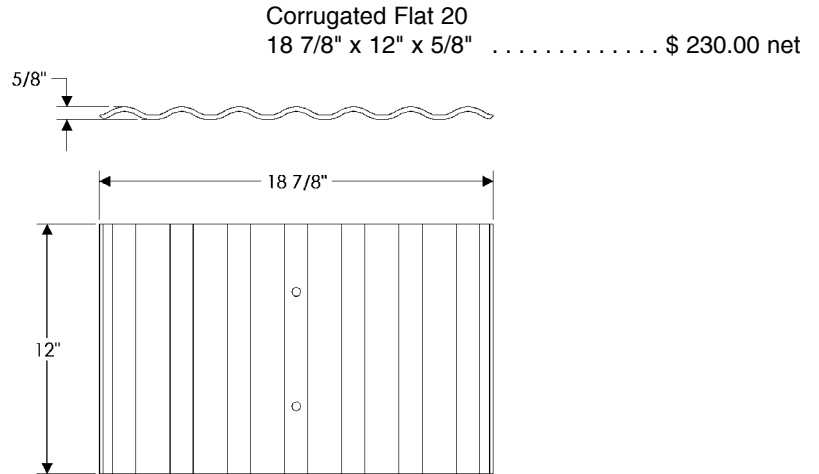

Shade 425
4 5/8" x 13" x 4 1/2" \$ 150.00 net

Square Slump 7
7" x 16" x 7" \$ 170.00 net

Curve Slump 3.5
3 3/4" x 8" x 3 1/2" \$ 75.00 net

- All shades are hand-blown and hand-crafted glass. The size and surface finish may vary.
- All fixtures are provided with shades. These shades are listed for replacement only.
- Shades Flat 20, Flat 40, and Corrugated Flat 20 require professional installation.