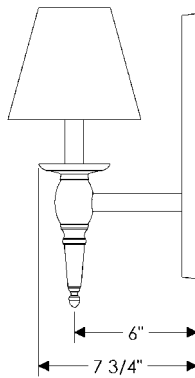

SHADE OPTIONS

Cone 1