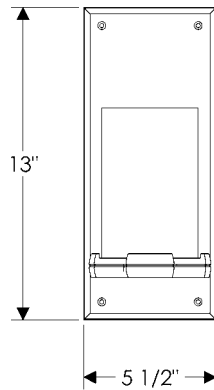

- All finishes are priced the same.
- Specify metal, patina, and escutcheon.
- Also available with E280 (5 1/2" x 5 1/2" Metro Escutcheon or G290 5 1/2" x 13" Metro Escutcheon).
- Fixtures are UL listed for indoor and outdoor damp locations and wet locations. A damp location is a protected area that is subject to moisture; such as under the eave of a roof.
- See page Tv-Tvi for electrical box location.
- Fixtures must be mounted independently of outlet box. Support blocking in wall is recommended.

Wall Sconce

WS416 Truss Sconce with G4513 Rectangular Escutcheon
5 1/2" x 13" x 6 3/4" ..... $ 1530.00

- 1 incandescent or compact fluorescent type A bulb.
- 100 watts maximum.
- Bulb not included.
- Price includes glass shade (Globe 004).
- Available for wet locations (Globe 004-W).

WS416-LED Truss Sconce with G4513 Rectangular Escutcheon
5 1/2" x 13" x 6 3/4" ..... $ 1680.00

- Price includes LED lamp.
- Price includes glass shade (Globe 004).
- Available for wet locations (Globe 004-W).

Weight: 11 lbs.