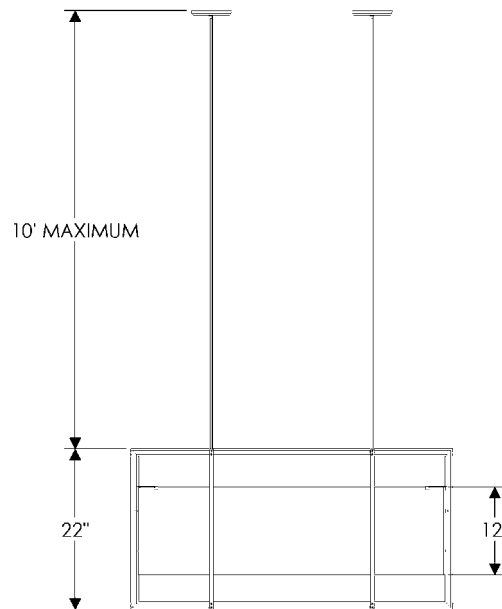

C405FB Double Cube Chandelier with Flat Box
22" x 44" x 10' . . . . . $ 13,400.00
with E155 Rectangular Designer Escutcheon*
. . . . . $ 13,940.00

- 8 incandescent or compact fluorescent type B bulbs.
- 60 watts maximum.
- Bulbs not included.
- Price includes glass shades (Flat 20 & Flat 40).
- Requires leather choice.

Weight: 85 lbs.