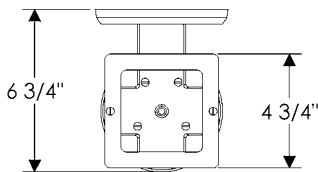

- All finishes are priced the same.
- Specify metal, patina, and escutcheon.
- Also available with E280 (5 1/2" x 5 1/2" Metro Escutcheon).
- Fixtures are UL listed for indoor and outdoor damp locations and wet locations. A damp location is a protected area that is subject to moisture; such as under the eave of a roof.
- See page Tvi-Tvi for electrical box location.
- Fixtures must be mounted independently of outlet box. Support blocking in wall is recommended.

Wall Sconce

WS418 Truss-Ring Sconce with E403 Square Escutcheon
5 1/2" x 8 1/2" x 6 3/4" . . . . . $ 1695.00

- 1 incandescent or compact fluorescent type A bulb.
- 100 watts maximum.
- Bulb not included.
- Price includes glass shade (Globe 004).
- Available for wet locations (Globe 004-W).

WS418-LED Truss-Ring Sconce with E403 Square Escutcheon
5 1/2" x 8 1/2" x 6 3/4" . . . . . $ 1845.00

- Price includes LED lamp.
- Price includes glass shade (Globe 004).
- Available for wet locations (Globe 004-W).

Weight: 11 lbs.