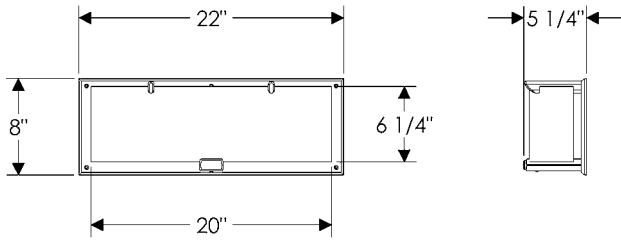

- All finishes are priced the same.
- Specify metal and patina.
- Fixtures are UL listed for indoor and outdoor damp locations. A damp location is a protected area that is subject to moisture; such as under the eave of a roof.
- See page Tv-Tvi for electrical box location.
- Fixtures must be mounted independently of outlet box. Support blocking in wall is recommended.

Wall Sconce

WS440 Plank Sconce with Flat Glass
22" x 8" x 5 1/4" ..... $ 2010.00

- 1 incandescent or compact fluorescent type A bulb.
- 100 watts maximum.
- Bulb not included.
- Price includes glass shade (Plank 20).

WS440-LED Plank Sconce with Flat Glass
22" x 8" x 5 1/4" ..... $ 2160.00

- Price includes LED lamp.
- Price includes glass shade (Plank 20).

Weight: 22 lbs.