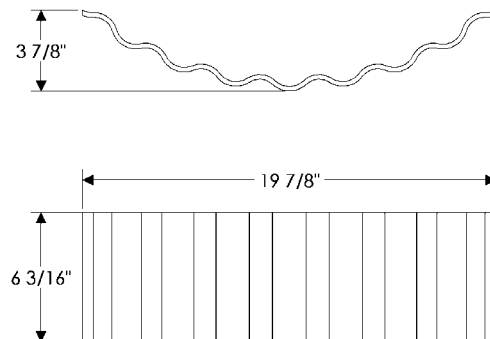

- All shades are hand-blown and hand-crafted glass. The size and surface finish may vary.
- All fixtures are provided with shades. These shades are listed for replacement only.
- Shades Plank 20 and Corrugated Plank 20 require professional installation.

Plank 20
6 3/16" x 20" x 3 11/16" . . . . . $ 90.00 net

Corrugated Plank 20
6 3/16" x 19 7/8" x 3 7/8" . . . . . $ 110.00 net