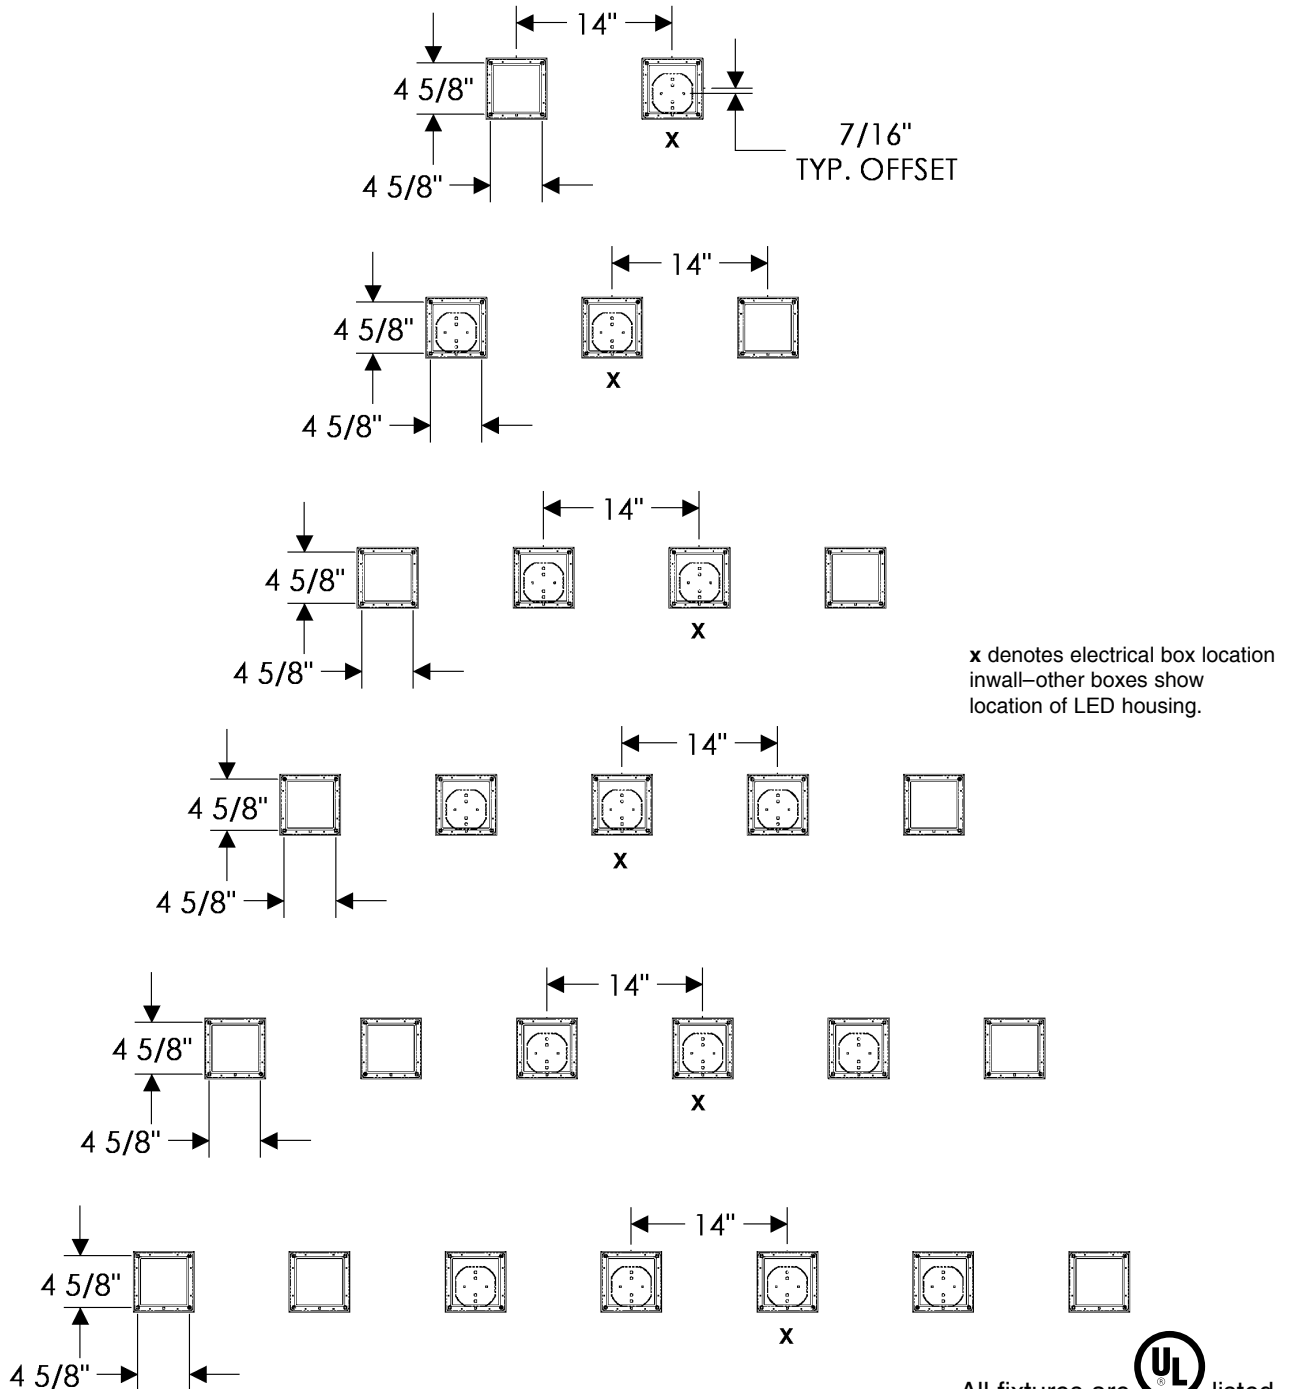

- It is the responsibility of the contractor and homeowner to confirm that the light fixture is properly installed.
- All fixtures are to be installed by a qualified electrician.
- All luminaires must be mounted or supported independently of an outlet box.

LED: VANITY ELECTRICAL BOX LOCATION: E155

All fixtures are listed.