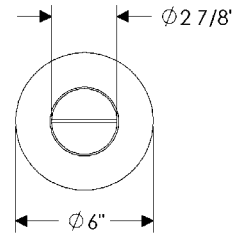

Cone 2
6" diameter x 4 1/2" ..... $ 29.00 net
• Available for C525