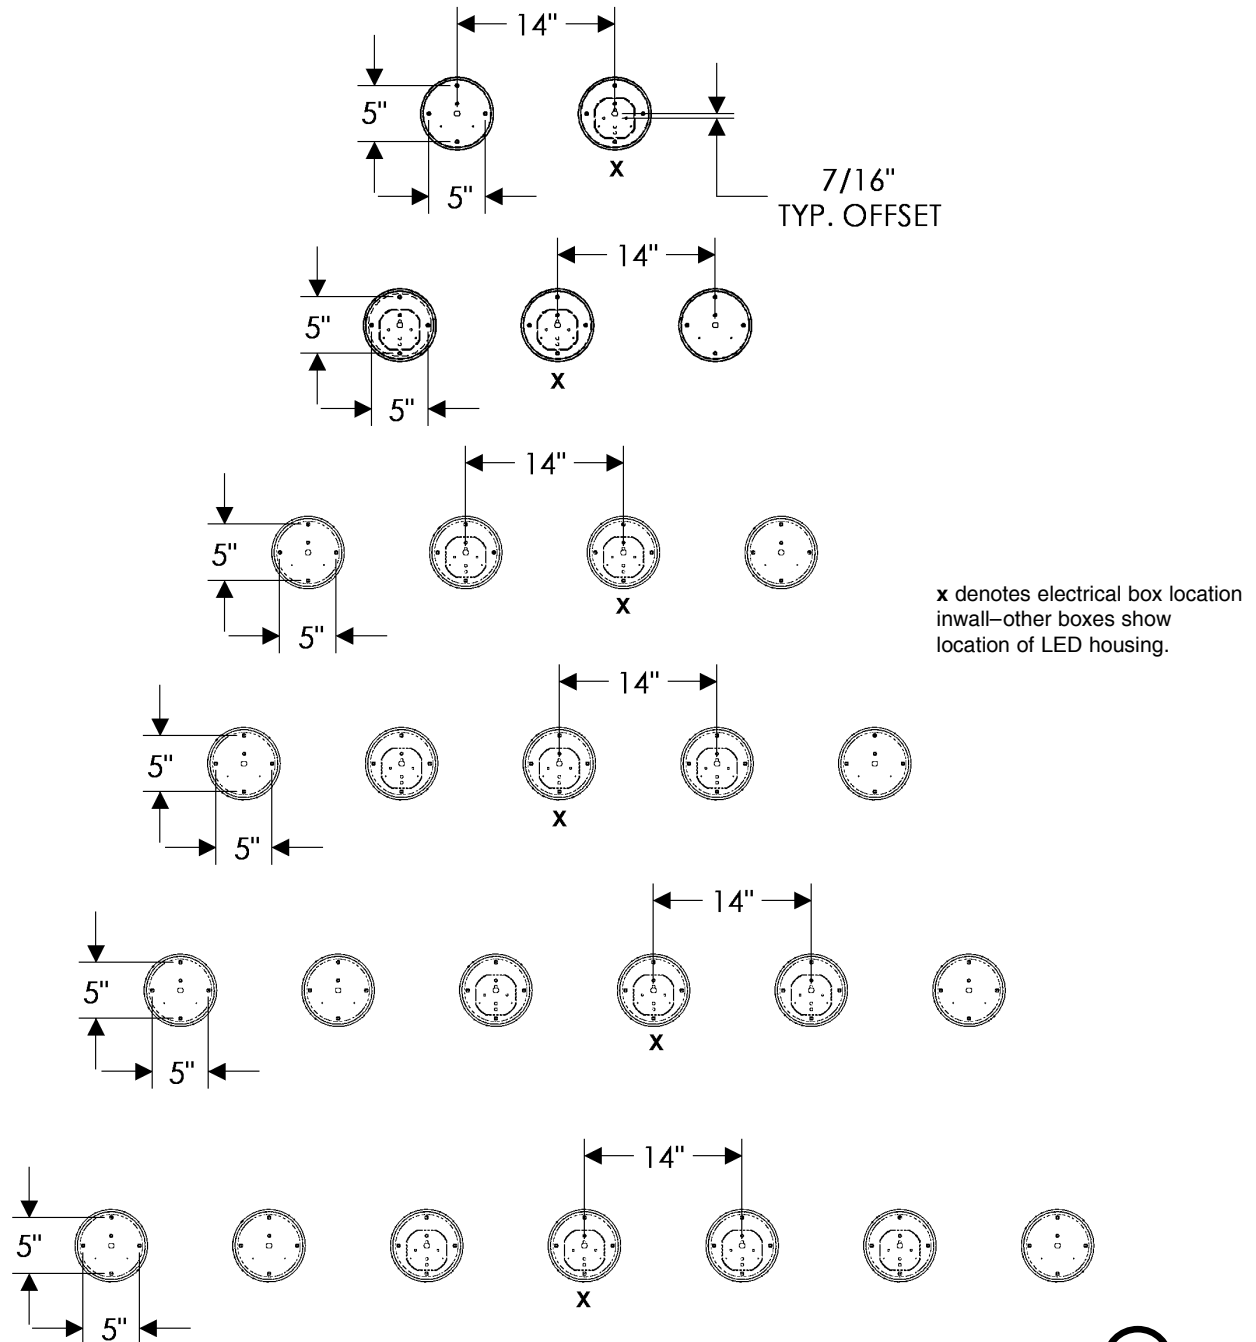

- It is the responsibility of the contractor and homeowner to confirm that the light fixture is properly installed.
- All fixtures are to be installed by a qualified electrician.
- All luminaires must be mounted or supported independently of an outlet box.

LED: VANITY ELECTRICAL BOX LOCATION: E419

All fixtures are listed.