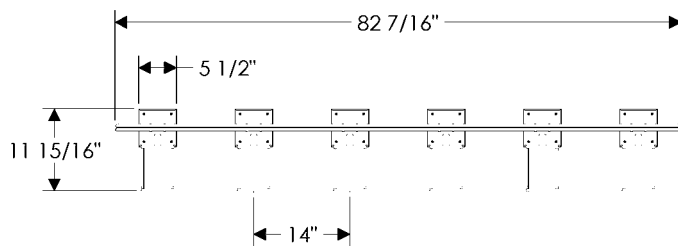

- All finishes are priced the same.
- Specify metal, patina, and escutcheon.
- Light fixtures are shown with E403 Square Escutcheon for illustration purposes only. The vanities are also available with E419 Round Escutcheon, E155 Square Designer Escutcheon, and E280 Metro Escutcheon.
- Fixtures are UL rated for indoor and outdoor damp locations. A damp location is a protected area that is subject to moisture; such as under the eave of a roof.
- See page *Tvii-Txii* for electrical box location.
- Fixtures must be mounted independently of outlet box. Support blocking in wall is recommended.
- See page *Ti* for leather options. Refer to website or brochure for leather details.

Vanity