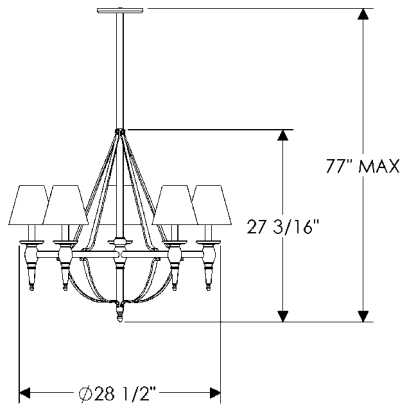

- All finishes are priced the same.
- Specify metal and patina.
- Available with E419 Round Escutcheon.
- Specify fixture lengths. The maximum standard length for the 5–Arm Chandelier is 77". Please specify if additional length is needed. Call RMH for pricing.
- Fixtures are UL rated for indoor and outdoor damp locations. A damp location is a protected area that is subject to moisture; such as under the eave of a roof.
- Fixtures must be mounted independently of outlet box. Support blocking in ceiling is recommended.

Chandelier