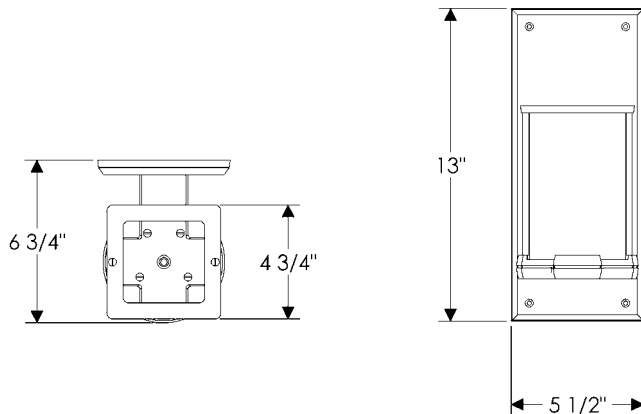

WS418 Truss-Ring Sconce with G4513 Rectangular Escutcheon
5 1/2" x 13" x 6 3/4" ..... $ 1695.00

- 1 incandescent or compact fluorescent type A bulb.
- 100 watts maximum.
- Bulb not included.
- Price includes glass shade (Globe 004).
- Available for wet locations (Globe 004-W).

WS418-LED Truss-Ring Sconce with G4513 Rectangular Escutcheon
5 1/2" x 13" x 6 3/4" ..... $ 1845.00

- Price includes LED lamp.
- Price includes glass shade (Globe 004).
- Available for wet locations (Globe 004-W).

Weight: 11 lbs.