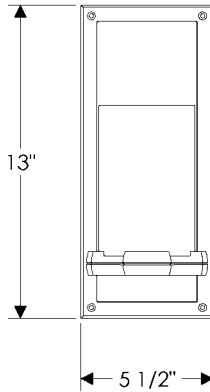

- All finishes are priced the same.
- Specify metal, patina, escutcheon, and leather.
- Fixtures are UL listed for indoor and outdoor damp locations and wet locations. A damp location is a protected area that is subject to moisture; such as under the eave of a roof.
- See page Tv-Tvi for electrical box location.
- Fixtures must be mounted independently of outlet box. Support blocking in wall is recommended.
- See page Ti for leather options. Refer to website or brochure for leather details.

Wall Sconce

WS410 Truss Sconce with G153 Rectangular Designer Escutcheon
5 1/2" x 13" x 6 3/4" ..... $ 1860.00

- 1 incandescent or compact fluorescent type A bulb.
- 100 watts maximum.
- Bulb not included.
- Price includes glass shade (Globe 001).
- Requires leather choice.

WS410 Truss Sconce with G153 Rectangular Designer Escutcheon
5 1/2" x 13" x 6 3/4" ..... $ 2010.00

- Price includes LED lamp.
- Price includes glass shade (Globe 001).
- Requires leather choice.

Weight: 11 lbs.