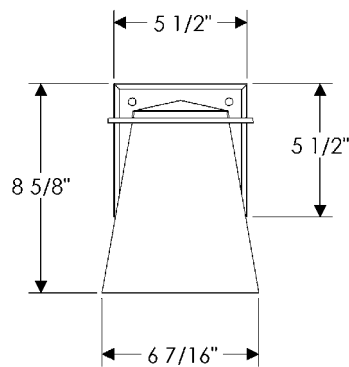

WS465-LED Lantern Sconce with E403 Square Escutcheon
6 7/16" x 8 5/8" x 9 1/2" ..... $ 1999.00

- Price includes LED lamp.

Weight: 27 lbs.