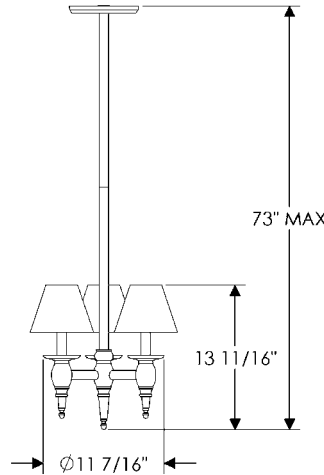

- All finishes are priced the same.
- Specify metal and patina.
- Available with E419 Round Escutcheon.
- Specify fixture lengths. The maximum standard length for the 3–Arm Chandelier is 73". Please specify if additional length is needed. Call RMH for pricing.
- Fixtures are UL rated for indoor and outdoor damp locations. A damp location is a protected area that is subject to moisture; such as under the eave of a roof.
- Fixtures must be mounted independently of outlet box. Support blocking in ceiling is recommended.

Chandelier

A C525 Towne 3–Arm Chandelier
Ø11 7/16" x 73" . . . . . $ 4742.00

- 3 incandescent or compact fluorescent type B bulbs.
- 60 watts maximum.
- Bulbs not included.
- Price includes fabric shade.
- Weight: 33 lbs.

OPTIONS

B C525 Towne 3–Arm Chandelier with crystals only
Ø11 7/16" x 73" . . . . . $ 5067.00

C C525 Towne 3–Arm Chandelier with prisms only
Ø11 7/16" x 73" . . . . . $ 5096.00

D C525 Towne 3–Arm Chandelier with crystals & prisms
Ø11 7/16" x 73" . . . . . $ 5421.00

SHADE OPTIONS

Cone 2

Drum 2