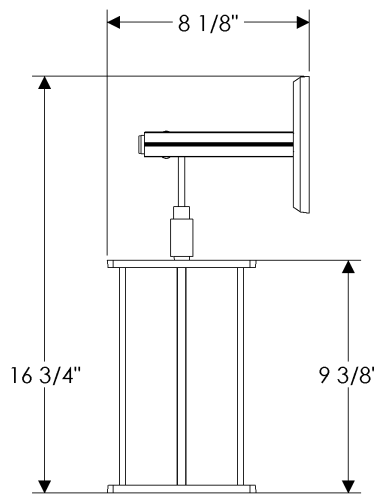

- All finishes are priced the same.
- Specify metal, patina, and escutcheon.
- Also available with the E155 Square Designer escutcheon and E280 Metro Escutcheon.
- Fixtures are UL rated for indoor and outdoor damp locations. A damp location is a protected area that is subject to moisture; such as under the eave of a roof.
- See page Tv-Tvi for electrical box location.
- Fixtures must be mounted independently of outlet box. Support blocking in wall is recommended.
- See page Ti for leather options. Refer to website or brochure for leather details.

Wall Sconce

WS590 Echo Sconce with E403

Square Escutcheon

6" x 6" x 16 3/4" . . . . . $ 2814.00

with E155 Square Designer Escutcheon*

. . . . . $ 3084.00

- 1 incandescent or compact fluorescent type A bulb.
- 100 watts maximum.
- Bulb not included.
- Price includes glass shade (Globe 005).
- Requires leather choice.