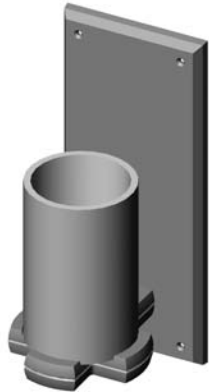

- All finishes are priced the same.
- Specify metal, patina, and escutcheon.
- Also available with E280 (5 1/2" x 5 1/2" Metro Escutcheon) or G290 (5 1/2" x 13" Metro Escutcheon).
- Fixtures are UL listed for indoor and outdoor damp locations and wet locations. A damp location is a protected area that is subject to moisture; such as under the eave of a roof.
- See page Tv-Tvi for electrical box location.
- Fixtures must be mounted independently of outlet box. Support blocking in wall is recommended.

Wall Sconce

WS410 Truss Wall Sconce with G4513 Rectangular Escutcheon
5 1/2" x 13" x 6 3/4" ..... $ 1530.00

- 1 incandescent or compact fluorescent type A bulb.
- 100 watts maximum.
- Bulb not included.
- Price includes glass shade (Globe 001).
- Available for wet locations (Globe 001-W).

WS410-LED Truss Wall Sconce with G4513 Rectangular Escutcheon
5 1/2" x 13" x 6 3/4" ..... $ 1680.00

- Price includes LED lamp.
- Price includes glass shade (Globe 001).
- Available for wet locations (Globe 001-W).

Weight: 11 lbs.