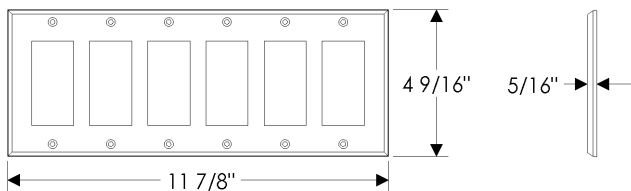

DSP6 Decora Style Switch and Receptacle Cover
11 7/8" x 4 9/16" ..... $ 138.00