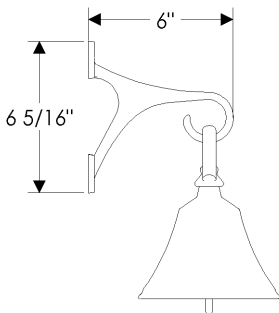

- All finishes are priced the same.
- Specify metal and patina.

Bells

B6 Small Bell ..... $ 358.00