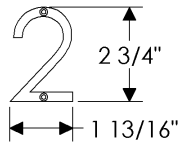

- All finishes are priced the same.
- Specify metal and patina.

House Numbers

House Numbers
2 3/4" - Century Gothic

N2750
House Number "0".....$62.00

N2751
House Number "1".....$62.00

N2752
House Number "2".....$62.00

N2753
House Number "3".....$62.00

N2754
House Number "4".....$62.00

N2755
House Number "5".....$62.00

N2756
House Number "6".....$62.00

N2757
House Number "7".....$62.00

N2758
House Number "8".....$62.00

N2759
House Number "9".....$62.00