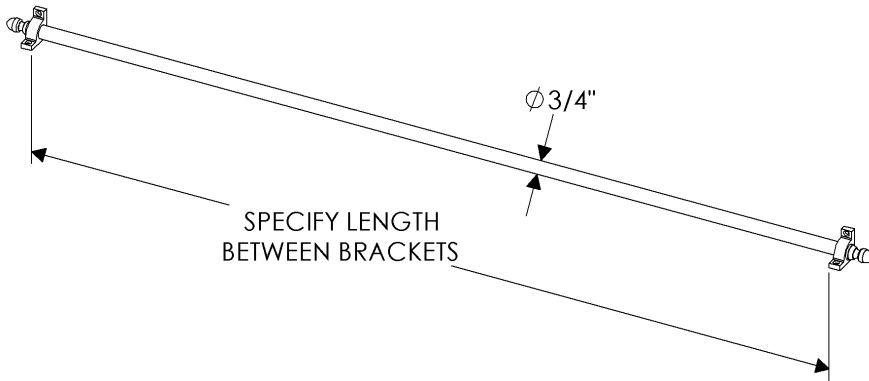

SCH Stair Carpet Holder

Up to 48" Length . . . . . $ 388.00

- Price includes two brackets and two finial caps.
- For additional brackets, add $34.00 list/each.
- For lengths longer than 48"; add $58.00 list/ft.