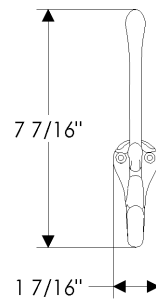

- All finishes are priced the same.
- Specify metal and patina.

Coat Hooks

CH1 Antler Hook
7 7/16" ..... $ 60.00