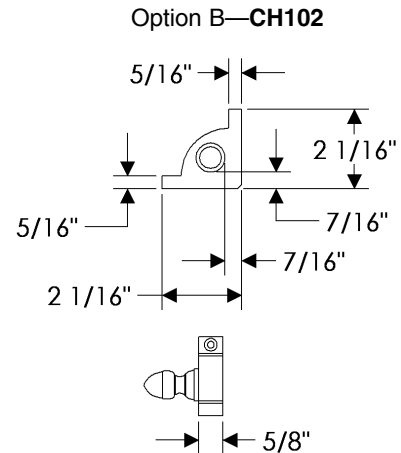

- Two bracket options:
  Option A—CH101
  Option B—CH102