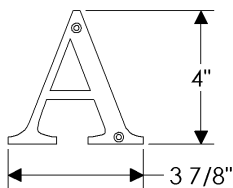

- All finishes are priced the same.
- Specify metal and patina.

House Letters

L400H
House Letter "H" $72.00

L400I
House Letter "I" $72.00

L400J
House Letter "J" $72.00

L400K
House Letter "K" $72.00

L400L
House Letter "L" $72.00

L400M
House Letter "M" $72.00

L400N
House Letter "N" $72.00

L400O
House Letter "O" $72.00

L400P
House Letter "P" $72.00

L400Q
House Letter "Q" $72.00

L400R
House Letter "R" $72.00

L400S
House Letter "S" $72.00

L400T
House Letter "T" $72.00

L400U
House Letter "U" $72.00

L400V
House Letter "V" $72.00

L400W
House Letter "W" $72.00

L400X
House Letter "X" $72.00

L400Y
House Letter "Y" $72.00

L400Z
House Letter "Z" $72.00