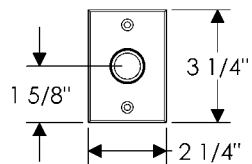

E205 Metro Escutcheon
2 1/4" x 3 1/4"