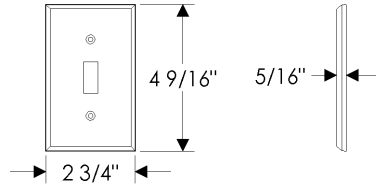

- All finishes are priced the same.
- Specify metal and patina.

Switch Covers

SP1 Switch Cover
2 3/4" x 4 9/16" ..... $ 44.00