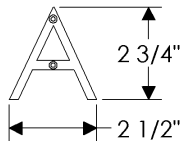

- All finishes are priced the same.
- Specify metal and patina.

House Letters

House Letters

2 3/4" - Century Gothic

- **L275A**
  House Letter "A".....$62.00
- **L275B**
  House Letter "B".....$62.00
- **L275C**
  House Letter "C".....$62.00
- **L275D**
  House Letter "D".....$62.00
- **L275E**
  House Letter "E".....$62.00
- **L275F**
  House Letter "F".....$62.00
- **L275G**
  House Letter "G".....$62.00

- **L275H**
  House Letter "H".....$62.00
- **L275I**
  House Letter "I".....$62.00
- **L275J**
  House Letter "J".....$62.00
- **L275K**
  House Letter "K".....$62.00
- **L275L**
  House Letter "L".....$62.00
- **L275M**
  House Letter "M".....$62.00
- **L275N**
  House Letter "N".....$62.00
- **L275O**
  House Letter "O".....$62.00
- **L275P**
  House Letter "P".....$62.00
- **L275Q**
  House Letter "Q".....$62.00
- **L275R**
  House Letter "R".....$62.00
- **L275S**
  House Letter "S"..... $62.00
- **L275T**
  House Letter "T".....$62.00
- **L275U**
  House Letter "U".....$62.00
- **L275V**
  House Letter "V".....$62.00
- **L275W**
  House Letter "W".....$62.00
- **L275X**
  House Letter "X".....$62.00
- **L275Y**
  House Letter "Y".....$62.00
- **L275Z**
  House Letter "Z".....$62.00