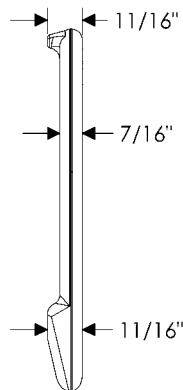

- All finishes are priced the same.
- Specify metal and patina.
- Specify individual HS100 letter "A" or "B"

Horseshoes and Stakes

HS110 Includes (2) HS100BL "A" Shoes
(2) HS100WL "B" Shoes
(2) ST136 Stakes . . . . . $ 967.00

HS120 Includes (2) HS100BL "A" Shoes
(2) HS100WL "B" Shoes
without Stakes . . . . . $ 573.00

HS100 Single Shoe . . . . . $ 144.00

ST136 Single Stake . . . . . $ 197.00

- Available in stainless steel only.

- Approximate shoe weight 2 1/2 lbs.