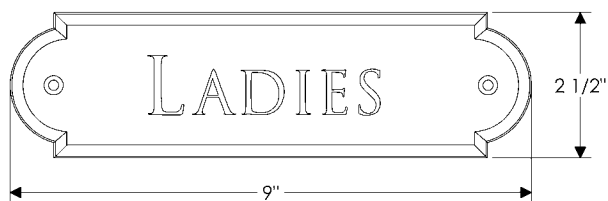

- All finishes are priced the same.
- Specify metal, patina, and door thickness.

EXTERIOR INTERIOR

**Sun Medallion**

**SUN2636** Sun Medallion . . . \$ 7540.00

- Weight: 125 lbs.
- Supplied with six 3/8-16 x 2" screws for thru-bolting and mounting bracket.