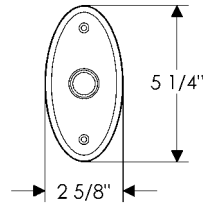

**E236 Metro Escutcheon**  
2 1/2" x 4 1/2"

**Escutcheons available for Home Accessory combinations**

**E300 Stepped** Escutcheon  
2 1/2" x 3 3/4"

**E400 Rectangular** Escutcheon  
2 1/2" x 3 3/4"

**E414 Rectangular** Escutcheon  
2 1/2" x 4 1/2"

**E415 Diamond** Escutcheon  
3 9/16" x 3 9/16"

**E416 Square** Escutcheon  
2 5/8" x 2 5/8"

**E417 Round** Escutcheon  
2 1/2"

**E418 Round** Escutcheon  
3 1/4"

**Escutcheons available for Home Accessory combinations**

**E500 Curved Escutcheon**  
2 1/2" x 3 3/4"

**E501 Oval Escutcheon**  
2 5/8" x 5 1/4"

**E589 Maddox Escutcheon**  
3 1/8"

**E700 Arched Escutcheon**  
2 1/2" x 3 3/4"

**E701 Arched Escutcheon**  
2 1/2" x 5 1/2"