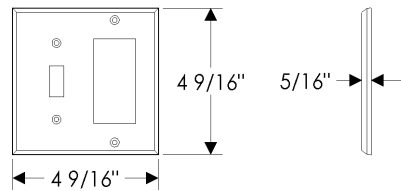

SPDSP2 Combination Switch
and Decora Style Cover
4 9/16" x 4 9/16" ..... $ 67.00

Custom layouts are possible. Please call for options and pricing.