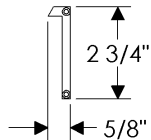

- All finishes are priced the same.
- Specify metal and patina.

House Numbers

House Numbers
2 3/4" - Century Gothic

N2750
House Number "0".....$62.00

N2751
House Number "1".....$62.00

N2752
House Number "2".....$62.00

N2753
House Number "3".....$62.00

N2754
House Number "4".....$62.00

N2755
House Number "5".....$62.00

N2756
House Number "6".....$62.00

N2757
House Number "7".....$62.00

N2758
House Number "8".....$62.00

N2759
House Number "9".....$62.00