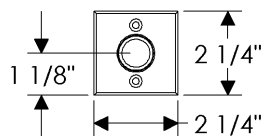

E204 Square Metro Escutcheon
2 1/4" x 2 1/4"