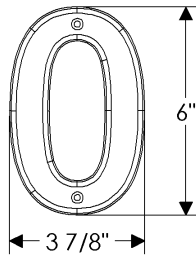

- All finishes are priced the same.
- Specify metal and patina.

House Numbers

House Numbers

3 7/8" x 6"

HN600
House Number "0".....$72.00

HN601
House Number "1".....$72.00

HN602
House Number "2".....$72.00

HN603
House Number "3".....$72.00

HN604
House Number "4".....$72.00

HN605
House Number "5".....$72.00

HN606
House Number "6".....$72.00

HN607
House Number "7".....$72.00

HN608
House Number "8".....$72.00

HN609
House Number "9".....$72.00