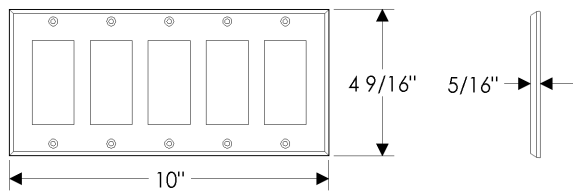

**DSP4 Decora Style Switch and Receptacle Cover**  
 8 1/4" x 4 9/16" ..... \$ 127.00

- All finishes are priced the same.
- Specify metal and patina.

**Outlet/Switch Covers**

**DSP5 Decora Style Switch and Receptacle Cover**  
 10" x 4 9/16" ..... \$ 132.00