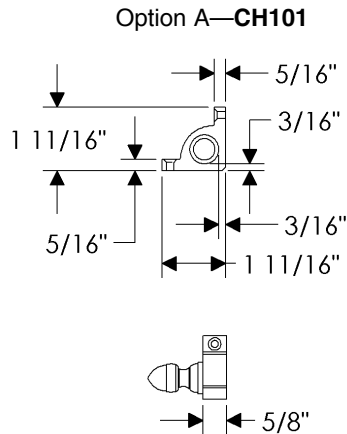

- Two bracket options:
  Option A—CH101
  Option B—CH102