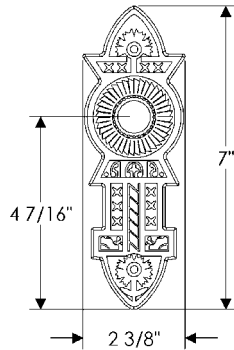

Escutcheons available for Home Accessory combinations

E10820 Briggs Escutcheon
2 1/2"

E10800 Briggs Escutcheon
2 3/8" x 7"