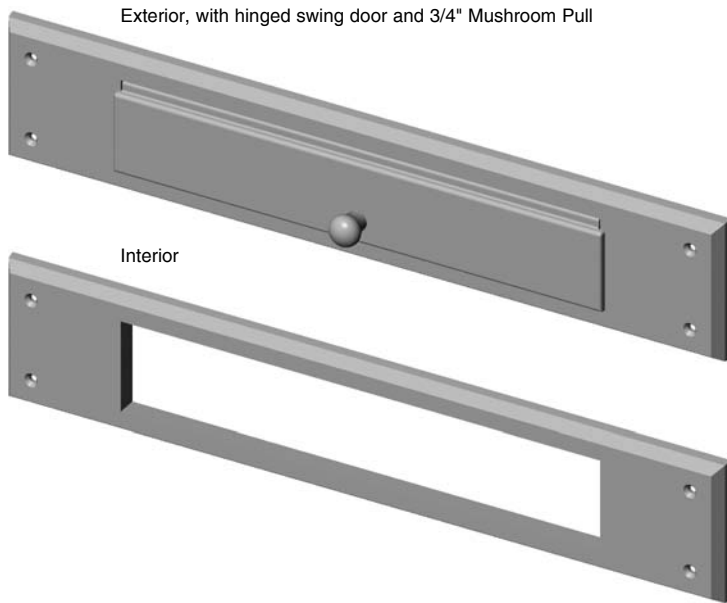

- All finishes are priced the same.
- Specify metal and patina.

Mail Slot

MS112 Mail Slot
3 5/8" x 18 3/16" ..... $ 584.00

MSD112 Mail Slot with
Two Swing Doors (Interior & Exterior)
3 5/8" x 18 3/16" ..... $ 722.00