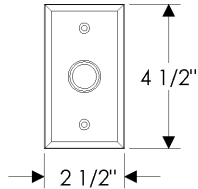

**E236 Metro Escutcheon**  
2 1/2" x 4 1/2"

**Escutcheons available for Home Accessory combinations**

**E300 Stepped** Escutcheon  
2 1/2" x 3 3/4"

**E400 Rectangular** Escutcheon  
2 1/2" x 3 3/4"

**E414 Rectangular** Escutcheon  
2 1/2" x 4 1/2"