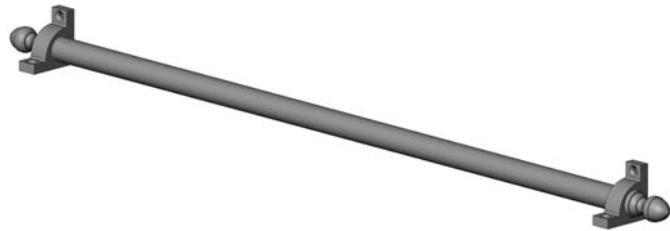

- All finishes are priced the same.
- Specify metal, patina, length, bracket, and finial cap.

SCH Stair Carpet Holder