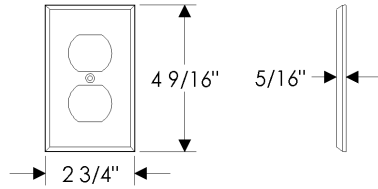

**Switch Covers**

**SP5 Switch Cover**  
 10" x 4 9/16" ..... \$ 132.00

**SP6 Switch Cover**  
 11 7/8" x 4 9/16" ..... \$ 138.00

- All finishes are priced the same.
- Specify metal and patina.

**Outlet Covers**