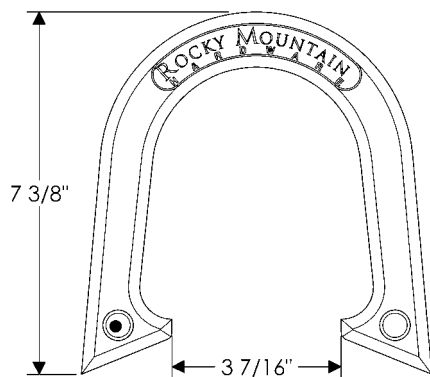

LABEL "A" or "B"