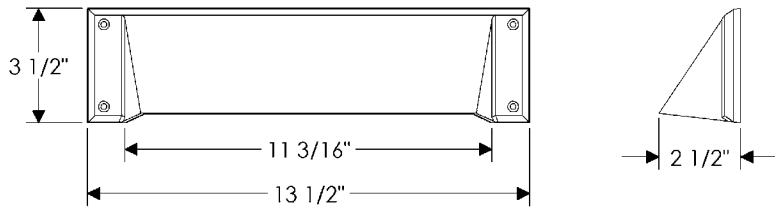

MSC105 Peak Mail Slot Cover
3 1/2" x 13 1/2" ..... $ 325.00