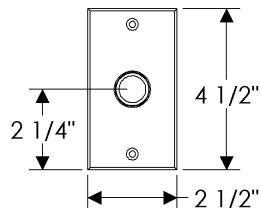

**E236 Metro Escutcheon**  
2 1/2" x 4 1/2"

**Escutcheons available for Home Accessory combinations**

**E300 Stepped** Escutcheon  
2 1/2" x 3 3/4"

**E400 Rectangular** Escutcheon  
2 1/2" x 3 3/4"

**E414 Rectangular** Escutcheon  
2 1/2" x 4 1/2"