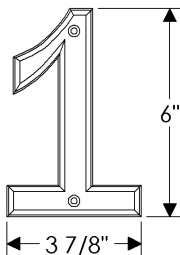

- All finishes are priced the same.
- Specify metal and patina.

House Numbers

House Numbers

3 7/8" x 6"

HN600
House Number "0".....$72.00

HN601
House Number "1".....$72.00

HN602
House Number "2".....$72.00

HN603
House Number "3".....$72.00

HN604
House Number "4".....$72.00

HN605
House Number "5".....$72.00

HN606
House Number "6".....$72.00

HN607
House Number "7".....$72.00

HN608
House Number "8".....$72.00

HN609
House Number "9".....$72.00