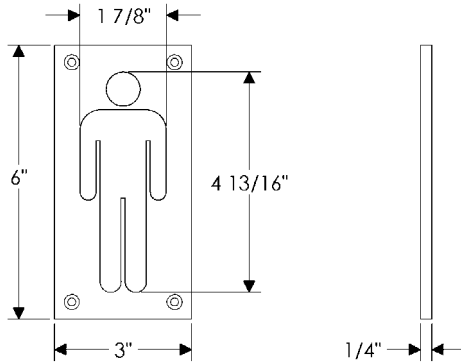

- All finishes are priced the same.
- Specify metal and patina.

Plaques

PL300M Plaque $140.00