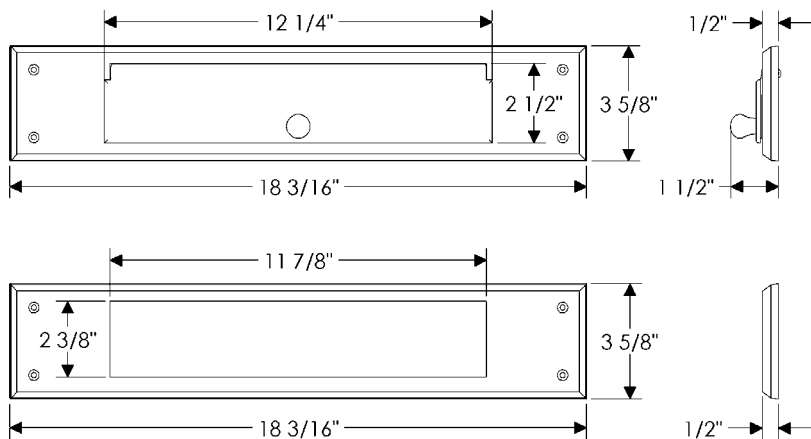

- All finishes are priced the same.
- Specify metal and patina.

Mail Slot

MS112 Mail Slot
3 5/8" x 18 3/16" ..... $ 584.00

MSD112 Mail Slot with
Two Swing Doors (Interior & Exterior)
3 5/8" x 18 3/16" ..... $ 722.00