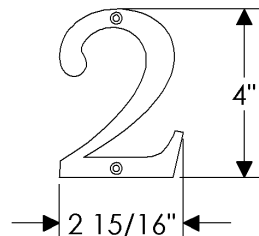

- All finishes are priced the same.
- Specify metal and patina.

House Numbers

House Numbers
4" - ITC Bookman

N4000
House Number "0".....$72.00

N4001
House Number "1".....$72.00

N4002
House Number "2".....$72.00

N4003
House Number "3".....$72.00

N4004
House Number "4".....$72.00

N4005
House Number "5".....$72.00

N4006
House Number "6".....$72.00

N4007
House Number "7".....$72.00

N4008
House Number "8".....$72.00

N4009
House Number "9".....$72.00