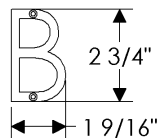

- All finishes are priced the same.
- Specify metal and patina.

House Letters

House Letters

2 3/4" - Century Gothic

- **L275A**
  House Letter "A".....$62.00
- **L275B**
  House Letter "B".....$62.00
- **L275C**
  House Letter "C".....$62.00
- **L275D**
  House Letter "D".....$62.00
- **L275E**
  House Letter "E".....$62.00
- **L275F**
  House Letter "F".....$62.00
- **L275G**
  House Letter "G".....$62.00

- **L275H**
  House Letter "H".....$62.00
- **L275I**
  House Letter "I".....$62.00
- **L275J**
  House Letter "J".....$62.00
- **L275K**
  House Letter "K".....$62.00
- **L275L**
  House Letter "L".....$62.00
- **L275M**
  House Letter "M".....$62.00
- **L275N**
  House Letter "N".....$62.00
- **L275O**
  House Letter "O".....$62.00
- **L275P**
  House Letter "P".....$62.00
- **L275Q**
  House Letter "Q".....$62.00
- **L275R**
  House Letter "R".....$62.00
- **L275S**
  House Letter "S"..... $62.00
- **L275T**
  House Letter "T".....$62.00
- **L275U**
  House Letter "U".....$62.00
- **L275V**
  House Letter "V".....$62.00
- **L275W**
  House Letter "W".....$62.00
- **L275X**
  House Letter "X".....$62.00
- **L275Y**
  House Letter "Y".....$62.00
- **L275Z**
  House Letter "Z".....$62.00