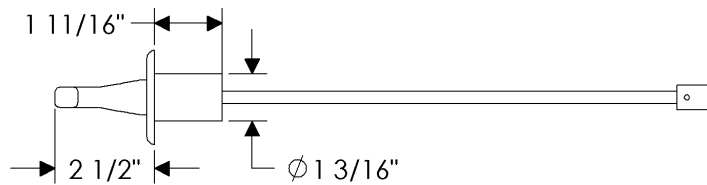

- All finishes are priced the same.
- Price includes your choice of any knob or lever.
- Combination is shown with T300 "T" Handle for illustration purposes only. Refer to Section A for desired handle.
- Specify metal and patina.

GVC Gas Valve Cover Plate

GVC Gas Valve Crank & Cover . . . . . $ 319.00

- Includes 12" extension with 5/16" square female adapter. Specify if other type is needed.

Note: Extension can be cut down in the field.