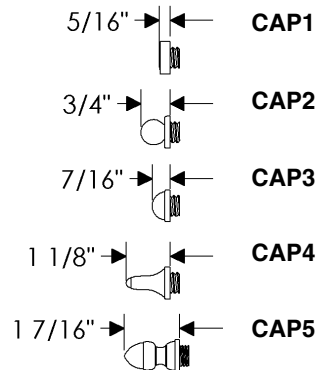

- Price includes two brackets and two finial caps.
- For additional brackets, add \$34.00 list/each.
- For lengths longer than 48"; add \$58.00 list/ft.

- Two bracket options:  
Option A—CH101  
Option B—CH102