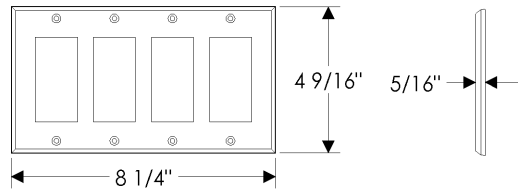

DSP4 Decora Style Switch and Receptacle Cover
8 1/4" x 4 9/16" ..... $ 127.00