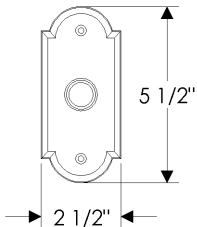

**E500 Curved Escutcheon**  
2 1/2" x 3 3/4"

**E501 Oval Escutcheon**  
2 5/8" x 5 1/4"

**E589 Maddox Escutcheon**  
3 1/8"

**E700 Arched Escutcheon**  
2 1/2" x 3 3/4"

**E701 Arched Escutcheon**  
2 1/2" x 5 1/2"