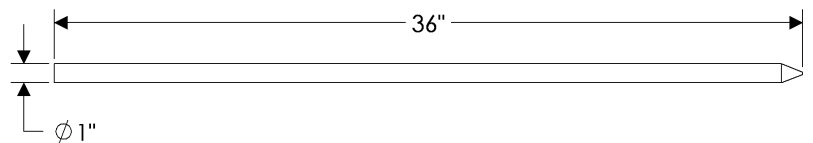

- All finishes are priced the same.
- Specify metal and patina.
- Specify individual HS100 letter "A" or "B"

Horseshoes and Stakes

HS110 Includes (2) HS100BL "A" Shoes
(2) HS100WL "B" Shoes
(2) ST136 Stakes . . . . . $ 967.00

HS120 Includes (2) HS100BL "A" Shoes
(2) HS100WL "B" Shoes
without Stakes . . . . . $ 573.00

HS100 Single Shoe . . . . . $ 144.00

ST136 Single Stake . . . . . $ 197.00

- Available in stainless steel only.

- Approximate shoe weight 2 1/2 lbs.