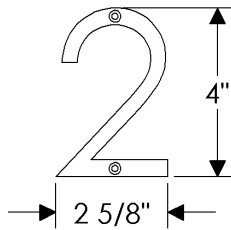

- All finishes are priced the same.
- Specify metal and patina.

House Numbers

House Numbers
4" - Century Gothic

N4000CG
House Number "0".....$72.00

N4001CG
House Number "1".....$72.00

N4002CG
House Number "2".....$72.00

N4003CG
House Number "3".....$72.00

N4004CG
House Number "4".....$72.00

N4005CG
House Number "5".....$72.00

N4006CG
House Number "6".....$72.00

N4007CG
House Number "7".....$72.00

N4008CG
House Number "8".....$72.00

N4009CG
House Number "9".....$72.00