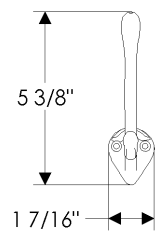

CH2 Coat Hook
5 3/8" ..... $ 60.00