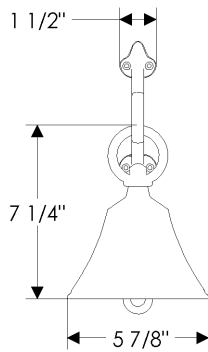

- All finishes are priced the same.
- Specify metal and patina.

Bells

B6 Small Bell ..... $ 358.00