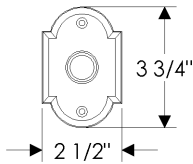

**E415 Diamond** Escutcheon  
3 9/16" x 3 9/16"

**E416 Square** Escutcheon  
2 5/8" x 2 5/8"

**E417 Round** Escutcheon  
2 1/2"

**E418 Round** Escutcheon  
3 1/4"

**Escutcheons available for Home Accessory combinations**

**E500 Curved Escutcheon**  
2 1/2" x 3 3/4"

**E501 Oval Escutcheon**  
2 5/8" x 5 1/4"

**E589 Maddox Escutcheon**  
3 1/8"

**E700 Arched Escutcheon**  
2 1/2" x 3 3/4"

**E701 Arched Escutcheon**  
2 1/2" x 5 1/2"