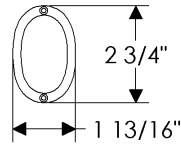

- All finishes are priced the same.
- Specify metal and patina.

House Numbers

House Numbers
2 3/4" - Century Gothic

N2750
House Number "0".....$62.00

N2751
House Number "1".....$62.00

N2752
House Number "2".....$62.00

N2753
House Number "3".....$62.00

N2754
House Number "4".....$62.00

N2755
House Number "5".....$62.00

N2756
House Number "6".....$62.00

N2757
House Number "7".....$62.00

N2758
House Number "8".....$62.00

N2759
House Number "9".....$62.00