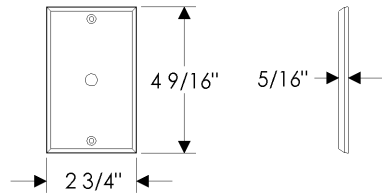

- All finishes are priced the same.
- Specify metal and patina.

Miscellaneous Covers

SP1-CABLE Cable Cover
2 3/4" x 4 9/16" ..... $ 44.00