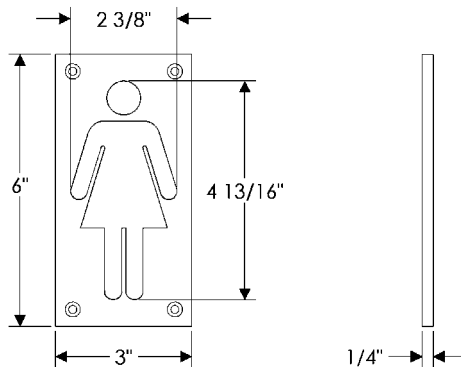

PL300W Plaque $140.00