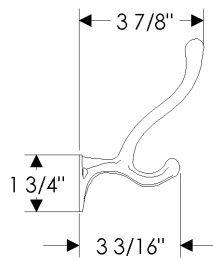

CH2 Coat Hook
5 3/8" ..... $ 60.00