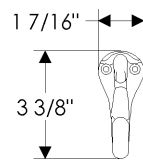

- All finishes are priced the same.
- Specify metal and patina.

**Coat Hooks**

**CH1 Antler Hook**  
7 7/16" ..... \$ 60.00

**CH2 Coat Hook**  
5 3/8" ..... \$ 60.00

**CH3 Coat Hook**  
3 3/8" ..... \$ 60.00