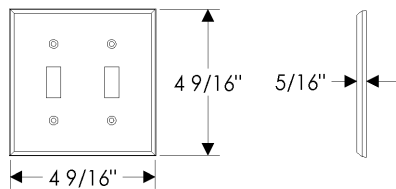

**DSP6 Decora Style Switch and Receptacle Cover**  
 11 7/8" x 4 9/16" ..... \$ 138.00

- All finishes are priced the same.
- Specify metal and patina.

**Switch Covers**

**SP1 Switch Cover**  
2 3/4" x 4 9/16" ..... \$ 44.00