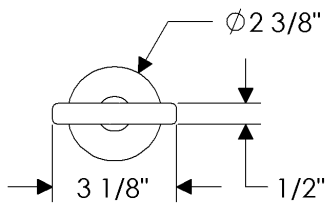

- All finishes are priced the same.
- Price includes your choice of any knob or lever.
- Combination is shown with T300 "T" Handle for illustration purposes only. Refer to Section A for desired handle.
- Specify metal and patina.

GVC Gas Valve Cover Plate

GVC Gas Valve Crank & Cover . . . . . $ 319.00

- Includes 12" extension with 5/16" square female adapter. Specify if other type is needed.

Note: Extension can be cut down in the field.