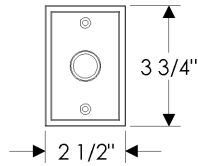

Escutcheons available for Home Accessory combinations

E300 Stepped Escutcheon
2 1/2" x 3 3/4"