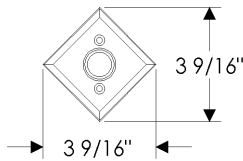

**E236 Metro Escutcheon**  
2 1/2" x 4 1/2"

**Escutcheons available for Home Accessory combinations**

**E300 Stepped** Escutcheon  
2 1/2" x 3 3/4"

**E400 Rectangular** Escutcheon  
2 1/2" x 3 3/4"

**E414 Rectangular** Escutcheon  
2 1/2" x 4 1/2"