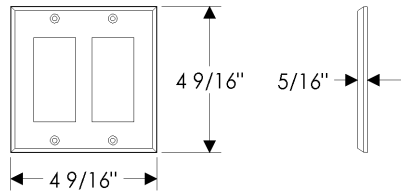

DSP2 Decora Style Switch and Receptacle Cover
4 9/16" x 4 9/16" ..... $ 64.00