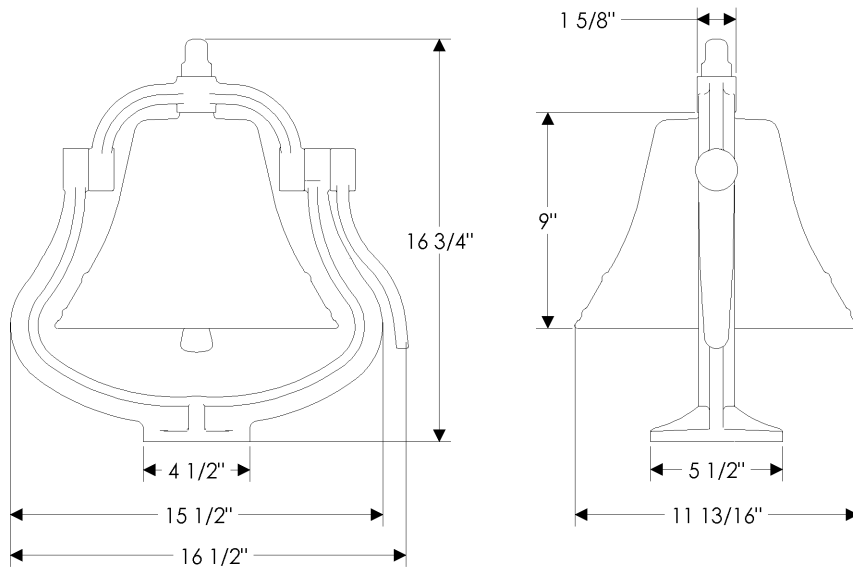

**Bells**

**B6 Small Bell** ..... \$ 358.00

- All finishes are priced the same.
- Specify metal and patina.

**Bells**

**B12 Large Bell** . . . . . \$ 2712.00

- All finishes are priced the same.
- Price includes your choice of any knob or lever.
- Combination is shown with T300 "T" Handle for illustration purposes only. Refer to Section A for desired handle.
- Specify metal and patina.