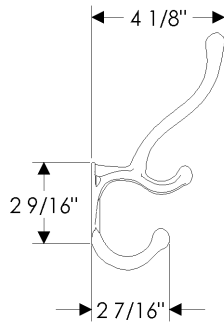

- All finishes are priced the same.
- Specify metal and patina.

Coat Hooks

CH1 Antler Hook
7 7/16" ..... $ 60.00