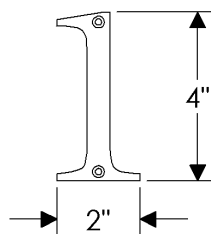

- All finishes are priced the same.
- Specify metal and patina.

House Numbers

House Numbers
4" - ITC Bookman

N4000
House Number "0".....$72.00

N4001
House Number "1".....$72.00

N4002
House Number "2".....$72.00

N4003
House Number "3".....$72.00

N4004
House Number "4".....$72.00

N4005
House Number "5".....$72.00

N4006
House Number "6".....$72.00

N4007
House Number "7".....$72.00

N4008
House Number "8".....$72.00

N4009
House Number "9".....$72.00