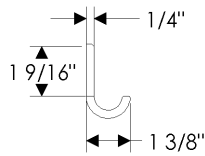

- All finishes are priced the same.
- Specify metal and patina.

Coat Hooks

CH4 Coat Hook
2 5/16" ..... $ 52.00