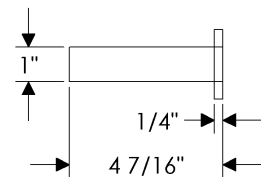

TP7 Rail Toilet Paper Holder

TP7 Rail Toilet Paper Holder 6" . . . . . $ 298.00