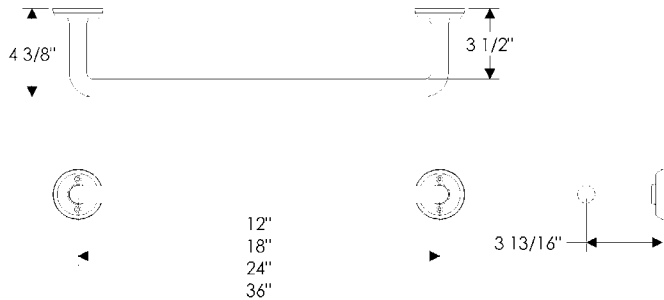

- All finishes are priced the same.
- Combinations are shown with E417 Round Escutcheons for illustration purposes only. Refer to pages P 1–P 4 for escutcheon styles and specifications.
- Specify escutcheon style, metal, patina, bar length, and leather or texture.

TB2 Continuous Towel Bar

Cross Section of Bar

TB2 Continuous Towel Bar

with E005 Ellis Escutcheon	
3" x 5"	
12"	$ 434.00
18"	$ 456.00
24"	$ 508.00
36"	$ 545.00
with E101 Designer Escutcheon*	
3 1/2"	
12"	$ 634.00
18"	$ 656.00
24"	$ 708.00
36"	$ 745.00
with E103 Designer Escutcheon*	
3" x 3"	
12"	$ 583.00
18"	$ 605.00
24"	$ 657.00
36"	$ 694.00
with E201 Metro Escutcheon	
2 1/4"	
12"	$ 282.00
18"	$ 305.00
24"	$ 357.00
36"	$ 394.00

with E202 Metro Escutcheon

3 1/2"	
12"	$ 324.00
18"	$ 347.00
24"	$ 399.00
36"	$ 436.00

with E204 Metro Escutcheon

2 1/4" x 2 1/4"	
12"	$ 286.00
18"	$ 308.00
24"	$ 360.00
36"	$ 397.00

with E205 Metro Escutcheon

2 1/4" x 3 1/4"	
12"	$ 297.00
18"	$ 319.00
24"	$ 371.00
36"	$ 409.00

with E236 Metro Escutcheon

2 1/2" x 4 1/2"	
12"	$ 297.00
18"	$ 319.00
24"	$ 371.00
36"	$ 409.00

with E300 Stepped Escutcheon

2 1/2" x 3 3/4"	
12"	$ 290.00
18"	$ 312.00
24"	$ 364.00
36"	$ 401.00

with E400 Rectangular Escutcheon

2 1/2" x 3 3/4"	
12"	$ 290.00
18"	$ 312.00
24"	$ 364.00
36"	$ 401.00

with E414 Rectangular Escutcheon

2 1/2" x 4 1/2"	
12"	$ 297.00
18"	$ 319.00
24"	$ 371.00
36"	$ 409.00

* Requires leather or texture choice.