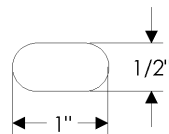

Cross Section of Bar

PT4 Tempo Vertical Paper Towel Holder

with E005 Ellis Escutcheon	
3" x 5"	$ 299.00
with E101 Designer Escutcheon*	
3 1/2"	$ 399.00
with E103 Designer Escutcheon*	
3" x 3"	$ 374.00
with E201 Metro Escutcheon	
2 1/4"	$ 223.00
with E202 Metro Escutcheon	
3 1/2"	$ 244.00
with E204 Metro Escutcheon	
2 1/4" x 2 1/4"	$ 225.00

with E205 Metro Escutcheon	
2 1/4" x 3 1/4"	$ 230.00
with E236 Metro Escutcheon	
2 1/2" x 4 1/2"	$ 230.00
with E300 Stepped Escutcheon	
2 1/2" x 3 3/4"	$ 227.00
with E400 Rectangular Escutcheon	
2 1/2" x 3 3/4"	$ 227.00
with E414 Rectangular Escutcheon	
2 1/2" x 4 1/2"	$ 230.00
with E415 Diamond Escutcheon	
3 9/16" x 3 9/16"	$ 225.00
with E416 Square Escutcheon	
2 5/8" x 2 5/8"	$ 225.00
with E417 Round Escutcheon	
2 1/2"	$ 223.00
with E418 Round Escutcheon	
3 1/4"	$ 233.00
with E500 Curved Escutcheon	
2 1/2" x 3 3/4"	$ 227.00
with E501 Oval Escutcheon	
2 5/8" x 5 1/4"	$ 234.00
with E589 Maddox Escutcheon	
3 1/8"	$ 268.00
with E700 Arched Escutcheon	
2 1/2" x 3 3/4"	$ 227.00
with E701 Arched Escutcheon	
2 1/2" x 5 1/2"	$ 255.00
with E10820 Briggs Escutcheon	
2 1/2"	$ 223.00
with E10800 Briggs Escutcheon	
2 3/8" x 7"	$ 247.00
with E21005 Mack Escutcheon	
2 1/2" x 4 1/2"	$ 230.00

* Requires leather or texture choice.