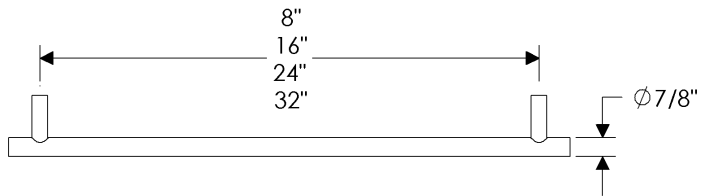

- All finishes are priced the same.
- Specify metal, patina, and bar length.

TB4 Tube Towel Bar

TB4 Tube Towel Bars

8"	$ 336.00
16"	$ 363.00
24"	$ 405.00
32"	$ 471.00