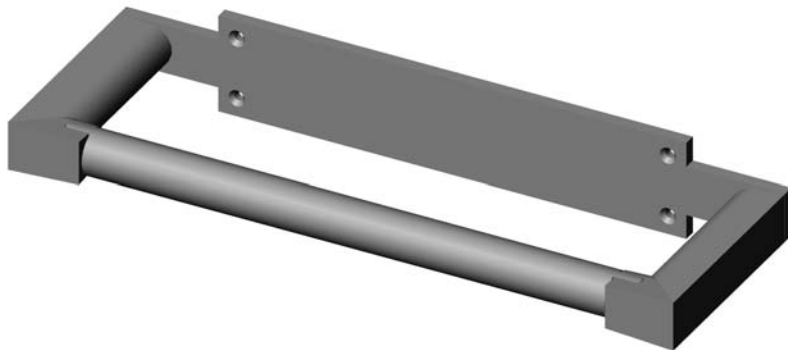

- All finishes are priced the same.
- Specify metal, and patina.

PT7 Rail Paper Towel Holder

PT7 Rail Paper Towel Holder . . . . . $ 361.00