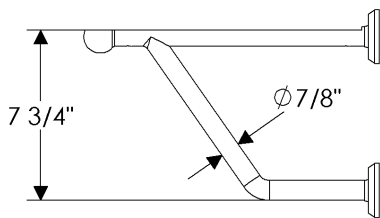

- All finishes are priced the same.
- Combinations are shown with E417 Round Escutcheons for illustration purposes only. Refer to pages P 1–P 4 for escutcheon styles and specifications.
- Specify escutcheon style, metal, patina, and leather or texture.

SHB Shelf Bracket

SHB Shelf Bracket

- with **E005 Ellis** Escutcheon
  3" x 5" ..... $ 776.00
- with **E101 Designer** Escutcheon*
  3 1/2" $1177.00
- with **E103 Designer** Escutcheon*
  3" x 3" $1074.00
- with **E201 Metro** Escutcheon
  2 1/4" ..... $ 418.00
- with **E202 Metro** Escutcheon
  3 1/2" ..... $ 460.00
- with **E204 Metro** Escutcheon
  2 1/4" x 2 1/4" ..... $ 421.00
- with **E205 Metro** Escutcheon
  2 1/4" x 3 1/4" ..... $ 433.00
- with **E236 Metro** Escutcheon
  2 1/2" x 4 1/2" ..... $ 433.00

- with **E300 Stepped** Escutcheon
  2 1/2" x 3 3/4" ..... $ 426.00
- with **E400 Rectangular** Escutcheon
  2 1/2" x 3 3/4" ..... $ 426.00
- with **E414 Rectangular** Escutcheon
  2 1/2" x 4 1/2" ..... $ 433.00
- with **E415 Diamond** Escutcheon
  3 9/16" x 3 9/16" ..... $ 421.00
- with **E416 Square** Escutcheon
  2 5/8" x 2 5/8" ..... $ 421.00
- with **E417 Round** Escutcheon
  2 1/2" ..... $ 418.00
- with **E418 Round** Escutcheon
  3 1/4" ..... $ 438.00
- with **E500 Curved** Escutcheon
  2 1/2" x 3 3/4" ..... $ 426.00
- with **E501 Oval** Escutcheon
  2 5/8" x 5 1/4" ..... $ 441.00
- with **E589 Maddox** Escutcheon
  3 1/8" ..... $ 652.00
- with **E700 Arched** Escutcheon
  2 1/2" x 3 3/4" ..... $ 426.00
- with **E701 Arched** Escutcheon
  2 1/2" x 5 1/2" ..... $ 482.00
- with **E10820 Briggs** Escutcheon
  2 1/2" ..... $ 418.00
- with **E21005 Mack** Escutcheon
  2 1/2" x 4 1/2" ..... $ 433.00

• Price includes one shelf bracket, two escutcheons, and four wood screws for mounting.

* Requires leather or texture choice.