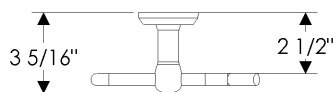

- All finishes are priced the same.
- Combinations are shown with E417 Round Escutcheon for illustration purposes only. Refer to pages P 1–P 4 for escutcheon styles and specifications.
- Specify escutcheon style, metal, patina, handing, and leather or texture.

TP5 Horizontal Toilet Paper Holder

Right handing shown above.

TP5 Horizontal Toilet Paper Holder

with E005 Ellis Escutcheon	
3" x 5"	$ 311.00
with E101 Designer Escutcheon*	
3 1/2"	$ 411.00
with E103 Designer Escutcheon*	
3" x 3"	$ 385.00
with E201 Metro Escutcheon	
2 1/4"	$ 235.00
with E202 Metro Escutcheon	
3 1/2"	$ 256.00
with E204 Metro Escutcheon	
2 1/4" x 2 1/4"	$ 237.00
with E205 Metro Escutcheon	
2 1/4" x 3 1/4"	$ 243.00
with E236 Metro Escutcheon	
2 1/2" x 4 1/2"	$ 243.00

with E300 Stepped Escutcheon	
2 1/2" x 3 3/4"	$ 239.00
with E400 Rectangular Escutcheon	
2 1/2" x 3 3/4"	$ 239.00
with E414 Rectangular Escutcheon	
2 1/2" x 4 1/2"	$ 243.00
with E415 Diamond Escutcheon	
3 9/16" x 3 9/16"	$ 237.00
with E416 Square Escutcheon	
2 5/8" x 2 5/8"	$ 237.00
with E417 Round Escutcheon	
2 1/2"	$ 235.00
with E418 Round Escutcheon	
3 1/4"	$ 245.00
with E500 Curved Escutcheon	
2 1/2" x 3 3/4"	$ 239.00
with E501 Oval Escutcheon	
2 5/8" x 5 1/4"	$ 247.00
with E589 Maddox Escutcheon	
3 1/8"	$ 280.00
with E700 Arched Escutcheon	
2 1/2" x 3 3/4"	$ 239.00
with E701 Arched Escutcheon	
2 1/2" x 5 1/2"	$ 267.00
with E10820 Briggs Escutcheon	
2 1/2"	$ 235.00
with E10800 Briggs Escutcheon	
2 3/8" x 7"	$ 259.00
with E21005 Mack Escutcheon	
2 1/2" x 4 1/2"	$ 243.00

* Requires leather or texture choice.