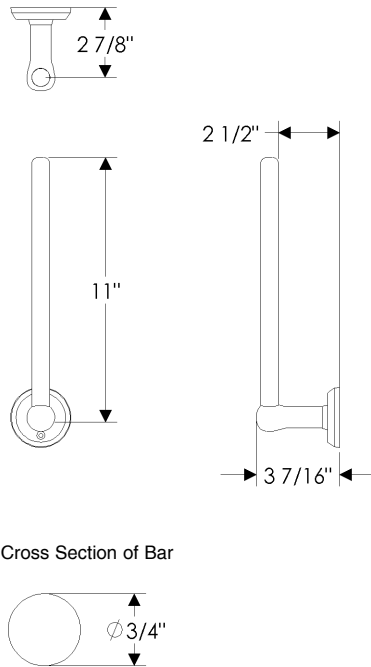

- All finishes are priced the same.
- Combinations are shown with E417 Round Escutcheon for illustration purposes only. Refer to pages P 1–P 4 for escutcheon styles and specifications.
- Specify escutcheon style, metal, patina, and leather or texture.

PT2 Vertical Paper Towel Holder

with E300 Stepped Escutcheon 2 1/2" x 3 3/4"	$ 221.00
with E400 Rectangular Escutcheon 2 1/2" x 3 3/4"	$ 221.00
with E414 Rectangular Escutcheon 2 1/2" x 4 1/2"	$ 225.00
with E415 Diamond Escutcheon 3 9/16" x 3 9/16"	$ 219.00
with E416 Square Escutcheon 2 5/8" x 2 5/8"	$ 219.00
with E417 Round Escutcheon 2 1/2"	$ 218.00
with E418 Round Escutcheon 3 1/4"	$ 228.00
with E500 Curved Escutcheon 2 1/2" x 3 3/4"	$ 221.00
with E501 Oval Escutcheon 2 5/8" x 5 1/4"	$ 229.00
with E589 Maddox Escutcheon 3 1/8"	$ 262.00
with E700 Arched Escutcheon 2 1/2" x 3 3/4"	$ 221.00
with E701 Arched Escutcheon 2 1/2" x 5 1/2"	$ 250.00
with E10820 Briggs Escutcheon 2 1/2"	$ 218.00
with E10800 Briggs Escutcheon 2 3/8" x 7"	$ 242.00
with E21005 Mack Escutcheon 2 1/2" x 4 1/2"	$ 225.00

* Requires leather or texture choice.

PT2 Vertical Paper Towel Holder

with E005 Ellis Escutcheon 3" x 5"	$ 293.00
with E101 Designer Escutcheon* 3 1/2"	$ 393.00
with E103 Designer Escutcheon* 3" x 3"	$ 368.00
with E201 Metro Escutcheon 2 1/4"	$ 218.00
with E202 Metro Escutcheon 3 1/2"	$ 239.00
with E204 Metro Escutcheon 2 1/4" x 2 1/4"	$ 219.00
with E205 Metro Escutcheon 2 1/4" x 3 1/4"	$ 225.00
with E236 Metro Escutcheon 2 1/2" x 4 1/2"	$ 225.00