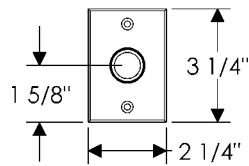

E205 Metro Escutcheon
2 1/4" x 3 1/4"