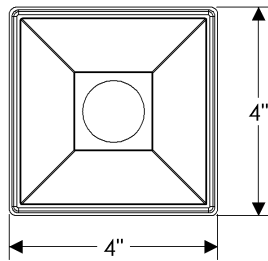

- All finishes are priced the same.
- Specify metal and patina.

JR100 Square Canister

JR100 Square Canister

4" x 6 3/8" ..... $ 360.00