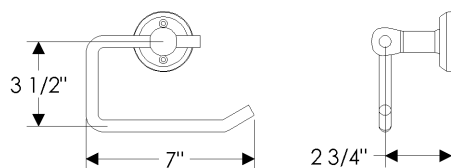

- All finishes are priced the same.
- Combinations are shown with E417 Round Escutcheon for illustration purposes only. Refer to pages P 1–P 4 for escutcheon styles and specifications.
- Specify escutcheon style, metal, patina, handing, and leather or texture.

TP5 Horizontal Toilet Paper Holder

Right handing shown above.

TP5 Horizontal Toilet Paper Holder

with E005 Ellis Escutcheon	
3" x 5"	$ 311.00
with E101 Designer Escutcheon*	
3 1/2"	$ 411.00
with E103 Designer Escutcheon*	
3" x 3"	$ 385.00
with E201 Metro Escutcheon	
2 1/4"	$ 235.00
with E202 Metro Escutcheon	
3 1/2"	$ 256.00
with E204 Metro Escutcheon	
2 1/4" x 2 1/4"	$ 237.00
with E205 Metro Escutcheon	
2 1/4" x 3 1/4"	$ 243.00
with E236 Metro Escutcheon	
2 1/2" x 4 1/2"	$ 243.00

with E300 Stepped Escutcheon	
2 1/2" x 3 3/4"	$ 239.00
with E400 Rectangular Escutcheon	
2 1/2" x 3 3/4"	$ 239.00
with E414 Rectangular Escutcheon	
2 1/2" x 4 1/2"	$ 243.00
with E415 Diamond Escutcheon	
3 9/16" x 3 9/16"	$ 237.00
with E416 Square Escutcheon	
2 5/8" x 2 5/8"	$ 237.00
with E417 Round Escutcheon	
2 1/2"	$ 235.00
with E418 Round Escutcheon	
3 1/4"	$ 245.00
with E500 Curved Escutcheon	
2 1/2" x 3 3/4"	$ 239.00
with E501 Oval Escutcheon	
2 5/8" x 5 1/4"	$ 247.00
with E589 Maddox Escutcheon	
3 1/8"	$ 280.00
with E700 Arched Escutcheon	
2 1/2" x 3 3/4"	$ 239.00
with E701 Arched Escutcheon	
2 1/2" x 5 1/2"	$ 267.00
with E10820 Briggs Escutcheon	
2 1/2"	$ 235.00
with E10800 Briggs Escutcheon	
2 3/8" x 7"	$ 259.00
with E21005 Mack Escutcheon	
2 1/2" x 4 1/2"	$ 243.00

* Requires leather or texture choice.