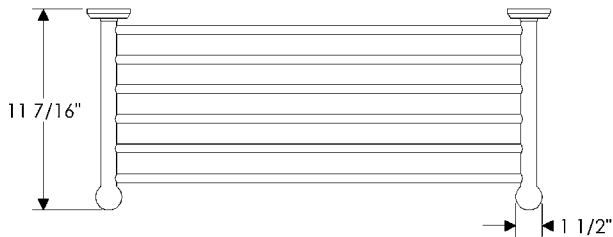

- All finishes are priced the same.
- Combinations are shown with E417 Round Escutcheons for illustration purposes only. Refer to pages P 1–P 4 for escutcheon styles and specifications.
- Specify escutcheon style, metal, patina, bar length, and leather or texture.

TRK3 Towel Rack

TRK3 Towel Rack

24" bars (available up to 32" bars)

- with **E005 Ellis** Escutcheon
  3" x 5" ..... $ 1639.00
- with **E101 Designer** Escutcheon*
  3 1/2" ..... $ 2039.00
- with **E103 Designer** Escutcheon*
  3" x 3" ..... $ 1937.00

- with **E201 Metro** Escutcheon
  2 1/4" ..... $ 1336.00
- with **E202 Metro** Escutcheon
  3 1/2" ..... $ 1420.00
- with **E204 Metro** Escutcheon
  2 1/4" x 2 1/4" ..... $ 1343.00
- with **E205 Metro** Escutcheon
  2 1/4" x 3 1/4" ..... $ 1366.00
- with **E236 Metro** Escutcheon
  2 1/2" x 4 1/2" ..... $ 1366.00
- with **E300 Stepped** Escutcheon
  2 1/2" x 3 3/4" ..... $ 1351.00
- with **E400 Rectangular** Escutcheon
  2 1/2" x 3 3/4" ..... $ 1351.00
- with **E414 Rectangular** Escutcheon
  2 1/2" x 4 1/2" ..... $ 1366.00
- with **E415 Diamond** Escutcheon
  3 9/16" x 3 9/16" ..... $ 1343.00
- with **E416 Square** Escutcheon
  2 5/8" x 2 5/8" ..... $ 1343.00
- with **E417 Round** Escutcheon
  2 1/2" ..... $ 1336.00
- with **E418 Round** Escutcheon
  3 1/4" ..... $ 1377.00
- with **E500 Curved** Escutcheon
  2 1/2" x 3 3/4" ..... $ 1351.00
- with **E501 Oval** Escutcheon
  2 5/8" x 5 1/4" ..... $ 1382.00
- with **E589 Maddox** Escutcheon
  3 1/8" ..... $ 1515.00
- with **E700 Arched** Escutcheon
  2 1/2" x 3 3/4" ..... $ 1351.00
- with **E701 Arched** Escutcheon
  2 1/2" x 5 1/2" ..... $ 1464.00
- with **E10820 Briggs** Escutcheon
  2 1/2" ..... $ 1336.00
- with **E21005 Mack** Escutcheon
  2 1/2" x 4 1/2" ..... $ 1366.00

• For lengths over 28" and up to 32" add $29.00 list per inch.

* Requires leather or texture choice.