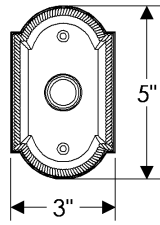

- Rectangular**
- E400 = 2 1/2" x 3 3/4" Rect
- E414 = 2 1/2" x 4 1/2" Rect

- Stepped**
- E300 = 2 1/2" x 3 3/4" Stepped

- Metro**
- E201 = 2 1/4" Round
- E202 = 3 1/2" Round
- E204 = 2 1/4" x 2 1/4" Square
- E205 = 2 1/4" x 3 1/4" Metro
- E236 = 2 1/2" x 4 1/2" Metro

- Ellis**
- E005 = 3" x 5" Ellis

- Briggs**
- E10820 = 2 1/2" Round
- E10800 = 2 3/8" x 7" Briggs

- Mack**
- E21005 = 2 1/2" x 4 1/2" Mack

HANDING / LENGTH

- Towel Ring sizes**
- 6 = 6"
- 7 = 7"
- 8 = 8"

- TB2 Towel Bar lengths**
- 12 = 12"
- 18 = 18"
- 24 = 24"
- 36 = 36"

- TB and TB3 Towel Bar lengths**
- 16 = 16"
- 24 = 24"
- 32 = 32"

- TB4 Towel Bar lengths**
- 8 = 8"
- 16 = 16"
- 24 = 24"
- 32 = 32"

- TB5 Towel Bar lengths**
- 712 = 7 1/2"
- 16 = 16"
- 24 = 24"
- 32 = 32"

- GB1 Grab Bar lengths**
- 12 = 12"
- 16 = 16"
- 18 = 18"
- 24 = 24"
- 30 = 30"
- 32 = 32"
- 36 = 36"
- 42 = 42"
- 48 = 48"
- 60 = 60"

Escutcheons available for Kitchen and Bath Accessory combinations

E005 Ellis Escutcheon
3" x 5"