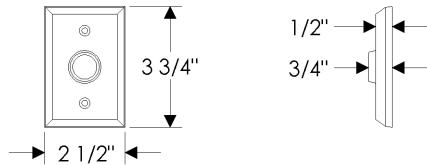

E205 Metro Escutcheon
2 1/4" x 3 1/4"

Escutcheons available for Kitchen and Bath Accessory combinations

E236 Metro Escutcheon
2 1/2" x 4 1/2"

E300 Stepped Escutcheon
2 1/2" x 3 3/4"

E400 Rectangular Escutcheon
2 1/2" x 3 3/4"