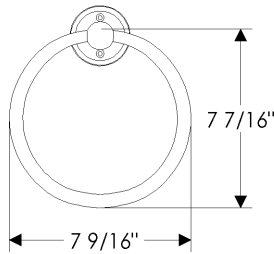

- All finishes are priced the same.
- Combinations are shown with E417 Round Escutcheon for illustration purposes only. Refer to pages P 1–P 4 for escutcheon styles and specifications.
- Specify escutcheon style, metal, patina, ring size, and leather or texture.

TR Towel Ring — 7" Ring

TR7 Towel Ring — 7" Ring

with E005 Ellis Escutcheon	3" x 5"	$ 332.00
with E101 Designer Escutcheon*	3 1/2"	$ 432.00
with E103 Designer Escutcheon*	3" x 3"	$ 406.00
with E201 Metro Escutcheon	2 1/4"	$ 257.00
with E202 Metro Escutcheon	3 1/2"	$ 278.00
with E204 Metro Escutcheon	2 1/4" x 2 1/4"	$ 258.00
with E205 Metro Escutcheon	2 1/4" x 3 1/4"	$ 264.00

with E236 Metro Escutcheon	2 1/2" x 4 1/2"	$ 264.00
with E300 Stepped Escutcheon	2 1/2" x 3 3/4"	$ 260.00
with E400 Rectangular Escutcheon	2 1/2" x 3 3/4"	$ 260.00
with E414 Rectangular Escutcheon	2 1/2" x 4 1/2"	$ 264.00
with E415 Diamond Escutcheon	3 9/16" x 3 9/16"	$ 258.00
with E416 Square Escutcheon	2 5/8" x 2 5/8"	$ 258.00
with E417 Round Escutcheon	2 1/2"	$ 257.00
with E418 Round Escutcheon	3 1/4"	$ 267.00
with E500 Curved Escutcheon	2 1/2" x 3 3/4"	$ 260.00
with E501 Oval Escutcheon	2 5/8" x 5 1/4"	$ 268.00
with E589 Maddox Escutcheon	3 1/8"	$ 301.00
with E700 Arched Escutcheon	2 1/2" x 3 3/4"	$ 260.00
with E701 Arched Escutcheon	2 1/2" x 5 1/2"	$ 288.00
with E10820 Briggs Escutcheon	2 1/2"	$ 257.00
with E10800 Briggs Escutcheon	2 3/8" x 7"	$ 281.00
with E21005 Mack Escutcheon	2 1/2" x 4 1/2"	$ 264.00

* Requires leather or texture choice.