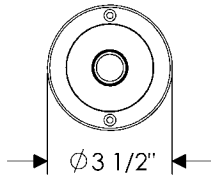

- Ellis**
- E005 = 3" x 5" Ellis

- Briggs**
- E10820 = 2 1/2" Round
- E10800 = 2 3/8" x 7" Briggs

- Mack**
- E21005 = 2 1/2" x 4 1/2" Mack

HANDING / LENGTH

- Towel Ring sizes**
- 6 = 6"
- 7 = 7"
- 8 = 8"

- TB2 Towel Bar lengths**
- 12 = 12"
- 18 = 18"
- 24 = 24"
- 36 = 36"

- TB and TB3 Towel Bar lengths**
- 16 = 16"
- 24 = 24"
- 32 = 32"

- TB4 Towel Bar lengths**
- 8 = 8"
- 16 = 16"
- 24 = 24"
- 32 = 32"

- TB5 Towel Bar lengths**
- 712 = 7 1/2"
- 16 = 16"
- 24 = 24"
- 32 = 32"

- GB1 Grab Bar lengths**
- 12 = 12"
- 16 = 16"
- 18 = 18"
- 24 = 24"
- 30 = 30"
- 32 = 32"
- 36 = 36"
- 42 = 42"
- 48 = 48"
- 60 = 60"

Escutcheons available for Kitchen and Bath Accessory combinations

E005 Ellis Escutcheon
3" x 5"