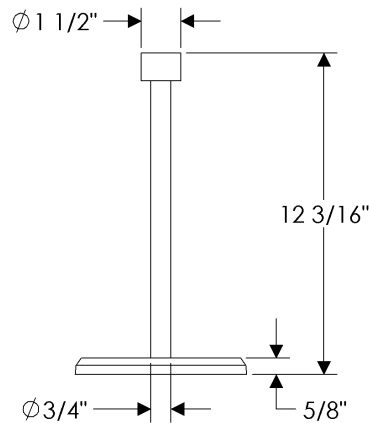

with **E419 Round** Escutcheon

6 1/2" ..... $ 231.00