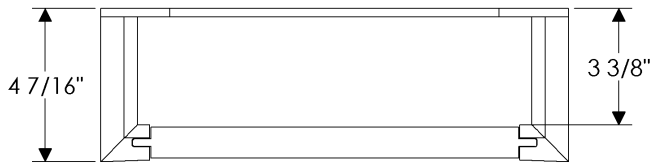

- All finishes are priced the same.
- Specify metal, and patina.

PT7 Rail Paper Towel Holder

PT7 Rail Paper Towel Holder . . . . . $ 361.00