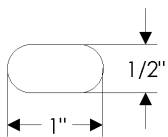

Cross Section of Bar

TB3 Tempo Towel Bar

with E005 Ellis Escutcheon	
3" x 5"	
16"	$ 500.00
24"	$ 538.00
32"	$ 576.00
with E101 Designer Escutcheon*	
3 1/2"	
16"	$ 700.00
24"	$ 738.00
32"	$ 776.00
with E103 Designer Escutcheon*	
3" x 3"	
16"	$ 649.00
24"	$ 687.00
32"	$ 725.00
with E201 Metro Escutcheon	
2 1/4"	
16"	$ 348.00
24"	$ 386.00
32"	$ 424.00

with **E202 Metro** Escutcheon

3 1/2"	
16"	$ 390.00
24"	$ 428.00
32"	$ 466.00

with **E204 Metro** Escutcheon

2 1/4" x 2 1/4"	
16"	$ 351.00
24"	$ 390.00
32"	$ 428.00

with **E205 Metro** Escutcheon

2 1/4" x 3 1/4"	
16"	$ 363.00
24"	$ 401.00
32"	$ 439.00

with **E236 Metro** Escutcheon

2 1/2" x 4 1/2"	
16"	$ 363.00
24"	$ 401.00
32"	$ 439.00

with **E300 Stepped** Escutcheon

2 1/2" x 3 3/4"	
16"	$ 356.00
24"	$ 394.00
32"	$ 432.00

with **E400 Rectangular** Escutcheon

2 1/2" x 3 3/4"	
16"	$ 356.00
24"	$ 394.00
32"	$ 432.00

with **E414 Rectangular** Escutcheon

2 1/2" x 4 1/2"	
16"	$ 363.00
24"	$ 401.00
32"	$ 439.00

with **E415 Diamond** Escutcheon

3 9/16" x 3 9/16"	
16"	$ 351.00
24"	$ 390.00
32"	$ 428.00

* Requires leather or texture choice.