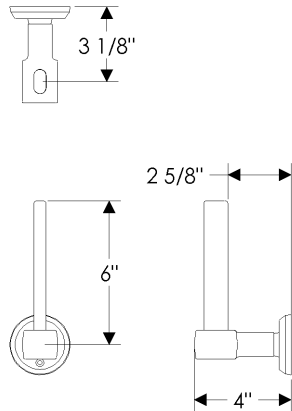

- All finishes are priced the same.
- Combinations are shown with E417 Round Escutcheon for illustration purposes only. Refer to pages P 1–P 4 for escutcheon styles and specifications.
- Specify escutcheon style, metal, patina, and leather or texture.

TP4 Tempo Vertical Toilet Paper Holder

TP4 Tempo Vertical Toilet Paper Holder

with E005 Ellis Escutcheon	
3" x 5"	$ 262.00
with E101 Designer Escutcheon*	
3 1/2"	$ 362.00
with E103 Designer Escutcheon*	
3" x 3"	$ 336.00
with E201 Metro Escutcheon	
2 1/4"	$ 186.00
with E202 Metro Escutcheon	
3 1/2"	$ 207.00
with E204 Metro Escutcheon	
2 1/4" x 2 1/4"	$ 188.00
with E205 Metro Escutcheon	
2 1/4" x 3 1/4"	$ 194.00
with E236 Metro Escutcheon	
2 1/2" x 4 1/2"	$ 194.00

with E300 Stepped Escutcheon	
2 1/2" x 3 3/4"	$ 190.00
with E400 Rectangular Escutcheon	
2 1/2" x 3 3/4"	$ 190.00
with E414 Rectangular Escutcheon	
2 1/2" x 4 1/2"	$ 194.00
with E415 Diamond Escutcheon	
3 9/16" x 3 9/16"	$ 188.00
with E416 Square Escutcheon	
2 5/8" x 2 5/8"	$ 188.00
with E417 Round Escutcheon	
2 1/2"	$ 186.00
with E418 Round Escutcheon	
3 1/4"	$ 197.00
with E500 Curved Escutcheon	
2 1/2" x 3 3/4"	$ 190.00
with E501 Oval Escutcheon	
2 5/8" x 5 1/4"	$ 198.00
with E589 Maddox Escutcheon	
3 1/8"	$ 231.00
with E700 Arched Escutcheon	
2 1/2" x 3 3/4"	$ 190.00
with E701 Arched Escutcheon	
2 1/2" x 5 1/2"	$ 218.00
with E10820 Briggs Escutcheon	
2 1/2"	$ 186.00
with E10800 Briggs Escutcheon	
2 3/8" x 7"	$ 210.00
with E21005 Mack Escutcheon	
2 1/2" x 4 1/2"	$ 194.00

* Requires leather or texture choices.