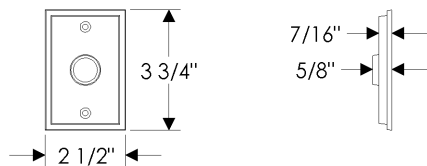

E300 Stepped Escutcheon
2 1/2" x 3 3/4"