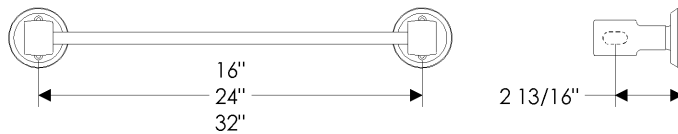

- All finishes are priced the same.
- Combinations are shown with E417 Round Escutcheons for illustration purposes only. Refer to pages P 1–P 4 for escutcheon styles and specifications.
- Specify escutcheon style, metal, patina, bar length, and leather or texture.

TB3 Tempo Towel Bar

TB3 Tempo Towel Bar

with E005 Ellis Escutcheon	
3" x 5"	
16"	$ 500.00
24"	$ 538.00
32"	$ 576.00
with E101 Designer Escutcheon*	
3 1/2"	
16"	$ 700.00
24"	$ 738.00
32"	$ 776.00
with E103 Designer Escutcheon*	
3" x 3"	
16"	$ 649.00
24"	$ 687.00
32"	$ 725.00
with E201 Metro Escutcheon	
2 1/4"	
16"	$ 348.00
24"	$ 386.00
32"	$ 424.00

with **E202 Metro** Escutcheon

3 1/2"	
16"	$ 390.00
24"	$ 428.00
32"	$ 466.00

with **E204 Metro** Escutcheon

2 1/4" x 2 1/4"	
16"	$ 351.00
24"	$ 390.00
32"	$ 428.00

with **E205 Metro** Escutcheon

2 1/4" x 3 1/4"	
16"	$ 363.00
24"	$ 401.00
32"	$ 439.00

with **E236 Metro** Escutcheon

2 1/2" x 4 1/2"	
16"	$ 363.00
24"	$ 401.00
32"	$ 439.00

with **E300 Stepped** Escutcheon

2 1/2" x 3 3/4"	
16"	$ 356.00
24"	$ 394.00
32"	$ 432.00

with **E400 Rectangular** Escutcheon

2 1/2" x 3 3/4"	
16"	$ 356.00
24"	$ 394.00
32"	$ 432.00

with **E414 Rectangular** Escutcheon

2 1/2" x 4 1/2"	
16"	$ 363.00
24"	$ 401.00
32"	$ 439.00

with **E415 Diamond** Escutcheon

3 9/16" x 3 9/16"	
16"	$ 351.00
24"	$ 390.00
32"	$ 428.00

* Requires leather or texture choice.