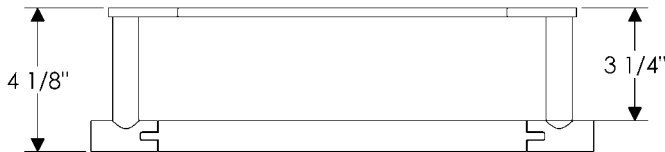

- All finishes are priced the same.
- Specify metal, and patina.

PT6 Tube Paper Towel Holder

PT6 Tube Paper Towel Holder . . . . . $ 381.00