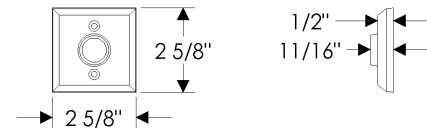

E416 Square Escutcheon
2 5/8" x 2 5/8"