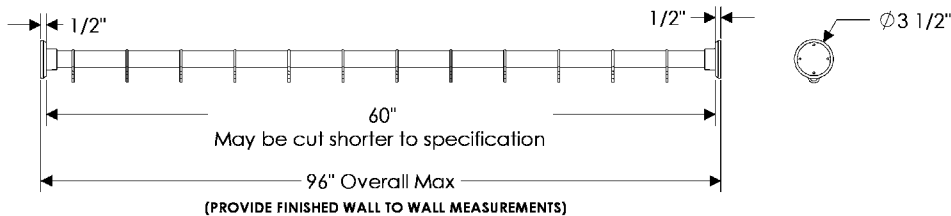

- All finishes are priced the same.
- Specify metal, patina, and length.

SR Shower Curtain Rod and Brackets with Hooks

SR Shower Curtain Rod (60") and Brackets with 12 Hooks	..... $1385.00
(May be cut shorter to specification.)	
SR901 Shower Curtain Rod Only (60")	..... $ 951.00
SRB901 Shower Curtain Rod Bracket Only (each)	..... $ 90.00
SRH901 Shower Curtain Rod Hook Only (each)	..... $ 34.00

- For lengths over 60" add $23.00 list per inch to pricing listed.
- Weight: 7 lbs. per foot