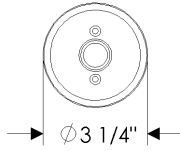

LINE NO.	FUNCTION	HANDLE		ESCUTCHEON		METAL	PATINA	HANDING OR LENGTH	BACKSET	DOOR THICKNESS	LOCK TYPE	DEAD BOLT TRIM	DESCRIPTION	LOCATION #	QTY.	PRICE QUOTED
		EXTERIOR	INTERIOR	EXTERIOR	INTERIOR											
1	PT2			E701		B	M								1	250.00
2	SR					W	M	58					12		1	1385.00
3	TR			E300		W	M	8							1	305.00
4	TRK			E300		W	M	24							1	1015.00
5	RH			E418		B	R								1	132.00
6	TB2			E418		B	R	18							1	325.00
7	AC					B	D						SR901		1	951.00

- GB1 Grab Bar lengths**
- 12 = 12"
- 16 = 16"
- 18 = 18"
- 24 = 24"
- 30 = 30"
- 32 = 32"
- 36 = 36"
- 42 = 42"
- 48 = 48"
- 60 = 60"

Escutcheons available for Kitchen and Bath Accessory combinations

E005 Ellis Escutcheon
3" x 5"

E414 Rectangular Escutcheon
2 1/2" x 4 1/2"

E415 Diamond Escutcheon
3 9/16" x 3 9/16"

E416 Square Escutcheon
2 5/8" x 2 5/8"

Escutcheons available for Kitchen and Bath Accessory combinations

E417 Round Escutcheon
2 1/2"