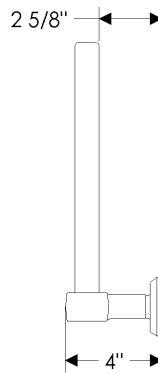

- All finishes are priced the same.
- Combinations are shown with E417 Round Escutcheon for illustration purposes only. Refer to pages P 1–P 4 for escutcheon styles and specifications.
- Specify escutcheon style, metal, patina, and leather or texture.

PT4 Tempo Vertical Paper Towel Holder

PT4 Tempo Vertical Paper Towel Holder

with E005 Ellis Escutcheon	
3" x 5"	$ 299.00
with E101 Designer Escutcheon*	
3 1/2"	$ 399.00
with E103 Designer Escutcheon*	
3" x 3"	$ 374.00
with E201 Metro Escutcheon	
2 1/4"	$ 223.00
with E202 Metro Escutcheon	
3 1/2"	$ 244.00
with E204 Metro Escutcheon	
2 1/4" x 2 1/4"	$ 225.00

with E205 Metro Escutcheon	
2 1/4" x 3 1/4"	$ 230.00
with E236 Metro Escutcheon	
2 1/2" x 4 1/2"	$ 230.00
with E300 Stepped Escutcheon	
2 1/2" x 3 3/4"	$ 227.00
with E400 Rectangular Escutcheon	
2 1/2" x 3 3/4"	$ 227.00
with E414 Rectangular Escutcheon	
2 1/2" x 4 1/2"	$ 230.00
with E415 Diamond Escutcheon	
3 9/16" x 3 9/16"	$ 225.00
with E416 Square Escutcheon	
2 5/8" x 2 5/8"	$ 225.00
with E417 Round Escutcheon	
2 1/2"	$ 223.00
with E418 Round Escutcheon	
3 1/4"	$ 233.00
with E500 Curved Escutcheon	
2 1/2" x 3 3/4"	$ 227.00
with E501 Oval Escutcheon	
2 5/8" x 5 1/4"	$ 234.00
with E589 Maddox Escutcheon	
3 1/8"	$ 268.00
with E700 Arched Escutcheon	
2 1/2" x 3 3/4"	$ 227.00
with E701 Arched Escutcheon	
2 1/2" x 5 1/2"	$ 255.00
with E10820 Briggs Escutcheon	
2 1/2"	$ 223.00
with E10800 Briggs Escutcheon	
2 3/8" x 7"	$ 247.00
with E21005 Mack Escutcheon	
2 1/2" x 4 1/2"	$ 230.00

* Requires leather or texture choice.