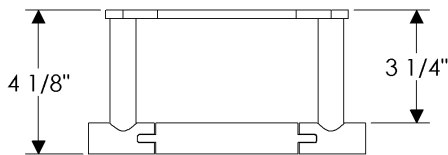

- All finishes are priced the same.
- Specify metal, and patina.

TP6 Tube Toilet Paper Holder

TP6 Tube Toilet Paper Holder . . . . . $ 318.00