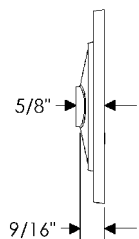

E21005 Mack Escutcheon
2 1/2" x 4 1/2"