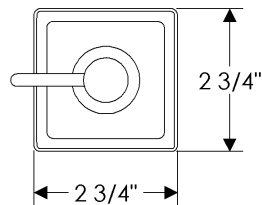

SP100 Soap Dispenser

SP100 Soap Dispenser

3 3/16" x 6 7/8" ..... $ 421.00

- Includes all pump components.