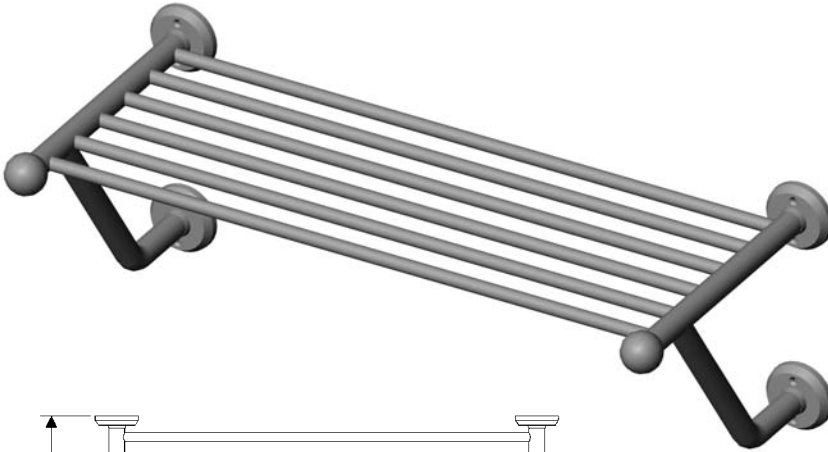

- All finishes are priced the same.
- Combinations are shown with E417 Round Escutcheons for illustration purposes only. Refer to pages P 1–P 4 for escutcheon styles and specifications.
- Specify escutcheon style, metal, patina, bar length, and leather or texture.

TRK3 Towel Rack

TRK3 Towel Rack

24" bars (available up to 32" bars)

- with **E005 Ellis** Escutcheon
  3" x 5" ..... $ 1639.00
- with **E101 Designer** Escutcheon*
  3 1/2" ..... $ 2039.00
- with **E103 Designer** Escutcheon*
  3" x 3" ..... $ 1937.00

- with **E201 Metro** Escutcheon
  2 1/4" ..... $ 1336.00
- with **E202 Metro** Escutcheon
  3 1/2" ..... $ 1420.00
- with **E204 Metro** Escutcheon
  2 1/4" x 2 1/4" ..... $ 1343.00
- with **E205 Metro** Escutcheon
  2 1/4" x 3 1/4" ..... $ 1366.00
- with **E236 Metro** Escutcheon
  2 1/2" x 4 1/2" ..... $ 1366.00
- with **E300 Stepped** Escutcheon
  2 1/2" x 3 3/4" ..... $ 1351.00
- with **E400 Rectangular** Escutcheon
  2 1/2" x 3 3/4" ..... $ 1351.00
- with **E414 Rectangular** Escutcheon
  2 1/2" x 4 1/2" ..... $ 1366.00
- with **E415 Diamond** Escutcheon
  3 9/16" x 3 9/16" ..... $ 1343.00
- with **E416 Square** Escutcheon
  2 5/8" x 2 5/8" ..... $ 1343.00
- with **E417 Round** Escutcheon
  2 1/2" ..... $ 1336.00
- with **E418 Round** Escutcheon
  3 1/4" ..... $ 1377.00
- with **E500 Curved** Escutcheon
  2 1/2" x 3 3/4" ..... $ 1351.00
- with **E501 Oval** Escutcheon
  2 5/8" x 5 1/4" ..... $ 1382.00
- with **E589 Maddox** Escutcheon
  3 1/8" ..... $ 1515.00
- with **E700 Arched** Escutcheon
  2 1/2" x 3 3/4" ..... $ 1351.00
- with **E701 Arched** Escutcheon
  2 1/2" x 5 1/2" ..... $ 1464.00
- with **E10820 Briggs** Escutcheon
  2 1/2" ..... $ 1336.00
- with **E21005 Mack** Escutcheon
  2 1/2" x 4 1/2" ..... $ 1366.00

• For lengths over 28" and up to 32" add $29.00 list per inch.

* Requires leather or texture choice.