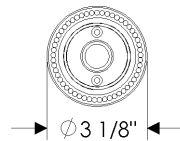

E589 Maddox Escutcheon
3 1/8"