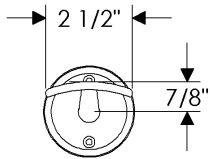

- All finishes are priced the same.
- Combinations are shown with IP417 Round Escutcheon for illustration purposes only. Refer to section B for escutcheon specifications.
- Specify escutcheon style, metal, patina, and leather or texture.

RH4 Whale Tail Robe Hook

RH4 Whale Tail Robe Hook

with IP014 Ellis Escutcheon 3" x 3 3/4"	$ 239.00
with E101 Designer Escutcheon* 3 1/2"	$ 339.00
with E103 Designer Escutcheon* 3" x 3"	$ 313.00
with IP214 Metro Escutcheon 2 1/4" x 3 1/4"	$ 167.00
with IP318 Stepped Escutcheon 2 1/2" x 3"	$ 167.00
with IP415 Diamond Escutcheon 3 9/16" x 3 9/16"	$ 161.00
with IP418 Rectangular Escutcheon 2 1/2" x 3"	$ 167.00
with IP417 Round Escutcheon 2 5/8"	$ 164.00
with IP512 Curved Escutcheon 2 1/2" x 3 3/8"	$ 167.00
with IP580 Maddox Escutcheon 2 3/8" x 3 5/16"	$ 208.00
with IP716 Arched Escutcheon 2 1/2" x 3 3/4"	$ 167.00
with IP10800 Briggs Escutcheon 2 1/2" x 5 1/8"	$ 189.00
with IP21014 Mack Escutcheon 2 1/2" x 3 1/2"	$ 167.00

* Requires leather or texture choice.