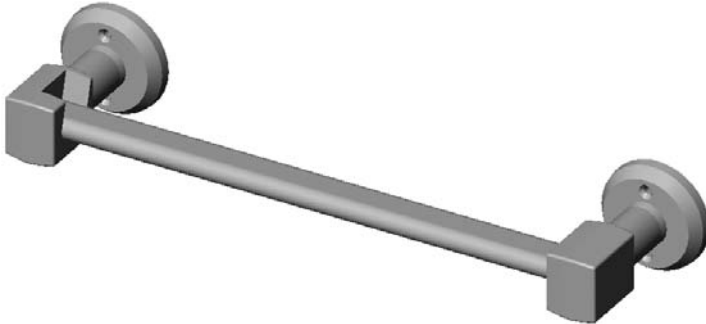

- All finishes are priced the same.
- Combinations are shown with E417 Round Escutcheons for illustration purposes only. Refer to pages P 1–P 4 for escutcheon styles and specifications.
- Specify escutcheon style, metal, patina, and leather or texture.

PT3 Tempo Horizontal Paper Towel Holder

Cross Section of Bar

PT3 Tempo Horizontal Paper Towel Holder

with E005 Ellis Escutcheon	
3" x 5"	$ 472.00
with E101 Designer Escutcheon*	
3 1/2"	$ 672.00
with E103 Designer Escutcheon*	
3" x 3"	$ 621.00
with E201 Metro Escutcheon	
2 1/4"	$ 321.00
with E202 Metro Escutcheon	
3 1/2"	$ 363.00
with E204 Metro Escutcheon	
2 1/4" x 2 1/4"	$ 324.00

with E205 Metro Escutcheon	
2 1/4" x 3 1/4"	$ 335.00
with E236 Metro Escutcheon	
2 1/2" x 4 1/2"	$ 335.00
with E300 Stepped Escutcheon	
2 1/2" x 3 3/4"	$ 328.00
with E400 Rectangular Escutcheon	
2 1/2" x 3 3/4"	$ 328.00
with E414 Rectangular Escutcheon	
2 1/2" x 4 1/2"	$ 335.00
with E415 Diamond Escutcheon	
3 9/16" x 3 9/16"	$ 324.00
with E416 Square Escutcheon	
2 5/8" x 2 5/8"	$ 324.00
with E417 Round Escutcheon	
2 1/2"	$ 321.00
with E418 Round Escutcheon	
3 1/4"	$ 341.00
with E500 Curved Escutcheon	
2 1/2" x 3 3/4"	$ 328.00
with E501 Oval Escutcheon	
2 5/8" x 5 1/4"	$ 344.00
with E589 Maddox Escutcheon	
3 1/8"	$ 410.00
with E700 Arched Escutcheon	
2 1/2" x 3 3/4"	$ 328.00
with E701 Arched Escutcheon	
2 1/2" x 5 1/2"	$ 385.00
with E10820 Briggs Escutcheon	
2 1/2"	$ 321.00
with E10800 Briggs Escutcheon	
2 3/8" x 7"	$ 369.00
with E21005 Mack Escutcheon	
2 1/2" x 4 1/2"	$ 335.00

* Requires leather or texture choice.