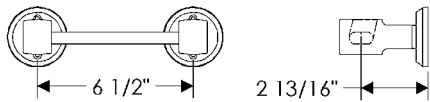

- All finishes are priced the same.
- Combinations are shown with E417 Round Escutcheons for illustration purposes only. Refer to pages P 1–P 4 for escutcheon styles and specifications.
- Specify escutcheon style, metal, patina, and leather or texture.

TP3 Tempo Horizontal Toilet Paper Holder