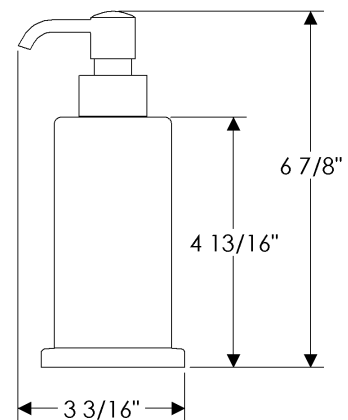

SP100 Soap Dispenser

SP100 Soap Dispenser

3 3/16" x 6 7/8" ..... $ 421.00

- Includes all pump components.