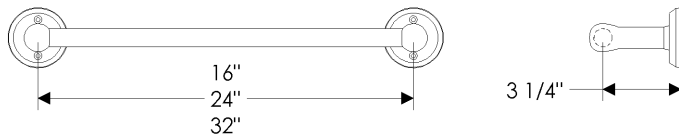

- All finishes are priced the same.
- Combinations are shown with E417 Round Escutcheons for illustration purposes only. Refer to pages P 1–P 4 for escutcheon styles and specifications.
- Specify escutcheon style, metal, patina, bar length, and leather or texture.

TB Towel Bar

TB Towel Bar

with E005 Ellis Escutcheon	
3" x 5"	
16"	$ 489.00
24"	$ 527.00
32"	$ 565.00
with E101 Designer Escutcheon*	
3 1/2"	
16"	$ 689.00
24"	$ 727.00
32"	$ 765.00
with E103 Designer Escutcheon*	
3" x 3"	
16"	$ 638.00
24"	$ 676.00
32"	$ 714.00
with E201 Metro Escutcheon	
2 1/4"	
16"	$ 338.00
24"	$ 376.00
32"	$ 414.00

with E202 Metro Escutcheon

3 1/2"	
16"	$ 380.00
24"	$ 418.00
32"	$ 456.00

with E204 Metro Escutcheon

2 1/4" x 2 1/4"	
16"	$ 341.00
24"	$ 379.00
32"	$ 417.00

with E205 Metro Escutcheon

2 1/4" x 3 1/4"	
16"	$ 352.00
24"	$ 390.00
32"	$ 428.00

with E236 Metro Escutcheon

2 1/2" x 4 1/2"	
16"	$ 352.00
24"	$ 390.00
32"	$ 428.00

with E300 Stepped Escutcheon

2 1/2" x 3 3/4"	
16"	$ 345.00
24"	$ 383.00
32"	$ 421.00

with E400 Rectangular Escutcheon

2 1/2" x 3 3/4"	
16"	$ 345.00
24"	$ 383.00
32"	$ 421.00

with E414 Rectangular Escutcheon

2 1/2" x 4 1/2"	
16"	$ 352.00
24"	$ 390.00
32"	$ 428.00

* Requires leather or texture choice.