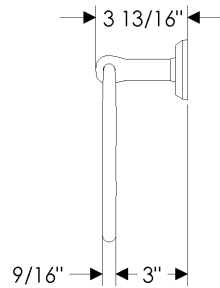

- All finishes are priced the same.
- Combinations are shown with E417 Round Escutcheon for illustration purposes only. Refer to pages P 1–P 4 for escutcheon styles and specifications.
- Specify escutcheon style, metal, patina, ring size, and leather or texture.

TR Towel Ring — 7" Ring

TR7 Towel Ring — 7" Ring

with E005 Ellis Escutcheon	3" x 5"	$ 332.00
with E101 Designer Escutcheon*	3 1/2"	$ 432.00
with E103 Designer Escutcheon*	3" x 3"	$ 406.00
with E201 Metro Escutcheon	2 1/4"	$ 257.00
with E202 Metro Escutcheon	3 1/2"	$ 278.00
with E204 Metro Escutcheon	2 1/4" x 2 1/4"	$ 258.00
with E205 Metro Escutcheon	2 1/4" x 3 1/4"	$ 264.00

with E236 Metro Escutcheon	2 1/2" x 4 1/2"	$ 264.00
with E300 Stepped Escutcheon	2 1/2" x 3 3/4"	$ 260.00
with E400 Rectangular Escutcheon	2 1/2" x 3 3/4"	$ 260.00
with E414 Rectangular Escutcheon	2 1/2" x 4 1/2"	$ 264.00
with E415 Diamond Escutcheon	3 9/16" x 3 9/16"	$ 258.00
with E416 Square Escutcheon	2 5/8" x 2 5/8"	$ 258.00
with E417 Round Escutcheon	2 1/2"	$ 257.00
with E418 Round Escutcheon	3 1/4"	$ 267.00
with E500 Curved Escutcheon	2 1/2" x 3 3/4"	$ 260.00
with E501 Oval Escutcheon	2 5/8" x 5 1/4"	$ 268.00
with E589 Maddox Escutcheon	3 1/8"	$ 301.00
with E700 Arched Escutcheon	2 1/2" x 3 3/4"	$ 260.00
with E701 Arched Escutcheon	2 1/2" x 5 1/2"	$ 288.00
with E10820 Briggs Escutcheon	2 1/2"	$ 257.00
with E10800 Briggs Escutcheon	2 3/8" x 7"	$ 281.00
with E21005 Mack Escutcheon	2 1/2" x 4 1/2"	$ 264.00

* Requires leather or texture choice.