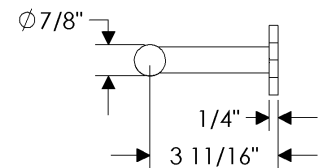

- All finishes are priced the same.
- Specify metal, and patina.

TP6 Tube Toilet Paper Holder

TP6 Tube Toilet Paper Holder . . . . . $ 318.00