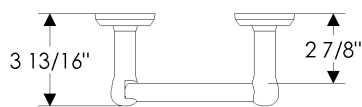

- All finishes are priced the same.
- Combinations are shown with E417 Round Escutcheons for illustration purposes only. Refer to pages P 1–P 4 for escutcheon styles and specifications.
- Specify escutcheon style, metal, patina, and leather or texture.

TP1 Horizontal Toilet Paper Holder

TP1 Horizontal Toilet Paper Holder

with E005 Ellis Escutcheon	
3" x 5"	$ 422.00
with E101 Designer Escutcheon*	
3 1/2"	$ 622.00
with E103 Designer Escutcheon*	
3" x 3"	$ 571.00
with E201 Metro Escutcheon	
2 1/4"	$ 271.00
with E202 Metro Escutcheon	
3 1/2"	$ 313.00
with E204 Metro Escutcheon	
2 1/4" x 2 1/4"	$ 274.00
with E205 Metro Escutcheon	
2 1/4" x 3 1/4"	$ 286.00

with E236 Metro Escutcheon	
2 1/2" x 4 1/2"	$ 286.00
with E300 Stepped Escutcheon	
2 1/2" x 3 3/4"	$ 279.00
with E400 Rectangular Escutcheon	
2 1/2" x 3 3/4"	$ 279.00
with E414 Rectangular Escutcheon	
2 1/2" x 4 1/2"	$ 286.00
with E415 Diamond Escutcheon	
3 9/16" x 3 9/16"	$ 274.00
with E416 Square Escutcheon	
2 5/8" x 2 5/8"	$ 274.00
with E417 Round Escutcheon	
2 1/2"	$ 271.00
with E418 Round Escutcheon	
3 1/4"	$ 291.00
with E500 Curved Escutcheon	
2 1/2" x 3 3/4"	$ 279.00
with E501 Oval Escutcheon	
2 5/8" x 5 1/4"	$ 294.00
with E589 Maddox Escutcheon	
3 1/8"	$ 360.00
with E700 Arched Escutcheon	
2 1/2" x 3 3/4"	$ 279.00
with E701 Arched Escutcheon	
2 1/2" x 5 1/2"	$ 335.00
with E10820 Briggs Escutcheon	
2 1/2"	$ 271.00
with E10800 Briggs Escutcheon	
2 3/8" x 7"	$ 319.00
with E21005 Mack Escutcheon	
2 1/2" x 4 1/2"	$ 286.00

* Requires leather or texture choice.