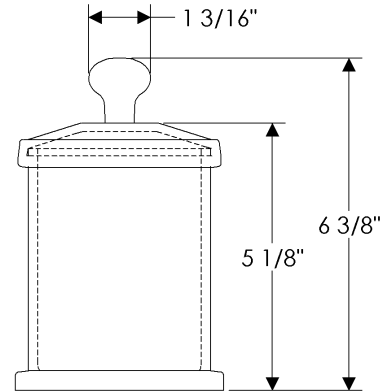

- All finishes are priced the same.
- Specify metal and patina.

JR100 Square Canister

JR100 Square Canister

4" x 6 3/8" ..... $ 360.00