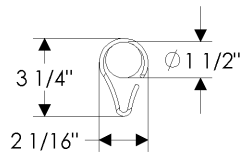

Cross Section of Bar and Hook