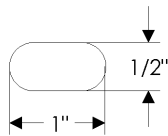

Cross Section of Bar