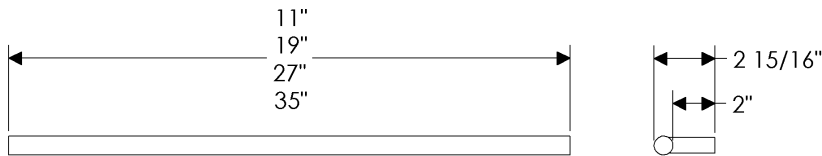

- All finishes are priced the same.
- Specify metal, patina, and bar length.

TB4 Tube Towel Bar

TB4 Tube Towel Bars

8"	$ 336.00
16"	$ 363.00
24"	$ 405.00
32"	$ 471.00