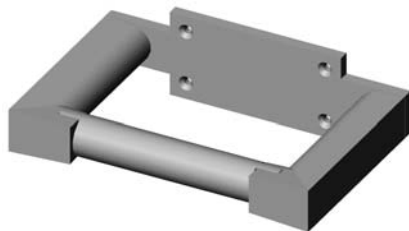

TP7 Rail Toilet Paper Holder

TP7 Rail Toilet Paper Holder 6" . . . . . $ 298.00