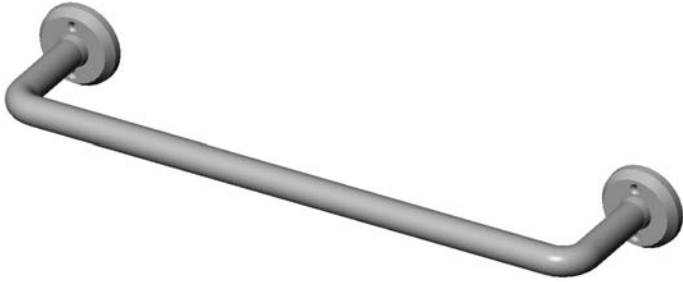

- All finishes are priced the same.
- Combinations are shown with E417 Round Escutcheons for illustration purposes only. Refer to pages P 1–P 4 for escutcheon styles and specifications.
- Specify escutcheon style, metal, patina, bar length, and leather or texture.

TB2 Continuous Towel Bar

Cross Section of Bar

TB2 Continuous Towel Bar

with E005 Ellis Escutcheon	
3" x 5"	
12"	$ 434.00
18"	$ 456.00
24"	$ 508.00
36"	$ 545.00
with E101 Designer Escutcheon*	
3 1/2"	
12"	$ 634.00
18"	$ 656.00
24"	$ 708.00
36"	$ 745.00
with E103 Designer Escutcheon*	
3" x 3"	
12"	$ 583.00
18"	$ 605.00
24"	$ 657.00
36"	$ 694.00
with E201 Metro Escutcheon	
2 1/4"	
12"	$ 282.00
18"	$ 305.00
24"	$ 357.00
36"	$ 394.00

with E202 Metro Escutcheon

3 1/2"	
12"	$ 324.00
18"	$ 347.00
24"	$ 399.00
36"	$ 436.00

with E204 Metro Escutcheon

2 1/4" x 2 1/4"	
12"	$ 286.00
18"	$ 308.00
24"	$ 360.00
36"	$ 397.00

with E205 Metro Escutcheon

2 1/4" x 3 1/4"	
12"	$ 297.00
18"	$ 319.00
24"	$ 371.00
36"	$ 409.00

with E236 Metro Escutcheon

2 1/2" x 4 1/2"	
12"	$ 297.00
18"	$ 319.00
24"	$ 371.00
36"	$ 409.00

with E300 Stepped Escutcheon

2 1/2" x 3 3/4"	
12"	$ 290.00
18"	$ 312.00
24"	$ 364.00
36"	$ 401.00

with E400 Rectangular Escutcheon

2 1/2" x 3 3/4"	
12"	$ 290.00
18"	$ 312.00
24"	$ 364.00
36"	$ 401.00

with E414 Rectangular Escutcheon

2 1/2" x 4 1/2"	
12"	$ 297.00
18"	$ 319.00
24"	$ 371.00
36"	$ 409.00

* Requires leather or texture choice.