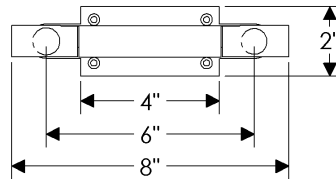

- All finishes are priced the same.
- Specify metal, and patina.

TP6 Tube Toilet Paper Holder

TP6 Tube Toilet Paper Holder . . . . . $ 318.00