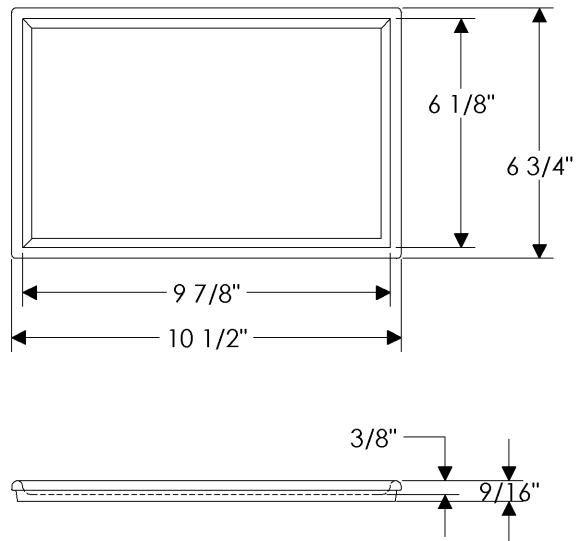

- All finishes are priced the same.
- Specify metal and patina.

SD100 Soap Dish

SD100 Soap Dish

4 1/4" x 5 3/4" \$ 119.00

LT100 Large Tray

LT100 Large Tray

6 3/4" x 10 1/2" \$ 308.00

- All finishes are priced the same.
- Specify metal and patina.