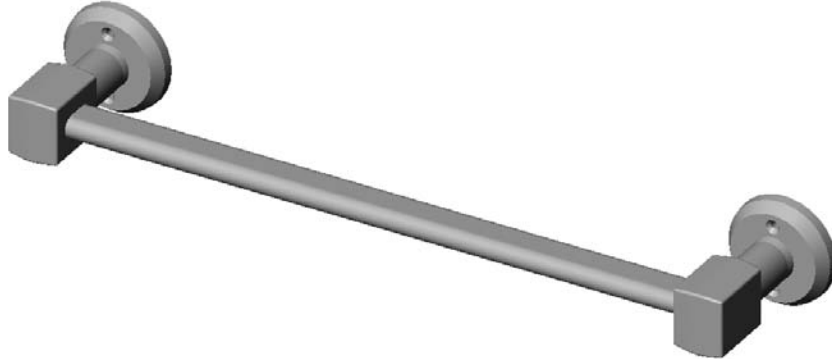

- All finishes are priced the same.
- Combinations are shown with E417 Round Escutcheons for illustration purposes only. Refer to pages P 1–P 4 for escutcheon styles and specifications.
- Specify escutcheon style, metal, patina, and bar length.

TB3 Tempo Towel Bar (Continued)

TB3 Tempo Towel Bar

with E416 Square Escutcheon	
2 5/8" x 2 5/8"	
16"	$ 351.00
24"	$ 390.00
32"	$ 428.00
with E417 Round Escutcheon	
2 1/2"	
16"	$ 348.00
24"	$ 386.00
32"	$ 424.00
with E418 Round Escutcheon	
3 1/4"	
16"	$ 369.00
24"	$ 406.00
32"	$ 445.00

with E500 Curved Escutcheon	
2 1/2" x 3 3/4"	
16"	$ 356.00
24"	$ 394.00
32"	$ 432.00

with E501 Oval Escutcheon	
2 5/8" x 5 1/4"	
16"	$ 371.00
24"	$ 409.00
32"	$ 447.00

with E589 Maddox Escutcheon	
3 1/8"	
16"	$ 438.00
24"	$ 476.00
32"	$ 514.00

with E700 Arched Escutcheon	
2 1/2" x 3 3/4"	
16"	$ 356.00
24"	$ 394.00
32"	$ 432.00

with E701 Arched Escutcheon	
2 1/2" x 5 1/2"	
16"	$ 412.00
24"	$ 450.00
32"	$ 488.00

with E10820 Briggs Escutcheon	
2 1/2"	
16"	$ 348.00
24"	$ 386.00
32"	$ 424.00

with E10800 Briggs Escutcheon	
2 3/8" x 7"	
16"	$ 396.00
24"	$ 457.00
32"	$ 495.00

with E21005 Mack Escutcheon	
2 1/2" x 4 1/2"	
16"	$ 363.00
24"	$ 401.00
32"	$ 439.00