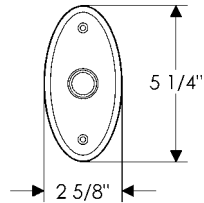

E501 Oval Escutcheon
2 5/8" x 5 1/4"