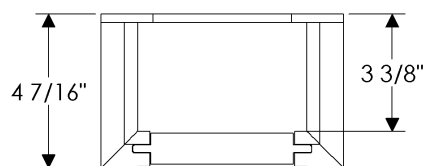

TP7 Rail Toilet Paper Holder

TP7 Rail Toilet Paper Holder 6" . . . . . $ 298.00