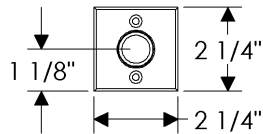

E204 Square Metro Escutcheon
2 1/4" x 2 1/4"