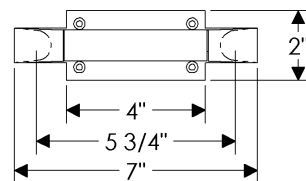

TP7 Rail Toilet Paper Holder

TP7 Rail Toilet Paper Holder 6" . . . . . $ 298.00