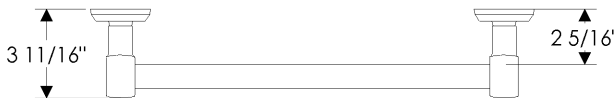

- All finishes are priced the same.
- Combinations are shown with E417 Round Escutcheons for illustration purposes only. Refer to pages P 1–P 4 for escutcheon styles and specifications.
- Specify escutcheon style, metal, patina, bar length, and leather or texture.

TB3 Tempo Towel Bar

TB3 Tempo Towel Bar

with E005 Ellis Escutcheon	
3" x 5"	
16"	$ 500.00
24"	$ 538.00
32"	$ 576.00
with E101 Designer Escutcheon*	
3 1/2"	
16"	$ 700.00
24"	$ 738.00
32"	$ 776.00
with E103 Designer Escutcheon*	
3" x 3"	
16"	$ 649.00
24"	$ 687.00
32"	$ 725.00
with E201 Metro Escutcheon	
2 1/4"	
16"	$ 348.00
24"	$ 386.00
32"	$ 424.00

with **E202 Metro** Escutcheon

3 1/2"	
16"	$ 390.00
24"	$ 428.00
32"	$ 466.00

with **E204 Metro** Escutcheon

2 1/4" x 2 1/4"	
16"	$ 351.00
24"	$ 390.00
32"	$ 428.00

with **E205 Metro** Escutcheon

2 1/4" x 3 1/4"	
16"	$ 363.00
24"	$ 401.00
32"	$ 439.00

with **E236 Metro** Escutcheon

2 1/2" x 4 1/2"	
16"	$ 363.00
24"	$ 401.00
32"	$ 439.00

with **E300 Stepped** Escutcheon

2 1/2" x 3 3/4"	
16"	$ 356.00
24"	$ 394.00
32"	$ 432.00

with **E400 Rectangular** Escutcheon

2 1/2" x 3 3/4"	
16"	$ 356.00
24"	$ 394.00
32"	$ 432.00

with **E414 Rectangular** Escutcheon

2 1/2" x 4 1/2"	
16"	$ 363.00
24"	$ 401.00
32"	$ 439.00

with **E415 Diamond** Escutcheon

3 9/16" x 3 9/16"	
16"	$ 351.00
24"	$ 390.00
32"	$ 428.00

* Requires leather or texture choice.