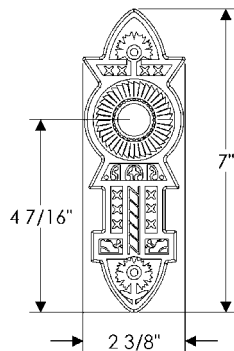

E10800 Briggs Escutcheon
2 3/8" x 7"