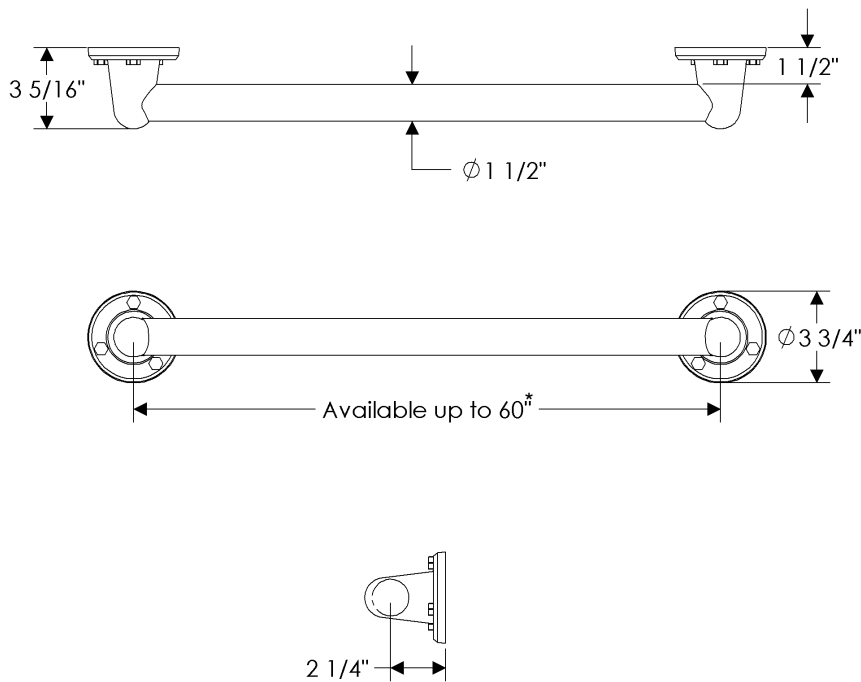

GB1 Grab Bar

with 3 3/4" Round Bracket

12"	$ 672.00
16"	$ 764.00
18"	$ 810.00
24"	$ 948.00
30"	$ 1086.00
32"	$ 1132.00
36"	$ 1224.00
42"	$ 1362.00
48"	$ 1500.00
60"	$ 1776.00

* Call for pricing on additional length options.