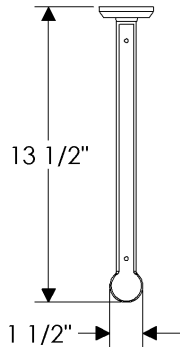

- All finishes are priced the same.
- Combinations are shown with E417 Round Escutcheons for illustration purposes only. Refer to pages P 1–P 4 for escutcheon styles and specifications.
- Specify escutcheon style, metal, patina, and leather or texture.

SHB Shelf Bracket

SHB Shelf Bracket

- with **E005 Ellis** Escutcheon
  3" x 5" ..... $ 776.00
- with **E101 Designer** Escutcheon*
  3 1/2" $1177.00
- with **E103 Designer** Escutcheon*
  3" x 3" $1074.00
- with **E201 Metro** Escutcheon
  2 1/4" ..... $ 418.00
- with **E202 Metro** Escutcheon
  3 1/2" ..... $ 460.00
- with **E204 Metro** Escutcheon
  2 1/4" x 2 1/4" ..... $ 421.00
- with **E205 Metro** Escutcheon
  2 1/4" x 3 1/4" ..... $ 433.00
- with **E236 Metro** Escutcheon
  2 1/2" x 4 1/2" ..... $ 433.00

- with **E300 Stepped** Escutcheon
  2 1/2" x 3 3/4" ..... $ 426.00
- with **E400 Rectangular** Escutcheon
  2 1/2" x 3 3/4" ..... $ 426.00
- with **E414 Rectangular** Escutcheon
  2 1/2" x 4 1/2" ..... $ 433.00
- with **E415 Diamond** Escutcheon
  3 9/16" x 3 9/16" ..... $ 421.00
- with **E416 Square** Escutcheon
  2 5/8" x 2 5/8" ..... $ 421.00
- with **E417 Round** Escutcheon
  2 1/2" ..... $ 418.00
- with **E418 Round** Escutcheon
  3 1/4" ..... $ 438.00
- with **E500 Curved** Escutcheon
  2 1/2" x 3 3/4" ..... $ 426.00
- with **E501 Oval** Escutcheon
  2 5/8" x 5 1/4" ..... $ 441.00
- with **E589 Maddox** Escutcheon
  3 1/8" ..... $ 652.00
- with **E700 Arched** Escutcheon
  2 1/2" x 3 3/4" ..... $ 426.00
- with **E701 Arched** Escutcheon
  2 1/2" x 5 1/2" ..... $ 482.00
- with **E10820 Briggs** Escutcheon
  2 1/2" ..... $ 418.00
- with **E21005 Mack** Escutcheon
  2 1/2" x 4 1/2" ..... $ 433.00

• Price includes one shelf bracket, two escutcheons, and four wood screws for mounting.

* Requires leather or texture choice.