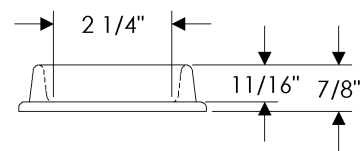

- All finishes are priced the same.
- Specify metal and patina.

GH100 Glass Holder

GH100 Glass Holder

3 5/8" ..... $ 100.00

- Includes glass.