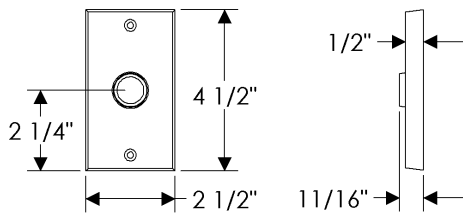

Escutcheons available for Kitchen and Bath Accessory combinations

E236 Metro Escutcheon
2 1/2" x 4 1/2"