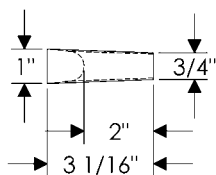

- All finishes are priced the same.
- Specify metal, patina, and bar length.

TB5 Rail Towel Bar

TB5 Rail Towel Bars

7 1/2"	$ 288.00
16"	$ 312.00
24"	$ 366.00
32"	$ 405.00