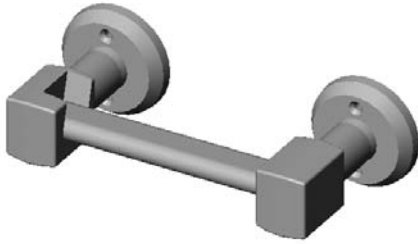

- All finishes are priced the same.
- Combinations are shown with E417 Round Escutcheons for illustration purposes only. Refer to pages P 1–P 4 for escutcheon styles and specifications.
- Specify escutcheon style, metal, patina, and leather or texture.

TP3 Tempo Horizontal Toilet Paper Holder

TP3 Tempo Horizontal Toilet Paper Holder

with E005 Ellis Escutcheon	
3" x 5"	$ 433.00
with E101 Designer Escutcheon*	
3 1/2"	$ 633.00
with E103 Designer Escutcheon*	
3" x 3"	$ 582.00
with E201 Metro Escutcheon	
2 1/4"	$ 282.00
with E202 Metro Escutcheon	
3 1/2"	$ 324.00
with E204 Metro Escutcheon	
2 1/4" x 2 1/4"	$ 285.00
with E205 Metro Escutcheon	
2 1/4" x 3 1/4"	$ 297.00

with E236 Metro Escutcheon	
2 1/2" x 4 1/2"	$ 297.00
with E300 Stepped Escutcheon	
2 1/2" x 3 3/4"	$ 289.00
with E400 Rectangular Escutcheon	
2 1/2" x 3 3/4"	$ 289.00
with E414 Rectangular Escutcheon	
2 1/2" x 4 1/2"	$ 297.00
with E415 Diamond Escutcheon	
3 9/16" x 3 9/16"	$ 285.00
with E416 Square Escutcheon	
2 5/8" x 2 5/8"	$ 285.00
with E417 Round Escutcheon	
2 1/2"	$ 282.00
with E418 Round Escutcheon	
3 1/4"	$ 302.00
with E500 Curved Escutcheon	
2 1/2" x 3 3/4"	$ 289.00
with E501 Oval Escutcheon	
2 5/8" x 5 1/4"	$ 305.00
with E589 Maddox Escutcheon	
3 1/8"	$ 371.00
with E700 Arched Escutcheon	
2 1/2" x 3 3/4"	$ 289.00
with E701 Arched Escutcheon	
2 1/2" x 5 1/2"	$ 346.00
with E10820 Briggs Escutcheon	
2 1/2"	$ 282.00
with E10800 Briggs Escutcheon	
2 3/8" x 7"	$ 330.00
with E21005 Mack Escutcheon	
2 1/2" x 4 1/2"	$ 297.00

* Requires leather or texture choices.