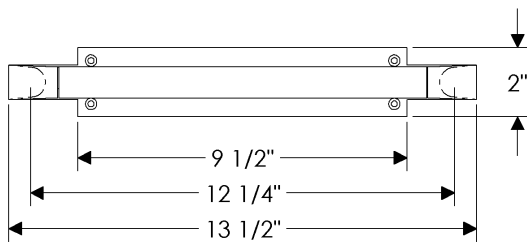

- All finishes are priced the same.
- Specify metal, and patina.

PT7 Rail Paper Towel Holder

PT7 Rail Paper Towel Holder . . . . . $ 361.00