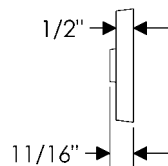

E205 Metro Escutcheon
2 1/4" x 3 1/4"