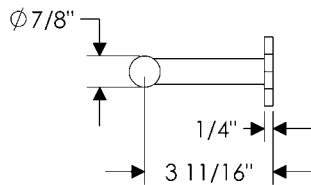

- All finishes are priced the same.
- Specify metal, and patina.

PT6 Tube Paper Towel Holder

PT6 Tube Paper Towel Holder . . . . . $ 381.00