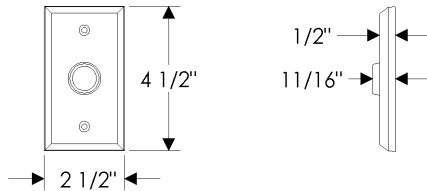

E205 Metro Escutcheon
2 1/4" x 3 1/4"

Escutcheons available for Kitchen and Bath Accessory combinations

E236 Metro Escutcheon
2 1/2" x 4 1/2"

E300 Stepped Escutcheon
2 1/2" x 3 3/4"

E400 Rectangular Escutcheon
2 1/2" x 3 3/4"