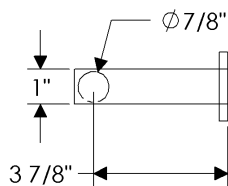

- All finishes are priced the same.
- Specify metal, and patina.

PT7 Rail Paper Towel Holder

PT7 Rail Paper Towel Holder . . . . . $ 361.00