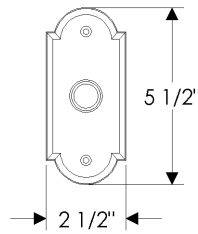

E418 Round Escutcheon
3 1/4"

E500 Curved Escutcheon
2 1/2" x 3 3/4"

E501 Oval Escutcheon
2 5/8" x 5 1/4"

E589 Maddox Escutcheon
3 1/8"

E700 Arched Escutcheon
2 1/2" x 3 3/4"

Escutcheons available for Kitchen and Bath Accessory combinations