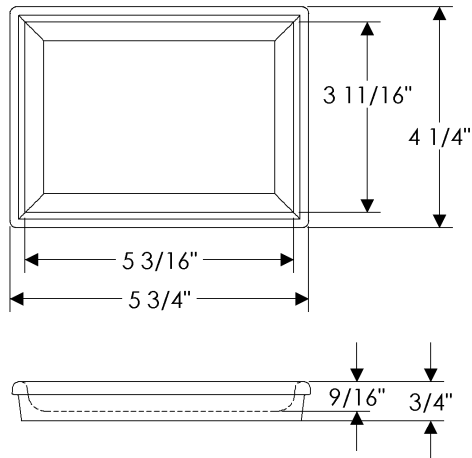

- All finishes are priced the same.
- Specify metal and patina.

SD100 Soap Dish

SD100 Soap Dish

4 1/4" x 5 3/4" \$ 119.00

LT100 Large Tray

LT100 Large Tray

6 3/4" x 10 1/2" \$ 308.00

- All finishes are priced the same.
- Specify metal and patina.