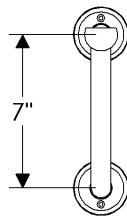

- All finishes are priced the same.
- Combinations are shown with E417 Round Escutcheons for illustration purposes only. Refer to pages P 1–P 4 for escutcheon styles and specifications.
- Specify escutcheon style, metal, patina, and leather or texture.

SHB Shelf Bracket

SHB Shelf Bracket

- with **E005 Ellis** Escutcheon
  3" x 5" ..... $ 776.00
- with **E101 Designer** Escutcheon*
  3 1/2" $1177.00
- with **E103 Designer** Escutcheon*
  3" x 3" $1074.00
- with **E201 Metro** Escutcheon
  2 1/4" ..... $ 418.00
- with **E202 Metro** Escutcheon
  3 1/2" ..... $ 460.00
- with **E204 Metro** Escutcheon
  2 1/4" x 2 1/4" ..... $ 421.00
- with **E205 Metro** Escutcheon
  2 1/4" x 3 1/4" ..... $ 433.00
- with **E236 Metro** Escutcheon
  2 1/2" x 4 1/2" ..... $ 433.00

- with **E300 Stepped** Escutcheon
  2 1/2" x 3 3/4" ..... $ 426.00
- with **E400 Rectangular** Escutcheon
  2 1/2" x 3 3/4" ..... $ 426.00
- with **E414 Rectangular** Escutcheon
  2 1/2" x 4 1/2" ..... $ 433.00
- with **E415 Diamond** Escutcheon
  3 9/16" x 3 9/16" ..... $ 421.00
- with **E416 Square** Escutcheon
  2 5/8" x 2 5/8" ..... $ 421.00
- with **E417 Round** Escutcheon
  2 1/2" ..... $ 418.00
- with **E418 Round** Escutcheon
  3 1/4" ..... $ 438.00
- with **E500 Curved** Escutcheon
  2 1/2" x 3 3/4" ..... $ 426.00
- with **E501 Oval** Escutcheon
  2 5/8" x 5 1/4" ..... $ 441.00
- with **E589 Maddox** Escutcheon
  3 1/8" ..... $ 652.00
- with **E700 Arched** Escutcheon
  2 1/2" x 3 3/4" ..... $ 426.00
- with **E701 Arched** Escutcheon
  2 1/2" x 5 1/2" ..... $ 482.00
- with **E10820 Briggs** Escutcheon
  2 1/2" ..... $ 418.00
- with **E21005 Mack** Escutcheon
  2 1/2" x 4 1/2" ..... $ 433.00

• Price includes one shelf bracket, two escutcheons, and four wood screws for mounting.

* Requires leather or texture choice.