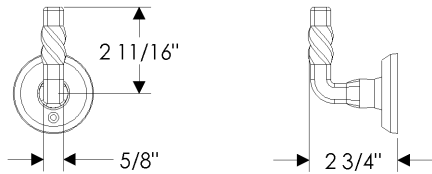

- All finishes are priced the same.
- Combinations are shown with E417 Round Escutcheon for illustration purposes only. Refer to pages P 1–P 4 for escutcheon styles and specifications.
- Specify escutcheon style, metal, patina, and leather or texture.

RH2 Twist Robe Hook

RH2 Twist Robe Hook

with E005 Ellis Escutcheon	
3" x 5"	$ 239.00
with E101 Designer Escutcheon*	
3 1/2"	$ 339.00
with E103 Designer Escutcheon*	
3" x 3"	$ 313.00
with E201 Metro Escutcheon	
2 1/4"	$ 164.00
with E202 Metro Escutcheon	
3 1/2"	$ 185.00
with E204 Metro Escutcheon	
2 1/4" x 2 1/4"	$ 165.00
with E205 Metro Escutcheon	
2 1/4" x 3 1/4"	$ 171.00
with E236 Metro Escutcheon	
2 1/2" x 4 1/2"	$ 171.00
with E300 Stepped Escutcheon	
2 1/2" x 3 3/4"	$ 167.00
with E400 Rectangular Escutcheon	
2 1/2" x 3 3/4"	$ 167.00
with E414 Rectangular Escutcheon	
2 1/2" x 4 1/2"	$ 171.00
with E415 Diamond Escutcheon	
3 9/16" x 3 9/16"	$ 165.00

with E416 Square Escutcheon	
2 5/8" x 2 5/8"	$ 165.00
with E417 Round Escutcheon	
2 1/2"	$ 164.00
with E418 Round Escutcheon	
3 1/4"	$ 174.00
with E500 Curved Escutcheon	
2 1/2" x 3 3/4"	$ 167.00
with E501 Oval Escutcheon	
2 5/8" x 5 1/4"	$ 175.00
with E589 Maddox Escutcheon	
3 1/8"	$ 208.00
with E700 Arched Escutcheon	
2 1/2" x 3 3/4"	$ 167.00
with E701 Arched Escutcheon	
2 1/2" x 5 1/2"	$ 196.00
with E10820 Briggs Escutcheon	
2 1/2"	$ 164.00
with E10800 Briggs Escutcheon	
2 3/8" x 7"	$ 188.00
with E21005 Mack Escutcheon	
2 1/2" x 4 1/2"	$ 171.00

* Requires leather or texture choice.