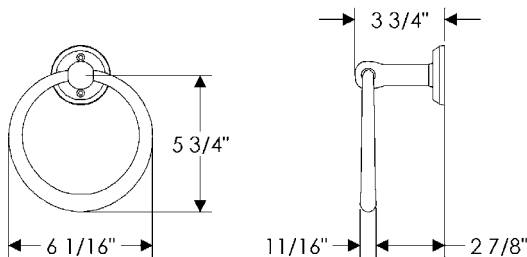

- All finishes are priced the same.
- Combinations are shown with E417 Round Escutcheon for illustration purposes only. Refer to pages P 1–P 4 for escutcheon styles and specifications.
- Specify escutcheon style, metal, patina, ring size, and leather or texture.

TR Towel Ring — 6" Ring

TR6 Towel Ring — 6" Ring

with E005 Ellis Escutcheon	
3" x 5"	$ 317.00
with E101 Designer Escutcheon*	
3 1/2"	$ 417.00
with E103 Designer Escutcheon*	
3" x 3"	$ 391.00
with E201 Metro Escutcheon	
2 1/4"	$ 242.00
with E202 Metro Escutcheon	
3 1/2"	$ 263.00
with E204 Metro Escutcheon	
2 1/4" x 2 1/4"	$ 243.00
with E205 Metro Escutcheon	
2 1/4" x 3 1/4"	$ 249.00

with E236 Metro Escutcheon	
2 1/2" x 4 1/2"	$ 249.00
with E300 Stepped Escutcheon	
2 1/2" x 3 3/4"	$ 245.00
with E400 Rectangular Escutcheon	
2 1/2" x 3 3/4"	$ 245.00
with E414 Rectangular Escutcheon	
2 1/2" x 4 1/2"	$ 249.00
with E415 Diamond Escutcheon	
3 9/16" x 3 9/16"	$ 243.00
with E416 Square Escutcheon	
2 5/8" x 2 5/8"	$ 243.00
with E417 Round Escutcheon	
2 1/2"	$ 242.00
with E418 Round Escutcheon	
3 1/4"	$ 252.00
with E500 Curved Escutcheon	
2 1/2" x 3 3/4"	$ 245.00
with E501 Oval Escutcheon	
2 5/8" x 5 1/4"	$ 253.00
with E589 Maddox Escutcheon	
3 1/8"	$ 286.00
with E700 Arched Escutcheon	
2 1/2" x 3 3/4"	$ 245.00
with E701 Arched Escutcheon	
2 1/2" x 5 1/2"	$ 274.00
with E10820 Briggs Escutcheon	
2 1/2"	$ 242.00
with E10800 Briggs Escutcheon	
2 3/8" x 7"	$ 266.00
with E21005 Mack Escutcheon	
2 1/2" x 4 1/2"	$ 249.00

* Requires leather or texture choice.