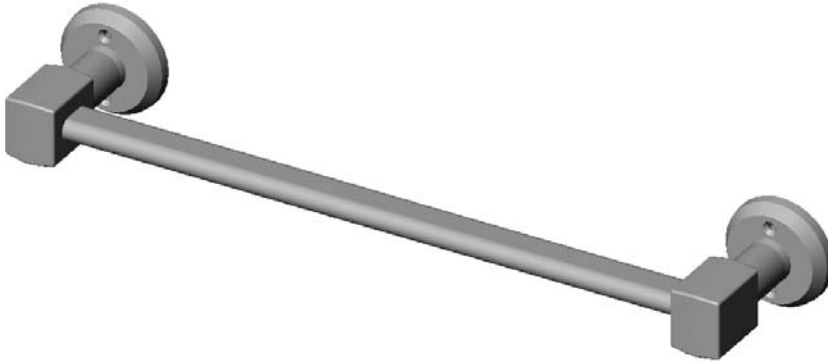

- All finishes are priced the same.
- Combinations are shown with E417 Round Escutcheons for illustration purposes only. Refer to pages P 1–P 4 for escutcheon styles and specifications.
- Specify escutcheon style, metal, patina, bar length, and leather or texture.

TB3 Tempo Towel Bar

TB3 Tempo Towel Bar

with E005 Ellis Escutcheon	
3" x 5"	
16"	$ 500.00
24"	$ 538.00
32"	$ 576.00
with E101 Designer Escutcheon*	
3 1/2"	
16"	$ 700.00
24"	$ 738.00
32"	$ 776.00
with E103 Designer Escutcheon*	
3" x 3"	
16"	$ 649.00
24"	$ 687.00
32"	$ 725.00
with E201 Metro Escutcheon	
2 1/4"	
16"	$ 348.00
24"	$ 386.00
32"	$ 424.00

with **E202 Metro** Escutcheon

3 1/2"	
16"	$ 390.00
24"	$ 428.00
32"	$ 466.00

with **E204 Metro** Escutcheon

2 1/4" x 2 1/4"	
16"	$ 351.00
24"	$ 390.00
32"	$ 428.00

with **E205 Metro** Escutcheon

2 1/4" x 3 1/4"	
16"	$ 363.00
24"	$ 401.00
32"	$ 439.00

with **E236 Metro** Escutcheon

2 1/2" x 4 1/2"	
16"	$ 363.00
24"	$ 401.00
32"	$ 439.00

with **E300 Stepped** Escutcheon

2 1/2" x 3 3/4"	
16"	$ 356.00
24"	$ 394.00
32"	$ 432.00

with **E400 Rectangular** Escutcheon

2 1/2" x 3 3/4"	
16"	$ 356.00
24"	$ 394.00
32"	$ 432.00

with **E414 Rectangular** Escutcheon

2 1/2" x 4 1/2"	
16"	$ 363.00
24"	$ 401.00
32"	$ 439.00

with **E415 Diamond** Escutcheon

3 9/16" x 3 9/16"	
16"	$ 351.00
24"	$ 390.00
32"	$ 428.00

* Requires leather or texture choice.