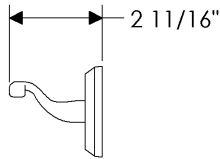

- All finishes are priced the same.
- Combinations are shown with IP417 Round Escutcheon for illustration purposes only. Refer to section B for escutcheon specifications.
- Specify escutcheon style, metal, patina, and leather or texture.

RH4 Whale Tail Robe Hook

RH4 Whale Tail Robe Hook

with IP014 Ellis Escutcheon 3" x 3 3/4"	$ 239.00
with E101 Designer Escutcheon* 3 1/2"	$ 339.00
with E103 Designer Escutcheon* 3" x 3"	$ 313.00
with IP214 Metro Escutcheon 2 1/4" x 3 1/4"	$ 167.00
with IP318 Stepped Escutcheon 2 1/2" x 3"	$ 167.00
with IP415 Diamond Escutcheon 3 9/16" x 3 9/16"	$ 161.00
with IP418 Rectangular Escutcheon 2 1/2" x 3"	$ 167.00
with IP417 Round Escutcheon 2 5/8"	$ 164.00
with IP512 Curved Escutcheon 2 1/2" x 3 3/8"	$ 167.00
with IP580 Maddox Escutcheon 2 3/8" x 3 5/16"	$ 208.00
with IP716 Arched Escutcheon 2 1/2" x 3 3/4"	$ 167.00
with IP10800 Briggs Escutcheon 2 1/2" x 5 1/8"	$ 189.00
with IP21014 Mack Escutcheon 2 1/2" x 3 1/2"	$ 167.00

* Requires leather or texture choice.