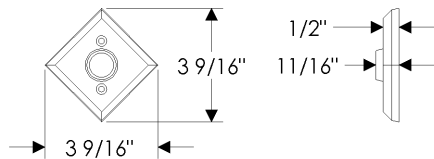

E415 Diamond Escutcheon
3 9/16" x 3 9/16"