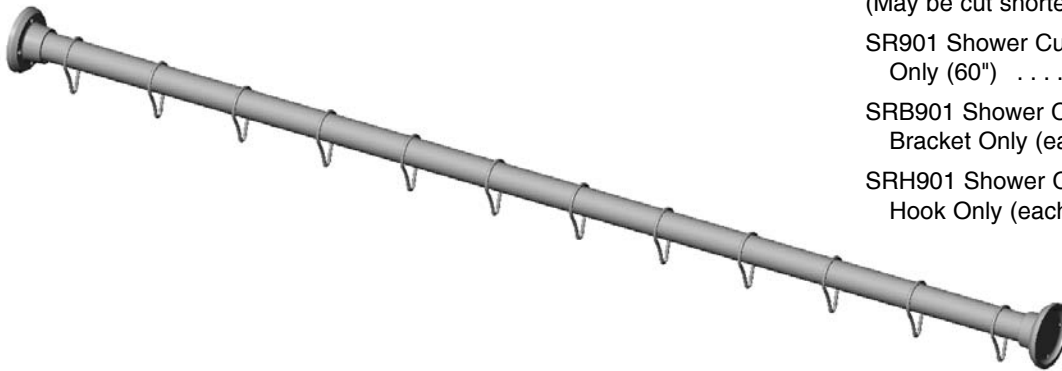

- All finishes are priced the same.
- Specify metal, patina, and length.

SR Shower Curtain Rod and Brackets with Hooks

SR Shower Curtain Rod (60") and Brackets with 12 Hooks	..... $1385.00
(May be cut shorter to specification.)	
SR901 Shower Curtain Rod Only (60")	..... $ 951.00
SRB901 Shower Curtain Rod Bracket Only (each)	..... $ 90.00
SRH901 Shower Curtain Rod Hook Only (each)	..... $ 34.00

- For lengths over 60" add $23.00 list per inch to pricing listed.
- Weight: 7 lbs. per foot