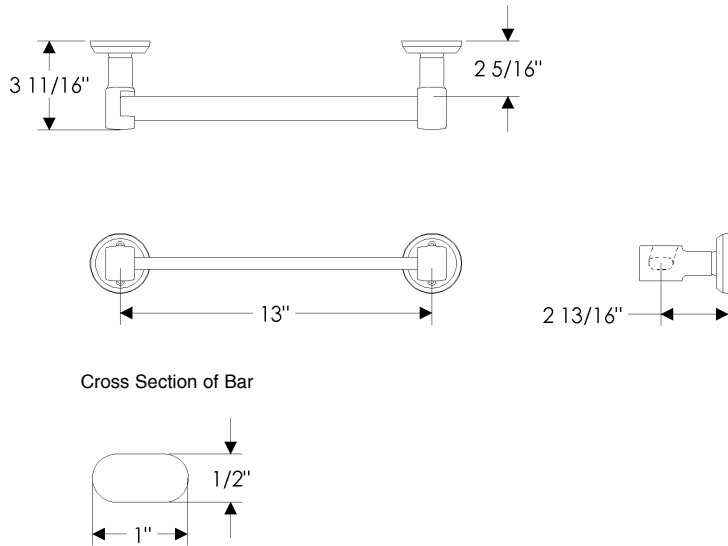

- All finishes are priced the same.
- Combinations are shown with E417 Round Escutcheons for illustration purposes only. Refer to pages P 1–P 4 for escutcheon styles and specifications.
- Specify escutcheon style, metal, patina, and leather or texture.

PT3 Tempo Horizontal Paper Towel Holder

Cross Section of Bar

PT3 Tempo Horizontal Paper Towel Holder

with E005 Ellis Escutcheon	
3" x 5"	$ 472.00
with E101 Designer Escutcheon*	
3 1/2"	$ 672.00
with E103 Designer Escutcheon*	
3" x 3"	$ 621.00
with E201 Metro Escutcheon	
2 1/4"	$ 321.00
with E202 Metro Escutcheon	
3 1/2"	$ 363.00
with E204 Metro Escutcheon	
2 1/4" x 2 1/4"	$ 324.00

with E205 Metro Escutcheon	
2 1/4" x 3 1/4"	$ 335.00
with E236 Metro Escutcheon	
2 1/2" x 4 1/2"	$ 335.00
with E300 Stepped Escutcheon	
2 1/2" x 3 3/4"	$ 328.00
with E400 Rectangular Escutcheon	
2 1/2" x 3 3/4"	$ 328.00
with E414 Rectangular Escutcheon	
2 1/2" x 4 1/2"	$ 335.00
with E415 Diamond Escutcheon	
3 9/16" x 3 9/16"	$ 324.00
with E416 Square Escutcheon	
2 5/8" x 2 5/8"	$ 324.00
with E417 Round Escutcheon	
2 1/2"	$ 321.00
with E418 Round Escutcheon	
3 1/4"	$ 341.00
with E500 Curved Escutcheon	
2 1/2" x 3 3/4"	$ 328.00
with E501 Oval Escutcheon	
2 5/8" x 5 1/4"	$ 344.00
with E589 Maddox Escutcheon	
3 1/8"	$ 410.00
with E700 Arched Escutcheon	
2 1/2" x 3 3/4"	$ 328.00
with E701 Arched Escutcheon	
2 1/2" x 5 1/2"	$ 385.00
with E10820 Briggs Escutcheon	
2 1/2"	$ 321.00
with E10800 Briggs Escutcheon	
2 3/8" x 7"	$ 369.00
with E21005 Mack Escutcheon	
2 1/2" x 4 1/2"	$ 335.00

* Requires leather or texture choice.