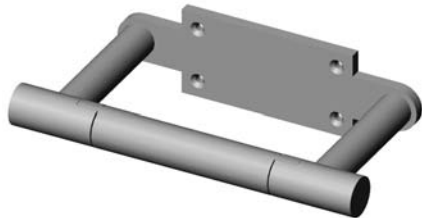

- All finishes are priced the same.
- Specify metal, and patina.

TP6 Tube Toilet Paper Holder

TP6 Tube Toilet Paper Holder . . . . . $ 318.00