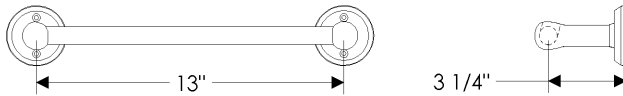

- All finishes are priced the same.
- Combinations are shown with E417 Round Escutcheons for illustration purposes only. Refer to pages P 1–P 4 for escutcheon styles and specifications.
- Specify escutcheon style, metal, patina, and leather or texture.

PT1 Horizontal Paper Towel Holder

PT1 Horizontal Paper Towel Holder

with E005 Ellis Escutcheon	
3" x 5"	$ 461.00
with E101 Designer Escutcheon*	
3 1/2"	$ 661.00
with E103 Designer Escutcheon*	
3" x 3"	$ 610.00
with E201 Metro Escutcheon	
2 1/4"	$ 310.00
with E202 Metro Escutcheon	
3 1/2"	$ 352.00
with E204 Metro Escutcheon	
2 1/4" x 2 1/4"	$ 313.00
with E205 Metro Escutcheon	
2 1/4" x 3 1/4"	$ 325.00
with E236 Metro Escutcheon	
2 1/2" x 4 1/2"	$ 325.00

with E300 Stepped Escutcheon	
2 1/2" x 3 3/4"	$ 317.00
with E400 Rectangular Escutcheon	
2 1/2" x 3 3/4"	$ 317.00
with E414 Rectangular Escutcheon	
2 1/2" x 4 1/2"	$ 325.00
with E415 Diamond Escutcheon	
3 9/16" x 3 9/16"	$ 313.00
with E416 Square Escutcheon	
2 5/8" x 2 5/8"	$ 313.00
with E417 Round Escutcheon	
2 1/2"	$ 310.00
with E418 Round Escutcheon	
3 1/4"	$ 330.00
with E500 Curved Escutcheon	
2 1/2" x 3 3/4"	$ 317.00
with E501 Oval Escutcheon	
2 5/8" x 5 1/4"	$ 333.00
with E589 Maddox Escutcheon	
3 1/8"	$ 399.00
with E700 Arched Escutcheon	
2 1/2" x 3 3/4"	$ 317.00
with E701 Arched Escutcheon	
2 1/2" x 5 1/2"	$ 374.00
with E10820 Briggs Escutcheon	
2 1/2"	$ 310.00
with E10800 Briggs Escutcheon	
2 3/8" x 7"	$ 334.00
with E21005 Mack Escutcheon	
2 1/2" x 4 1/2"	$ 325.00

* Requires leather or texture choice.