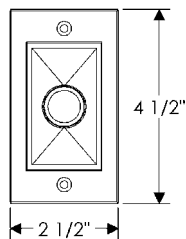

E21005 Mack Escutcheon
2 1/2" x 4 1/2"