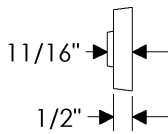

E204 Square Metro Escutcheon
2 1/4" x 2 1/4"