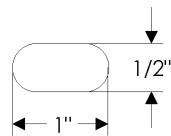

Cross Section of Bar

TP4 Tempo Vertical Toilet Paper Holder

with E005 Ellis Escutcheon	
3" x 5"	$ 262.00
with E101 Designer Escutcheon*	
3 1/2"	$ 362.00
with E103 Designer Escutcheon*	
3" x 3"	$ 336.00
with E201 Metro Escutcheon	
2 1/4"	$ 186.00
with E202 Metro Escutcheon	
3 1/2"	$ 207.00
with E204 Metro Escutcheon	
2 1/4" x 2 1/4"	$ 188.00
with E205 Metro Escutcheon	
2 1/4" x 3 1/4"	$ 194.00
with E236 Metro Escutcheon	
2 1/2" x 4 1/2"	$ 194.00

with E300 Stepped Escutcheon	
2 1/2" x 3 3/4"	$ 190.00
with E400 Rectangular Escutcheon	
2 1/2" x 3 3/4"	$ 190.00
with E414 Rectangular Escutcheon	
2 1/2" x 4 1/2"	$ 194.00
with E415 Diamond Escutcheon	
3 9/16" x 3 9/16"	$ 188.00
with E416 Square Escutcheon	
2 5/8" x 2 5/8"	$ 188.00
with E417 Round Escutcheon	
2 1/2"	$ 186.00
with E418 Round Escutcheon	
3 1/4"	$ 197.00
with E500 Curved Escutcheon	
2 1/2" x 3 3/4"	$ 190.00
with E501 Oval Escutcheon	
2 5/8" x 5 1/4"	$ 198.00
with E589 Maddox Escutcheon	
3 1/8"	$ 231.00
with E700 Arched Escutcheon	
2 1/2" x 3 3/4"	$ 190.00
with E701 Arched Escutcheon	
2 1/2" x 5 1/2"	$ 218.00
with E10820 Briggs Escutcheon	
2 1/2"	$ 186.00
with E10800 Briggs Escutcheon	
2 3/8" x 7"	$ 210.00
with E21005 Mack Escutcheon	
2 1/2" x 4 1/2"	$ 194.00

* Requires leather or texture choices.