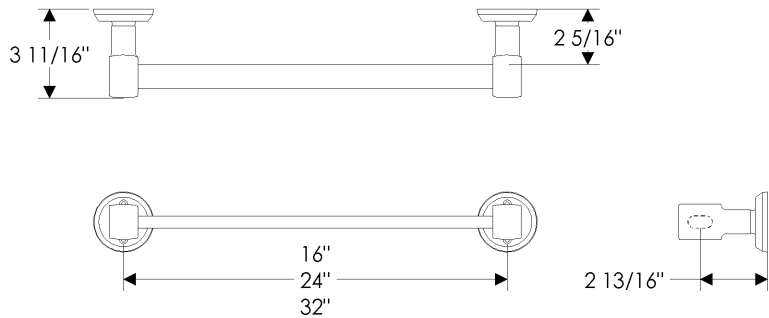

- All finishes are priced the same.
- Combinations are shown with E417 Round Escutcheons for illustration purposes only. Refer to pages P 1–P 4 for escutcheon styles and specifications.
- Specify escutcheon style, metal, patina, and bar length.

TB3 Tempo Towel Bar (Continued)

TB3 Tempo Towel Bar

with E416 Square Escutcheon	
2 5/8" x 2 5/8"	
16"	$ 351.00
24"	$ 390.00
32"	$ 428.00
with E417 Round Escutcheon	
2 1/2"	
16"	$ 348.00
24"	$ 386.00
32"	$ 424.00
with E418 Round Escutcheon	
3 1/4"	
16"	$ 369.00
24"	$ 406.00
32"	$ 445.00

with E500 Curved Escutcheon	
2 1/2" x 3 3/4"	
16"	$ 356.00
24"	$ 394.00
32"	$ 432.00

with E501 Oval Escutcheon	
2 5/8" x 5 1/4"	
16"	$ 371.00
24"	$ 409.00
32"	$ 447.00

with E589 Maddox Escutcheon	
3 1/8"	
16"	$ 438.00
24"	$ 476.00
32"	$ 514.00

with E700 Arched Escutcheon	
2 1/2" x 3 3/4"	
16"	$ 356.00
24"	$ 394.00
32"	$ 432.00

with E701 Arched Escutcheon	
2 1/2" x 5 1/2"	
16"	$ 412.00
24"	$ 450.00
32"	$ 488.00

with E10820 Briggs Escutcheon	
2 1/2"	
16"	$ 348.00
24"	$ 386.00
32"	$ 424.00

with E10800 Briggs Escutcheon	
2 3/8" x 7"	
16"	$ 396.00
24"	$ 457.00
32"	$ 495.00

with E21005 Mack Escutcheon	
2 1/2" x 4 1/2"	
16"	$ 363.00
24"	$ 401.00
32"	$ 439.00