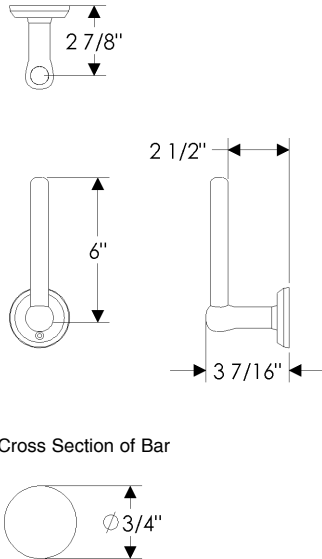

- All finishes are priced the same.
- Combinations are shown with E417 Round Escutcheon for illustration purposes only. Refer to pages P 1–P 4 for escutcheon styles and specifications.
- Specify escutcheon style, metal, patina, and leather or texture.

TP2 Vertical Toilet Paper Holder

TP2 Vertical Toilet Paper Holder

with E005 Ellis Escutcheon	
3" x 5"	$ 257.00
with E101 Designer Escutcheon*	
3 1/2"	$ 357.00
with E103 Designer Escutcheon*	
3" x 3"	$ 331.00
with E201 Metro Escutcheon	
2 1/4"	$ 181.00
with E202 Metro Escutcheon	
3 1/2"	$ 202.00
with E204 Metro Escutcheon	
2 1/4" x 2 1/4"	$ 183.00
with E205 Metro Escutcheon	
2 1/4" x 3 1/4"	$ 188.00

with E236 Metro Escutcheon	
2 1/2" x 4 1/2"	$ 188.00
with E300 Stepped Escutcheon	
2 1/2" x 3 3/4"	$ 185.00
with E400 Rectangular Escutcheon	
2 1/2" x 3 3/4"	$ 185.00
with E414 Rectangular Escutcheon	
2 1/2" x 4 1/2"	$ 188.00
with E415 Diamond Escutcheon	
3 9/16" x 3 9/16"	$ 183.00
with E416 Square Escutcheon	
2 5/8" x 2 5/8"	$ 183.00
with E417 Round Escutcheon	
2 1/2"	$ 181.00
with E418 Round Escutcheon	
3 1/4"	$ 191.00
with E500 Curved Escutcheon	
2 1/2" x 3 3/4"	$ 185.00
with E501 Oval Escutcheon	
2 5/8" x 5 1/4"	$ 193.00
with E589 Maddox Escutcheon	
3 1/8"	$ 226.00
with E700 Arched Escutcheon	
2 1/2" x 3 3/4"	$ 185.00
with E701 Arched Escutcheon	
2 1/2" x 5 1/2"	$ 213.00
with E10820 Briggs Escutcheon	
2 1/2"	$ 181.00
with E10800 Briggs Escutcheon	
2 3/8" x 7"	$ 205.00
with E21005 Mack Escutcheon	
2 1/2" x 4 1/2"	$ 188.00

* Requires leather or texture choice.