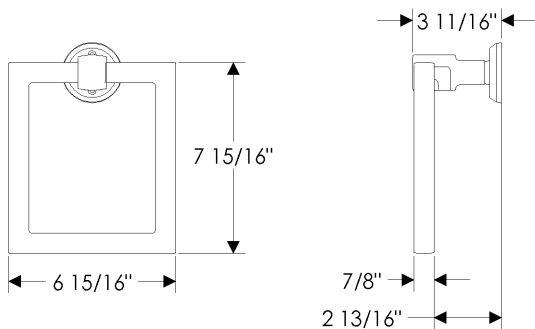

- All finishes are priced the same.
- Combinations are shown with E417 Round Escutcheon for illustration purposes only. Refer to pages P 1–P 4 for escutcheon styles and specifications.
- Specify escutcheon style, metal, patina, ring size, and leather or texture.

TR Tempo Towel Ring — 8" Ring

TR8 Tempo Towel Ring — 8" ring

with E005 Ellis Escutcheon	
3" x 5"	$ 377.00
with E101 Designer Escutcheon*	
3 1/2"	$ 477.00
with E103 Designer Escutcheon*	
3" x 3"	$ 451.00
with E201 Metro Escutcheon	
2 1/4"	$ 302.00
with E202 Metro Escutcheon	
3 1/2"	$ 323.00
with E204 Metro Escutcheon	
2 1/4" x 2 1/4"	$ 303.00

with E205 Metro Escutcheon	
2 1/4" x 3 1/4"	$ 309.00
with E236 Metro Escutcheon	
2 1/2" x 4 1/2"	$ 309.00
with E300 Stepped Escutcheon	
2 1/2" x 3 3/4"	$ 305.00
with E400 Rectangular Escutcheon	
2 1/2" x 3 3/4"	$ 305.00
with E414 Rectangular Escutcheon	
2 1/2" x 4 1/2"	$ 309.00
with E415 Diamond Escutcheon	
3 9/16" x 3 9/16"	$ 303.00
with E416 Square Escutcheon	
2 5/8" x 2 5/8"	$ 303.00
with E417 Round Escutcheon	
2 1/2"	$ 302.00
with E418 Round Escutcheon	
3 1/4"	$ 312.00
with E500 Curved Escutcheon	
2 1/2" x 3 3/4"	$ 305.00
with E501 Oval Escutcheon	
2 5/8" x 5 1/4"	$ 313.00
with E589 Maddox Escutcheon	
3 1/8"	$ 346.00
with E700 Arched Escutcheon	
2 1/2" x 3 3/4"	$ 305.00
with E701 Arched Escutcheon	
2 1/2" x 5 1/2"	$ 334.00
with E10820 Briggs Escutcheon	
2 1/2"	$ 302.00
with E10800 Briggs Escutcheon	
2 3/8" x 7"	$ 326.00
with E21005 Mack Escutcheon	
2 1/2" x 4 1/2"	$ 309.00

* Requires leather or texture choice.