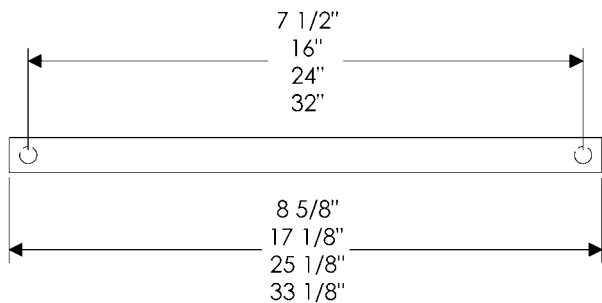

- All finishes are priced the same.
- Specify metal, patina, and bar length.

TB5 Rail Towel Bar

TB5 Rail Towel Bars

7 1/2"	$ 288.00
16"	$ 312.00
24"	$ 366.00
32"	$ 405.00