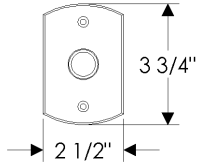

E500 Curved Escutcheon
2 1/2" x 3 3/4"