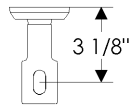

- All finishes are priced the same.
- Combinations are shown with E417 Round Escutcheon for illustration purposes only. Refer to pages P 1–P 4 for escutcheon styles and specifications.
- Specify escutcheon style, metal, patina, and leather or texture.

PT4 Tempo Vertical Paper Towel Holder