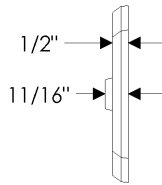

E418 Round Escutcheon
3 1/4"

E500 Curved Escutcheon
2 1/2" x 3 3/4"

E501 Oval Escutcheon
2 5/8" x 5 1/4"

E589 Maddox Escutcheon
3 1/8"

E700 Arched Escutcheon
2 1/2" x 3 3/4"

Escutcheons available for Kitchen and Bath Accessory combinations