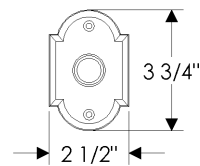

E418 Round Escutcheon
3 1/4"

E500 Curved Escutcheon
2 1/2" x 3 3/4"

E501 Oval Escutcheon
2 5/8" x 5 1/4"

E589 Maddox Escutcheon
3 1/8"

E700 Arched Escutcheon
2 1/2" x 3 3/4"

Escutcheons available for Kitchen and Bath Accessory combinations