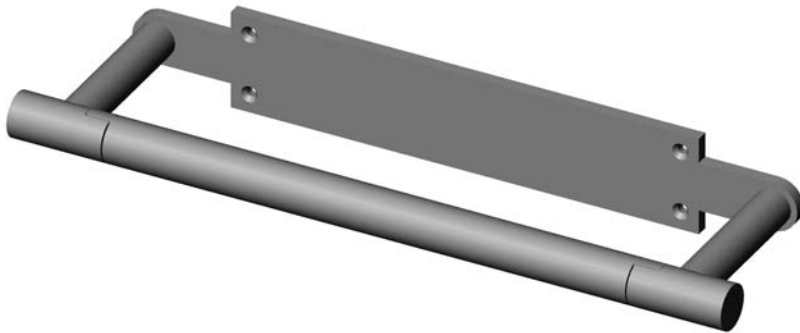

- All finishes are priced the same.
- Specify metal, and patina.

PT6 Tube Paper Towel Holder

PT6 Tube Paper Towel Holder . . . . . $ 381.00