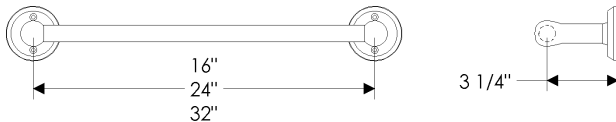

- All finishes are priced the same.
- Combinations are shown with E417 Round Escutcheons for illustration purposes only. Refer to pages P 1–P 4 for escutcheon styles and specifications.
- Specify escutcheon style, metal, patina, and bar length.

TB Towel Bar (Continued)

Cross Section of Bar

TB Towel Bar

with **E415 Diamond** Escutcheon

3 9/16" x 3 9/16"	
16"	$ 341.00
24"	$ 379.00
32"	$ 417.00

with **E416 Square** Escutcheon

2 5/8" x 2 5/8"	
16"	$ 341.00
24"	$ 379.00
32"	$ 417.00

with **E417 Round** Escutcheon

2 1/2"	
16"	$ 338.00
24"	$ 376.00
32"	$ 414.00

with **E418 Round** Escutcheon

3 1/4"	
16"	$ 358.00
24"	$ 396.00
32"	$ 434.00

with **E500 Curved** Escutcheon

2 1/2" x 3 3/4"	
16"	$ 345.00
24"	$ 383.00
32"	$ 421.00

with **E501 Oval** Escutcheon

2 5/8" x 5 1/4"	
16"	$ 361.00
24"	$ 399.00
32"	$ 437.00

with **E589 Maddox** Escutcheon

3 1/8"	
16"	$ 427.00
24"	$ 465.00
32"	$ 503.00

with **E700 Arched** Escutcheon

2 1/2" x 3 3/4"	
16"	$ 345.00
24"	$ 383.00
32"	$ 421.00

with **E701 Arched** Escutcheon

2 1/2" x 5 1/2"	
16"	$ 402.00
24"	$ 440.00
32"	$ 478.00

with **E10820 Briggs** Escutcheon

2 1/2"	
16"	$ 338.00
24"	$ 376.00
32"	$ 414.00

with **E10800 Briggs** Escutcheon

2 3/8" x 7"	
16"	$ 386.00
24"	$ 424.00
32"	$ 462.00

with **E21005 Mack** Escutcheon

2 1/2" x 4 1/2"	
16"	$ 352.00
24"	$ 390.00
32"	$ 428.00