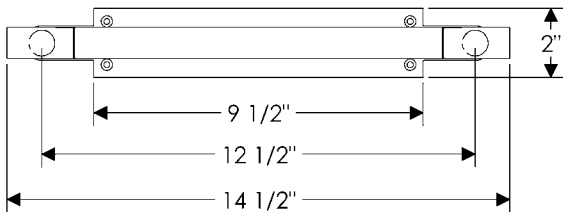

- All finishes are priced the same.
- Specify metal, and patina.

PT6 Tube Paper Towel Holder

PT6 Tube Paper Towel Holder . . . . . $ 381.00