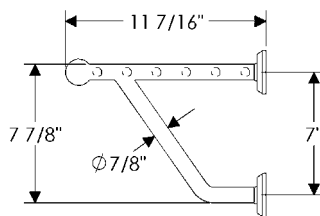

- All finishes are priced the same.
- Combinations are shown with E417 Round Escutcheons for illustration purposes only. Refer to pages P 1–P 4 for escutcheon styles and specifications.
- Specify escutcheon style, metal, patina, bar length, and leather or texture.

TRK3 Towel Rack

TRK3 Towel Rack

24" bars (available up to 32" bars)

- with **E005 Ellis** Escutcheon
  3" x 5" ..... $ 1639.00
- with **E101 Designer** Escutcheon*
  3 1/2" ..... $ 2039.00
- with **E103 Designer** Escutcheon*
  3" x 3" ..... $ 1937.00

- with **E201 Metro** Escutcheon
  2 1/4" ..... $ 1336.00
- with **E202 Metro** Escutcheon
  3 1/2" ..... $ 1420.00
- with **E204 Metro** Escutcheon
  2 1/4" x 2 1/4" ..... $ 1343.00
- with **E205 Metro** Escutcheon
  2 1/4" x 3 1/4" ..... $ 1366.00
- with **E236 Metro** Escutcheon
  2 1/2" x 4 1/2" ..... $ 1366.00
- with **E300 Stepped** Escutcheon
  2 1/2" x 3 3/4" ..... $ 1351.00
- with **E400 Rectangular** Escutcheon
  2 1/2" x 3 3/4" ..... $ 1351.00
- with **E414 Rectangular** Escutcheon
  2 1/2" x 4 1/2" ..... $ 1366.00
- with **E415 Diamond** Escutcheon
  3 9/16" x 3 9/16" ..... $ 1343.00
- with **E416 Square** Escutcheon
  2 5/8" x 2 5/8" ..... $ 1343.00
- with **E417 Round** Escutcheon
  2 1/2" ..... $ 1336.00
- with **E418 Round** Escutcheon
  3 1/4" ..... $ 1377.00
- with **E500 Curved** Escutcheon
  2 1/2" x 3 3/4" ..... $ 1351.00
- with **E501 Oval** Escutcheon
  2 5/8" x 5 1/4" ..... $ 1382.00
- with **E589 Maddox** Escutcheon
  3 1/8" ..... $ 1515.00
- with **E700 Arched** Escutcheon
  2 1/2" x 3 3/4" ..... $ 1351.00
- with **E701 Arched** Escutcheon
  2 1/2" x 5 1/2" ..... $ 1464.00
- with **E10820 Briggs** Escutcheon
  2 1/2" ..... $ 1336.00
- with **E21005 Mack** Escutcheon
  2 1/2" x 4 1/2" ..... $ 1366.00

• For lengths over 28" and up to 32" add $29.00 list per inch.

* Requires leather or texture choice.