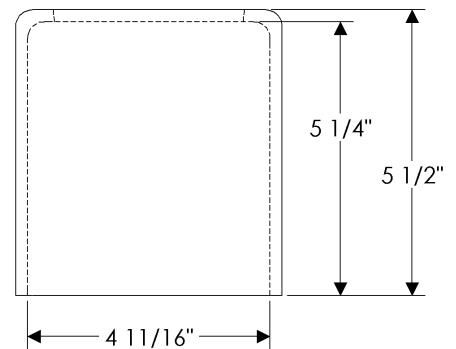

- All finishes are priced the same.
- Specify metal and patina.

JR100 Square Canister

JR100 Square Canister

4" x 6 3/8" \$ 360.00

TC100 Tissue Cover

TC100 Tissue Cover

5 1/8" x 5 1/2" \$ 576.00

- All finishes are priced the same.
- Specify metal and patina.