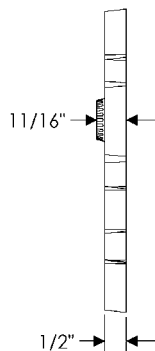

E10800 Briggs Escutcheon
2 3/8" x 7"