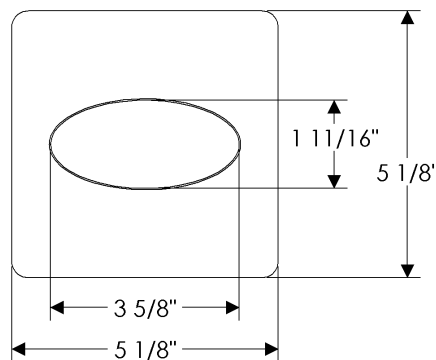

- All finishes are priced the same.
- Specify metal and patina.

JR100 Square Canister

JR100 Square Canister

4" x 6 3/8" \$ 360.00

TC100 Tissue Cover

TC100 Tissue Cover

5 1/8" x 5 1/2" \$ 576.00

- All finishes are priced the same.
- Specify metal and patina.