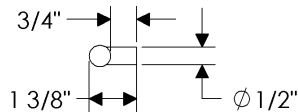

CK480

Tube Cabinet Pull, 4" ..... $ 80.00