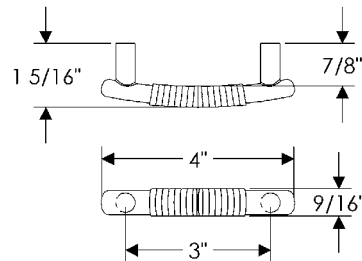

CK359

Olympus Cabinet Pull, 19" \$ 127.00

- All finishes are priced the same.
- Specify metal and patina.

Lariat Cabinet Pulls

CK360
Lariat Cabinet Pull, 3" \$ 49.00

CK361
Lariat Cabinet Pull, 6" \$ 64.00

CK362
Lariat Cabinet Pull, 10 1/2" \$ 115.00