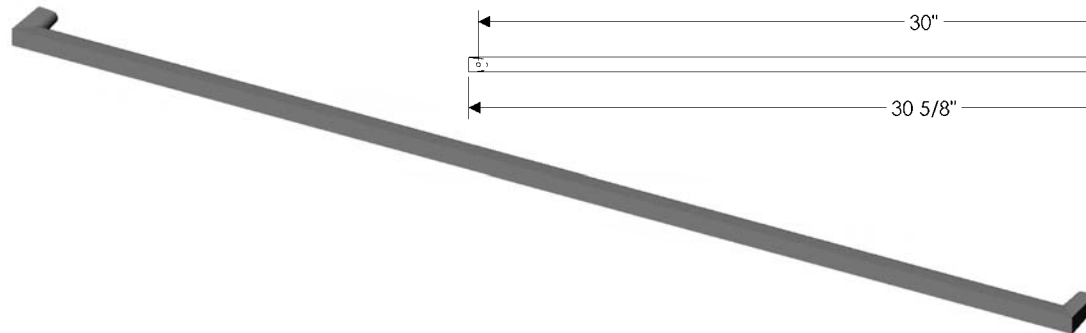

CK265
Rail Cabinet Pull, 30" ..... $ 250.00