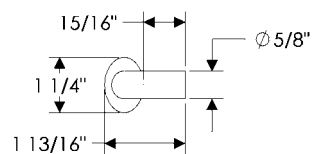

Provence Cabinet Pulls

CK372

Provence Cabinet Pull, 5" \$ 52.00

CK375

Provence Cabinet Pull, 10" \$ 64.00

CK377

Provence Cabinet Pull, 14" \$ 110.00

- All finishes are priced the same.
- Specify metal and patina.