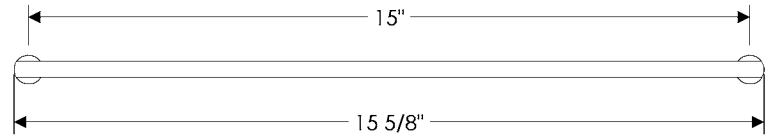

CK350
 Olympus Cabinet Pull, 6" \$ 44.00

CK355
 Olympus Cabinet Pull, 10" \$ 64.00

- All finishes are priced the same.
- Specify metal and patina.

Olympus Cabinet Pulls

CK357

Olympus Cabinet Pull, 15" \$ 79.00