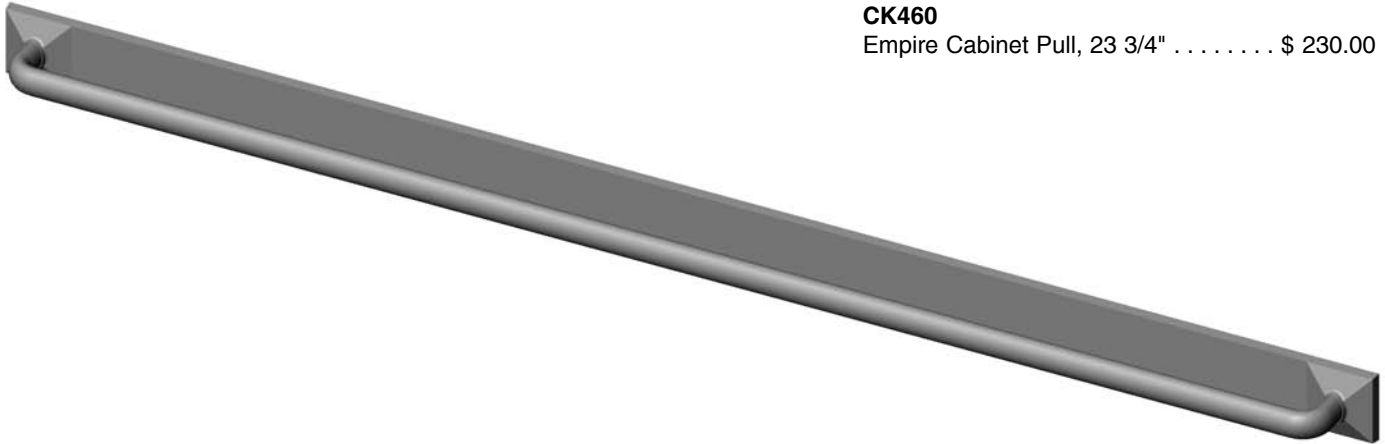

- All finishes are priced the same.
- Specify metal and patina.

Empire Cabinet Pulls

CK460

Empire Cabinet Pull, 23 3/4" . . . . . $ 230.00