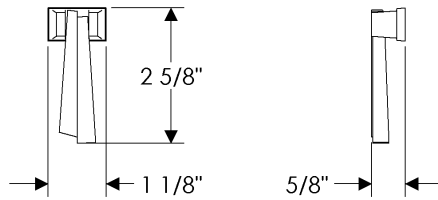

CK20230

Shift Pendant, 1 1/8" x 2 5/8" . . . . . $ 129.00
Ted Boerner Collection