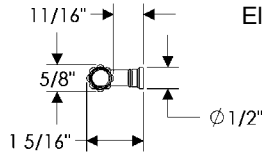

- All finishes are priced the same.
- Specify metal and patina.

Ellis Cabinet Pulls

CK060
Ellis Cabinet Pull, 4" ..... $ 76.00