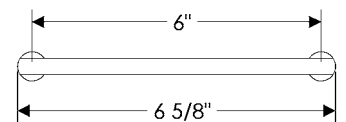

CK350
Olympus Cabinet Pull, 6" . . . . . $ 44.00