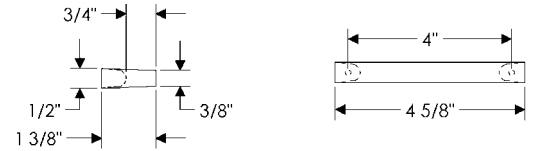

- All finishes are priced the same.
- Specify metal and patina.

Rail Cabinet Pulls

CK258

Rail Cabinet Pull, 4" ..... $ 41.00

CK259

Rail Cabinet Pull, 5" ..... $ 43.00

CK260

Rail Cabinet Pull, 6" ..... $ 45.00