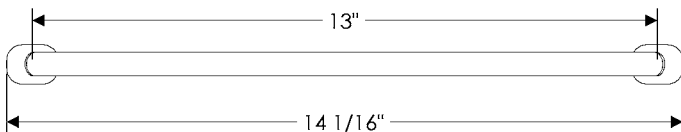

CK311

Sash Cabinet Pull, 6" ..... $ 77.00