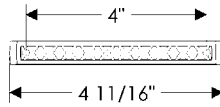

- All finishes are priced the same.
- Specify metal and patina.

Briggs Cabinet Pulls