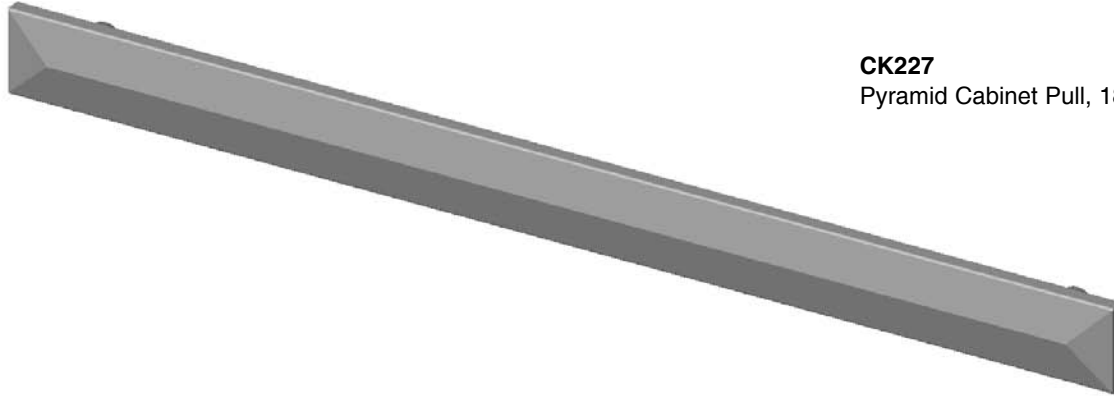

- All finishes are priced the same.
- Specify metal and patina.

Pyramid Cabinet Pulls

CK227
Pyramid Cabinet Pull, 18" . . . . . $ 181.00