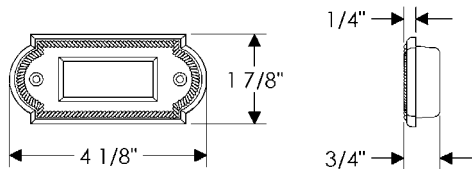

CK080

Ellis Bin Pull

1 7/8" x 4 1/8" . . . . . $ 98.00