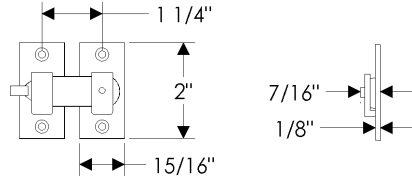

- All finishes are priced the same.
- Specify metal and patina.

Cabinet Latches

CL100 Cabinet Latch ..... $ 92.00