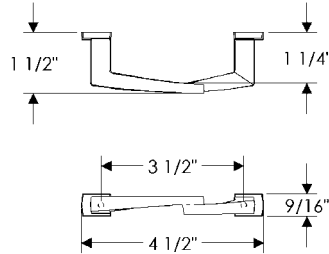

- All finishes are priced the same.
- Specify metal and patina.

Shift Cabinet Pulls

CK20210
Shift Cabinet Pull, 3 1/2" ..... $ 84.00
Ted Boerner Collection