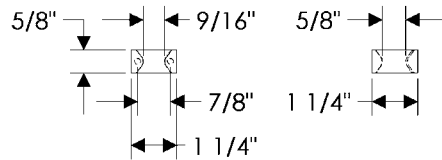

Organic Square Cabinet Pulls

CK266

Organic Square Knob, 7/8" . . . . . $ 42.00