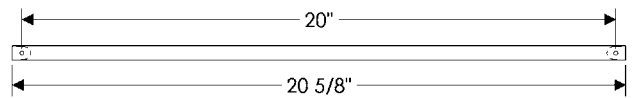

CK286
Rail Cabinet Pull, 20" ..... $ 145.00