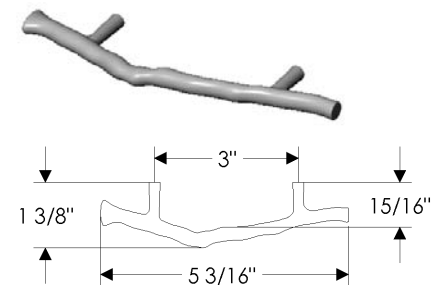

1 7/8" x 4 1/8" \$ 98.00

- All finishes are priced the same.
- Specify metal and patina.

Twig Cabinet Pulls

CK320
Twig Cabinet Pull, 2" \$ 37.00

CK319
Twig Cabinet Pull, 2 3/4" \$ 42.00

CK321
Twig Cabinet Pull, 3" \$ 45.00