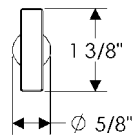

CK200
Metro Cabinet Knob . . . . . $ 35.00