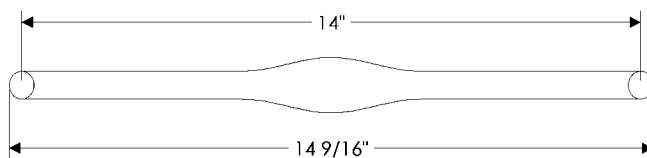

Provence Cabinet Pulls

CK372

Provence Cabinet Pull, 5" \$ 52.00

CK375

Provence Cabinet Pull, 10" \$ 64.00

CK377

Provence Cabinet Pull, 14" \$ 110.00

- All finishes are priced the same.
- Specify metal and patina.