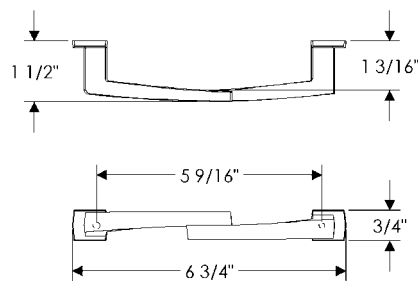

CK20215
Shift Cabinet Pull, 5 9/16" ..... $ 106.00
Ted Boerner Collection