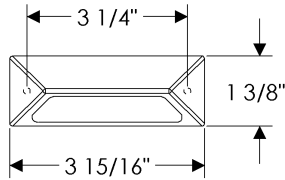

- All finishes are priced the same.
- Specify metal and patina.

Cabinet Bin Pulls

CK20310

Empire Bin Cabinet Pull, 3 1/4" . . . . $ 63.00
Ted Boerner Collection