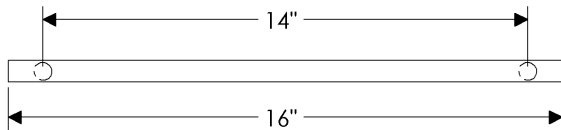

CK490

Tube Cabinet Pull, 14" . . . . . $ 129.00