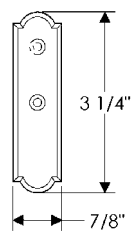

CKR80 Square Cabinet Rose

7/8" \$ 23.00

CKR90 Petal Cabinet Rose

1" \$ 24.00

CKR100 Arched Cabinet Rose

3/4" x 2 1/2" \$ 25.00

- Specify top or center hole placement.

CKR105 Arched Cabinet Rose