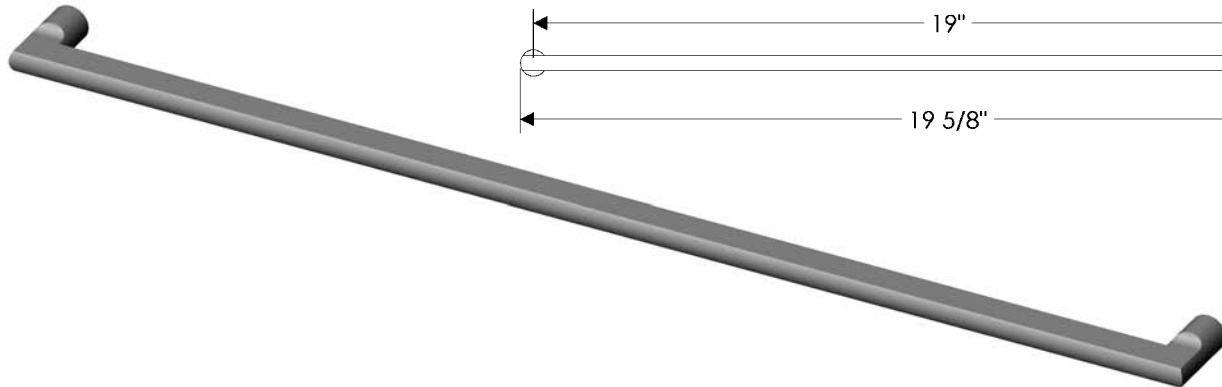

CK359

Olympus Cabinet Pull, 19" . . . . . $ 127.00