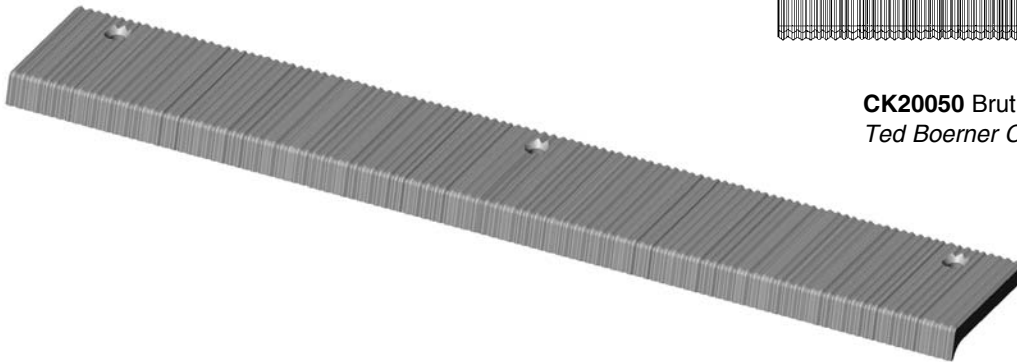

- All finishes are priced the same.
- Specify metal and patina.

Catch Pulls

CK20053 Brut Catch Pull, 3" \$ 52.00
Ted Boerner Collection

CK20056 Brut Catch Pull, 6" \$ 82.00
Ted Boerner Collection

CK20050 Brut Catch Pull, 12" \$ 140.00
Ted Boerner Collection