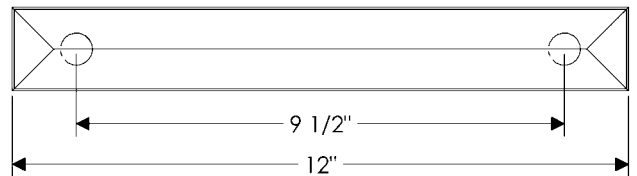

CK216
Catch Pull, 6" \$ 74.00

CK212
Catch Pull, 12 1/16" \$ 127.00

- All finishes are priced the same.
- Specify metal and patina.

Pyramid Cabinet Pulls

CK226

Pyramid Cabinet Pull, 3 1/2" \$ 87.00

CK228

Pyramid Cabinet Pull, 9 1/2" \$ 109.00