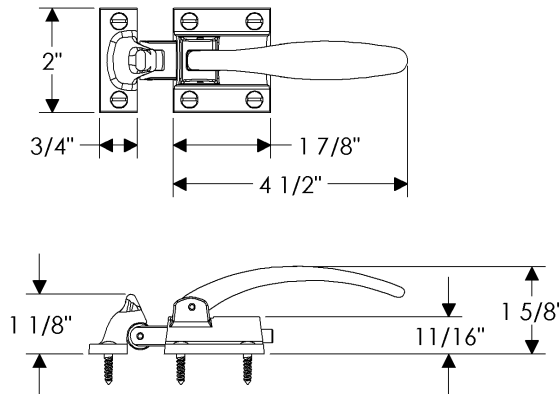

CL310 Cabinet Latch ..... $ 260.00