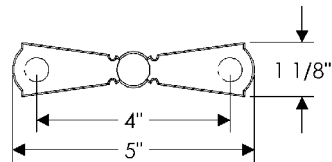

Cabinet Pulls

CK10050

Paris Cabinet Pull, 4" . . . . . $ 57.00
Roger Thomas Collection