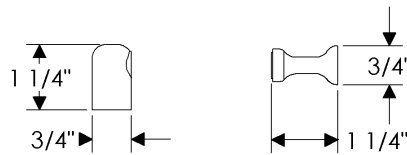

CL200 Cabinet Latch ..... $ 92.00