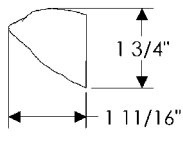

- All finishes are priced the same.
- Specify metal and patina.

Bird Cabinet Pulls

1 1/8"

2 1/4"

1 11/16"

CK20390

Cardinal Cabinet Pull, 1 1/8" x 1 11/16" . . . $ 121.00
Ted Boerner Collection

1 3/16"

2 1/16"

1 1/2"

CK20391

Woodpecker Cabinet Pull, 1 3/16" x 1 1/2" $ 121.00
Ted Boerner Collection

1 3/16"

1 1/2"

1 3/4"

CK20392

Finch Cabinet Pull, 1 3/16" x 1 3/4" . . . . . $ 121.00
Ted Boerner Collection

1 1/4"

1 3/4"

1 11/16"

CK20393

Grosbeak Cabinet Pull, 1 1/4" x 1 11/16" . $ 121.00
Ted Boerner Collection