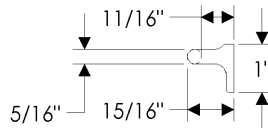

- All finishes are priced the same.
- Specify metal and patina.

Sash Cabinet Pulls

CK344

Front Mounting

Sash Cabinet Pull, 9 7/8" \$ 64.00

CK400

Front Mounting

Sash Cabinet Pull, 3 13/16" \$ 39.00