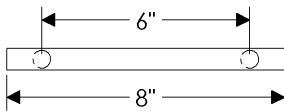

CK482

Tube Cabinet Pull, 6" ..... $ 89.00