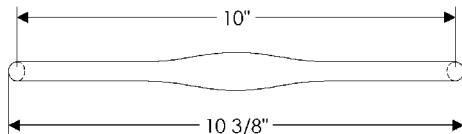

Provence Cabinet Pulls

CK372

Provence Cabinet Pull, 5" \$ 52.00

CK375

Provence Cabinet Pull, 10" \$ 64.00

CK377

Provence Cabinet Pull, 14" \$ 110.00

- All finishes are priced the same.
- Specify metal and patina.