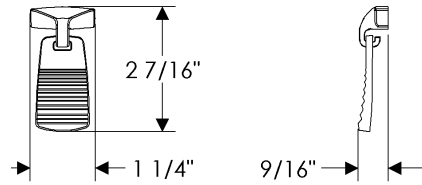

- All finishes are priced the same.
- Specify metal and patina.

Pendants

CK20060

Brut Pendant, 1 1/4" x 2 7/16" . . . . . $ 69.00
Ted Boerner Collection