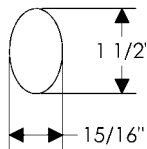

CK232
Acanthus Cabinet Knob . . . . . $ 35.00