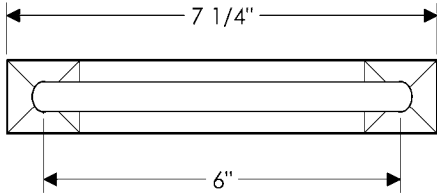

- All finishes are priced the same.
- Specify metal and patina.

Empire Cabinet Pulls

CK464

Empire Cabinet Pull, 4" . . . . . $ 98.00

CK466

Empire Cabinet Pull, 6" . . . . . $ 108.00

CK463

Empire Cabinet Pull, 13" . . . . . $ 153.00