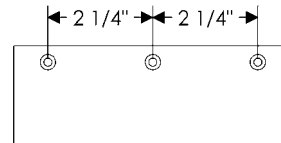

CK212
Catch Pull, 12 1/16" ..... $ 127.00