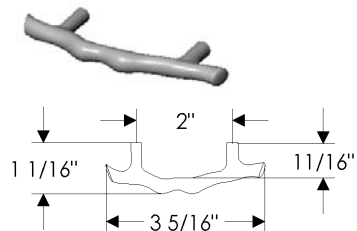

- All finishes are priced the same.
- Specify metal and patina.

Twig Cabinet Pulls

CK320
Twig Cabinet Pull, 2" . . . . . $ 37.00