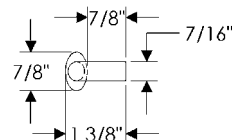

Provence Cabinet Pulls

CK372

Provence Cabinet Pull, 5" \$ 52.00

CK375

Provence Cabinet Pull, 10" \$ 64.00

CK377

Provence Cabinet Pull, 14" \$ 110.00

- All finishes are priced the same.
- Specify metal and patina.