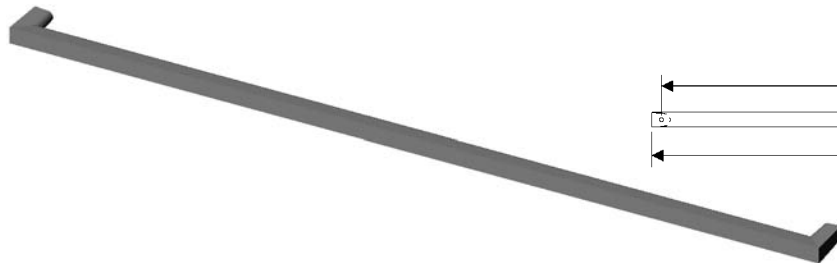

- All finishes are priced the same.
- Specify metal and patina.

Rail Cabinet Pulls

CK286
Rail Cabinet Pull, 20" ..... $ 145.00