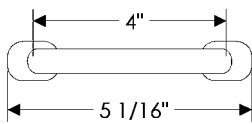

CK317

Front Mounting

Sash Cabinet Pull, 3" \$ 40.00

- All finishes are priced the same.
- Specify metal and patina.

Sash Cabinet Pulls

CK310

Sash Cabinet Pull, 3 5/8" \$ 41.00

CK318