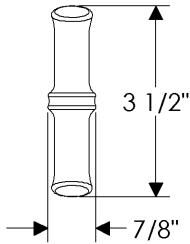

- All finishes are priced the same.
- Specify metal and patina.
- See pages O 45–O 46 for cabinet roses.

Cabinet Knobs

CK452
Bamboo Cabinet Knob . . . . . $ 35.00

CK453
Bamboo Cabinet Knob . . . . . $ 75.00