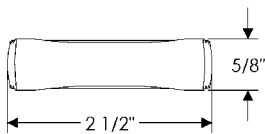

CK20013

Brut Cabinet Knob, 1 3/8" \$ 53.00
Ted Boerner Collection

CK20030

Brut Cabinet Knob, 7/16" x 1 1/2" \$ 36.00
Ted Boerner Collection

CK20033

Brut Cabinet Knob, 9/16" x 2" \$ 39.00
Ted Boerner Collection