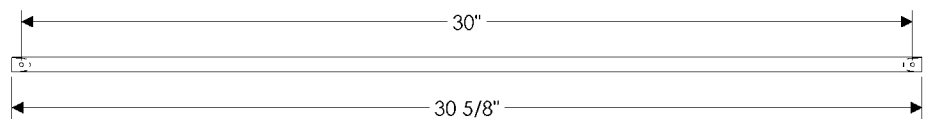

CK265
Rail Cabinet Pull, 30" ..... $ 250.00