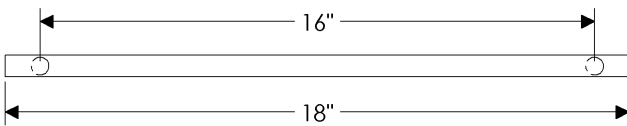

- All finishes are priced the same.
- Specify metal and patina.

Tube Cabinet Pulls

CK488

Tube Cabinet Pull, 12" \$ 119.00

CK490

Tube Cabinet Pull, 14" \$ 129.00

CK492

Tube Cabinet Pull, 16" \$ 139.00