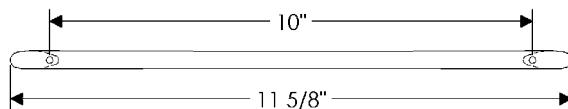

CK204
Arc Cabinet Pull, 10" ..... $ 84.00