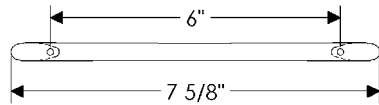

CK202
Arc Cabinet Pull, 6" ..... $ 53.00