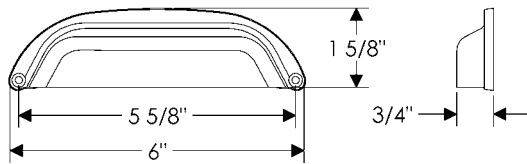

- All finishes are priced the same.
- Specify metal and patina.

Cabinet Bin Pulls

CK307

Bin Cabinet Pull, 3 11/16" \$ 45.00

CK363

Bin Cabinet Pull, 5 5/8" \$ 61.00

CK080

Ellis Bin Pull