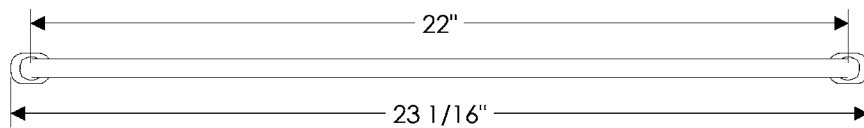

- All finishes are priced the same.
- Specify metal and patina.

Sash Cabinet Pulls