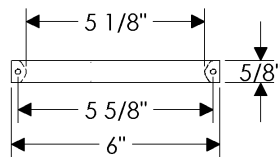

Rail Cabinet Pull, 36" \$ 300.00

Organic Square Cabinet Pulls

CK266

Organic Square Knob, 7/8" \$ 42.00

CK268

Organic Square Knob, 2 5/8" \$ 49.00

CK270

Organic Square Knob, 5 5/8" \$ 61.00