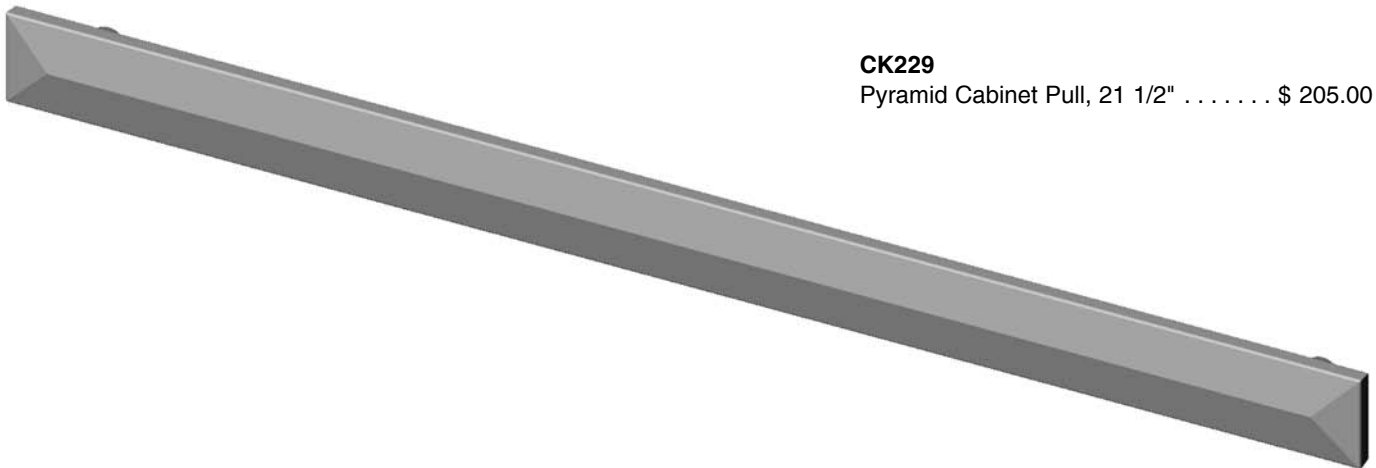

CK229
Pyramid Cabinet Pull, 21 1/2" . . . . . $ 205.00