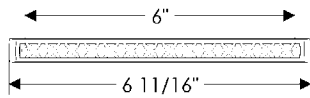

CK10850

Crosshatch Cabinet Pull, 4" . . . . . $ 41.00