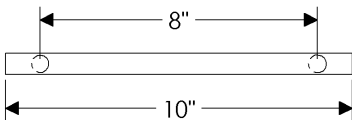

CK480

Tube Cabinet Pull, 4" \$ 80.00

CK482

Tube Cabinet Pull, 6" \$ 89.00

CK484

Tube Cabinet Pull, 8" \$ 99.00

CK486

Tube Cabinet Pull, 10" \$ 109.00