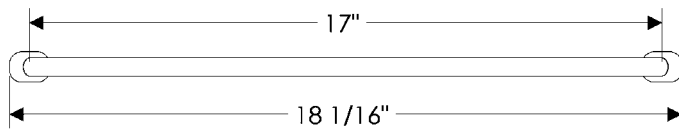

Sash Cabinet Pull, 4" \$ 45.00

CK311

Sash Cabinet Pull, 6" \$ 77.00

CK343

Sash Cabinet Pull, 13" \$ 109.00

- All finishes are priced the same.
- Specify metal and patina.

Sash Cabinet Pulls

CK346
Sash Cabinet Pull, 17" \$ 129.00