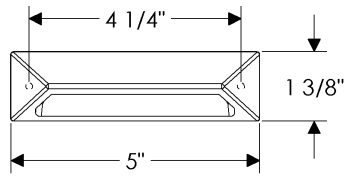

CK20311

Empire Bin Cabinet Pull, 4 1/4" . . . . $ 79.00
Ted Boerner Collection