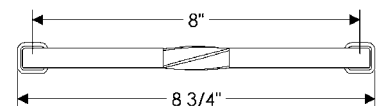

CK439

Twist Cabinet Pull, 8" ..... $ 84.00