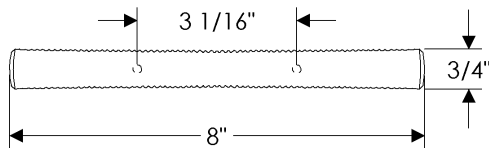

CK20045

Brut Cabinet Pull, 3 1/16" . . . . . $ 92.00
Ted Boerner Collection