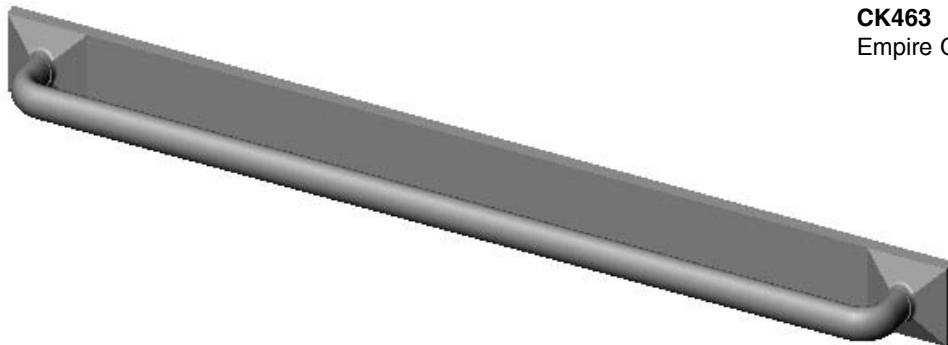

- All finishes are priced the same.
- Specify metal and patina.

Empire Cabinet Pulls

CK464

Empire Cabinet Pull, 4" \$ 98.00

CK466

Empire Cabinet Pull, 6" \$ 108.00

CK463

Empire Cabinet Pull, 13" \$ 153.00