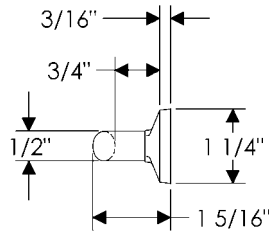

- All finishes are priced the same.
- Specify metal and patina.

Empire Cabinet Pulls

CK464

Empire Cabinet Pull, 4" . . . . . $ 98.00