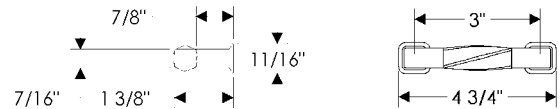

CK434

Twist Cabinet Pull, 3" ..... $ 40.00