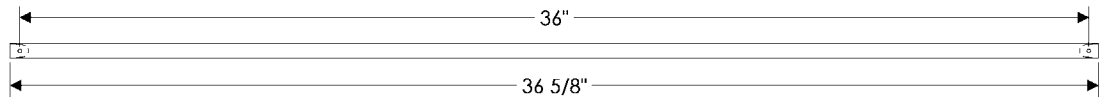

Rail Cabinet Pull, 36" \$ 300.00

Organic Square Cabinet Pulls

CK266

Organic Square Knob, 7/8" \$ 42.00

CK268

Organic Square Knob, 2 5/8" \$ 49.00

CK270

Organic Square Knob, 5 5/8" \$ 61.00