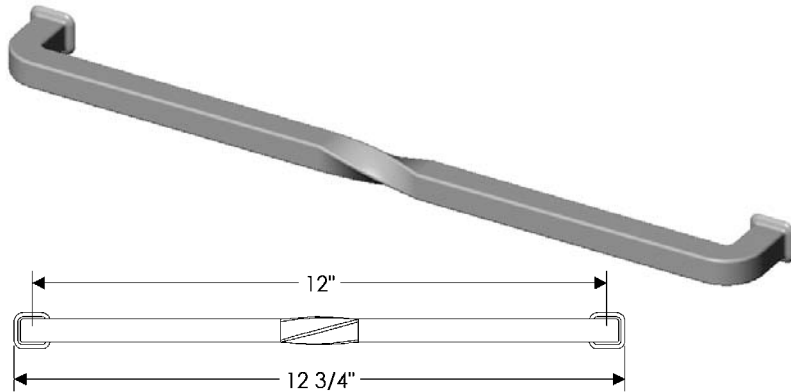

Twist Cabinet Pull, 5" \$ 51.00

CK439

Twist Cabinet Pull, 8" \$ 84.00

- All finishes are priced the same.
- Specify metal and patina.

Twist Cabinet Pulls

CK440
Twist Cabinet Pull, 12" \$ 96.00

CK442
Twist Cabinet Pull, 15" \$ 110.00