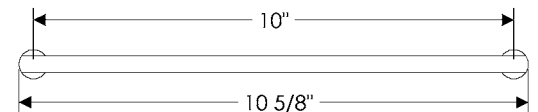

CK355
Olympus Cabinet Pull, 10" . . . . . $ 64.00