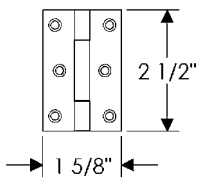

CABHNG420 Cabinet Hinge (Mortise)
2 1/2" x 1 5/8" / each ..... $ 86.00