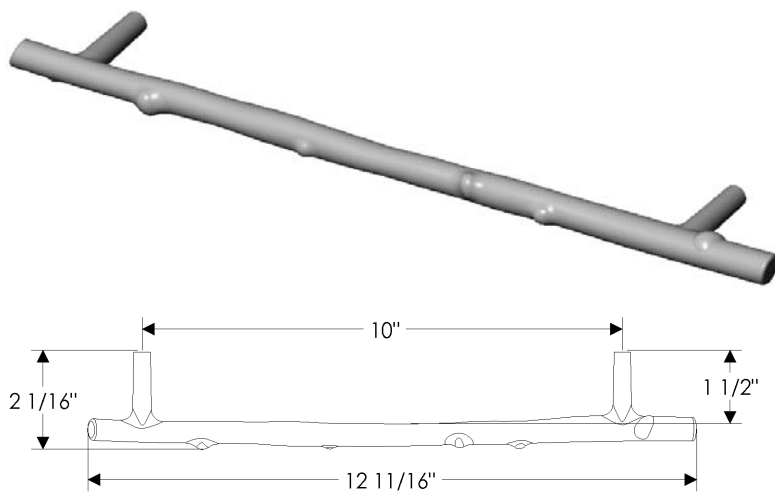

CK324
Twig Cabinet Pull, 4" \$ 49.00

- All finishes are priced the same.
- Specify metal and patina.

Twig Cabinet Pulls

CK325
 Twig Cabinet Pull, 5" \$ 53.00

CK327
 Twig Cabinet Pull, 7 1/2" \$ 75.00

CK330
 Twig Cabinet Pull, 10" \$ 94.00