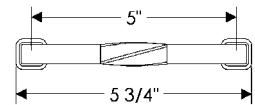

CK437

Twist Cabinet Pull, 5" ..... $ 51.00