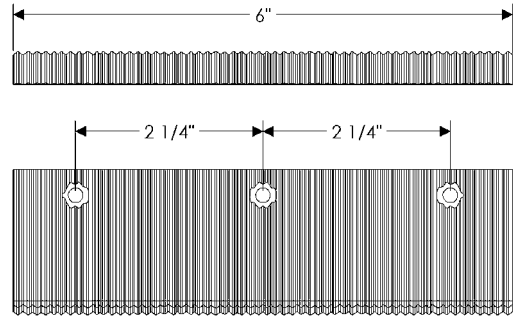

CK20050 Brut Catch Pull, 12" . . . . . $ 140.00
Ted Boerner Collection