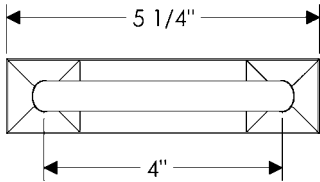

- All finishes are priced the same.
- Specify metal and patina.

Empire Cabinet Pulls

CK464

Empire Cabinet Pull, 4" . . . . . $ 98.00