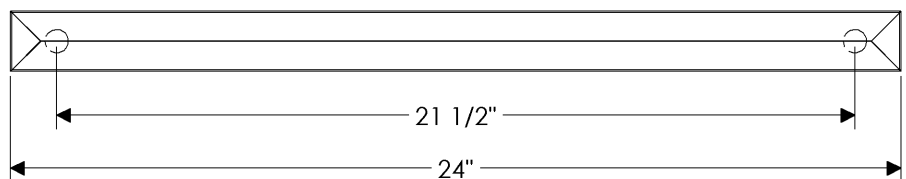

- All finishes are priced the same.
- Specify metal and patina.

Pyramid Cabinet Pulls

CK227
Pyramid Cabinet Pull, 18" \$ 181.00

CK229
Pyramid Cabinet Pull, 21 1/2" \$ 205.00

- All finishes are priced the same.
- Specify metal and patina.