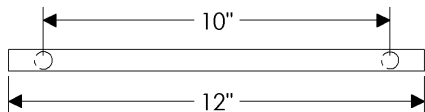

CK480

Tube Cabinet Pull, 4" \$ 80.00

CK482

Tube Cabinet Pull, 6" \$ 89.00

CK484

Tube Cabinet Pull, 8" \$ 99.00

CK486

Tube Cabinet Pull, 10" \$ 109.00