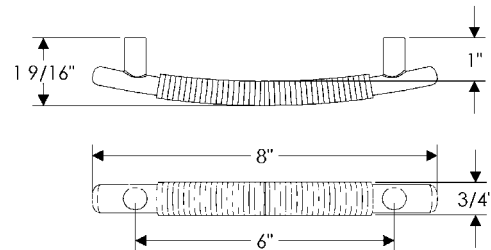

CK359

Olympus Cabinet Pull, 19" \$ 127.00

- All finishes are priced the same.
- Specify metal and patina.

Lariat Cabinet Pulls

CK360
Lariat Cabinet Pull, 3" \$ 49.00

CK361
Lariat Cabinet Pull, 6" \$ 64.00

CK362
Lariat Cabinet Pull, 10 1/2" \$ 115.00