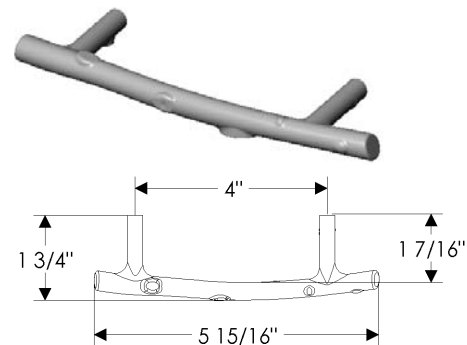

1 7/8" x 4 1/8" \$ 98.00

- All finishes are priced the same.
- Specify metal and patina.

Twig Cabinet Pulls

CK320
Twig Cabinet Pull, 2" \$ 37.00

CK319
Twig Cabinet Pull, 2 3/4" \$ 42.00

CK321
Twig Cabinet Pull, 3" \$ 45.00