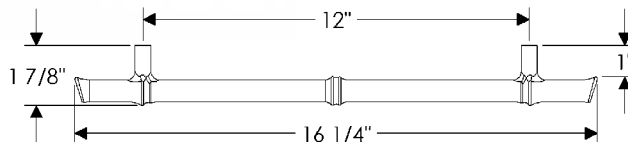

CK444
Twist Cabinet Pull, 18" \$ 129.00

- All finishes are priced the same.
- Specify metal and patina.

Bamboo Pull

CK449
Bamboo Cabinet Pull, 6" \$ 105.00

CK450
Bamboo Cabinet Pull, 7 11/16" \$ 116.00

CK454
Bamboo Cabinet Pull, 12" \$ 137.00