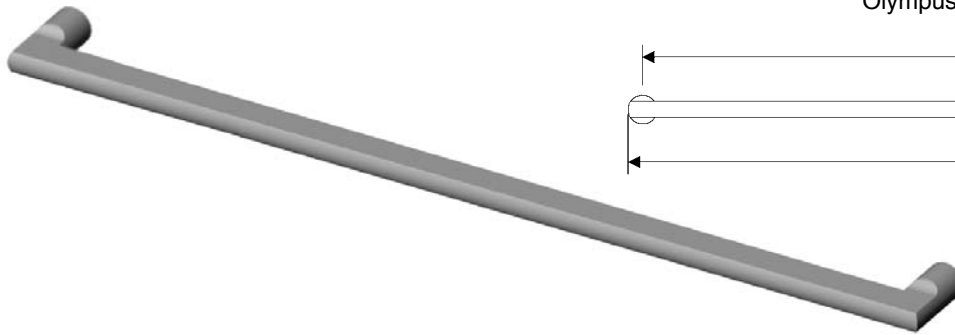

CK350
 Olympus Cabinet Pull, 6" \$ 44.00

CK355
 Olympus Cabinet Pull, 10" \$ 64.00

- All finishes are priced the same.
- Specify metal and patina.

Olympus Cabinet Pulls

CK357

Olympus Cabinet Pull, 15" \$ 79.00