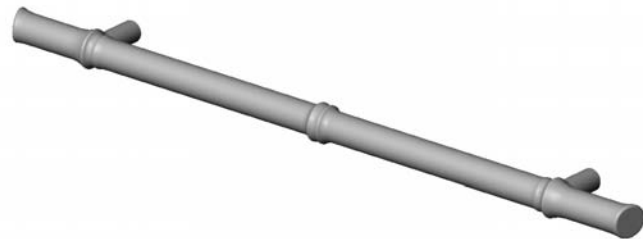

CK444
Twist Cabinet Pull, 18" \$ 129.00

- All finishes are priced the same.
- Specify metal and patina.

Bamboo Pull

CK449
Bamboo Cabinet Pull, 6" \$ 105.00

CK450
Bamboo Cabinet Pull, 7 11/16" \$ 116.00

CK454
Bamboo Cabinet Pull, 12" \$ 137.00