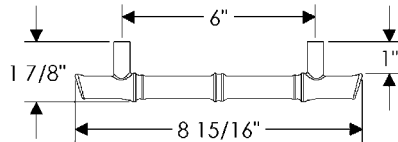

CK450
Bamboo Cabinet Pull, 7 11/16" . . . . . $ 116.00