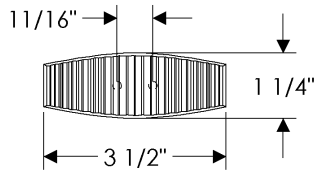

- All finishes are priced the same.
- Specify metal and patina.

Brut Cabinet Pulls

CK20020

Brut Cabinet Pull, 1 1/16" . . . . . $ 73.00
Ted Boerner Collection