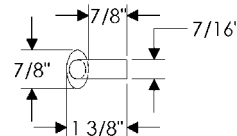

CK372

Provence Cabinet Pull, 5" . . . . . $ 52.00