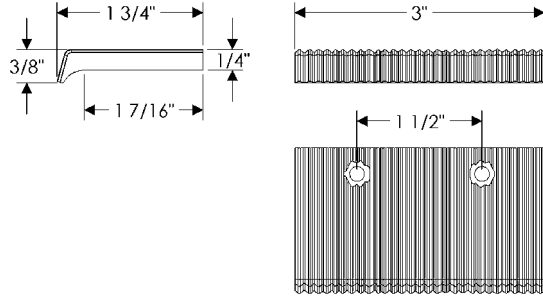

CK20053 Brut Catch Pull, 3" . . . . . $ 52.00
Ted Boerner Collection

CK20056 Brut Catch Pull, 6" . . . . . $ 82.00
Ted Boerner Collection