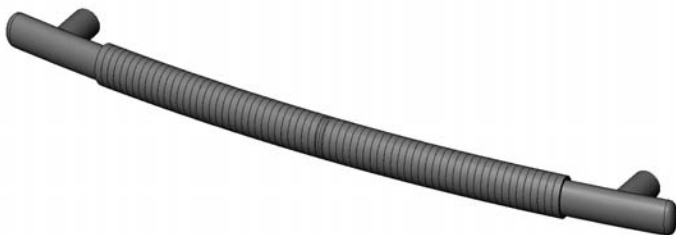

CK359

Olympus Cabinet Pull, 19" \$ 127.00

- All finishes are priced the same.
- Specify metal and patina.

Lariat Cabinet Pulls

CK360
Lariat Cabinet Pull, 3" \$ 49.00

CK361
Lariat Cabinet Pull, 6" \$ 64.00

CK362
Lariat Cabinet Pull, 10 1/2" \$ 115.00