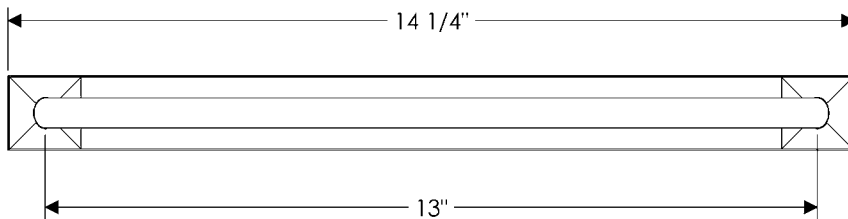

- All finishes are priced the same.
- Specify metal and patina.

Empire Cabinet Pulls

CK464

Empire Cabinet Pull, 4" \$ 98.00

CK466

Empire Cabinet Pull, 6" \$ 108.00

CK463

Empire Cabinet Pull, 13" \$ 153.00