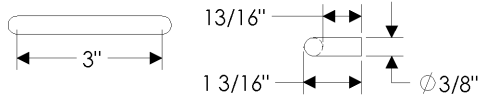

- All finishes are priced the same.
- Specify metal and patina.

Wire Cabinet Pulls

CK333
Wire Cabinet Pull, 3" . . . . . $ 33.00