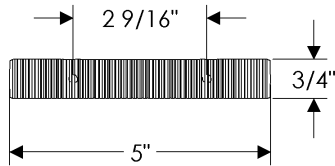

CK20040

Brut Cabinet Pull, 2 9/16" . . . . . $ 70.00
Ted Boerner Collection