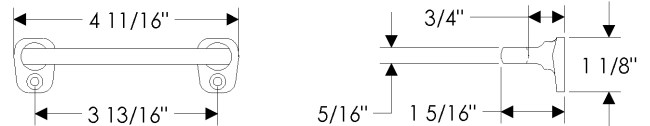

CK348
Sash Cabinet Pull, 22" \$ 141.00

- All finishes are priced the same.
- Specify metal and patina.

Olympus Cabinet Pulls

CK420
 Front Mounting
 Olympus Cabinet Pull, 3 13/16" \$ 41.00

CK349
 Olympus Cabinet Pull, 4" \$ 41.00