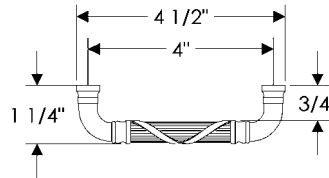

Ribbon & Reed Cabinet Pull, 4" . . . . $ 76.00

CK470