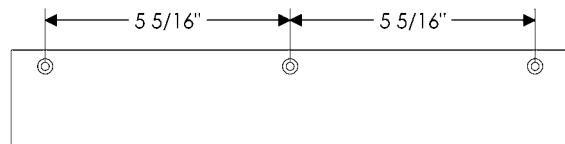

- All finishes are priced the same.
- Specify metal and patina.

Catch Pulls

CK212
Catch Pull, 12 1/16" ..... $ 127.00