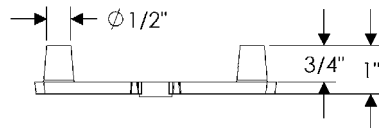

Cabinet Pulls

CK10050

Paris Cabinet Pull, 4" . . . . . $ 57.00
Roger Thomas Collection