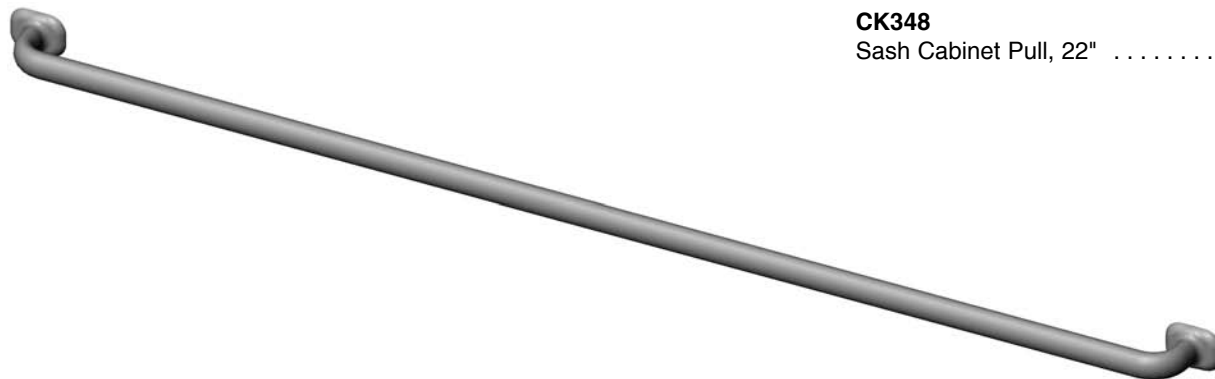

Sash Cabinet Pull, 4" \$ 45.00

CK311

Sash Cabinet Pull, 6" \$ 77.00

CK343

Sash Cabinet Pull, 13" \$ 109.00

- All finishes are priced the same.
- Specify metal and patina.

Sash Cabinet Pulls

CK346
Sash Cabinet Pull, 17" \$ 129.00