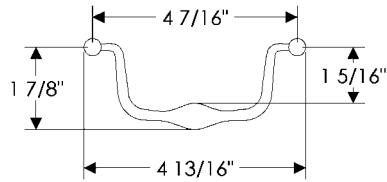

- All finishes are priced the same.
- Specify metal and patina.
- See pages O 45–O 46 for cabinet roses.

Drop Cabinet Pulls

Drop Cabinet Pull . . . . . $ 59.00