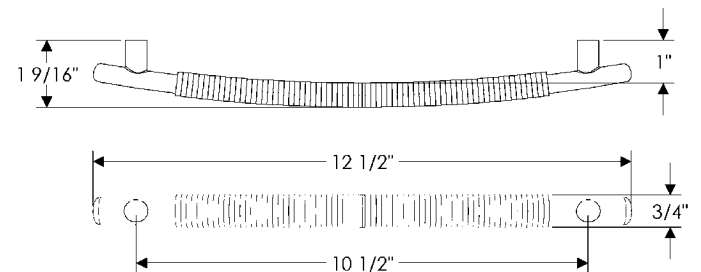

CK359

Olympus Cabinet Pull, 19" \$ 127.00

- All finishes are priced the same.
- Specify metal and patina.

Lariat Cabinet Pulls

CK360
Lariat Cabinet Pull, 3" \$ 49.00

CK361
Lariat Cabinet Pull, 6" \$ 64.00

CK362
Lariat Cabinet Pull, 10 1/2" \$ 115.00