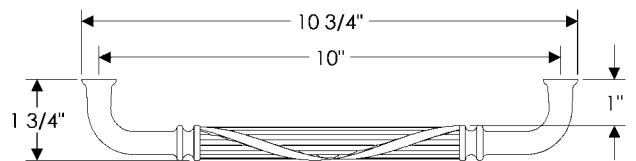

CK469

Ribbon & Reed Cabinet Pull, 4" \$ 76.00

CK470

Ribbon & Reed Cabinet Pull, 7" \$ 103.00

CK472

Ribbon & Reed Cabinet Pull, 10" \$ 160.00

- All finishes are priced the same.
- Specify metal and patina.

Tube Cabinet Pulls