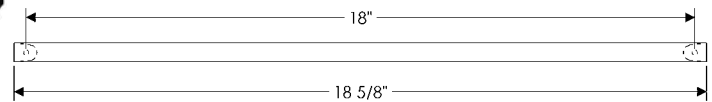

Rail Cabinet Pull, 9" \$ 65.00

CK262

Rail Cabinet Pull, 12" \$ 84.00

CK264

Rail Cabinet Pull, 15" \$ 90.00

- All finishes are priced the same.
- Specify metal and patina.

Rail Cabinet Pulls

CK285
 Rail Cabinet Pull, 18" \$ 131.00