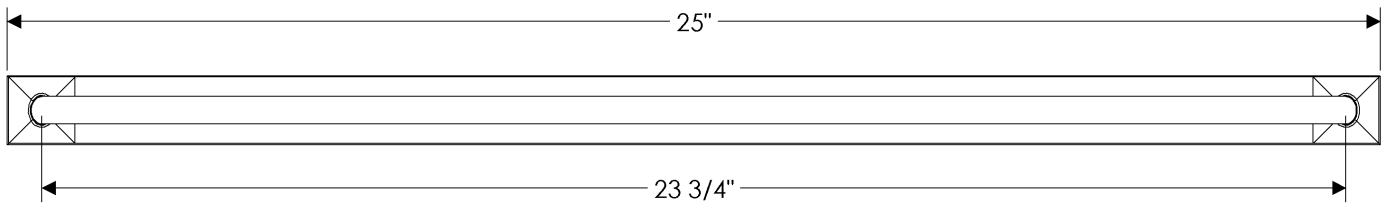

- All finishes are priced the same.
- Specify metal and patina.

Empire Cabinet Pulls

CK460

Empire Cabinet Pull, 23 3/4" . . . . . $ 230.00