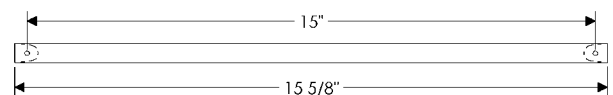

Rail Cabinet Pull, 9" \$ 65.00

CK262

Rail Cabinet Pull, 12" \$ 84.00

CK264

Rail Cabinet Pull, 15" \$ 90.00

- All finishes are priced the same.
- Specify metal and patina.

Rail Cabinet Pulls

CK285
 Rail Cabinet Pull, 18" \$ 131.00