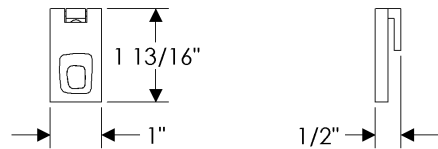

CK20130

Tab Pendant, 1" x 1 13/16" . . . . . $ 69.00
Ted Boerner Collection