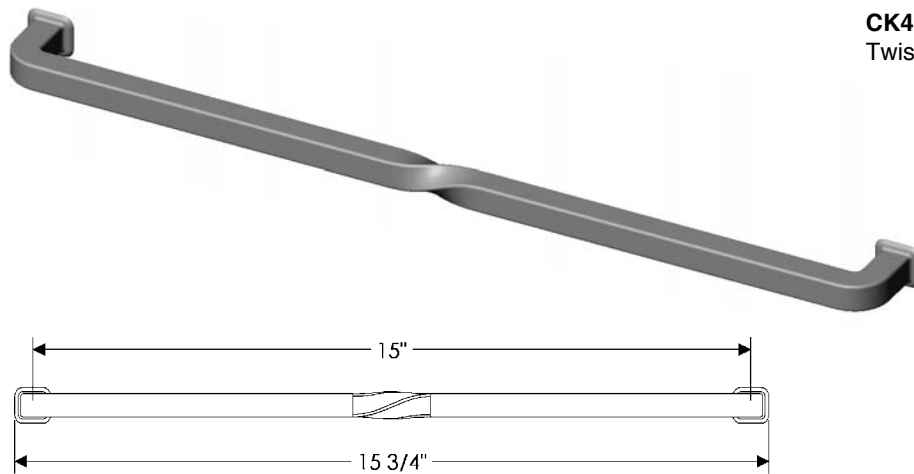

Twist Cabinet Pull, 5" \$ 51.00

CK439

Twist Cabinet Pull, 8" \$ 84.00

- All finishes are priced the same.
- Specify metal and patina.

Twist Cabinet Pulls

CK440
Twist Cabinet Pull, 12" \$ 96.00

CK442
Twist Cabinet Pull, 15" \$ 110.00