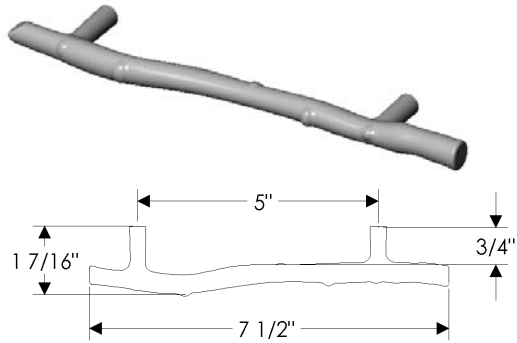

- All finishes are priced the same.
- Specify metal and patina.

Twig Cabinet Pulls

CK325
Twig Cabinet Pull, 5" . . . . . $ 53.00