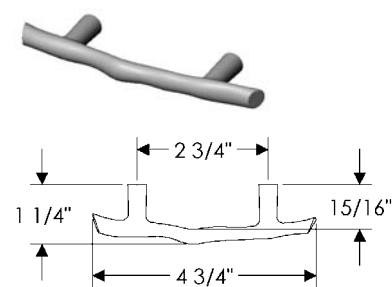

1 7/8" x 4 1/8" \$ 98.00

- All finishes are priced the same.
- Specify metal and patina.

Twig Cabinet Pulls

CK320
Twig Cabinet Pull, 2" \$ 37.00

CK319
Twig Cabinet Pull, 2 3/4" \$ 42.00

CK321
Twig Cabinet Pull, 3" \$ 45.00