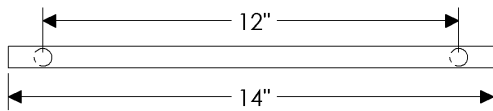

- All finishes are priced the same.
- Specify metal and patina.

Tube Cabinet Pulls

CK488

Tube Cabinet Pull, 12" . . . . . $ 119.00