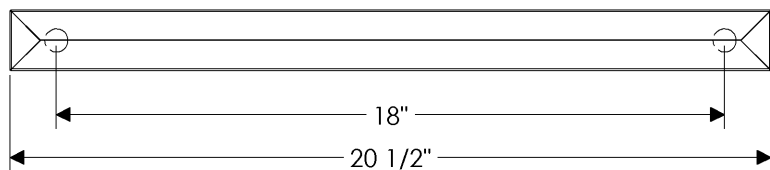

CK229
Pyramid Cabinet Pull, 21 1/2" . . . . . $ 205.00