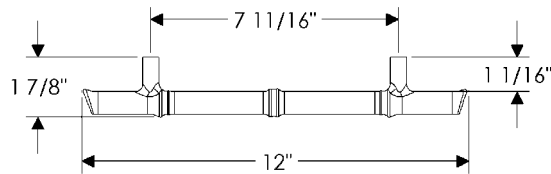

CK444
Twist Cabinet Pull, 18" \$ 129.00

- All finishes are priced the same.
- Specify metal and patina.

Bamboo Pull

CK449
Bamboo Cabinet Pull, 6" \$ 105.00

CK450
Bamboo Cabinet Pull, 7 11/16" \$ 116.00

CK454
Bamboo Cabinet Pull, 12" \$ 137.00