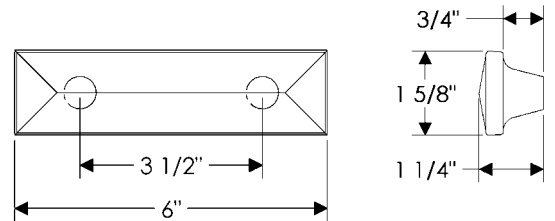

CK216
Catch Pull, 6" \$ 74.00

CK212
Catch Pull, 12 1/16" \$ 127.00

- All finishes are priced the same.
- Specify metal and patina.

Pyramid Cabinet Pulls

CK226

Pyramid Cabinet Pull, 3 1/2" \$ 87.00

CK228

Pyramid Cabinet Pull, 9 1/2" \$ 109.00