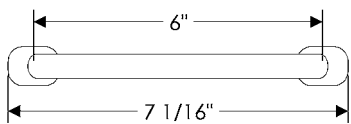

- All finishes are priced the same.
- Specify metal and patina.

Sash Cabinet Pulls

CK310

Sash Cabinet Pull, 3 5/8" ..... $ 41.00

CK318

Sash Cabinet Pull, 4" ..... $ 45.00

CK311

Sash Cabinet Pull, 6" ..... $ 77.00

CK343

Sash Cabinet Pull, 13" ..... $ 109.00