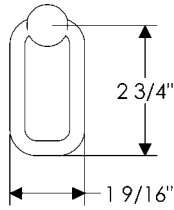

RP15
Cabinet Ring Pull, 1 9/16" x 2 3/4" . . . $ 43.00