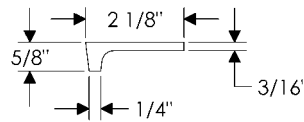

Arc Cabinet Pulls

CK201
Arc Cabinet Pull, 4" \$ 45.00

CK202
Arc Cabinet Pull, 6" \$ 53.00

CK204
Arc Cabinet Pull, 10" \$ 84.00

- All finishes are priced the same.
- Specify metal and patina.

Catch Pulls

CK213
Catch Pull, 3" \$ 47.00