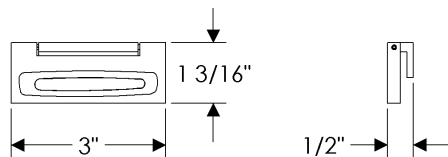

CK20135

Tab Pendant, 3" x 1 3/16" . . . . . $ 80.00
Ted Boerner Collection