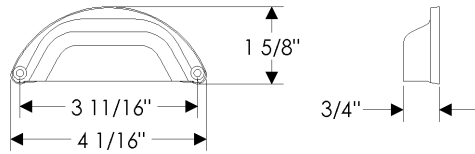

CK307

Bin Cabinet Pull, 3 11/16" . . . . . $ 45.00