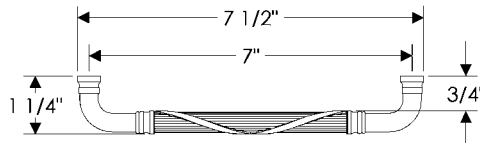

Ribbon & Reed Cabinet Pull, 7" . . . . $ 103.00

CK472