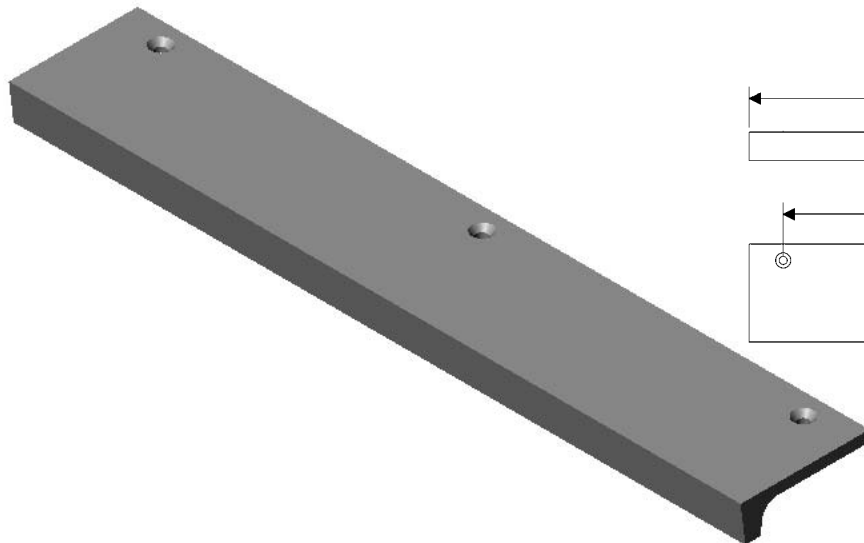

CK212
Catch Pull, 12 1/16" ..... $ 127.00