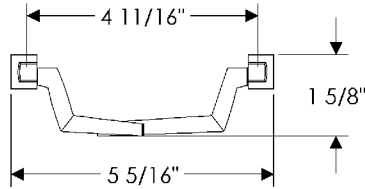

CK20240

Shift Drop Cabinet Pull . . . . . $ 160.00

Ted Boerner Collection