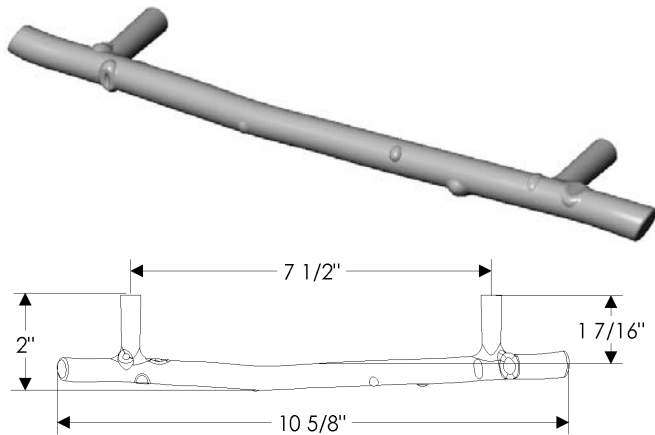

CK327
Twig Cabinet Pull, 7 1/2" . . . . . $ 75.00