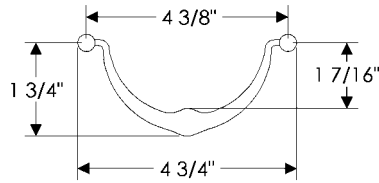

CK380

Drop Cabinet Pull . . . . . $ 59.00