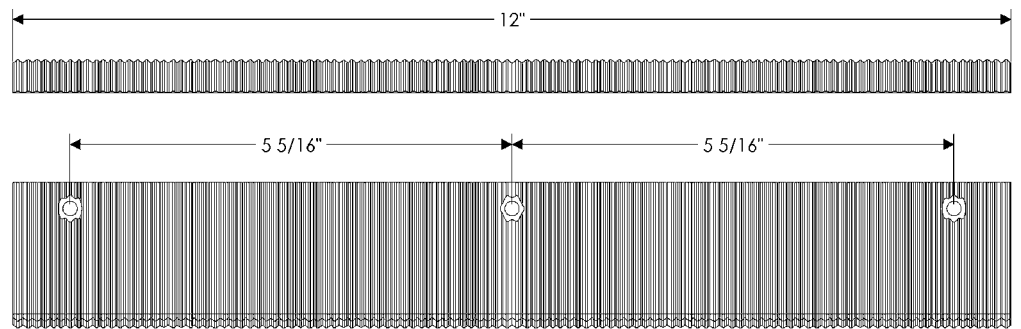

- All finishes are priced the same.
- Specify metal and patina.

Catch Pulls