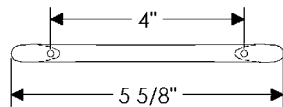

Arc Cabinet Pulls

CK201
Arc Cabinet Pull, 4" ..... $ 45.00