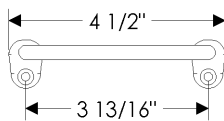

- All finishes are priced the same.
- Specify metal and patina.

Sash Cabinet Pulls

CK344

Front Mounting

Sash Cabinet Pull, 9 7/8" \$ 64.00

CK400

Front Mounting

Sash Cabinet Pull, 3 13/16" \$ 39.00