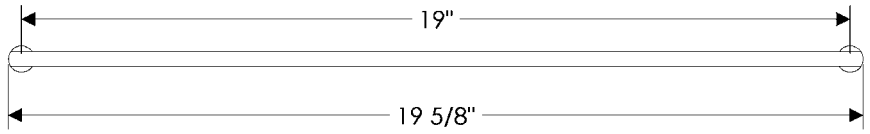

CK359

Olympus Cabinet Pull, 19" . . . . . $ 127.00