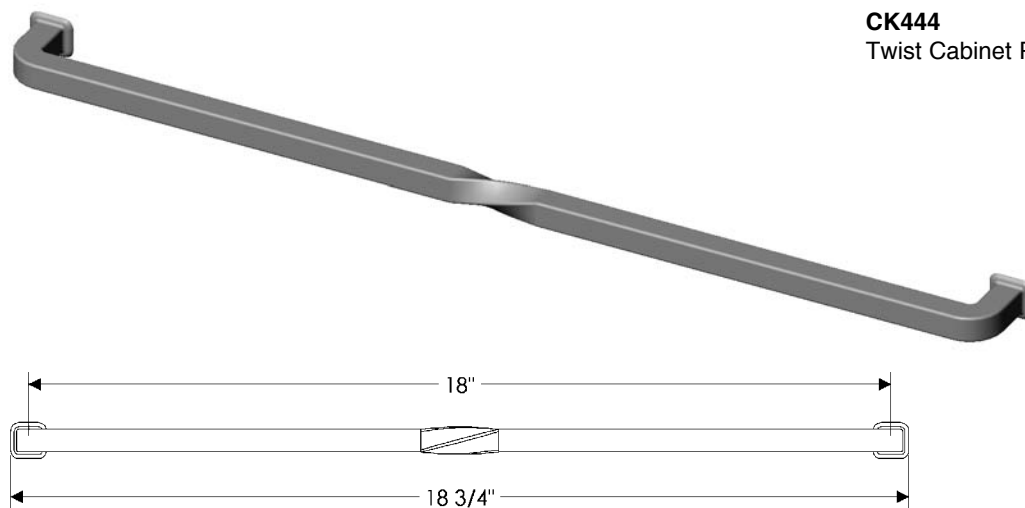

Twist Cabinet Pull, 5" \$ 51.00

CK439

Twist Cabinet Pull, 8" \$ 84.00

- All finishes are priced the same.
- Specify metal and patina.

Twist Cabinet Pulls

CK440
Twist Cabinet Pull, 12" \$ 96.00

CK442
Twist Cabinet Pull, 15" \$ 110.00