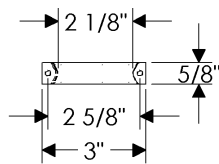

Rail Cabinet Pull, 36" \$ 300.00

Organic Square Cabinet Pulls

CK266

Organic Square Knob, 7/8" \$ 42.00

CK268

Organic Square Knob, 2 5/8" \$ 49.00

CK270

Organic Square Knob, 5 5/8" \$ 61.00