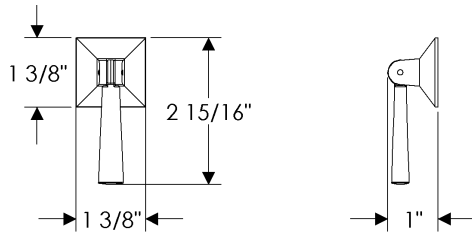

CK20320

Empire Pendant, 1 3/8" x 2 15/16" . . . $ 69.00
Ted Boerner Collection