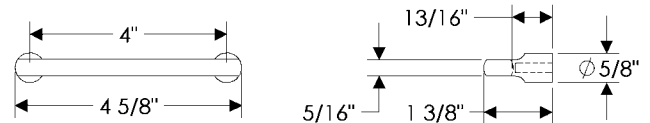

CK348
Sash Cabinet Pull, 22" \$ 141.00

- All finishes are priced the same.
- Specify metal and patina.

Olympus Cabinet Pulls

CK420
 Front Mounting
 Olympus Cabinet Pull, 3 13/16" \$ 41.00

CK349
 Olympus Cabinet Pull, 4" \$ 41.00