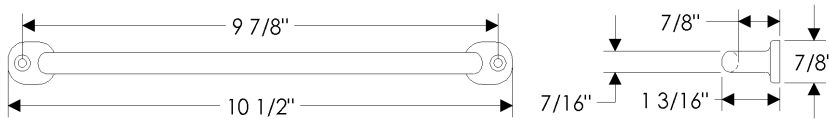

- All finishes are priced the same.
- Specify metal and patina.

Sash Cabinet Pulls

CK344

Front Mounting

Sash Cabinet Pull, 9 7/8" \$ 64.00

CK400

Front Mounting

Sash Cabinet Pull, 3 13/16" \$ 39.00