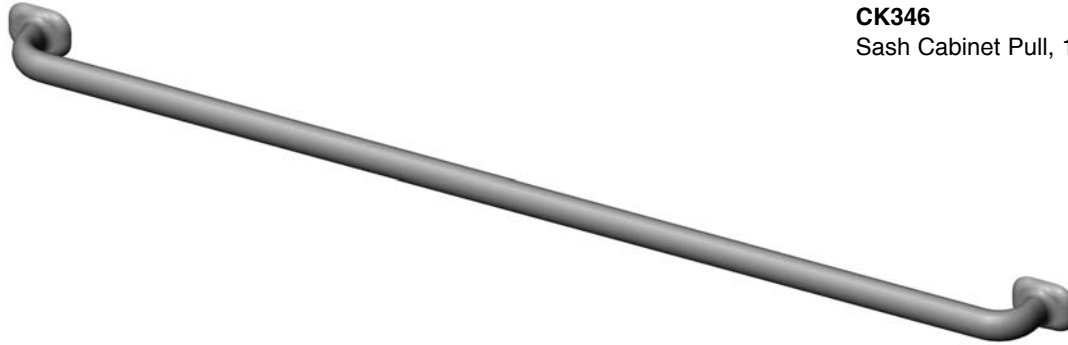

Sash Cabinet Pull, 4" \$ 45.00

CK311

Sash Cabinet Pull, 6" \$ 77.00

CK343

Sash Cabinet Pull, 13" \$ 109.00

- All finishes are priced the same.
- Specify metal and patina.

Sash Cabinet Pulls

CK346
Sash Cabinet Pull, 17" \$ 129.00