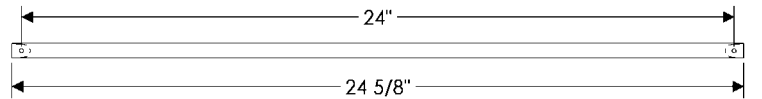

CK263
Rail Cabinet Pull, 24" ..... $ 200.00