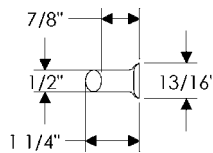

CK317

Front Mounting

Sash Cabinet Pull, 3" . . . . . $ 40.00