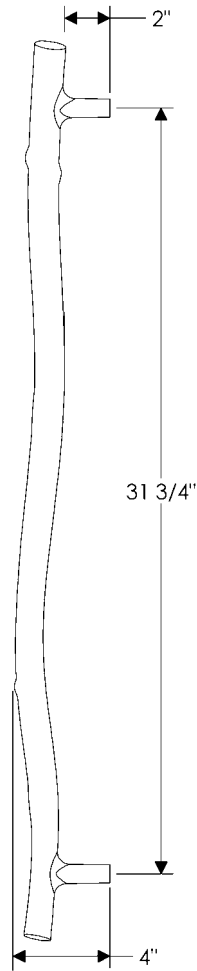

**G628** 12" D Grip   
Weight: 3.75 lbs.

specifications

**G629 18" D Grip**   
Weight: 4.40 lbs.

**G630** 31 3/4" Branch Grip   
Weight: 13.50 lbs.

specifications

**G631** 12" Helix Grip  
Weight: 4.00 lbs.