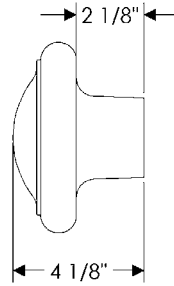

specifications

G667 6" Friedman Pull
Weight: 14.50 lbs.