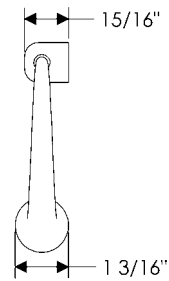

**RP25 Ring Pull 2 1/2"**

**RP3 Ring Pull 3"**

**RP4 Ring Pull 4"**

**G060** 7 1/2" Ellis Grip   
Weight: 1.50 lbs.

**G070** 10" Ellis Grip   
Weight: 2.60 lbs.