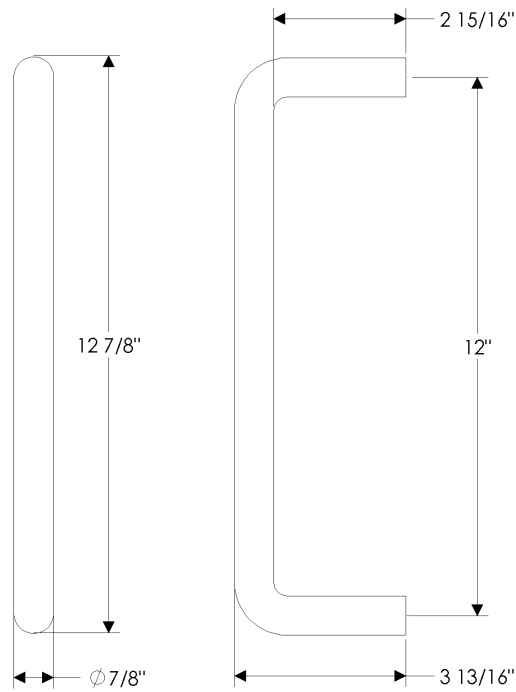

specifications

**G622** 10" Ribbon & Reed Grip  
Weight: 2.80 lbs.

**G623** 12" Steeple Twist Grip ♿  
Weight: 9.55 lbs.

## specifications

**G624** 12" Sun Valley Grip   
Weight: 4.20 lbs.

**G625** 10 1/4" Ring Grip   
Weight: 3.80 lbs.

**G626** 7" Ribbon & Reed Grip  
Weight: 1.75 lbs.

specifications

**G627** 22" Lash Grip   
Weight: 18.70 lbs.

**G628** 12" D Grip   
Weight: 3.75 lbs.

specifications

**G629 18" D Grip**   
Weight: 4.40 lbs.

**G630** 31 3/4" Branch Grip   
Weight: 13.50 lbs.

specifications

**G631** 12" Helix Grip  
Weight: 4.00 lbs.