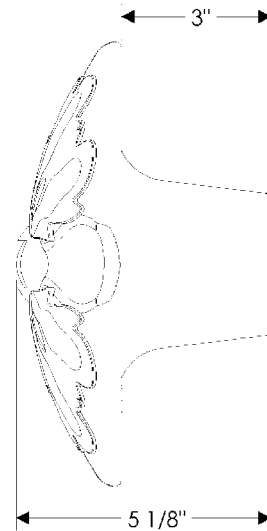

## specifications

**G10801** 10" Briggs Grip   
Weight: 3.00 lbs.

**G10802** 7 1/2" Kettle Grip   
Weight: 1.75 lbs.

**G20010** 11 1/8" Shift Grip   
*Ted Boerner Collection*  
Weight: 3.75 lbs.

## specifications

**G21075** 7 1/2" Emile Grip   
Weight: 2.50 lbs.

**G21010** 10" Emile Grip   
Weight: 3.75 lbs.

**G662 9" Medallion Pull**  
Weight: 28.50 lbs.

**G665 7" Medallion Pull**  
Weight: 16.90 lbs.

**G666 6" Medallion Pull**  
Weight: 14.50 lbs.

## specifications

**G667 6" Friedman Pull**  
Weight: 14.50 lbs.

**G675 6" Luna Pull**  
Weight: 16.90 lbs.

**G679 5" Square Pull**  
Weight: 13.75 lbs.

**G706** 5" Cirque Grip   
Weight: 1.00 lbs.

**G714** 12" Cirque Grip   
Weight: 6.10 lbs.