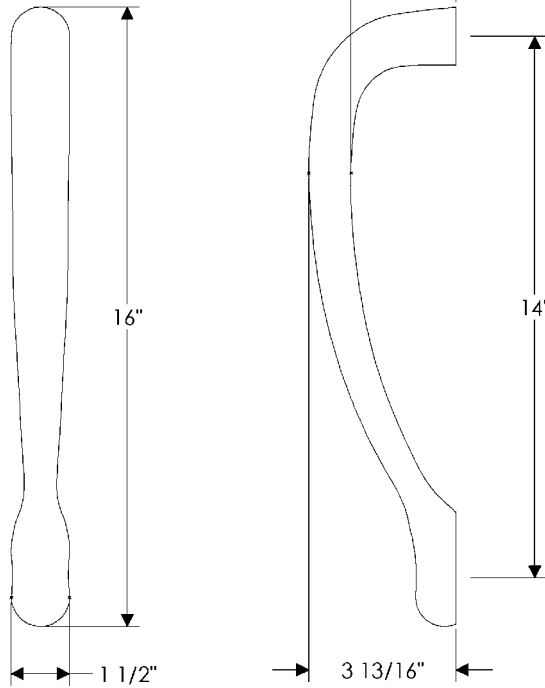

**G636** 30" D Grip   
Weight: 10.40 lbs.

## specifications

**G637** 7 1/2" Lariat Grip  
Weight: 3.50 lbs.

**G638** 7" Lariat Grip   
Weight: 4.72 lbs.

**G640 16" Lariat Grip** ♿  
Weight: 7.90 lbs.

**G643** 22" Lariat Grip   
Weight: 11.25 lbs.

**G646** 14" Gooseneck Grip   
Weight: 6.10 lbs.

**G647** 34" Lariat Grip   
Weight: 15.75 lbs.

**G650** 7 1/2" Olympus Grip  
Weight: 2.20 lbs.

**G651** 10" Olympus Grip  
Weight: 3.10 lbs.

specifications

**G652** 14" Olympus Grip   
Weight: 4.60 lbs.

**G653** 22 7/8" Olympus Grip   
Weight: 7.00 lbs.

**G654** 42" Lash Grip   
Weight: 29.40 lbs.

**G655** 24" Ribbon & Reed Grip   
Weight: 8.40 lbs.

specifications