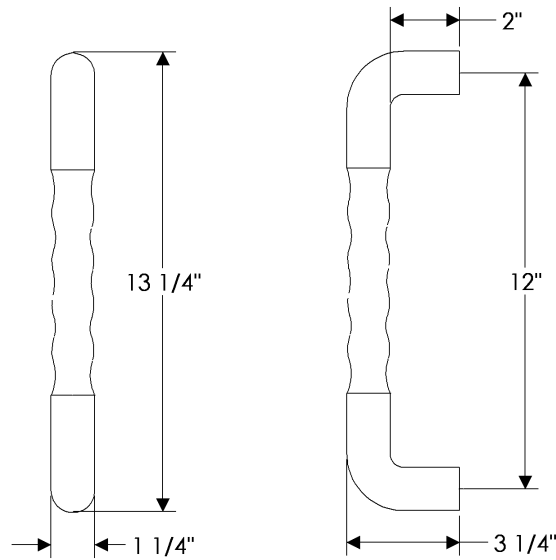

info@rockymountainhardware.com

www.rockymountainhardware.com

201309

**G615 6" Sash Grip** ♿  
Weight: 1.45 lbs.

**G617 12" Sash Grip** ♿  
Weight: 4.75 lbs.

## specifications

**G618** 6 1/2" Cobra Grip  
Weight: 1.55 lbs.

**G619** 10" D Grip   
Weight: 3.45 lbs.

**G620** 12" Twisted D Grip   
Weight: 5.50 lbs.

**G621** 4 15/16" Steeple Twist Grip  
Weight: 1.35 lbs.