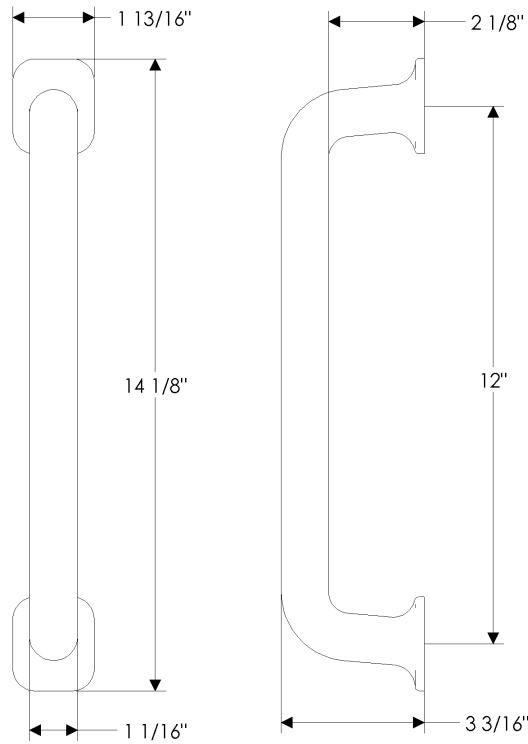

## specifications

**G609** 8" D Grip   
Weight: 2.65 lbs.

**G610** 11" Branch Grip   
Weight: 7.25 lbs.

**G611 8" Sash Grip**  
Weight: 1.50 lbs.

## specifications

**G612 12" Sash Grip**  
Weight: 2.30 lbs.

**G614 12" Gooseneck Grip** ♿  
Weight: 5.40 lbs.

ROCKY MOUNTAIN®

H A R D W A R E

1020 Airport Way Hailey, Idaho 83333 USA

toll free 888.788.2013 • ph. 208.788.2013 • fax 208.788.2577

info@rockymountainhardware.com

www.rockymountainhardware.com

201309

**G615 6" Sash Grip** ♿  
Weight: 1.45 lbs.

**G617 12" Sash Grip** ♿  
Weight: 4.75 lbs.

## specifications

**G618** 6 1/2" Cobra Grip  
Weight: 1.55 lbs.

**G619** 10" D Grip   
Weight: 3.45 lbs.

**G620** 12" Twisted D Grip   
Weight: 5.50 lbs.

**G621** 4 15/16" Steeple Twist Grip  
Weight: 1.35 lbs.