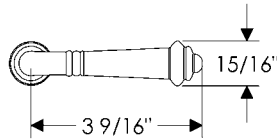

- Designed for WN window trim sets

**LW50 Mini Acanthus Lever**

- Designed for WN window trim sets

**LW60 Mini Harrington Lever**

- Designed for WN window trim sets

specifications

- LW63 Mini Olympus Lever**
- Designed for WN window trim sets