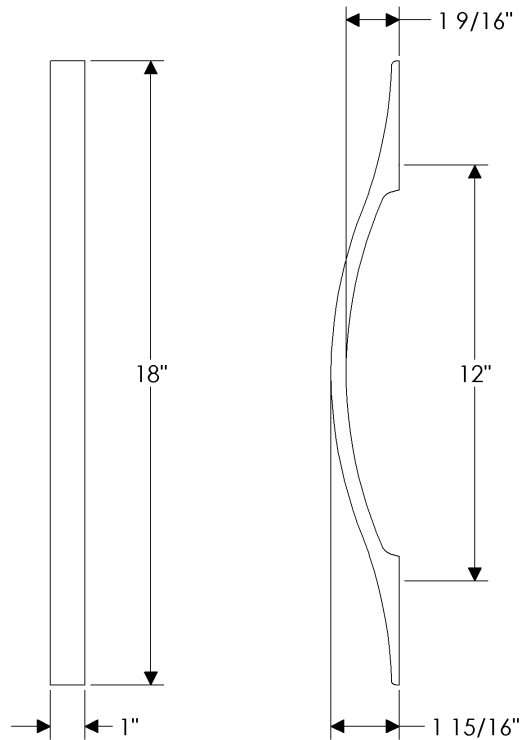

specifications

G280 12" Summit Grip
Weight: 2.50 lbs.