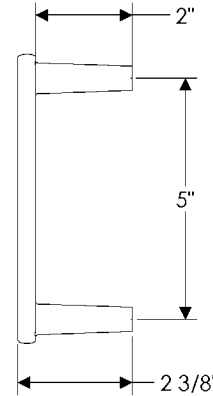

## specifications

**G667 6" Friedman Pull**  
Weight: 14.50 lbs.

**G675 6" Luna Pull**  
Weight: 16.90 lbs.

**G679 5" Square Pull**  
Weight: 13.75 lbs.

**G706** 5" Cirque Grip   
Weight: 1.00 lbs.

**G714** 12" Cirque Grip   
Weight: 6.10 lbs.