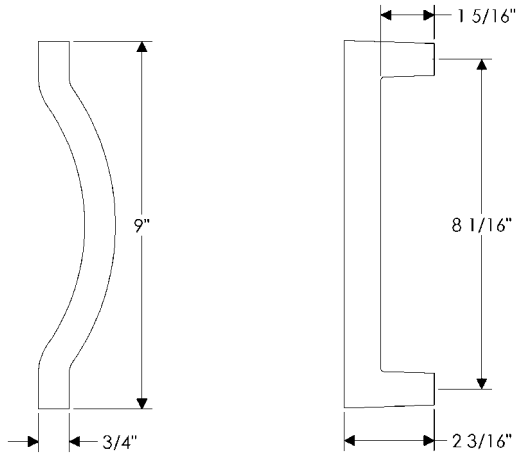

specifications

G259 8 1/16" Offset Curved Rail Grip
Weight: 2.00 lbs.