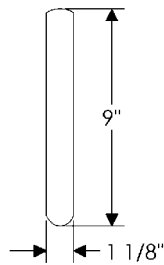

specifications

G250 7 1/2" Civic Grip
Weight: 1.75 lbs.