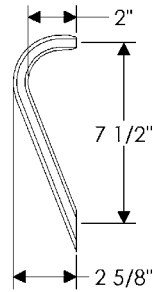

specifications

G250 7 1/2" Civic Grip
Weight: 1.75 lbs.