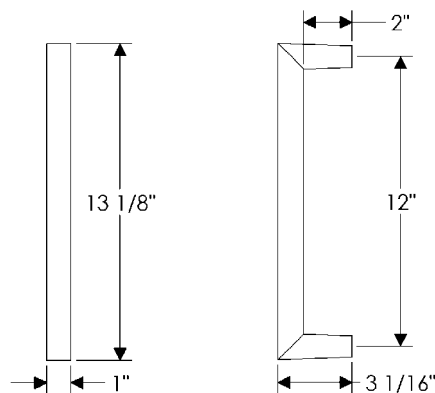

## specifications

**G250** 7 1/2" Civic Grip   
Weight: 1.75 lbs.

**G254** 10" Civic Grip   
Weight: 2.25 lbs.

**G261** 7 1/2" Rail Grip   
Weight: 3.20 lbs.

**G262** 24" Offset Rail Grip   
Weight: 7.75 lbs.