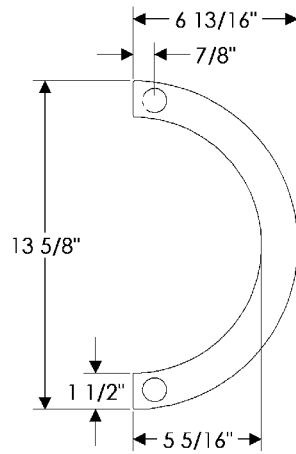

## specifications

**G667 6" Friedman Pull**  
Weight: 14.50 lbs.

**G675 6" Luna Pull**  
Weight: 16.90 lbs.

**G679 5" Square Pull**  
Weight: 13.75 lbs.

**G706** 5" Cirque Grip   
Weight: 1.00 lbs.

**G714** 12" Cirque Grip   
Weight: 6.10 lbs.

specifications

**G718** 18" Cirque Grip   
Weight: 9.25 lbs.

**G750** 7 1/2" Steeple Twist Grip   
Weight: 4.50 lbs.

**G830** Low-Projection Sliding Door Grip  
Weight: 1.10 lbs.

**SDP6** 6" Offset D Grip  
Weight: 1.45 lbs.