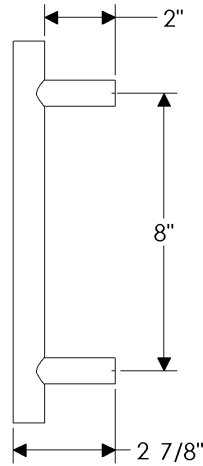

specifications

G270 8" Tube Grip ♿
Weight: 2.65 lbs.