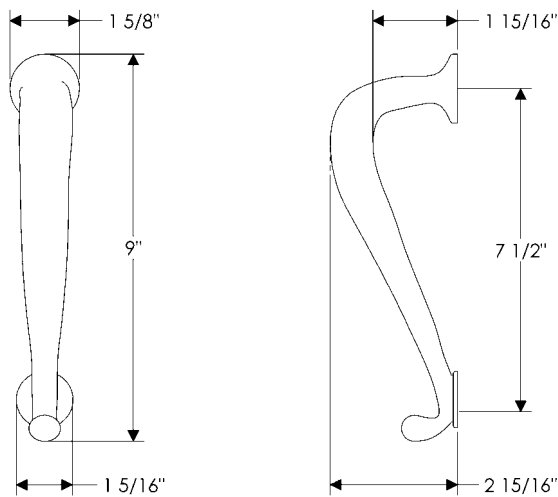

## specifications

**G280** 12" Summit Grip  
Weight: 2.50 lbs.

**G284** 8" Rail Grip   
Weight: 3.50 lbs.

**G285** 48" Rail Grip   
Weight: 14 lbs.

specifications

**G286** 60" Rail Grip   
Weight: 20 lbs.

**G372** 20" Provence Grip   
Weight: 5 lbs.

## specifications

**G570** 7 1/2" Maddox Grip  
Weight: 2.00 lbs.

**G580** 10" Maddox Grip   
Weight: 3.00 lbs.

**G590** 18" Maddox Grip   
Weight: 5.00 lbs.

## specifications

**G603** 7 1/2" Gooseneck Grip  
Weight: 1.55 lbs.

**G605** 8" Twisted D Grip   
Weight: 2.75 lbs.

**G606** 7 1/2" Sun Valley Grip  
Weight: 2.00 lbs.

ROCKY MOUNTAIN®

H A R D W A R E

1020 Airport Way Hailey, Idaho 83333 USA