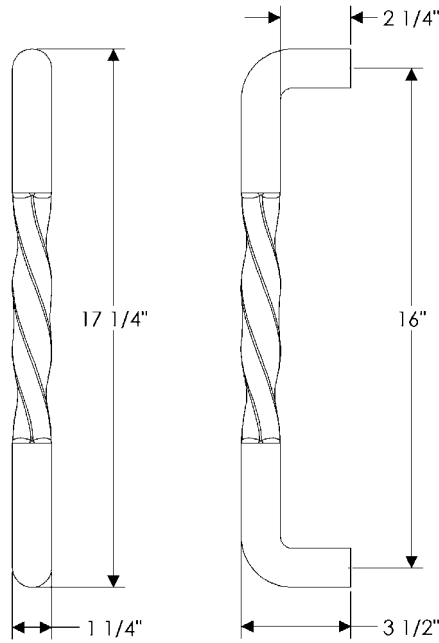

specifications

**G663** 60" Olympus Grip   
Weight: 23.60 lbs.

**G668** 24" Sash Twist Grip  
Weight: 7.30 lbs.

**G669** 16" Sash Twist Grip   
Weight: 5.30 lbs.

specifications

**G670** 35 13/16" Lariat Grip   
Weight: 31.75 lbs.

**G671** 42" Olympus Grip   
Weight: 11.75 lbs.

specifications

**G672** 36" Acorn Grip   
Weight: 21.50 lbs.

**G673** 12" Braided Grip   
Weight: 6.00 lbs.

**G674** 18" Branch Grip   
Weight: 10.60 lbs.

specifications

**G676** 16" Twist D Grip   
Weight: 7.10 lbs.

**G677** 33" Twist D Grip   
Weight: 12.50 lbs.