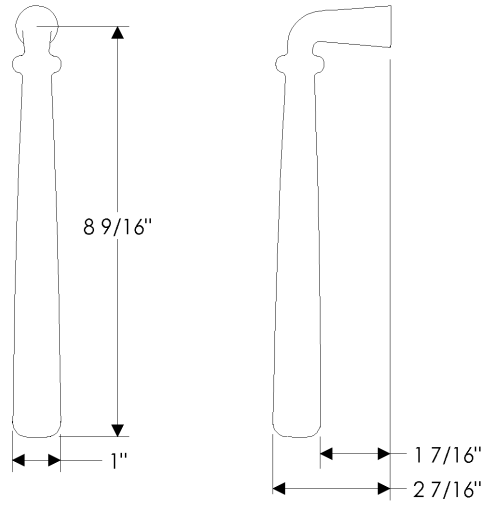

- LW80 Mini Monarch Lever**
- Designed for WN window trim sets

**L124 Offset Lever**

**L177 Offset Tube Lever**

specifications

**L114** Long Hook Lever

**L138** Long Monarch Lever

**L139** Long Old World Lever

**L142** Long Legacy Lever

specifications

**L144** Extra Long Hook Lever

**L145** Long Olympus Lever

**L146** Long Triple Twist Lever

**L148** Long French Lever

specifications

L149 Long Jane Lever