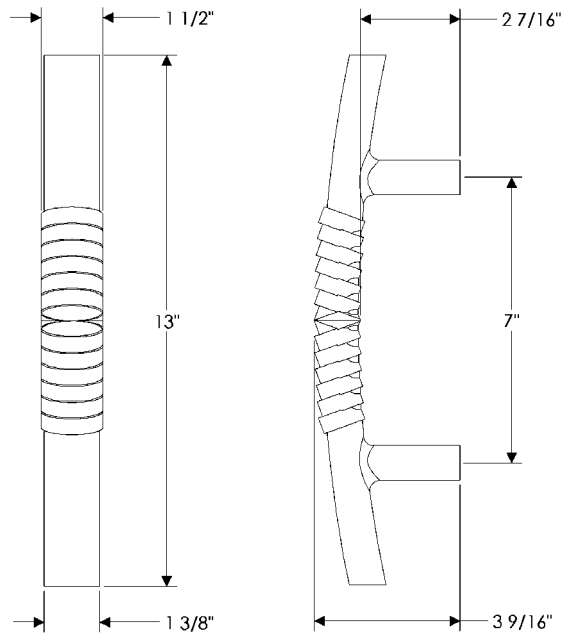

G638 7" Lariat Grip
Weight: 4.72 lbs.