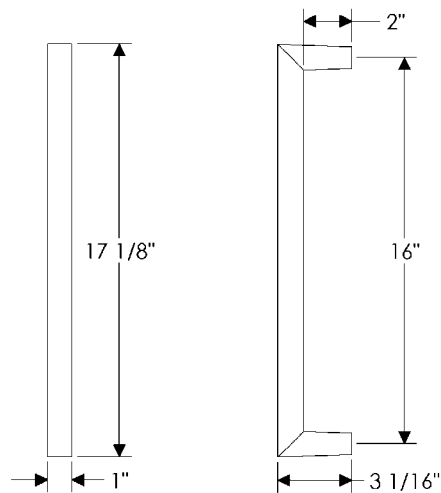

G265 16" Rail Grip
Weight: 5.50 lbs.