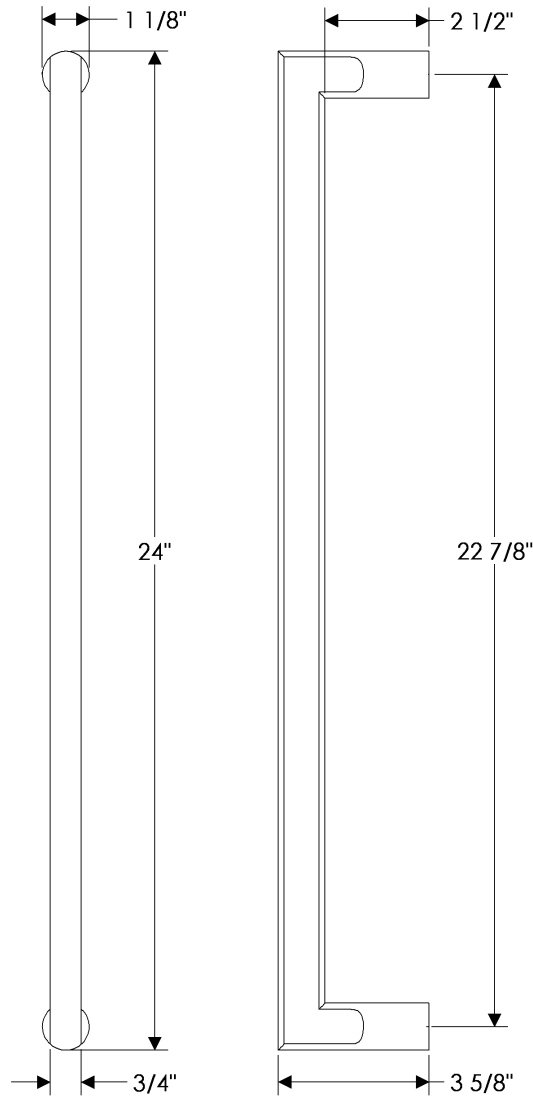

**G646** 14" Gooseneck Grip   
Weight: 6.10 lbs.

**G647** 34" Lariat Grip   
Weight: 15.75 lbs.

**G650** 7 1/2" Olympus Grip  
Weight: 2.20 lbs.

**G651** 10" Olympus Grip  
Weight: 3.10 lbs.

specifications

**G652** 14" Olympus Grip   
Weight: 4.60 lbs.

**G653** 22 7/8" Olympus Grip   
Weight: 7.00 lbs.

**G654** 42" Lash Grip   
Weight: 29.40 lbs.

**G655** 24" Ribbon & Reed Grip   
Weight: 8.40 lbs.

specifications