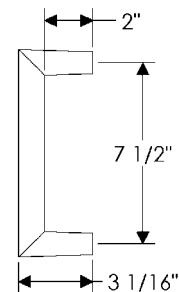

G261 7 1/2" Rail Grip
Weight: 3.20 lbs.