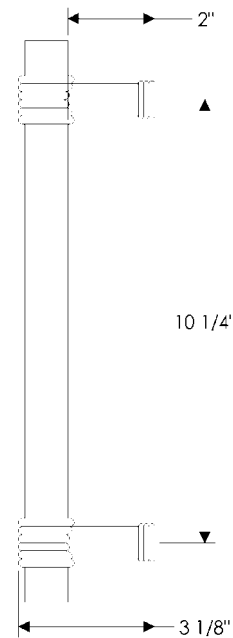

G625 10 1/4" Ring Grip
Weight: 3.80 lbs.