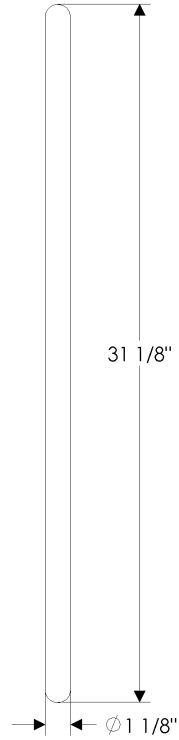

**G628** 12" D Grip   
Weight: 3.75 lbs.

specifications

**G629 18" D Grip**   
Weight: 4.40 lbs.

**G630** 31 3/4" Branch Grip   
Weight: 13.50 lbs.

specifications

**G631** 12" Helix Grip  
Weight: 4.00 lbs.

**G632** 24" Sash Grip   
Weight: 8.40 lbs.

specifications

**G633** 19 1/2" Ring Grip   
Weight: 11.50 lbs.

**G634** 31" Sash Grip   
Weight: 10.40 lbs.

specifications

**G635** 14" Lariat Grip   
Weight: 5.60 lbs.