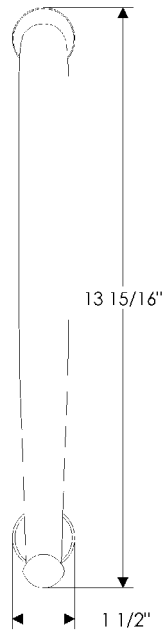

## specifications

**G618** 6 1/2" Cobra Grip  
Weight: 1.55 lbs.

**G619** 10" D Grip   
Weight: 3.45 lbs.

**G620** 12" Twisted D Grip   
Weight: 5.50 lbs.

**G621** 4 15/16" Steeple Twist Grip  
Weight: 1.35 lbs.

specifications

**G622** 10" Ribbon & Reed Grip  
Weight: 2.80 lbs.

**G623** 12" Steeple Twist Grip ♿  
Weight: 9.55 lbs.

## specifications

**G624** 12" Sun Valley Grip   
Weight: 4.20 lbs.

**G625** 10 1/4" Ring Grip   
Weight: 3.80 lbs.

**G626** 7" Ribbon & Reed Grip  
Weight: 1.75 lbs.

specifications

**G627** 22" Lash Grip   
Weight: 18.70 lbs.