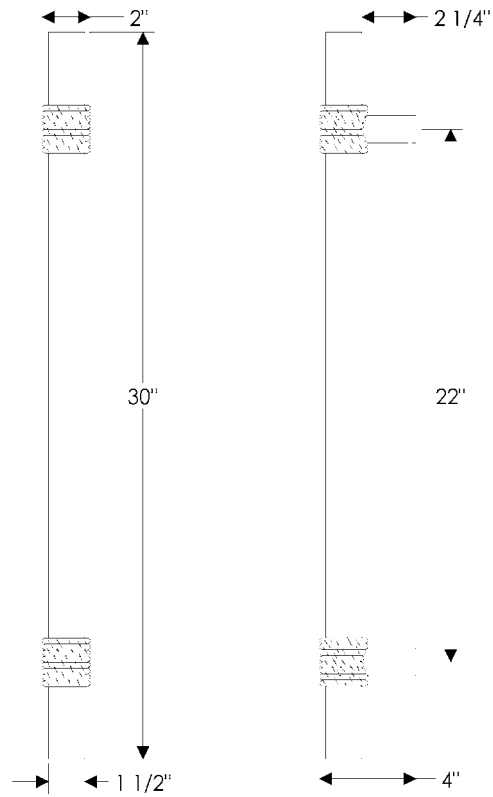

## specifications

**G624** 12" Sun Valley Grip   
Weight: 4.20 lbs.

**G625** 10 1/4" Ring Grip   
Weight: 3.80 lbs.

**G626** 7" Ribbon & Reed Grip  
Weight: 1.75 lbs.

specifications

**G627** 22" Lash Grip   
Weight: 18.70 lbs.

**G628** 12" D Grip   
Weight: 3.75 lbs.

specifications

**G629 18" D Grip**   
Weight: 4.40 lbs.

**G630** 31 3/4" Branch Grip   
Weight: 13.50 lbs.

specifications

**G631** 12" Helix Grip  
Weight: 4.00 lbs.