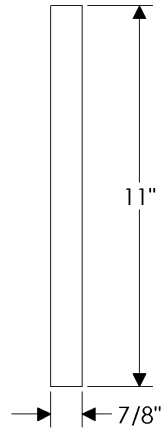

## specifications

**G264** 14" Rail Grip   
Weight: 5.00 lbs.

**G265** 16" Rail Grip   
Weight: 5.50 lbs.

**G267** 36" Rail Grip   
Weight: 10.75 lbs.

specifications

**G268** 24" Rail Grip   
Weight: 7.60 lbs.

**G269** 32" Rail Grip   
Weight: 10.70 lbs.

specifications

**G270 8" Tube Grip** ♿  
Weight: 2.65 lbs.

**G271 10" Tube Grip** ♿  
Weight: 3.00 lbs.

**G272** 14" Tube Grip   
Weight: 3.80 lbs.

**G273** 16" Tube Grip   
Weight: 4.20 lbs.