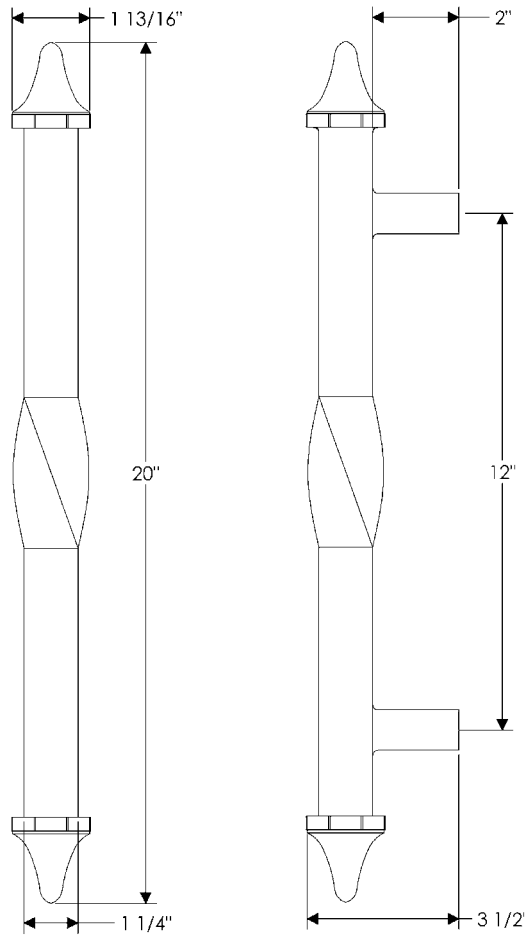

## specifications

**G618** 6 1/2" Cobra Grip  
Weight: 1.55 lbs.

**G619** 10" D Grip   
Weight: 3.45 lbs.

**G620** 12" Twisted D Grip   
Weight: 5.50 lbs.

**G621** 4 15/16" Steeple Twist Grip  
Weight: 1.35 lbs.

specifications

**G622** 10" Ribbon & Reed Grip  
Weight: 2.80 lbs.

**G623** 12" Steeple Twist Grip ♿  
Weight: 9.55 lbs.