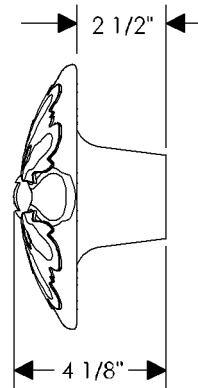

## specifications

**G10801** 10" Briggs Grip   
Weight: 3.00 lbs.

**G10802** 7 1/2" Kettle Grip   
Weight: 1.75 lbs.

**G20010** 11 1/8" Shift Grip   
*Ted Boerner Collection*  
Weight: 3.75 lbs.

## specifications

**G21075** 7 1/2" Emile Grip   
Weight: 2.50 lbs.

**G21010** 10" Emile Grip   
Weight: 3.75 lbs.

**G662 9" Medallion Pull**  
Weight: 28.50 lbs.

**G665 7" Medallion Pull**  
Weight: 16.90 lbs.