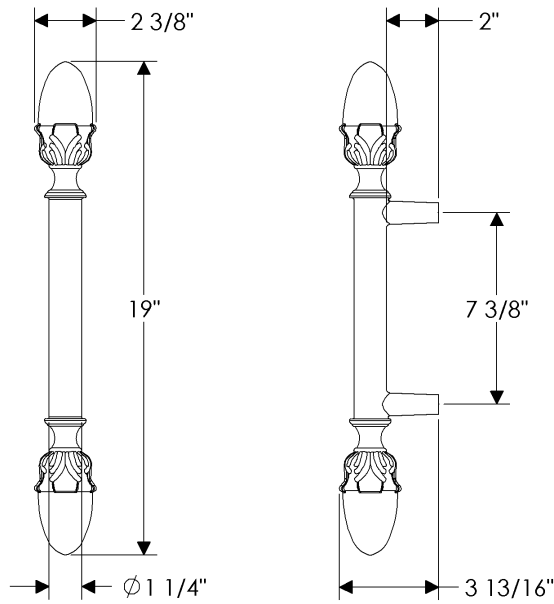

**G656** 18 7/8" Steeple Twist Grip   
Weight: 12.75 lbs.

**G657** 24" Olympus Grip   
Weight: 7.25 lbs.

## specifications

**G658** 18" Ribbon & Reed Grip   
Weight: 6.5 lbs.

**G659** 15" Olympus Grip   
Weight: 5.00 lbs.

**G660** 7 3/8" Acorn Grip   
Weight: 10.75 lbs.

**G661** 22 7/8" Offset Olympus Grip  
Weight: 7.00 lbs.

specifications

**G663** 60" Olympus Grip   
Weight: 23.60 lbs.

**G668** 24" Sash Twist Grip  
Weight: 7.30 lbs.

**G669** 16" Sash Twist Grip   
Weight: 5.30 lbs.

specifications

**G670** 35 13/16" Lariat Grip   
Weight: 31.75 lbs.