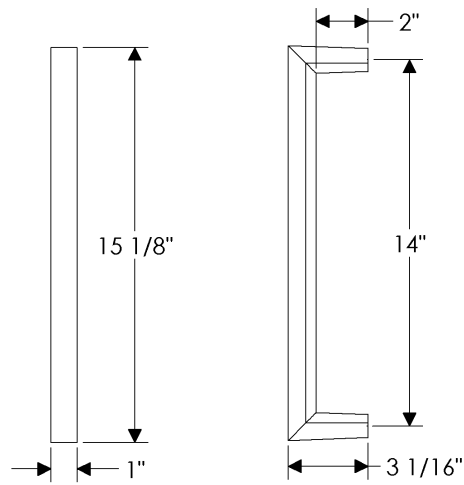

specifications

G264 14" Rail Grip
Weight: 5.00 lbs.