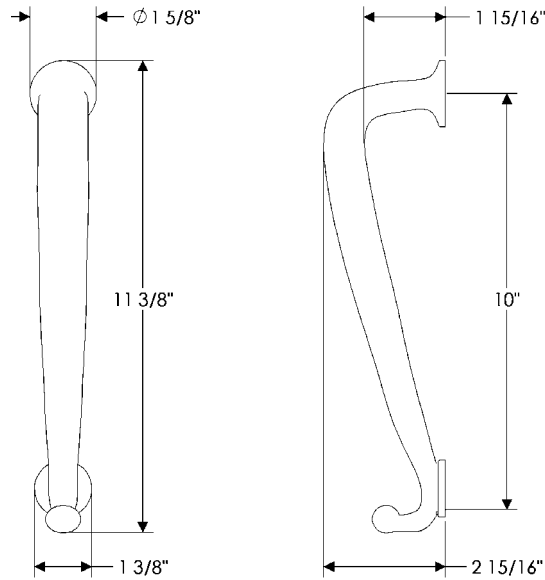

## specifications

**G280** 12" Summit Grip  
Weight: 2.50 lbs.

**G284** 8" Rail Grip   
Weight: 3.50 lbs.

**G285** 48" Rail Grip   
Weight: 14 lbs.

specifications

**G286** 60" Rail Grip   
Weight: 20 lbs.

**G372** 20" Provence Grip   
Weight: 5 lbs.

## specifications

**G570** 7 1/2" Maddox Grip  
Weight: 2.00 lbs.

**G580** 10" Maddox Grip   
Weight: 3.00 lbs.

**G590** 18" Maddox Grip   
Weight: 5.00 lbs.

## specifications

**G603** 7 1/2" Gooseneck Grip  
Weight: 1.55 lbs.

**G605** 8" Twisted D Grip   
Weight: 2.75 lbs.

**G606** 7 1/2" Sun Valley Grip  
Weight: 2.00 lbs.

ROCKY MOUNTAIN®

H A R D W A R E

1020 Airport Way Hailey, Idaho 83333 USA

toll free 888.788.2013 • ph. 208.788.2013 • fax 208.788.2577

info@rockymountainhardware.com

www.rockymountainhardware.com

201309

**G607** 10" Sun Valley Grip  
Weight: 2.85 lbs.

**G608** 10" Branch Grip  
Weight: 2.40 lbs.