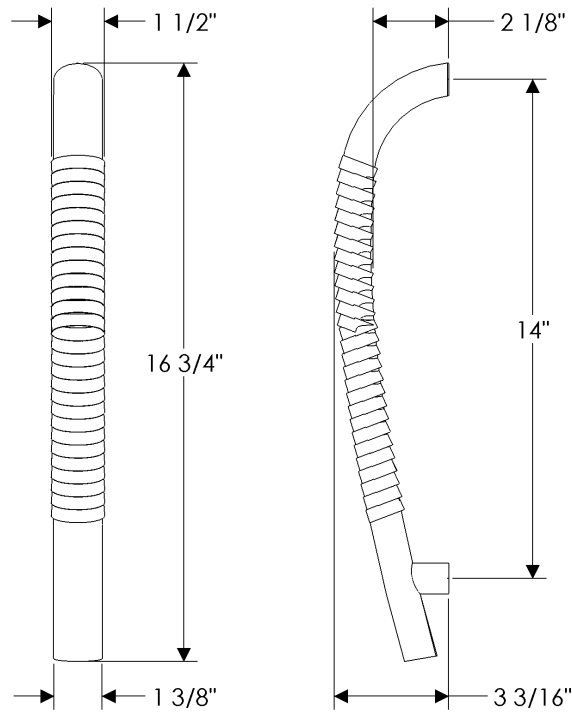

**G628** 12" D Grip   
Weight: 3.75 lbs.

specifications

**G629 18" D Grip**   
Weight: 4.40 lbs.

**G630** 31 3/4" Branch Grip   
Weight: 13.50 lbs.

specifications

**G631** 12" Helix Grip  
Weight: 4.00 lbs.

**G632** 24" Sash Grip   
Weight: 8.40 lbs.

specifications

**G633** 19 1/2" Ring Grip   
Weight: 11.50 lbs.

**G634** 31" Sash Grip   
Weight: 10.40 lbs.

specifications

**G635** 14" Lariat Grip   
Weight: 5.60 lbs.

**G636** 30" D Grip   
Weight: 10.40 lbs.