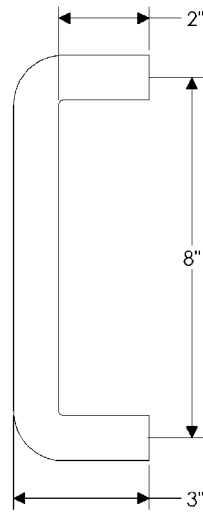

specifications

G609 8" D Grip
Weight: 2.65 lbs.