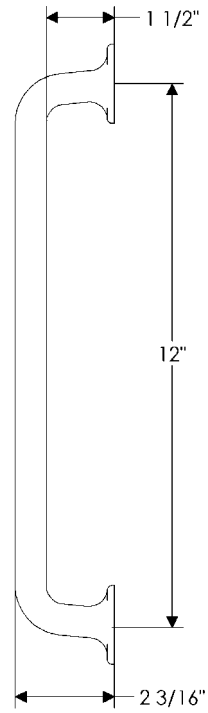

specifications

G612 12" Sash Grip
Weight: 2.30 lbs.