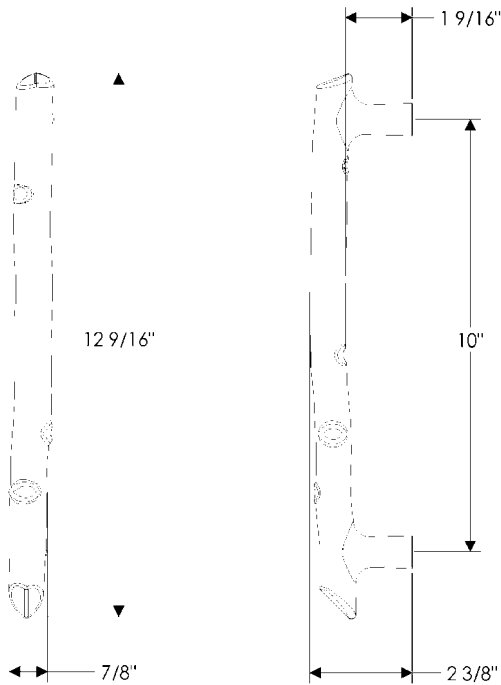

toll free 888.788.2013 • ph. 208.788.2013 • fax 208.788.2577

info@rockymountainhardware.com

www.rockymountainhardware.com

201309

**G607** 10" Sun Valley Grip  
Weight: 2.85 lbs.

**G608** 10" Branch Grip  
Weight: 2.40 lbs.