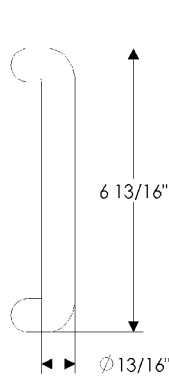

## specifications

**G667 6" Friedman Pull**  
Weight: 14.50 lbs.

**G675 6" Luna Pull**  
Weight: 16.90 lbs.

**G679 5" Square Pull**  
Weight: 13.75 lbs.

**G706** 5" Cirque Grip   
Weight: 1.00 lbs.

**G714** 12" Cirque Grip   
Weight: 6.10 lbs.

specifications

**G718** 18" Cirque Grip   
Weight: 9.25 lbs.

**G750** 7 1/2" Steeple Twist Grip   
Weight: 4.50 lbs.

**G830** Low-Projection Sliding Door Grip  
Weight: 1.10 lbs.

**SDP6** 6" Offset D Grip  
Weight: 1.45 lbs.