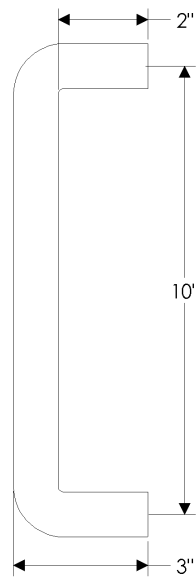

## specifications

**G612 12" Sash Grip**  
Weight: 2.30 lbs.

**G614 12" Gooseneck Grip** ♿  
Weight: 5.40 lbs.

ROCKY MOUNTAIN®

H A R D W A R E

1020 Airport Way Hailey, Idaho 83333 USA

toll free 888.788.2013 • ph. 208.788.2013 • fax 208.788.2577

info@rockymountainhardware.com

www.rockymountainhardware.com

201309

**G615 6" Sash Grip** ♿  
Weight: 1.45 lbs.

**G617 12" Sash Grip** ♿  
Weight: 4.75 lbs.

## specifications

**G618** 6 1/2" Cobra Grip  
Weight: 1.55 lbs.

**G619** 10" D Grip   
Weight: 3.45 lbs.

**G620** 12" Twisted D Grip   
Weight: 5.50 lbs.

**G621** 4 15/16" Steeple Twist Grip  
Weight: 1.35 lbs.