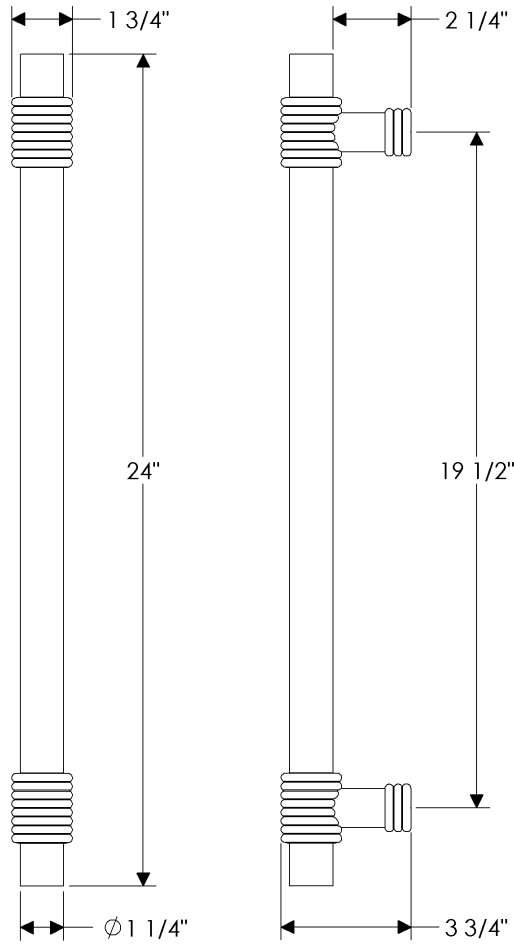

specifications

G633 19 1/2" Ring Grip
Weight: 11.50 lbs.