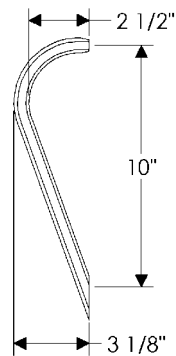

G254 10" Civic Grip
Weight: 2.25 lbs.