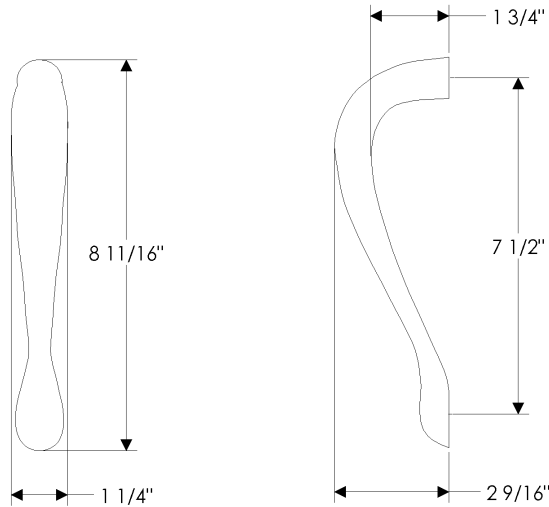

## specifications

**G280** 12" Summit Grip  
Weight: 2.50 lbs.

**G284** 8" Rail Grip   
Weight: 3.50 lbs.

**G285** 48" Rail Grip   
Weight: 14 lbs.

specifications

**G286** 60" Rail Grip   
Weight: 20 lbs.

**G372** 20" Provence Grip   
Weight: 5 lbs.

## specifications

**G570** 7 1/2" Maddox Grip  
Weight: 2.00 lbs.

**G580** 10" Maddox Grip   
Weight: 3.00 lbs.

**G590** 18" Maddox Grip   
Weight: 5.00 lbs.

## specifications

**G603** 7 1/2" Gooseneck Grip  
Weight: 1.55 lbs.

**G605** 8" Twisted D Grip   
Weight: 2.75 lbs.

**G606** 7 1/2" Sun Valley Grip  
Weight: 2.00 lbs.

ROCKY MOUNTAIN®

H A R D W A R E

1020 Airport Way Hailey, Idaho 83333 USA