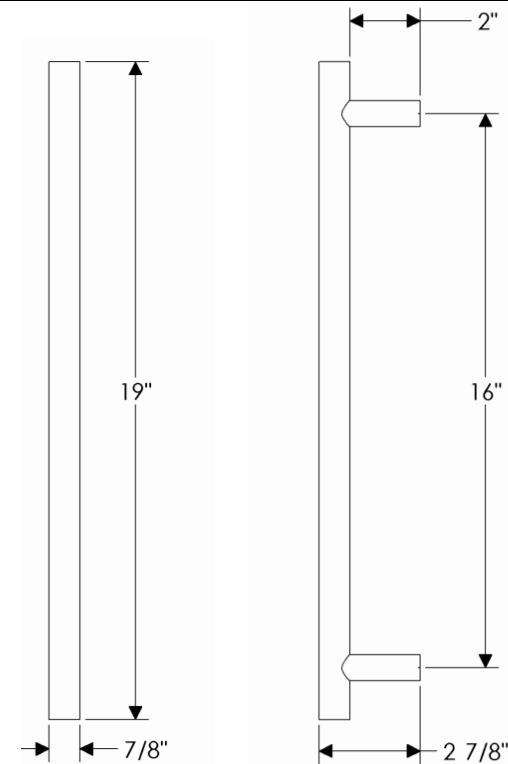

## specifications

**G264** 14" Rail Grip   
Weight: 5.00 lbs.

**G265** 16" Rail Grip   
Weight: 5.50 lbs.

**G267** 36" Rail Grip   
Weight: 10.75 lbs.

specifications

**G268** 24" Rail Grip   
Weight: 7.60 lbs.

**G269** 32" Rail Grip   
Weight: 10.70 lbs.

specifications

**G270 8" Tube Grip** ♿  
Weight: 2.65 lbs.

**G271 10" Tube Grip** ♿  
Weight: 3.00 lbs.

**G272** 14" Tube Grip   
Weight: 3.80 lbs.

**G273** 16" Tube Grip   
Weight: 4.20 lbs.