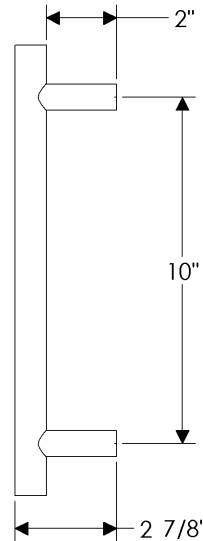

G271 10" Tube Grip ♿
Weight: 3.00 lbs.