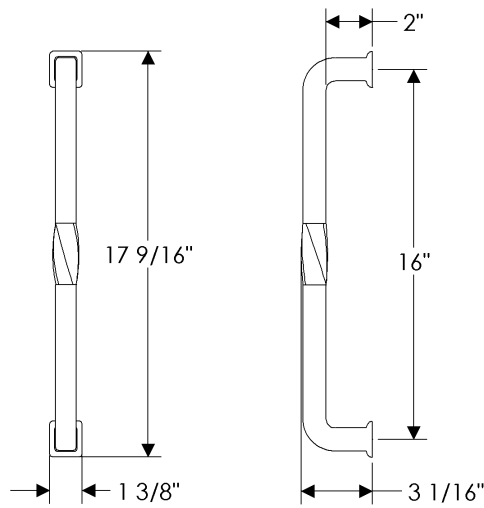

## specifications

**G658** 18" Ribbon & Reed Grip   
Weight: 6.5 lbs.

**G659** 15" Olympus Grip   
Weight: 5.00 lbs.

**G660** 7 3/8" Acorn Grip   
Weight: 10.75 lbs.

**G661** 22 7/8" Offset Olympus Grip  
Weight: 7.00 lbs.

specifications

**G663** 60" Olympus Grip   
Weight: 23.60 lbs.

**G668** 24" Sash Twist Grip  
Weight: 7.30 lbs.

**G669** 16" Sash Twist Grip   
Weight: 5.30 lbs.

specifications

**G670** 35 13/16" Lariat Grip   
Weight: 31.75 lbs.