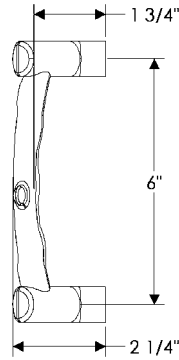

## specifications

**G667 6" Friedman Pull**  
Weight: 14.50 lbs.

**G675 6" Luna Pull**  
Weight: 16.90 lbs.

**G679 5" Square Pull**  
Weight: 13.75 lbs.

**G706** 5" Cirque Grip   
Weight: 1.00 lbs.

**G714** 12" Cirque Grip   
Weight: 6.10 lbs.

specifications

**G718** 18" Cirque Grip   
Weight: 9.25 lbs.

**G750** 7 1/2" Steeple Twist Grip   
Weight: 4.50 lbs.

**G830** Low-Projection Sliding Door Grip  
Weight: 1.10 lbs.

**SDP6** 6" Offset D Grip  
Weight: 1.45 lbs.