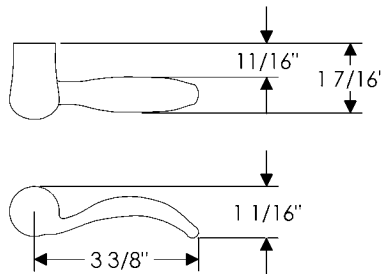

**LW20 Mini French Lever**

- Designed for WN window trim sets

**LW33 Mini Reed Lever**

- Designed for WN window trim sets

**LW37 Mini Strap Lever**

- Designed for WN window trim sets

**LW40 Mini Classic Lever**