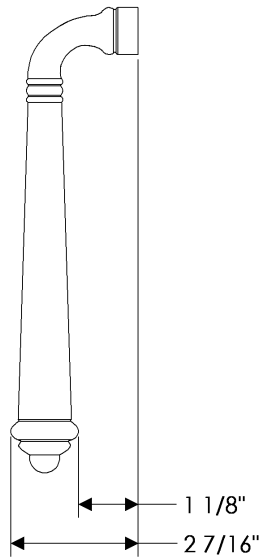

- Designed for WN window trim sets

**LW50 Mini Acanthus Lever**

- Designed for WN window trim sets

**LW60 Mini Harrington Lever**

- Designed for WN window trim sets

specifications

- LW63 Mini Olympus Lever**
- Designed for WN window trim sets

- LW80 Mini Monarch Lever**
- Designed for WN window trim sets

**L124 Offset Lever**

**L177 Offset Tube Lever**

specifications

**L114** Long Hook Lever

**L138** Long Monarch Lever

**L139** Long Old World Lever

**L142** Long Legacy Lever

specifications

**L144** Extra Long Hook Lever

**L145** Long Olympus Lever

**L146** Long Triple Twist Lever

**L148** Long French Lever

specifications

L149 Long Jane Lever