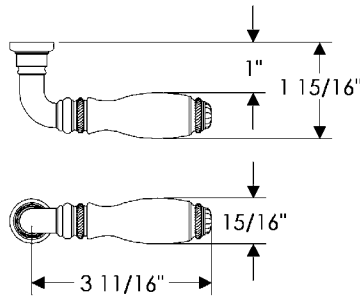

**L219** Long Legacy Return Lever

**L245** French Return Lever

**L314** UJ Return Lever

specifications

**LW05 Mini Ellis Lever**

- Designed for WN window trim sets

**LW10 Mini Euro Lever**

- Designed for WN window trim sets