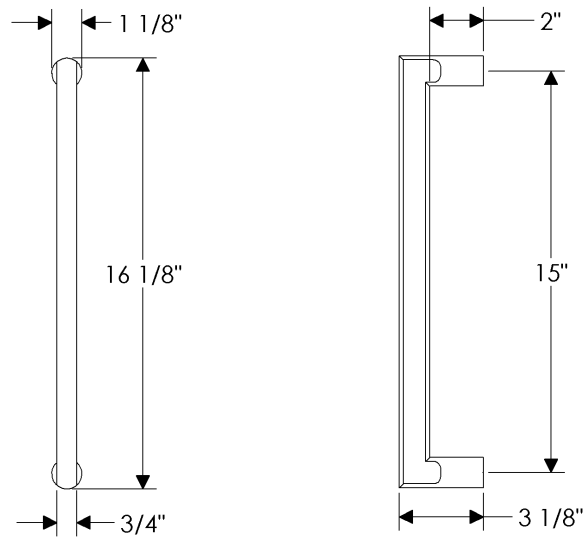

G661 22 7/8" Offset Olympus Grip
Weight: 7.00 lbs.

G659 15" Olympus Grip
Weight: 5.00 lbs.