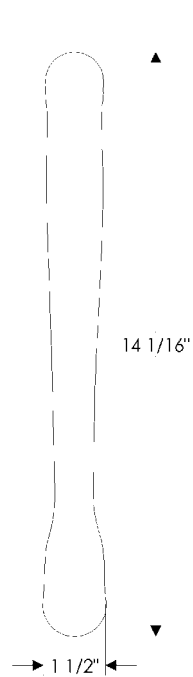

G614 12" Gooseneck Grip ♿
Weight: 5.40 lbs.

ROCKY MOUNTAIN®

H A R D W A R E

1020 Airport Way Hailey, Idaho 83333 USA

toll free 888.788.2013 • ph. 208.788.2013 • fax 208.788.2577

info@rockymountainhardware.com

www.rockymountainhardware.com

201309