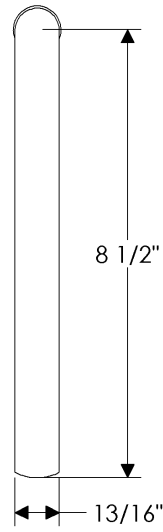

- LW80 Mini Monarch Lever**
- Designed for WN window trim sets

**L124 Offset Lever**

**L177 Offset Tube Lever**

specifications

**L114** Long Hook Lever

**L138** Long Monarch Lever

**L139** Long Old World Lever

**L142** Long Legacy Lever

specifications

**L144** Extra Long Hook Lever

**L145** Long Olympus Lever

**L146** Long Triple Twist Lever

**L148** Long French Lever

specifications

L149 Long Jane Lever

L167 Long Bamboo Lever

**L168 Long Twig Lever**

**L172 Long Acanthus Lever**

specifications

**L173** Long Lariat Lever

**L176** Long Rock Creek Lever

**L180** Long Harrington Lever

**L21075** Long Emile Lever