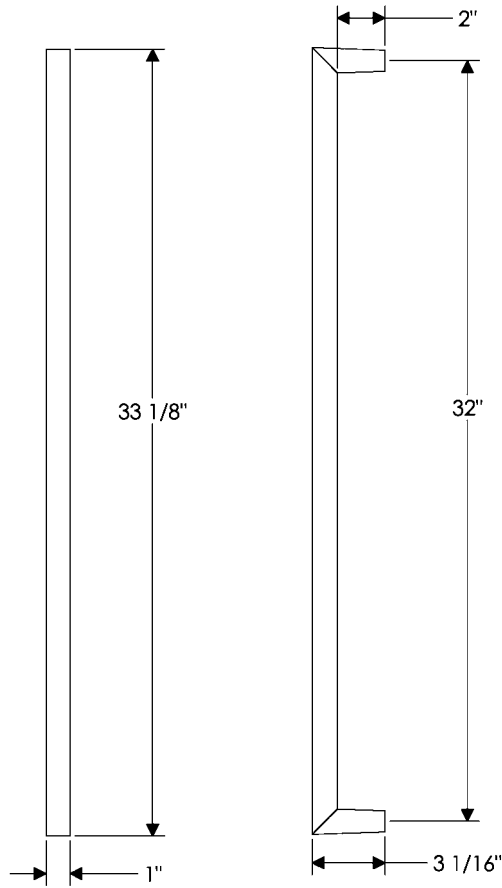

## specifications

**G264** 14" Rail Grip   
Weight: 5.00 lbs.

**G265** 16" Rail Grip   
Weight: 5.50 lbs.

**G267** 36" Rail Grip   
Weight: 10.75 lbs.

specifications

**G268** 24" Rail Grip   
Weight: 7.60 lbs.