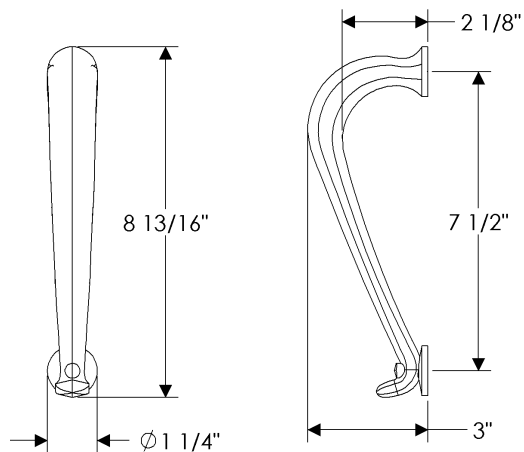

specifications

**G663** 60" Olympus Grip   
Weight: 23.60 lbs.

**G668** 24" Sash Twist Grip  
Weight: 7.30 lbs.

**G669** 16" Sash Twist Grip   
Weight: 5.30 lbs.

specifications

**G670** 35 13/16" Lariat Grip   
Weight: 31.75 lbs.

**G671** 42" Olympus Grip   
Weight: 11.75 lbs.

specifications

**G672** 36" Acorn Grip   
Weight: 21.50 lbs.

**G673** 12" Braided Grip   
Weight: 6.00 lbs.

**G674** 18" Branch Grip   
Weight: 10.60 lbs.

specifications

**G676** 16" Twist D Grip   
Weight: 7.10 lbs.

**G677** 33" Twist D Grip   
Weight: 12.50 lbs.

## specifications

**G10801** 10" Briggs Grip   
Weight: 3.00 lbs.

**G10802** 7 1/2" Kettle Grip   
Weight: 1.75 lbs.

**G20010** 11 1/8" Shift Grip   
*Ted Boerner Collection*  
Weight: 3.75 lbs.