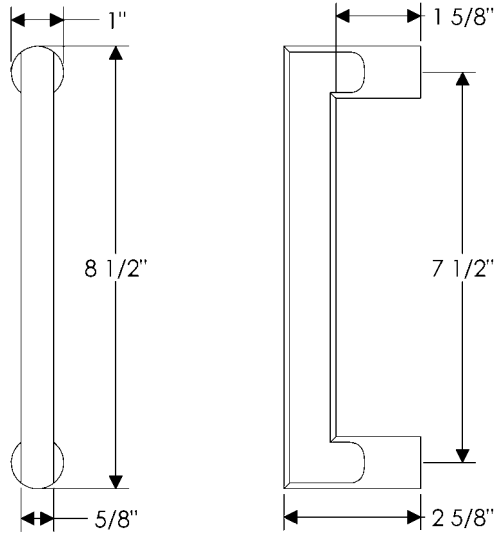

G650 7 1/2" Olympus Grip
Weight: 2.20 lbs.