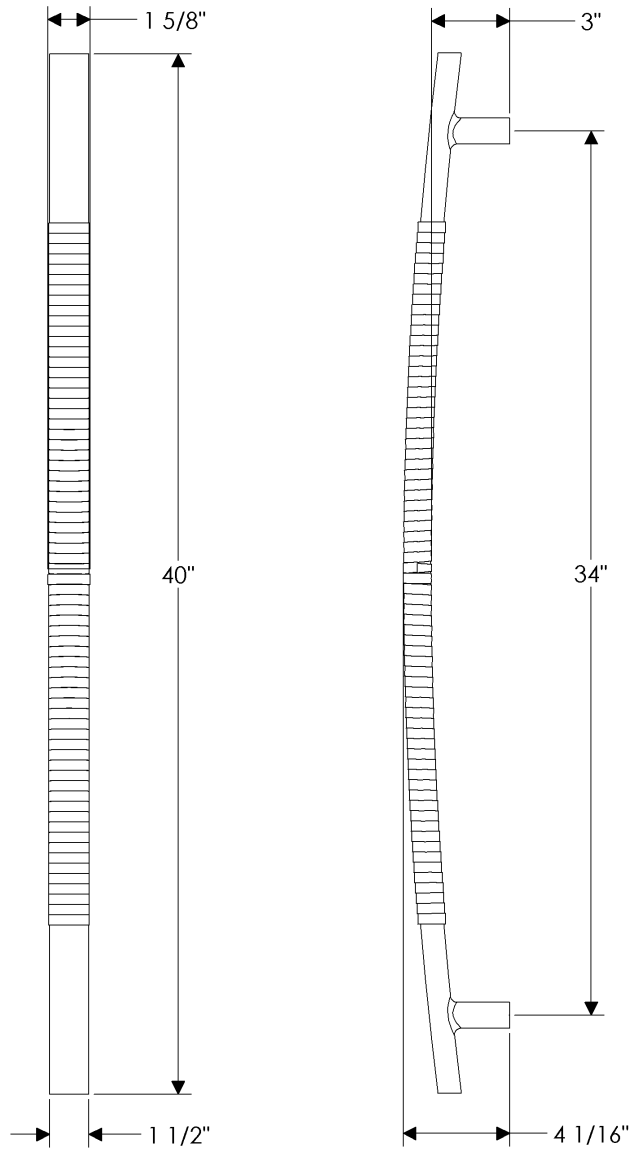

G647 34" Lariat Grip
Weight: 15.75 lbs.