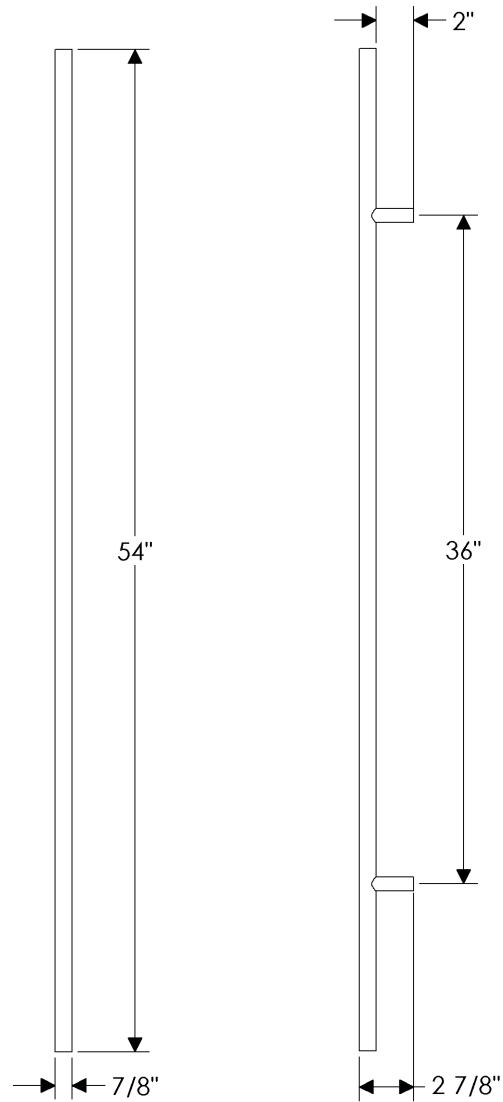

specifications

**G274** 24" Tube Grip   
Weight: 5.70 lbs.

**G275** 32" Tube Grip   
Weight: 7.25 lbs.

specifications

**G276** 36" Tube Grip   
Weight: 8.60 lbs.

**G277 36" Tube Grip** ♿  
Weight: 10.90 lbs.