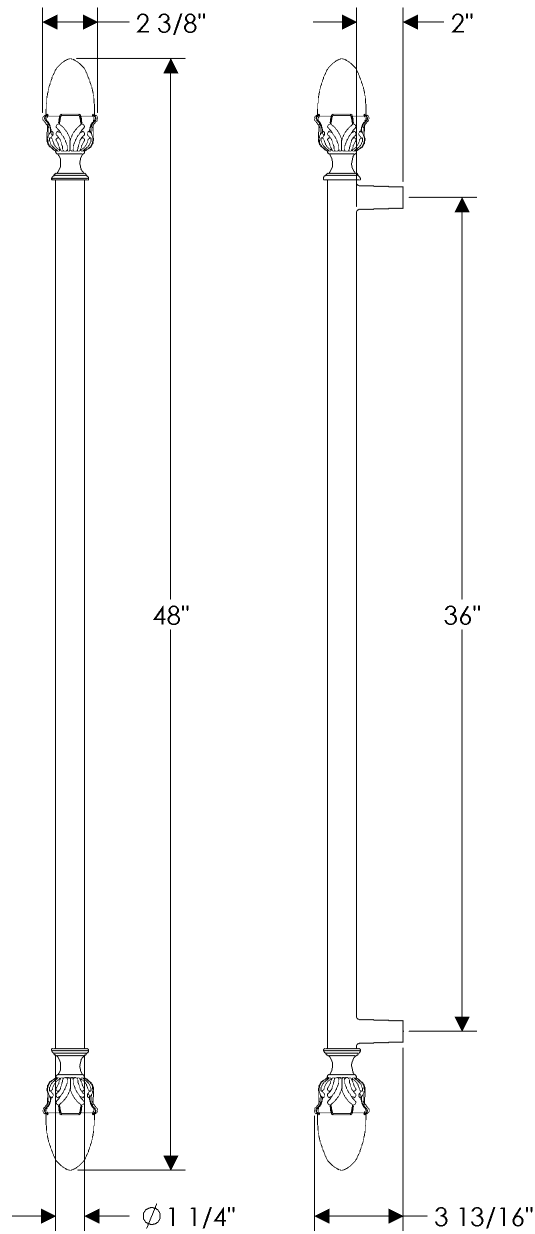

## specifications

**G658** 18" Ribbon & Reed Grip   
Weight: 6.5 lbs.

**G659** 15" Olympus Grip   
Weight: 5.00 lbs.

**G660** 7 3/8" Acorn Grip   
Weight: 10.75 lbs.

**G661** 22 7/8" Offset Olympus Grip  
Weight: 7.00 lbs.

specifications

**G663** 60" Olympus Grip   
Weight: 23.60 lbs.

**G668** 24" Sash Twist Grip  
Weight: 7.30 lbs.

**G669** 16" Sash Twist Grip   
Weight: 5.30 lbs.

specifications

**G670** 35 13/16" Lariat Grip   
Weight: 31.75 lbs.

**G671** 42" Olympus Grip   
Weight: 11.75 lbs.

specifications

**G672** 36" Acorn Grip   
Weight: 21.50 lbs.

**G673** 12" Braided Grip   
Weight: 6.00 lbs.

**G674** 18" Branch Grip   
Weight: 10.60 lbs.

specifications