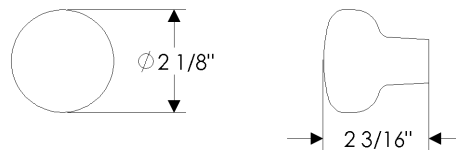

specifications

**K075** Ellis Knob

**K150** Oval Crystal Knob

- Upcharge applies with any style of escutcheon. Call for pricing.

**K155** Round Crystal Knob

- Upcharge applies with any style of escutcheon. Call for pricing.