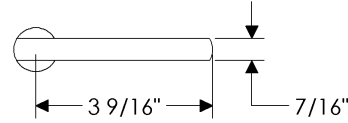

- Designed for WN window trim sets

**LW50 Mini Acanthus Lever**

- Designed for WN window trim sets

**LW60 Mini Harrington Lever**

- Designed for WN window trim sets

specifications

- LW63 Mini Olympus Lever**
- Designed for WN window trim sets