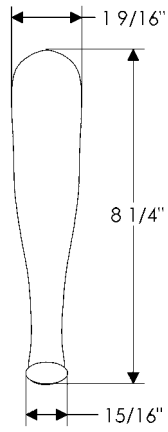

info@rockymountainhardware.com

www.rockymountainhardware.com

201309

**G615 6" Sash Grip** ♿  
Weight: 1.45 lbs.

**G617 12" Sash Grip** ♿  
Weight: 4.75 lbs.

## specifications

**G618** 6 1/2" Cobra Grip  
Weight: 1.55 lbs.

**G619** 10" D Grip   
Weight: 3.45 lbs.

**G620** 12" Twisted D Grip   
Weight: 5.50 lbs.

**G621** 4 15/16" Steeple Twist Grip  
Weight: 1.35 lbs.