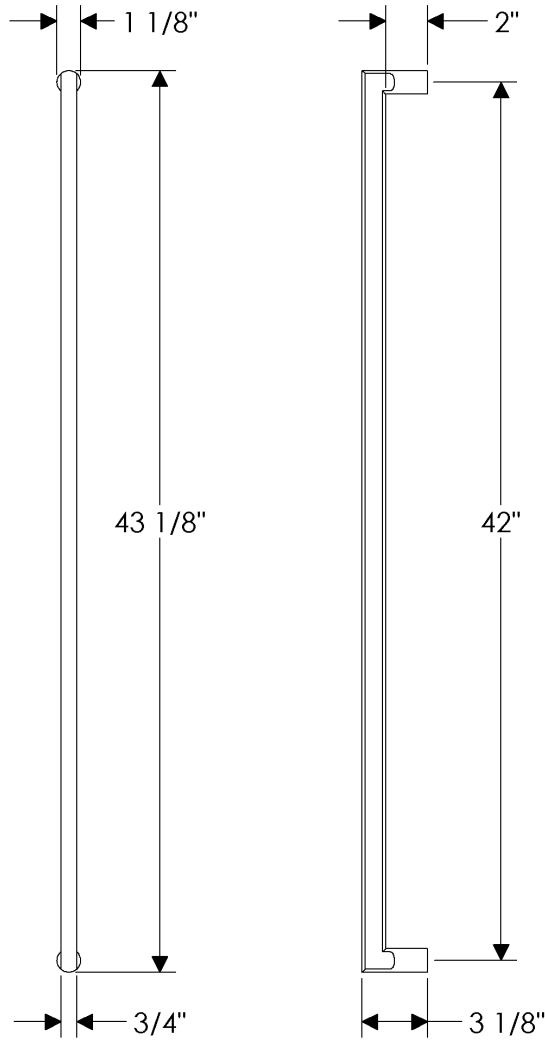

specifications

**G663** 60" Olympus Grip   
Weight: 23.60 lbs.

**G668** 24" Sash Twist Grip  
Weight: 7.30 lbs.

**G669** 16" Sash Twist Grip   
Weight: 5.30 lbs.

specifications

**G670** 35 13/16" Lariat Grip   
Weight: 31.75 lbs.

**G671** 42" Olympus Grip   
Weight: 11.75 lbs.

specifications

**G672** 36" Acorn Grip   
Weight: 21.50 lbs.

**G673** 12" Braided Grip   
Weight: 6.00 lbs.

**G674** 18" Branch Grip   
Weight: 10.60 lbs.

specifications