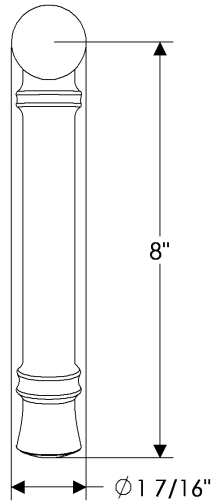

specifications

L149 Long Jane Lever

L167 Long Bamboo Lever