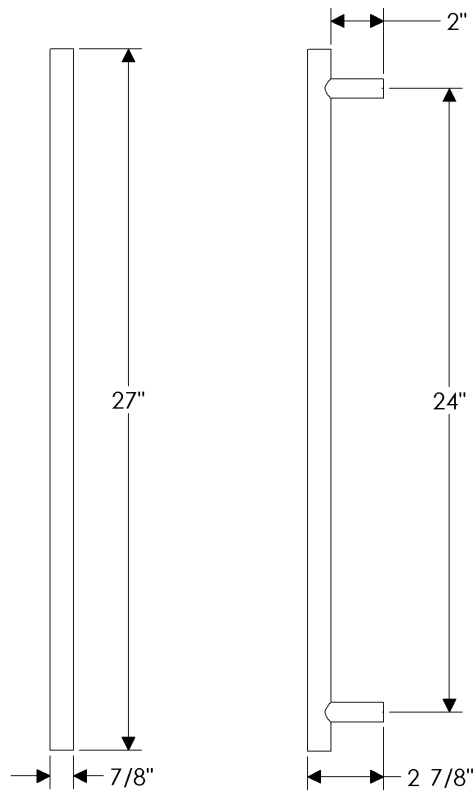

specifications

G274 24" Tube Grip
Weight: 5.70 lbs.