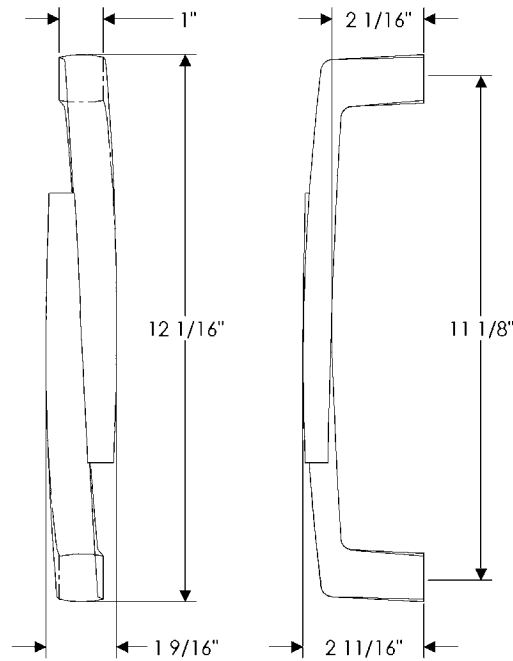

specifications

**G663** 60" Olympus Grip   
Weight: 23.60 lbs.

**G668** 24" Sash Twist Grip  
Weight: 7.30 lbs.

**G669** 16" Sash Twist Grip   
Weight: 5.30 lbs.

specifications

**G670** 35 13/16" Lariat Grip   
Weight: 31.75 lbs.

**G671** 42" Olympus Grip   
Weight: 11.75 lbs.

specifications

**G672** 36" Acorn Grip   
Weight: 21.50 lbs.

**G673** 12" Braided Grip   
Weight: 6.00 lbs.

**G674** 18" Branch Grip   
Weight: 10.60 lbs.

specifications

**G676** 16" Twist D Grip   
Weight: 7.10 lbs.

**G677** 33" Twist D Grip   
Weight: 12.50 lbs.

## specifications

**G10801** 10" Briggs Grip   
Weight: 3.00 lbs.

**G10802** 7 1/2" Kettle Grip   
Weight: 1.75 lbs.

**G20010** 11 1/8" Shift Grip   
*Ted Boerner Collection*  
Weight: 3.75 lbs.