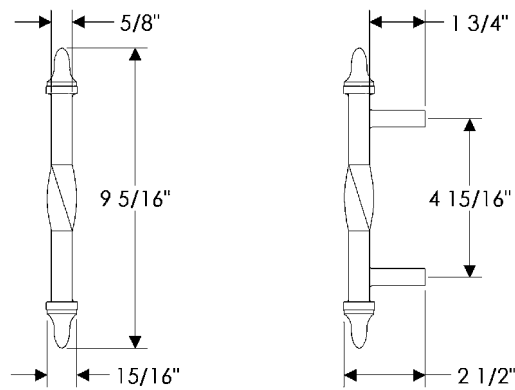

## specifications

**G618** 6 1/2" Cobra Grip  
Weight: 1.55 lbs.

**G619** 10" D Grip   
Weight: 3.45 lbs.

**G620** 12" Twisted D Grip   
Weight: 5.50 lbs.

**G621** 4 15/16" Steeple Twist Grip  
Weight: 1.35 lbs.