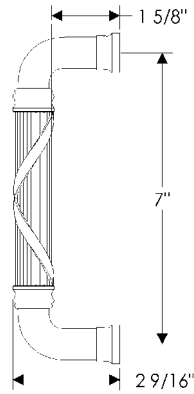

## specifications

**G618** 6 1/2" Cobra Grip  
Weight: 1.55 lbs.

**G619** 10" D Grip   
Weight: 3.45 lbs.

**G620** 12" Twisted D Grip   
Weight: 5.50 lbs.

**G621** 4 15/16" Steeple Twist Grip  
Weight: 1.35 lbs.

specifications

**G622** 10" Ribbon & Reed Grip  
Weight: 2.80 lbs.

**G623** 12" Steeple Twist Grip ♿  
Weight: 9.55 lbs.

## specifications

**G624** 12" Sun Valley Grip   
Weight: 4.20 lbs.

**G625** 10 1/4" Ring Grip   
Weight: 3.80 lbs.

**G626** 7" Ribbon & Reed Grip  
Weight: 1.75 lbs.

specifications

**G627** 22" Lash Grip   
Weight: 18.70 lbs.