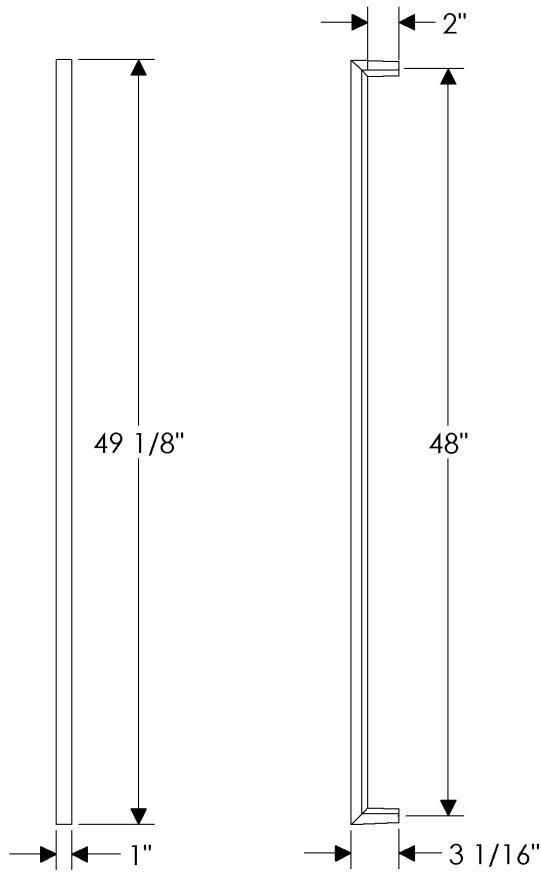

## specifications

**G280** 12" Summit Grip  
Weight: 2.50 lbs.

**G284** 8" Rail Grip   
Weight: 3.50 lbs.

**G285** 48" Rail Grip   
Weight: 14 lbs.

specifications

**G286** 60" Rail Grip   
Weight: 20 lbs.

**G372** 20" Provence Grip   
Weight: 5 lbs.