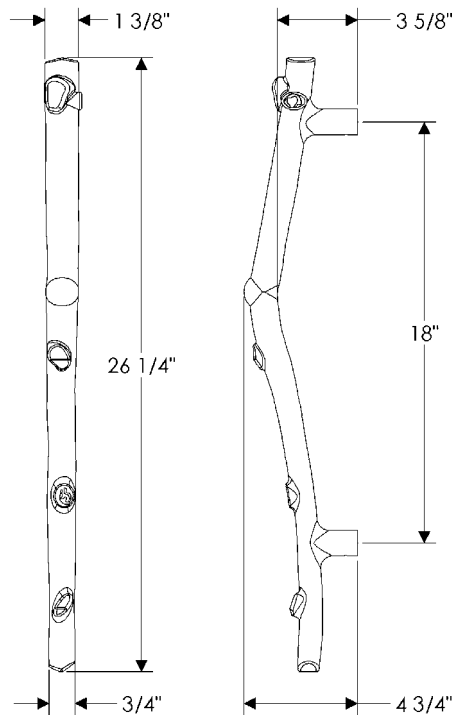

specifications

**G663** 60" Olympus Grip   
Weight: 23.60 lbs.

**G668** 24" Sash Twist Grip  
Weight: 7.30 lbs.

**G669** 16" Sash Twist Grip   
Weight: 5.30 lbs.

specifications

**G670** 35 13/16" Lariat Grip   
Weight: 31.75 lbs.

**G671** 42" Olympus Grip   
Weight: 11.75 lbs.

specifications

**G672** 36" Acorn Grip   
Weight: 21.50 lbs.

**G673** 12" Braided Grip   
Weight: 6.00 lbs.

**G674** 18" Branch Grip   
Weight: 10.60 lbs.

specifications

**G676** 16" Twist D Grip   
Weight: 7.10 lbs.

**G677** 33" Twist D Grip   
Weight: 12.50 lbs.