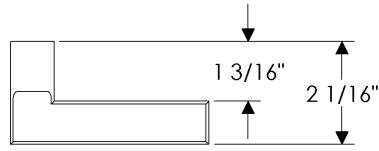

- Designed for WN window trim sets

**LW50 Mini Acanthus Lever**

- Designed for WN window trim sets

**LW60 Mini Harrington Lever**

- Designed for WN window trim sets

specifications

- LW63 Mini Olympus Lever**
- Designed for WN window trim sets