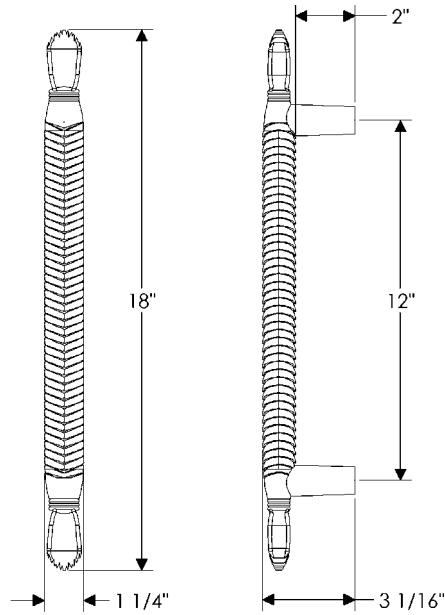

## specifications

**G658** 18" Ribbon & Reed Grip   
Weight: 6.5 lbs.

**G659** 15" Olympus Grip   
Weight: 5.00 lbs.

**G660** 7 3/8" Acorn Grip   
Weight: 10.75 lbs.

**G661** 22 7/8" Offset Olympus Grip  
Weight: 7.00 lbs.

specifications

**G663** 60" Olympus Grip   
Weight: 23.60 lbs.

**G668** 24" Sash Twist Grip  
Weight: 7.30 lbs.

**G669** 16" Sash Twist Grip   
Weight: 5.30 lbs.

specifications

**G670** 35 13/16" Lariat Grip   
Weight: 31.75 lbs.

**G671** 42" Olympus Grip   
Weight: 11.75 lbs.

specifications

**G672** 36" Acorn Grip   
Weight: 21.50 lbs.

**G673** 12" Braided Grip   
Weight: 6.00 lbs.

**G674** 18" Branch Grip   
Weight: 10.60 lbs.

specifications