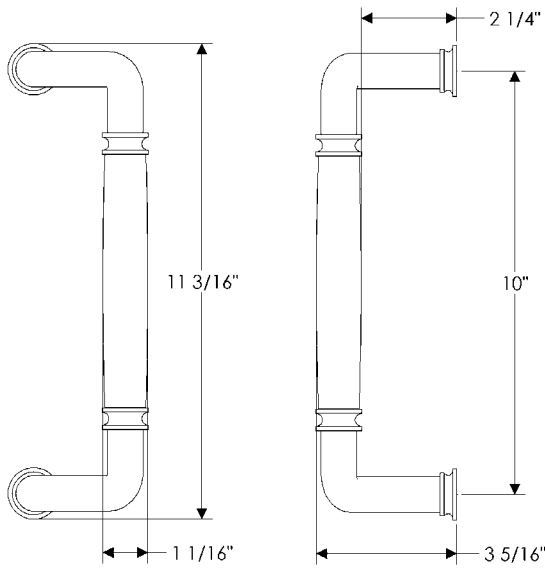

G588 10" Offset Maddox Grip
Weight: 3.50 lbs.