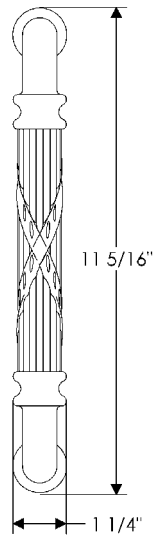

## specifications

**G618** 6 1/2" Cobra Grip  
Weight: 1.55 lbs.

**G619** 10" D Grip   
Weight: 3.45 lbs.

**G620** 12" Twisted D Grip   
Weight: 5.50 lbs.

**G621** 4 15/16" Steeple Twist Grip  
Weight: 1.35 lbs.

specifications

**G622** 10" Ribbon & Reed Grip  
Weight: 2.80 lbs.

**G623** 12" Steeple Twist Grip ♿  
Weight: 9.55 lbs.