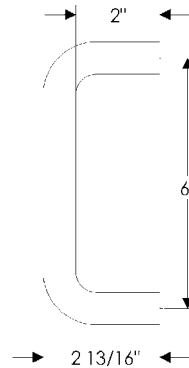

specifications

DH6 6" D Grip ♿
Weight: 1.35 lbs.