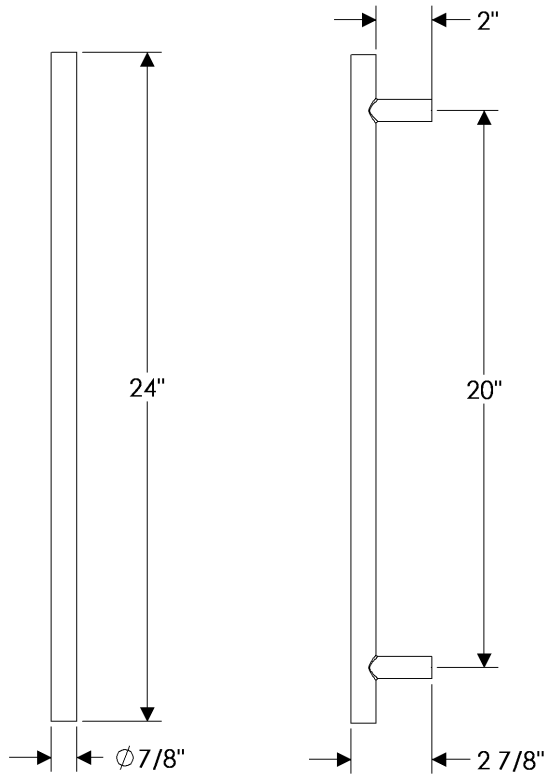

G279 20" Tube Grip
Weight: 5.20 lbs.