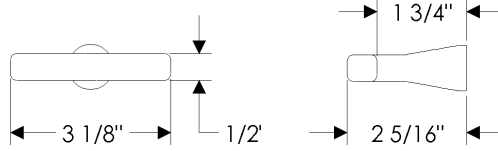

specifications

T300 T Handle