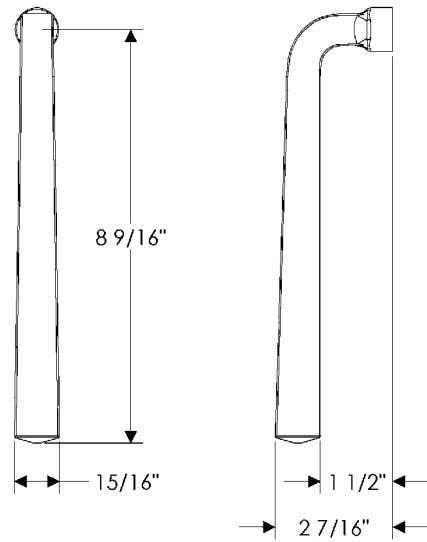

- LW80 Mini Monarch Lever**
- Designed for WN window trim sets

**L124 Offset Lever**

**L177 Offset Tube Lever**

specifications

**L114** Long Hook Lever

**L138** Long Monarch Lever

**L139** Long Old World Lever

**L142** Long Legacy Lever

specifications

**L144** Extra Long Hook Lever

**L145** Long Olympus Lever

**L146** Long Triple Twist Lever

**L148** Long French Lever

specifications

L149 Long Jane Lever