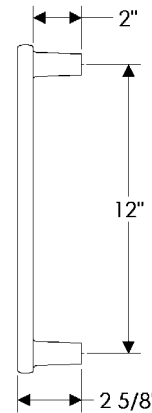

## specifications

**G667 6" Friedman Pull**  
Weight: 14.50 lbs.

**G675 6" Luna Pull**  
Weight: 16.90 lbs.

**G679 5" Square Pull**  
Weight: 13.75 lbs.

**G706** 5" Cirque Grip   
Weight: 1.00 lbs.

**G714** 12" Cirque Grip   
Weight: 6.10 lbs.