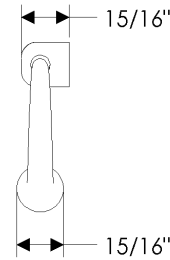

**RP25 Ring Pull 2 1/2"**

**RP3 Ring Pull 3"**

**RP4 Ring Pull 4"**

**G060** 7 1/2" Ellis Grip   
Weight: 1.50 lbs.

**G070** 10" Ellis Grip   
Weight: 2.60 lbs.