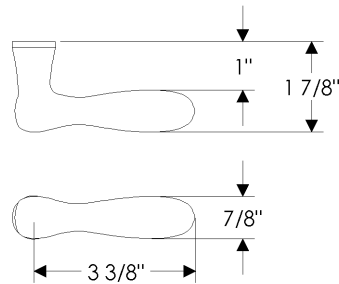

LW50 Mini Acanthus Lever

- Designed for WN window trim sets