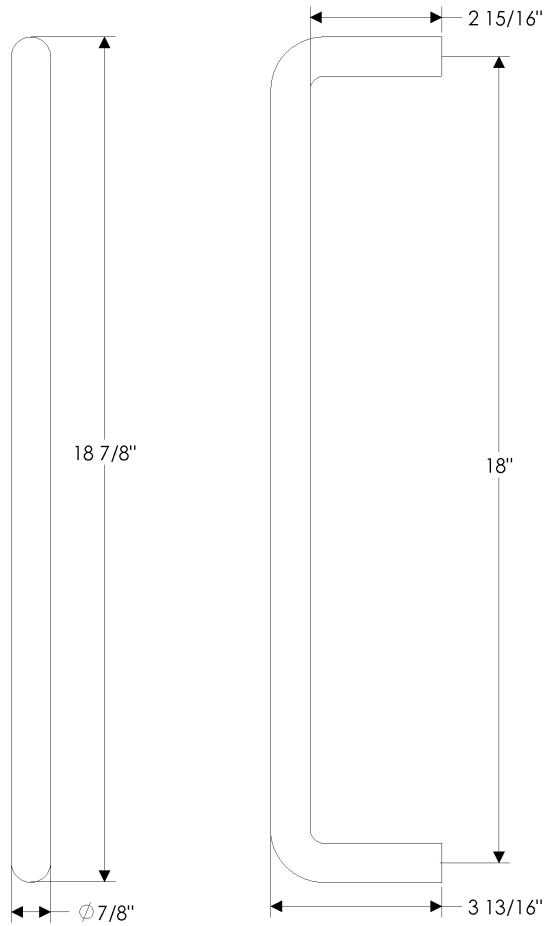

## specifications

**G618** 6 1/2" Cobra Grip  
Weight: 1.55 lbs.

**G619** 10" D Grip   
Weight: 3.45 lbs.

**G620** 12" Twisted D Grip   
Weight: 5.50 lbs.

**G621** 4 15/16" Steeple Twist Grip  
Weight: 1.35 lbs.

specifications

**G622** 10" Ribbon & Reed Grip  
Weight: 2.80 lbs.

**G623** 12" Steeple Twist Grip ♿  
Weight: 9.55 lbs.

## specifications

**G624** 12" Sun Valley Grip   
Weight: 4.20 lbs.

**G625** 10 1/4" Ring Grip   
Weight: 3.80 lbs.

**G626** 7" Ribbon & Reed Grip  
Weight: 1.75 lbs.

specifications

**G627** 22" Lash Grip   
Weight: 18.70 lbs.

**G628** 12" D Grip   
Weight: 3.75 lbs.

specifications

**G629 18" D Grip**   
Weight: 4.40 lbs.

**G630** 31 3/4" Branch Grip   
Weight: 13.50 lbs.

specifications

**G631** 12" Helix Grip  
Weight: 4.00 lbs.