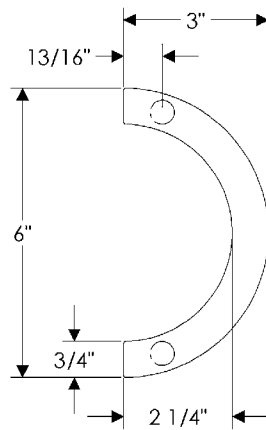

## specifications

**G667 6" Friedman Pull**  
Weight: 14.50 lbs.

**G675 6" Luna Pull**  
Weight: 16.90 lbs.

**G679 5" Square Pull**  
Weight: 13.75 lbs.

**G706** 5" Cirque Grip   
Weight: 1.00 lbs.

**G714** 12" Cirque Grip   
Weight: 6.10 lbs.

specifications

**G718** 18" Cirque Grip   
Weight: 9.25 lbs.

**G750** 7 1/2" Steeple Twist Grip   
Weight: 4.50 lbs.

**G830** Low-Projection Sliding Door Grip  
Weight: 1.10 lbs.

**SDP6** 6" Offset D Grip  
Weight: 1.45 lbs.