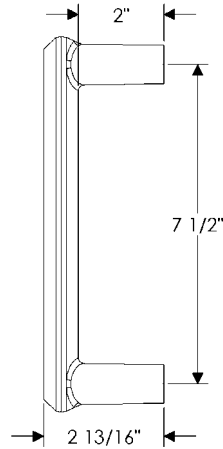

specifications