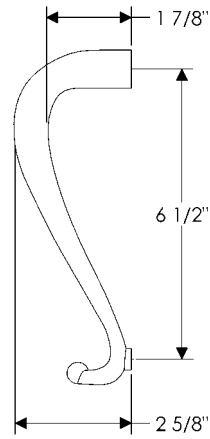

## specifications

**G612 12" Sash Grip**  
Weight: 2.30 lbs.

**G614 12" Gooseneck Grip** ♿  
Weight: 5.40 lbs.

ROCKY MOUNTAIN®

H A R D W A R E

1020 Airport Way Hailey, Idaho 83333 USA

toll free 888.788.2013 • ph. 208.788.2013 • fax 208.788.2577

info@rockymountainhardware.com

www.rockymountainhardware.com

201309

**G615 6" Sash Grip** ♿  
Weight: 1.45 lbs.

**G617 12" Sash Grip** ♿  
Weight: 4.75 lbs.

## specifications

**G618** 6 1/2" Cobra Grip  
Weight: 1.55 lbs.

**G619** 10" D Grip   
Weight: 3.45 lbs.

**G620** 12" Twisted D Grip   
Weight: 5.50 lbs.

**G621** 4 15/16" Steeple Twist Grip  
Weight: 1.35 lbs.