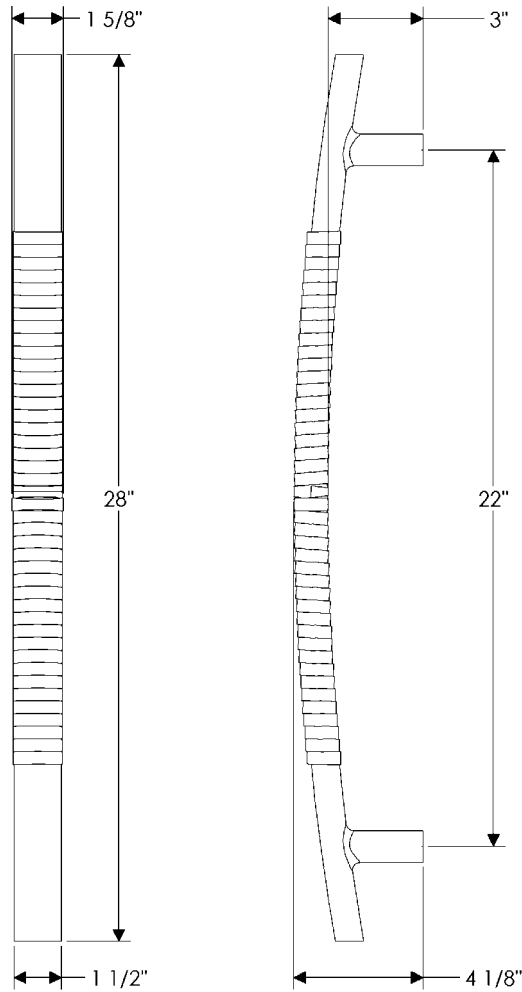

**G636** 30" D Grip   
Weight: 10.40 lbs.

## specifications

**G637** 7 1/2" Lariat Grip  
Weight: 3.50 lbs.

**G638** 7" Lariat Grip   
Weight: 4.72 lbs.

**G640 16" Lariat Grip** ♿  
Weight: 7.90 lbs.

**G643** 22" Lariat Grip   
Weight: 11.25 lbs.