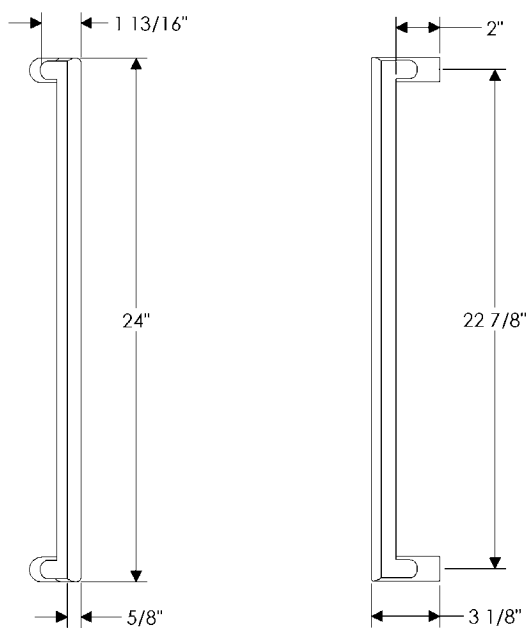

## specifications

**G658** 18" Ribbon & Reed Grip   
Weight: 6.5 lbs.

**G659** 15" Olympus Grip   
Weight: 5.00 lbs.

**G660** 7 3/8" Acorn Grip   
Weight: 10.75 lbs.

**G661** 22 7/8" Offset Olympus Grip  
Weight: 7.00 lbs.

specifications

**G663** 60" Olympus Grip   
Weight: 23.60 lbs.

**G668** 24" Sash Twist Grip  
Weight: 7.30 lbs.

**G669** 16" Sash Twist Grip   
Weight: 5.30 lbs.

specifications

**G670** 35 13/16" Lariat Grip   
Weight: 31.75 lbs.