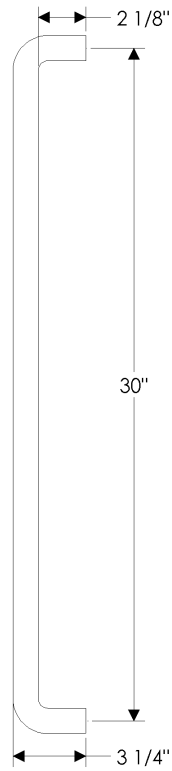

G636 30" D Grip
Weight: 10.40 lbs.