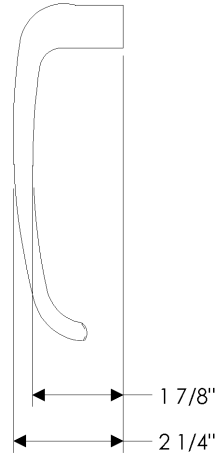

- LW80 Mini Monarch Lever**
- Designed for WN window trim sets

**L124 Offset Lever**

**L177 Offset Tube Lever**

specifications

**L114** Long Hook Lever

**L138** Long Monarch Lever

**L139** Long Old World Lever

**L142** Long Legacy Lever

specifications

**L144** Extra Long Hook Lever

**L145** Long Olympus Lever

**L146** Long Triple Twist Lever

**L148** Long French Lever

specifications

L149 Long Jane Lever