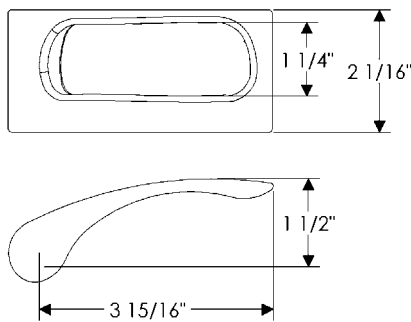

**L302 Large Strap Lever**  
Also available:  
L301 Strap Lever

**L304 Reed Lever**

specifications

**L307 Jane Lever**

**L310 Pool Lever**

**L580 Maddox Lever**

**L10010 Paris Lever**  
*Roger Thomas Collection*