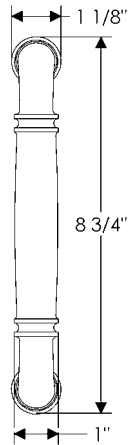

**G278** 36" Tube Grip   
Weight: 13.20 lbs.

**G279** 20" Tube Grip   
Weight: 5.20 lbs.

## specifications

**G280** 12" Summit Grip  
Weight: 2.50 lbs.

**G284** 8" Rail Grip   
Weight: 3.50 lbs.

**G285** 48" Rail Grip   
Weight: 14 lbs.

specifications

**G286** 60" Rail Grip   
Weight: 20 lbs.

**G372** 20" Provence Grip   
Weight: 5 lbs.

## specifications

**G570** 7 1/2" Maddox Grip  
Weight: 2.00 lbs.

**G580** 10" Maddox Grip   
Weight: 3.00 lbs.

**G590** 18" Maddox Grip   
Weight: 5.00 lbs.