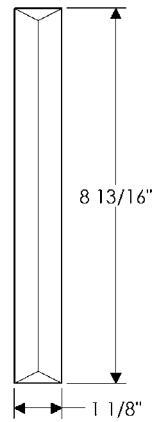

## specifications

**G10801** 10" Briggs Grip   
Weight: 3.00 lbs.

**G10802** 7 1/2" Kettle Grip   
Weight: 1.75 lbs.

**G20010** 11 1/8" Shift Grip   
*Ted Boerner Collection*  
Weight: 3.75 lbs.

## specifications

**G21075** 7 1/2" Emile Grip   
Weight: 2.50 lbs.

**G21010** 10" Emile Grip   
Weight: 3.75 lbs.

**G662 9" Medallion Pull**  
Weight: 28.50 lbs.

**G665 7" Medallion Pull**  
Weight: 16.90 lbs.