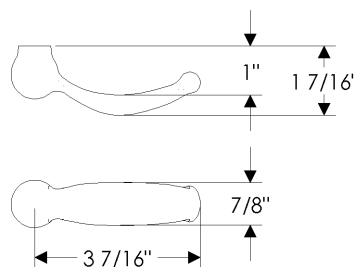

**L219** Long Legacy Return Lever

**L245** French Return Lever

**L314** UJ Return Lever

specifications

**LW05 Mini Ellis Lever**

- Designed for WN window trim sets

**LW10 Mini Euro Lever**

- Designed for WN window trim sets