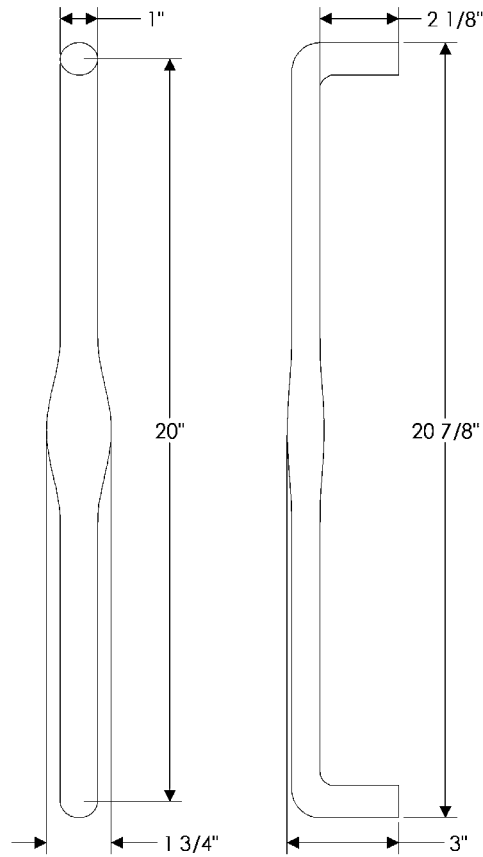

**G278** 36" Tube Grip   
Weight: 13.20 lbs.

**G279** 20" Tube Grip   
Weight: 5.20 lbs.

## specifications

**G280** 12" Summit Grip  
Weight: 2.50 lbs.

**G284** 8" Rail Grip   
Weight: 3.50 lbs.

**G285** 48" Rail Grip   
Weight: 14 lbs.

specifications

**G286** 60" Rail Grip   
Weight: 20 lbs.

**G372** 20" Provence Grip   
Weight: 5 lbs.

## specifications

**G570** 7 1/2" Maddox Grip  
Weight: 2.00 lbs.

**G580** 10" Maddox Grip   
Weight: 3.00 lbs.

**G590** 18" Maddox Grip   
Weight: 5.00 lbs.