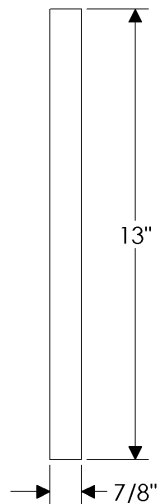

## specifications

**G264** 14" Rail Grip   
Weight: 5.00 lbs.

**G265** 16" Rail Grip   
Weight: 5.50 lbs.

**G267** 36" Rail Grip   
Weight: 10.75 lbs.

specifications

**G268** 24" Rail Grip   
Weight: 7.60 lbs.

**G269** 32" Rail Grip   
Weight: 10.70 lbs.

specifications

**G270 8" Tube Grip** ♿  
Weight: 2.65 lbs.

**G271 10" Tube Grip** ♿  
Weight: 3.00 lbs.

**G272** 14" Tube Grip   
Weight: 3.80 lbs.

**G273** 16" Tube Grip   
Weight: 4.20 lbs.