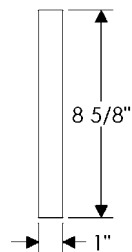

G261 7 1/2" Rail Grip
Weight: 3.20 lbs.