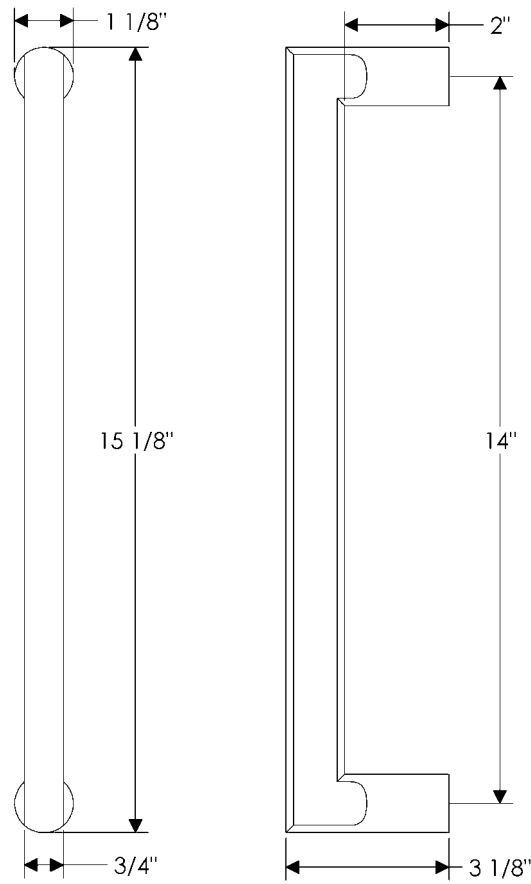

**G646** 14" Gooseneck Grip   
Weight: 6.10 lbs.

**G647** 34" Lariat Grip   
Weight: 15.75 lbs.

**G650** 7 1/2" Olympus Grip  
Weight: 2.20 lbs.

**G651** 10" Olympus Grip  
Weight: 3.10 lbs.

specifications

**G652** 14" Olympus Grip   
Weight: 4.60 lbs.

**G653** 22 7/8" Olympus Grip   
Weight: 7.00 lbs.

**G654** 42" Lash Grip   
Weight: 29.40 lbs.

**G655** 24" Ribbon & Reed Grip   
Weight: 8.40 lbs.

specifications