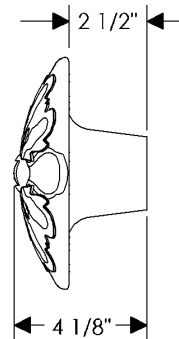

G666 6" Medallion Pull
Weight: 14.50 lbs.