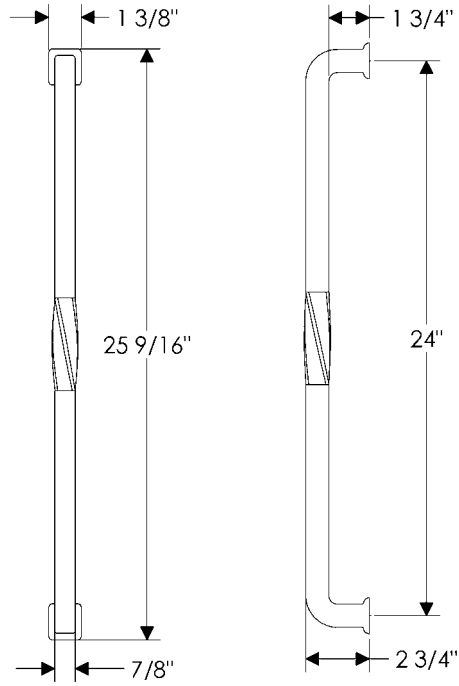

**G656** 18 7/8" Steeple Twist Grip   
Weight: 12.75 lbs.

**G657** 24" Olympus Grip   
Weight: 7.25 lbs.

## specifications

**G658** 18" Ribbon & Reed Grip   
Weight: 6.5 lbs.

**G659** 15" Olympus Grip   
Weight: 5.00 lbs.

**G660** 7 3/8" Acorn Grip   
Weight: 10.75 lbs.

**G661** 22 7/8" Offset Olympus Grip  
Weight: 7.00 lbs.

specifications

**G663** 60" Olympus Grip   
Weight: 23.60 lbs.

**G668** 24" Sash Twist Grip  
Weight: 7.30 lbs.

**G669** 16" Sash Twist Grip   
Weight: 5.30 lbs.

specifications

**G670** 35 13/16" Lariat Grip   
Weight: 31.75 lbs.