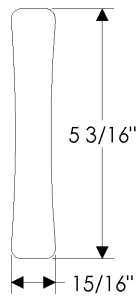

## specifications

**G667 6" Friedman Pull**  
Weight: 14.50 lbs.

**G675 6" Luna Pull**  
Weight: 16.90 lbs.

**G679 5" Square Pull**  
Weight: 13.75 lbs.

**G706** 5" Cirque Grip   
Weight: 1.00 lbs.

**G714** 12" Cirque Grip   
Weight: 6.10 lbs.

specifications

**G718** 18" Cirque Grip   
Weight: 9.25 lbs.

**G750** 7 1/2" Steeple Twist Grip   
Weight: 4.50 lbs.

**G830** Low-Projection Sliding Door Grip  
Weight: 1.10 lbs.

**SDP6** 6" Offset D Grip  
Weight: 1.45 lbs.