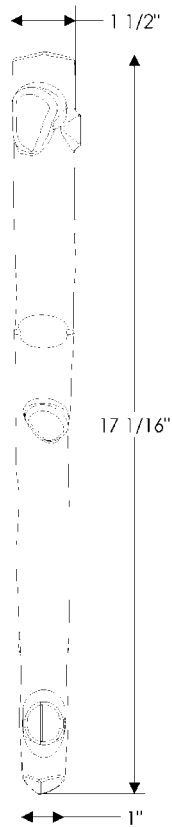

G610 11" Branch Grip
Weight: 7.25 lbs.