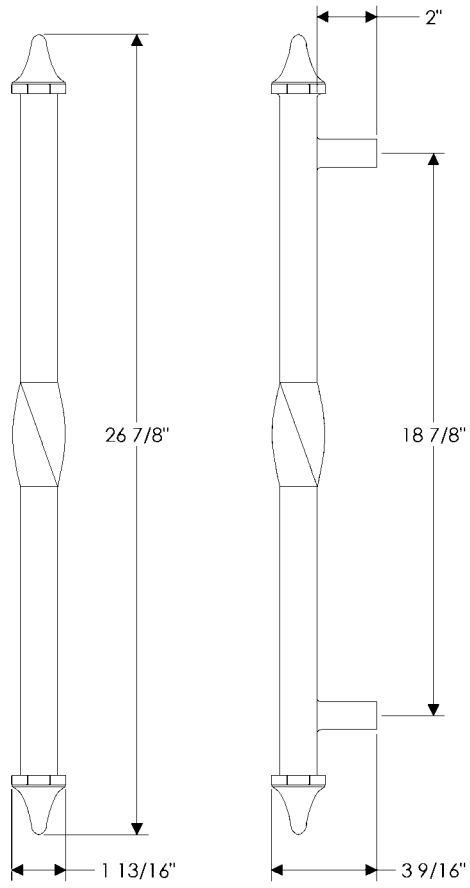

**G652** 14" Olympus Grip   
Weight: 4.60 lbs.

**G653** 22 7/8" Olympus Grip   
Weight: 7.00 lbs.

**G654** 42" Lash Grip   
Weight: 29.40 lbs.

**G655** 24" Ribbon & Reed Grip   
Weight: 8.40 lbs.

specifications

**G656** 18 7/8" Steeple Twist Grip   
Weight: 12.75 lbs.

**G657** 24" Olympus Grip   
Weight: 7.25 lbs.