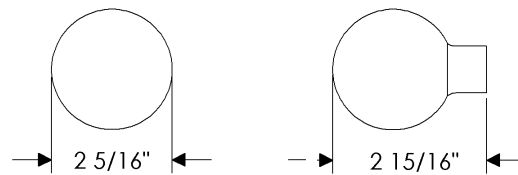

specifications

**K075** Ellis Knob

**K150** Oval Crystal Knob

- Upcharge applies with any style of escutcheon. Call for pricing.

**K155** Round Crystal Knob

- Upcharge applies with any style of escutcheon. Call for pricing.