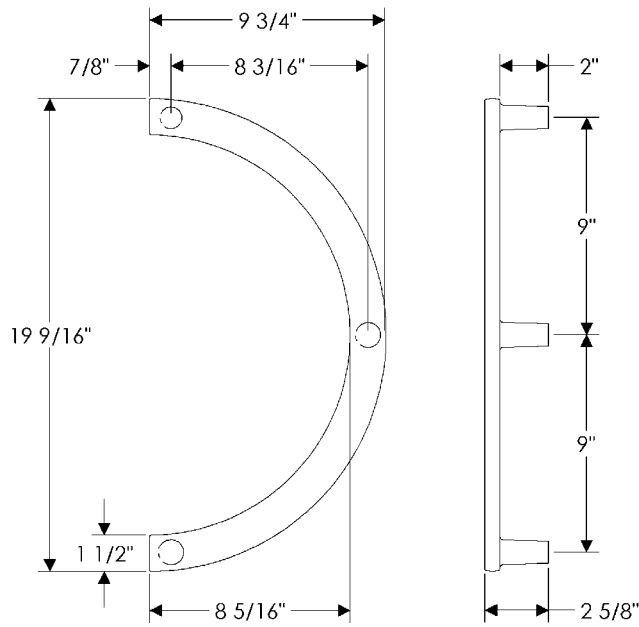

## specifications

**G667 6" Friedman Pull**  
Weight: 14.50 lbs.

**G675 6" Luna Pull**  
Weight: 16.90 lbs.

**G679 5" Square Pull**  
Weight: 13.75 lbs.

**G706** 5" Cirque Grip   
Weight: 1.00 lbs.

**G714** 12" Cirque Grip   
Weight: 6.10 lbs.

specifications

**G718** 18" Cirque Grip   
Weight: 9.25 lbs.

**G750** 7 1/2" Steeple Twist Grip   
Weight: 4.50 lbs.

**G830** Low-Projection Sliding Door Grip  
Weight: 1.10 lbs.

**SDP6** 6" Offset D Grip  
Weight: 1.45 lbs.