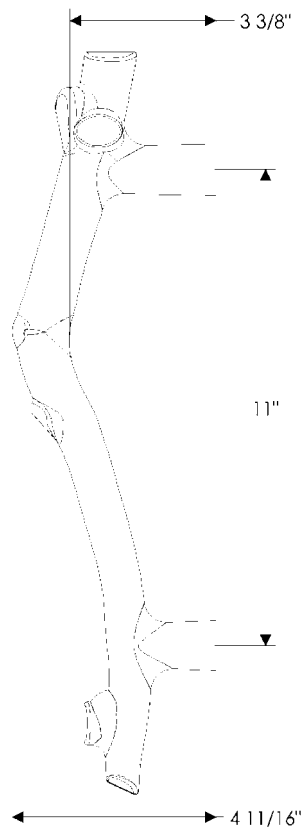

## specifications

**G603** 7 1/2" Gooseneck Grip  
Weight: 1.55 lbs.

**G605** 8" Twisted D Grip   
Weight: 2.75 lbs.

**G606** 7 1/2" Sun Valley Grip  
Weight: 2.00 lbs.

ROCKY MOUNTAIN®

H A R D W A R E

1020 Airport Way Hailey, Idaho 83333 USA

toll free 888.788.2013 • ph. 208.788.2013 • fax 208.788.2577

info@rockymountainhardware.com

www.rockymountainhardware.com

201309

**G607** 10" Sun Valley Grip  
Weight: 2.85 lbs.

**G608** 10" Branch Grip  
Weight: 2.40 lbs.

## specifications

**G609** 8" D Grip   
Weight: 2.65 lbs.

**G610** 11" Branch Grip   
Weight: 7.25 lbs.

**G611 8" Sash Grip**  
Weight: 1.50 lbs.