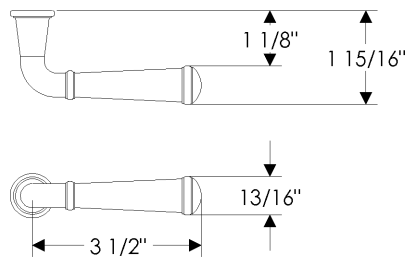

LW60 Mini Harrington Lever

- Designed for WN window trim sets