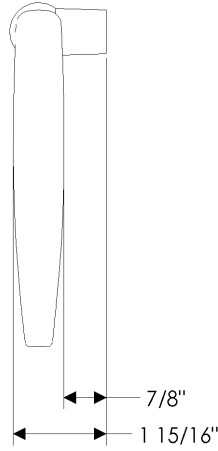

L124 Offset Lever