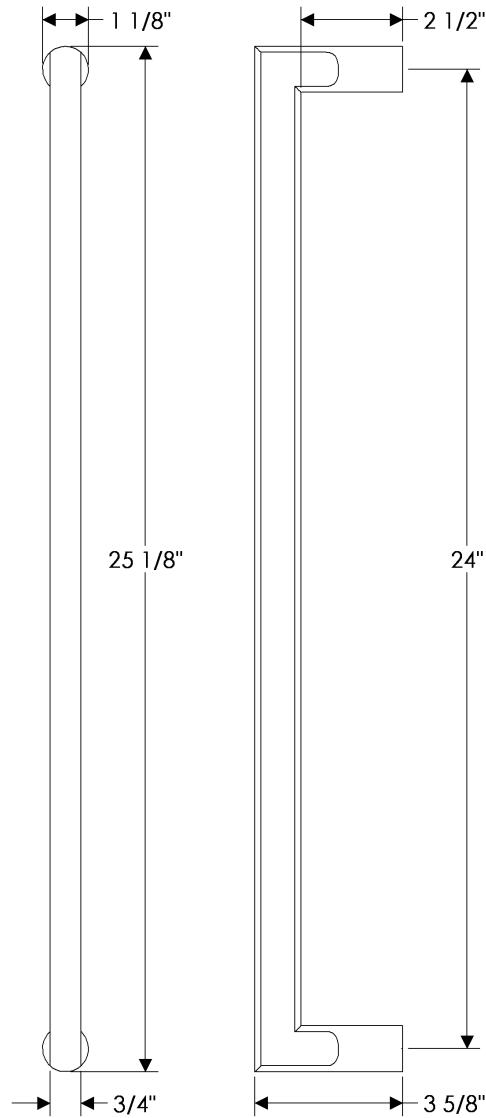

**G652** 14" Olympus Grip   
Weight: 4.60 lbs.

**G653** 22 7/8" Olympus Grip   
Weight: 7.00 lbs.

**G654** 42" Lash Grip   
Weight: 29.40 lbs.

**G655** 24" Ribbon & Reed Grip   
Weight: 8.40 lbs.

specifications

**G656** 18 7/8" Steeple Twist Grip   
Weight: 12.75 lbs.

**G657** 24" Olympus Grip   
Weight: 7.25 lbs.