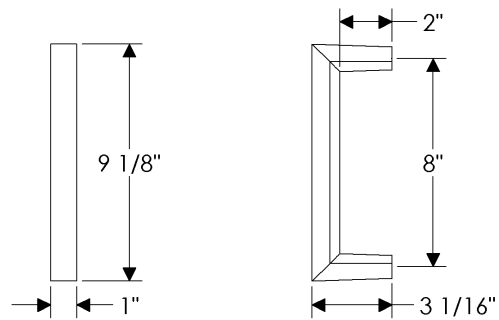

## specifications

**G280** 12" Summit Grip  
Weight: 2.50 lbs.

**G284** 8" Rail Grip   
Weight: 3.50 lbs.

**G285** 48" Rail Grip   
Weight: 14 lbs.

specifications

**G286** 60" Rail Grip   
Weight: 20 lbs.

**G372** 20" Provence Grip   
Weight: 5 lbs.