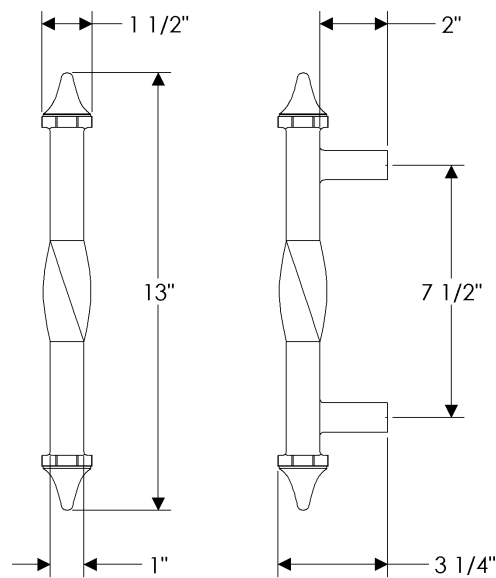

## specifications

**G667 6" Friedman Pull**  
Weight: 14.50 lbs.

**G675 6" Luna Pull**  
Weight: 16.90 lbs.

**G679 5" Square Pull**  
Weight: 13.75 lbs.

**G706** 5" Cirque Grip   
Weight: 1.00 lbs.

**G714** 12" Cirque Grip   
Weight: 6.10 lbs.

specifications

**G718** 18" Cirque Grip   
Weight: 9.25 lbs.

**G750** 7 1/2" Steeple Twist Grip   
Weight: 4.50 lbs.

**G830** Low-Projection Sliding Door Grip  
Weight: 1.10 lbs.

**SDP6** 6" Offset D Grip  
Weight: 1.45 lbs.