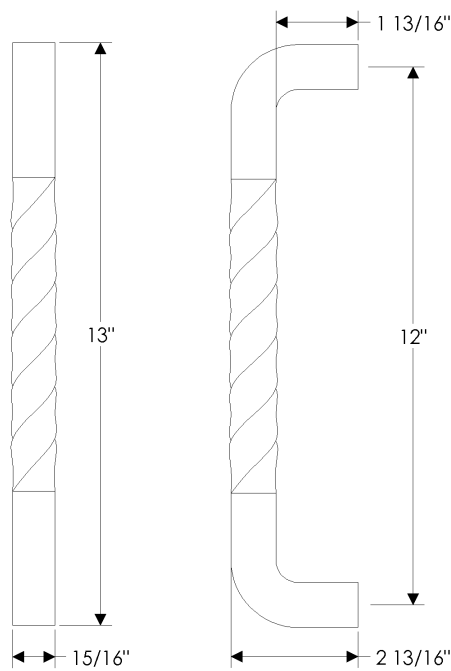

## specifications

**G624** 12" Sun Valley Grip   
Weight: 4.20 lbs.

**G625** 10 1/4" Ring Grip   
Weight: 3.80 lbs.

**G626** 7" Ribbon & Reed Grip  
Weight: 1.75 lbs.

specifications

**G627** 22" Lash Grip   
Weight: 18.70 lbs.

**G628** 12" D Grip   
Weight: 3.75 lbs.

specifications

**G629 18" D Grip**   
Weight: 4.40 lbs.

**G630** 31 3/4" Branch Grip   
Weight: 13.50 lbs.

specifications

**G631** 12" Helix Grip  
Weight: 4.00 lbs.

**G632** 24" Sash Grip   
Weight: 8.40 lbs.

specifications

**G633** 19 1/2" Ring Grip   
Weight: 11.50 lbs.

**G634** 31" Sash Grip   
Weight: 10.40 lbs.

specifications

**G635** 14" Lariat Grip   
Weight: 5.60 lbs.