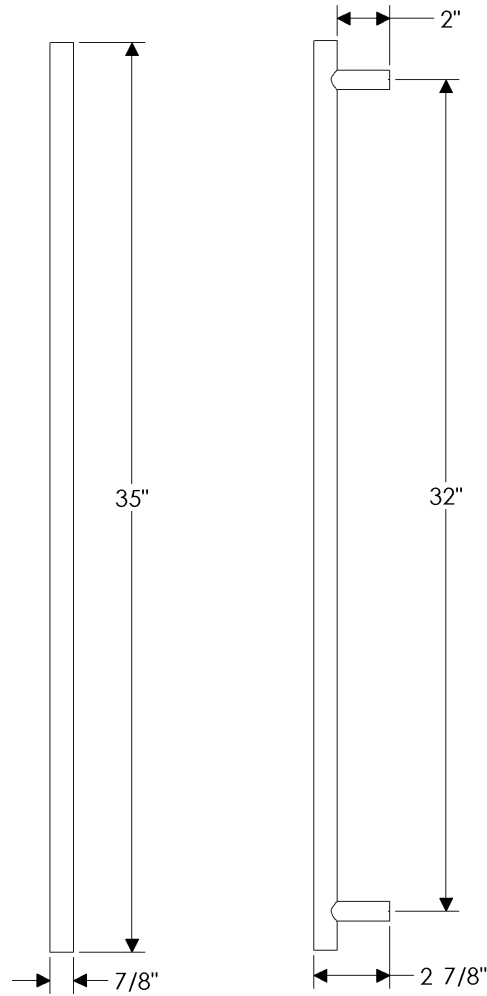

G275 32" Tube Grip
Weight: 7.25 lbs.