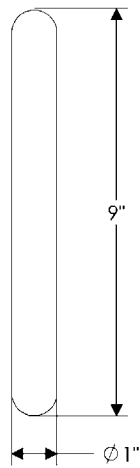

specifications

G609 8" D Grip
Weight: 2.65 lbs.