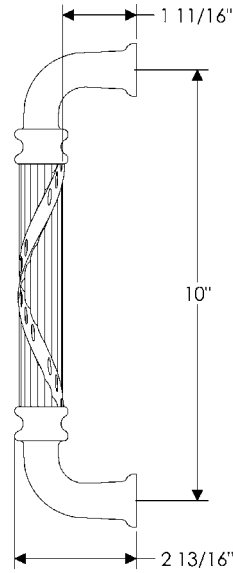

specifications

G622 10" Ribbon & Reed Grip
Weight: 2.80 lbs.