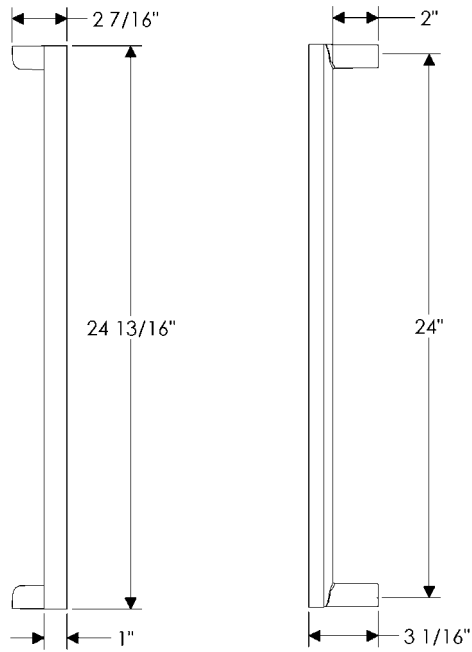

## specifications

**G250** 7 1/2" Civic Grip   
Weight: 1.75 lbs.

**G254** 10" Civic Grip   
Weight: 2.25 lbs.

**G261** 7 1/2" Rail Grip   
Weight: 3.20 lbs.

**G262** 24" Offset Rail Grip   
Weight: 7.75 lbs.