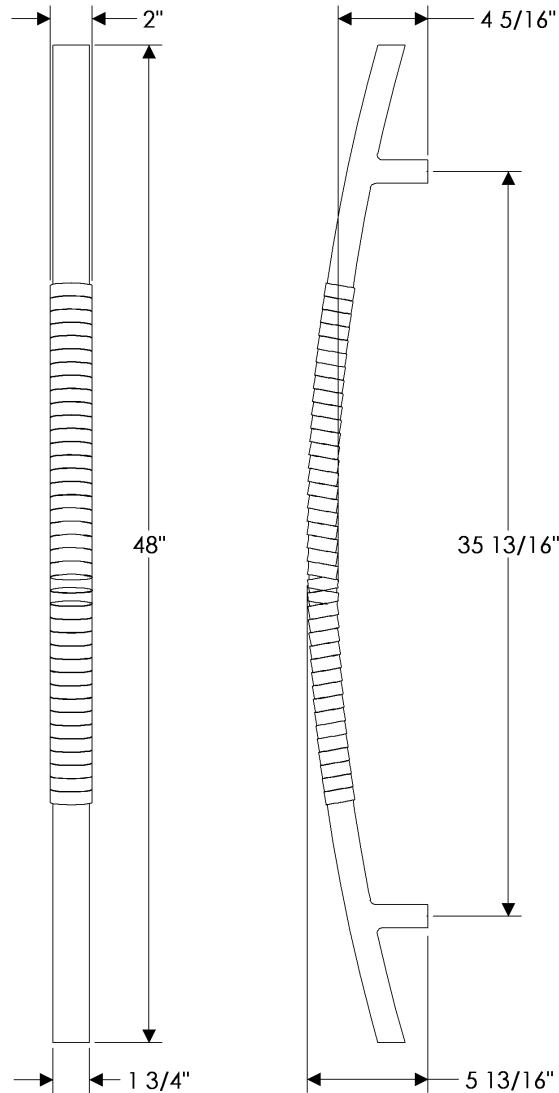

## specifications

**G658** 18" Ribbon & Reed Grip   
Weight: 6.5 lbs.

**G659** 15" Olympus Grip   
Weight: 5.00 lbs.

**G660** 7 3/8" Acorn Grip   
Weight: 10.75 lbs.

**G661** 22 7/8" Offset Olympus Grip  
Weight: 7.00 lbs.

specifications

**G663** 60" Olympus Grip   
Weight: 23.60 lbs.

**G668** 24" Sash Twist Grip  
Weight: 7.30 lbs.

**G669** 16" Sash Twist Grip   
Weight: 5.30 lbs.

specifications

**G670** 35 13/16" Lariat Grip   
Weight: 31.75 lbs.

**G671** 42" Olympus Grip   
Weight: 11.75 lbs.

specifications

**G672** 36" Acorn Grip   
Weight: 21.50 lbs.

**G673** 12" Braided Grip   
Weight: 6.00 lbs.

**G674** 18" Branch Grip   
Weight: 10.60 lbs.

specifications