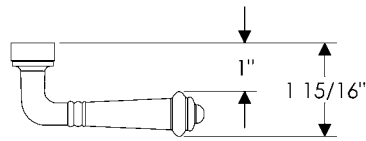

- Designed for WN window trim sets

**LW50 Mini Acanthus Lever**

- Designed for WN window trim sets

**LW60 Mini Harrington Lever**

- Designed for WN window trim sets

specifications

- LW63 Mini Olympus Lever**
- Designed for WN window trim sets