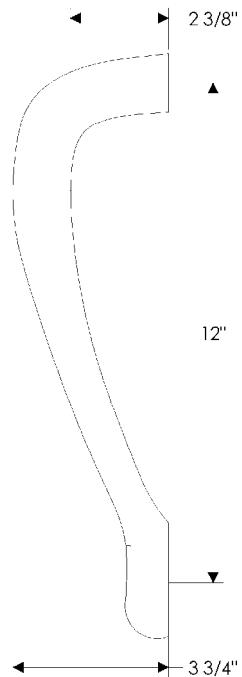

toll free 888.788.2013 • ph. 208.788.2013 • fax 208.788.2577

info@rockymountainhardware.com

www.rockymountainhardware.com

201309

**G607** 10" Sun Valley Grip  
Weight: 2.85 lbs.

**G608** 10" Branch Grip  
Weight: 2.40 lbs.

## specifications

**G609** 8" D Grip   
Weight: 2.65 lbs.

**G610** 11" Branch Grip   
Weight: 7.25 lbs.

**G611 8" Sash Grip**  
Weight: 1.50 lbs.

## specifications

**G612 12" Sash Grip**  
Weight: 2.30 lbs.

**G614 12" Gooseneck Grip** ♿  
Weight: 5.40 lbs.

ROCKY MOUNTAIN®

H A R D W A R E

1020 Airport Way Hailey, Idaho 83333 USA

toll free 888.788.2013 • ph. 208.788.2013 • fax 208.788.2577