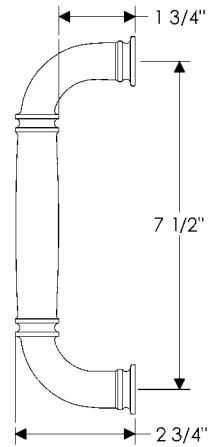

specifications

G570 7 1/2" Maddox Grip
Weight: 2.00 lbs.