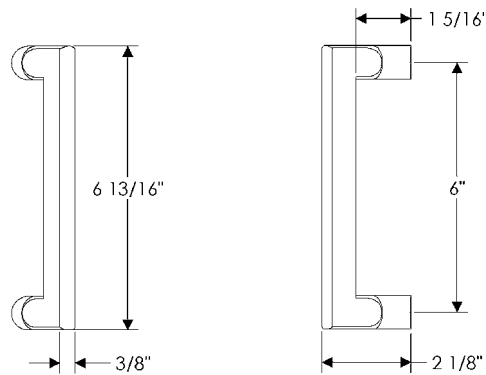

## specifications

**G259** 8 1/16" Offset Curved Rail Grip  
Weight: 2.00 lbs.

**G260** 6" Offset Curved Rail Grip  
Weight: 1.65 lbs.

**G588** 10" Offset Maddox Grip   
Weight: 3.50 lbs.

**G645** 6" Offset Olympus Grip  
Weight: 1.25 lbs.