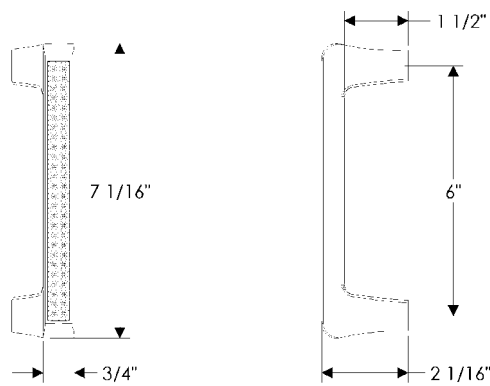

## specifications

**G259** 8 1/16" Offset Curved Rail Grip  
Weight: 2.00 lbs.

**G260** 6" Offset Curved Rail Grip  
Weight: 1.65 lbs.

**G588** 10" Offset Maddox Grip   
Weight: 3.50 lbs.

**G645** 6" Offset Olympus Grip  
Weight: 1.25 lbs.