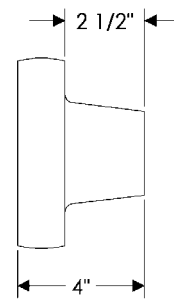

G675 6" Luna Pull
Weight: 16.90 lbs.