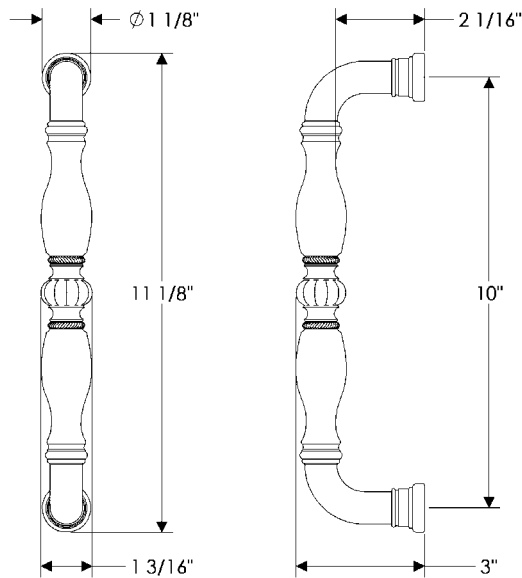

**RP25 Ring Pull 2 1/2"**

**RP3 Ring Pull 3"**

**RP4 Ring Pull 4"**

**G060** 7 1/2" Ellis Grip   
Weight: 1.50 lbs.

**G070** 10" Ellis Grip   
Weight: 2.60 lbs.

## specifications

**DH6 6" D Grip** ♿  
Weight: 1.35 lbs.

**G170 12" Leather Grip** ♿  
Weight: 8.25 lbs.  
• Leather choice will need to be specified.

**G172 18" Leather Grip** ♿  
Weight: 10.50 lbs.  
• Leather choice will need to be specified.