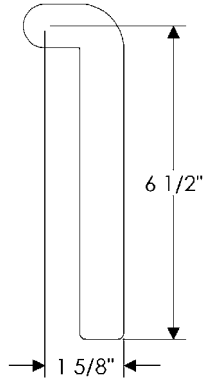

L177 Offset Tube Lever