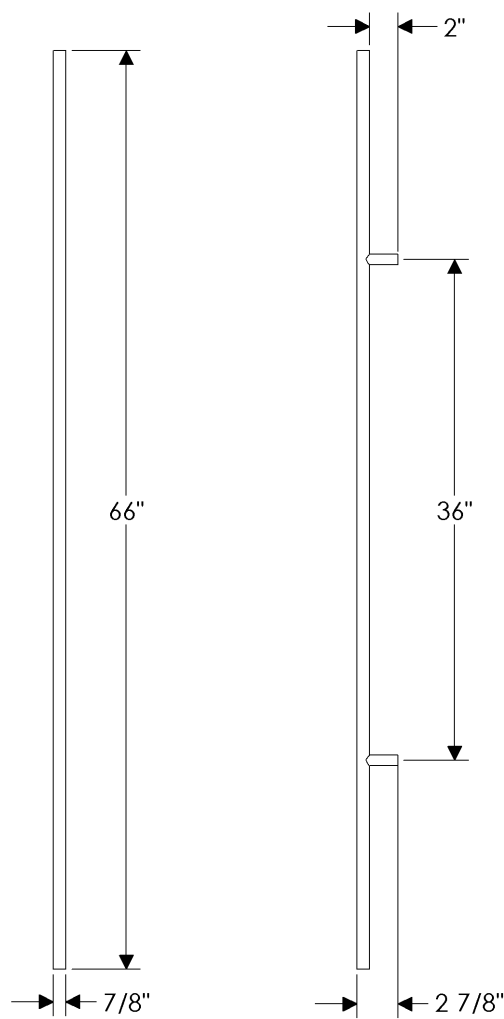

specifications

**G274** 24" Tube Grip   
Weight: 5.70 lbs.

**G275** 32" Tube Grip   
Weight: 7.25 lbs.

specifications

**G276** 36" Tube Grip   
Weight: 8.60 lbs.

**G277 36" Tube Grip** ♿  
Weight: 10.90 lbs.