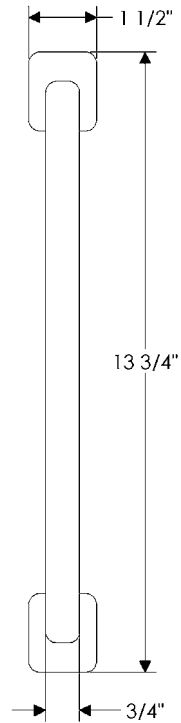

specifications

G612 12" Sash Grip
Weight: 2.30 lbs.