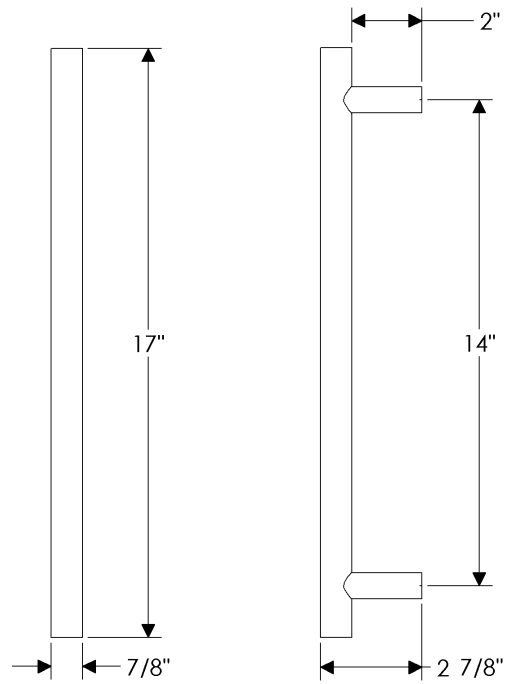

**G269** 32" Rail Grip   
Weight: 10.70 lbs.

specifications

**G270 8" Tube Grip** ♿  
Weight: 2.65 lbs.

**G271 10" Tube Grip** ♿  
Weight: 3.00 lbs.

**G272** 14" Tube Grip   
Weight: 3.80 lbs.

**G273** 16" Tube Grip   
Weight: 4.20 lbs.