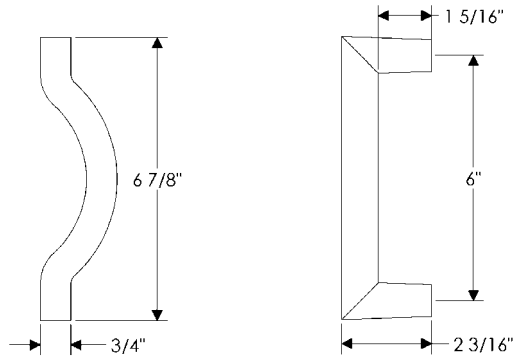

G260 6" Offset Curved Rail Grip
Weight: 1.65 lbs.