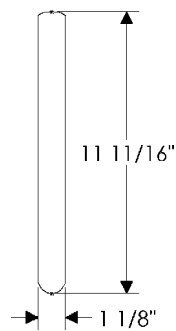

G254 10" Civic Grip
Weight: 2.25 lbs.