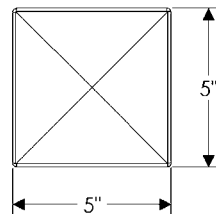

## specifications

**G667 6" Friedman Pull**  
Weight: 14.50 lbs.

**G675 6" Luna Pull**  
Weight: 16.90 lbs.

**G679 5" Square Pull**  
Weight: 13.75 lbs.

**G706** 5" Cirque Grip   
Weight: 1.00 lbs.

**G714** 12" Cirque Grip   
Weight: 6.10 lbs.