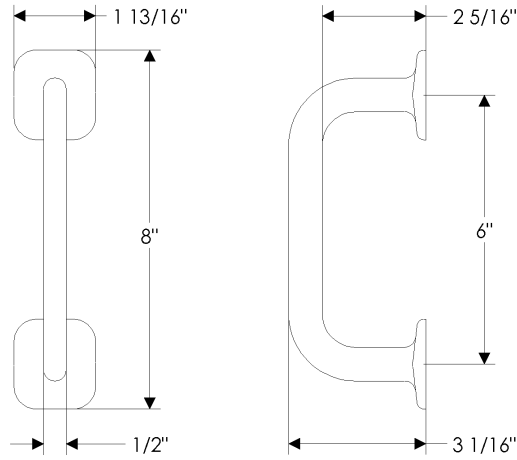

G615 6" Sash Grip ♿
Weight: 1.45 lbs.