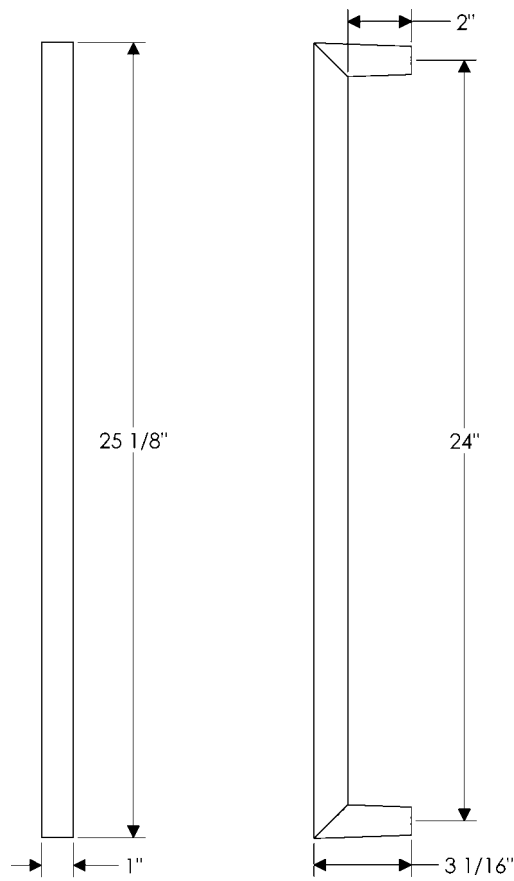

## specifications

**G264** 14" Rail Grip   
Weight: 5.00 lbs.

**G265** 16" Rail Grip   
Weight: 5.50 lbs.

**G267** 36" Rail Grip   
Weight: 10.75 lbs.

specifications

**G268** 24" Rail Grip   
Weight: 7.60 lbs.