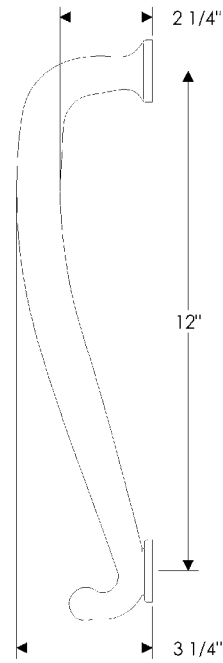

## specifications

**G618** 6 1/2" Cobra Grip  
Weight: 1.55 lbs.

**G619** 10" D Grip   
Weight: 3.45 lbs.

**G620** 12" Twisted D Grip   
Weight: 5.50 lbs.

**G621** 4 15/16" Steeple Twist Grip  
Weight: 1.35 lbs.

specifications

**G622** 10" Ribbon & Reed Grip  
Weight: 2.80 lbs.

**G623** 12" Steeple Twist Grip ♿  
Weight: 9.55 lbs.

## specifications

**G624** 12" Sun Valley Grip   
Weight: 4.20 lbs.

**G625** 10 1/4" Ring Grip   
Weight: 3.80 lbs.

**G626** 7" Ribbon & Reed Grip  
Weight: 1.75 lbs.

specifications

**G627** 22" Lash Grip   
Weight: 18.70 lbs.

**G628** 12" D Grip   
Weight: 3.75 lbs.

specifications

**G629 18" D Grip**   
Weight: 4.40 lbs.

**G630** 31 3/4" Branch Grip   
Weight: 13.50 lbs.

specifications

**G631** 12" Helix Grip  
Weight: 4.00 lbs.