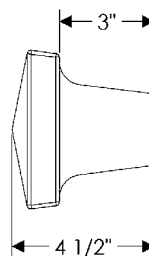

## specifications

**G21075** 7 1/2" Emile Grip   
Weight: 2.50 lbs.

**G21010** 10" Emile Grip   
Weight: 3.75 lbs.

**G662 9" Medallion Pull**  
Weight: 28.50 lbs.

**G665 7" Medallion Pull**  
Weight: 16.90 lbs.

**G666 6" Medallion Pull**  
Weight: 14.50 lbs.

## specifications

**G667 6" Friedman Pull**  
Weight: 14.50 lbs.

**G675 6" Luna Pull**  
Weight: 16.90 lbs.

**G679 5" Square Pull**  
Weight: 13.75 lbs.

**G706** 5" Cirque Grip   
Weight: 1.00 lbs.

**G714** 12" Cirque Grip   
Weight: 6.10 lbs.