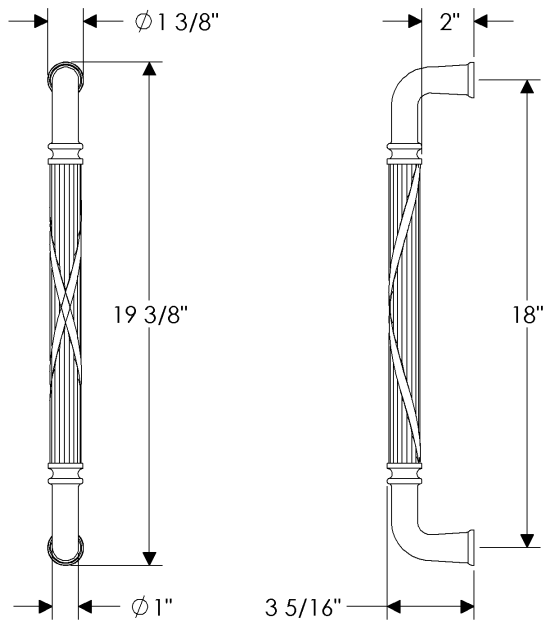

specifications

G658 18" Ribbon & Reed Grip
Weight: 6.5 lbs.