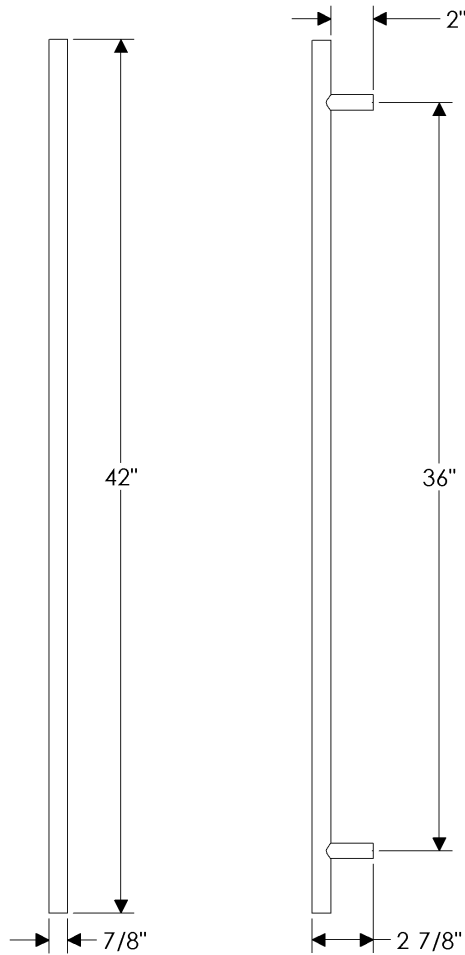

specifications

**G274** 24" Tube Grip   
Weight: 5.70 lbs.

**G275** 32" Tube Grip   
Weight: 7.25 lbs.

specifications

**G276** 36" Tube Grip   
Weight: 8.60 lbs.

**G277 36" Tube Grip** ♿  
Weight: 10.90 lbs.