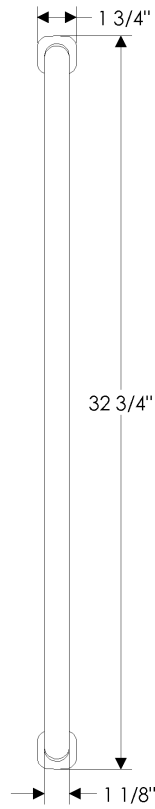

G634 31" Sash Grip
Weight: 10.40 lbs.