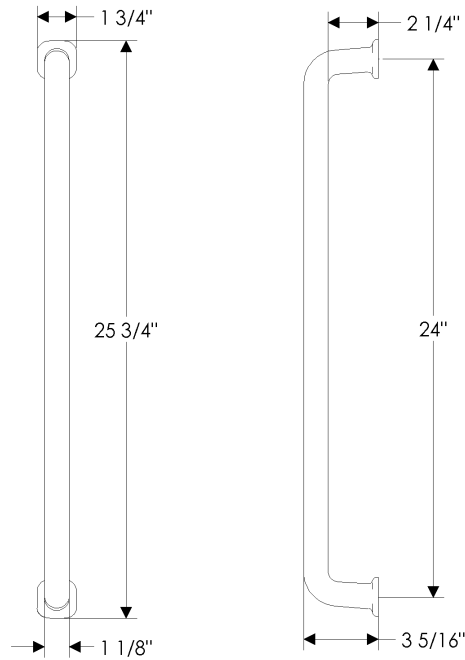

## specifications

**G624** 12" Sun Valley Grip   
Weight: 4.20 lbs.

**G625** 10 1/4" Ring Grip   
Weight: 3.80 lbs.

**G626** 7" Ribbon & Reed Grip  
Weight: 1.75 lbs.

specifications

**G627** 22" Lash Grip   
Weight: 18.70 lbs.

**G628** 12" D Grip   
Weight: 3.75 lbs.

specifications

**G629 18" D Grip**   
Weight: 4.40 lbs.

**G630** 31 3/4" Branch Grip   
Weight: 13.50 lbs.

specifications

**G631** 12" Helix Grip  
Weight: 4.00 lbs.

**G632** 24" Sash Grip   
Weight: 8.40 lbs.

specifications

**G633** 19 1/2" Ring Grip   
Weight: 11.50 lbs.

**G634** 31" Sash Grip   
Weight: 10.40 lbs.

specifications

**G635** 14" Lariat Grip   
Weight: 5.60 lbs.