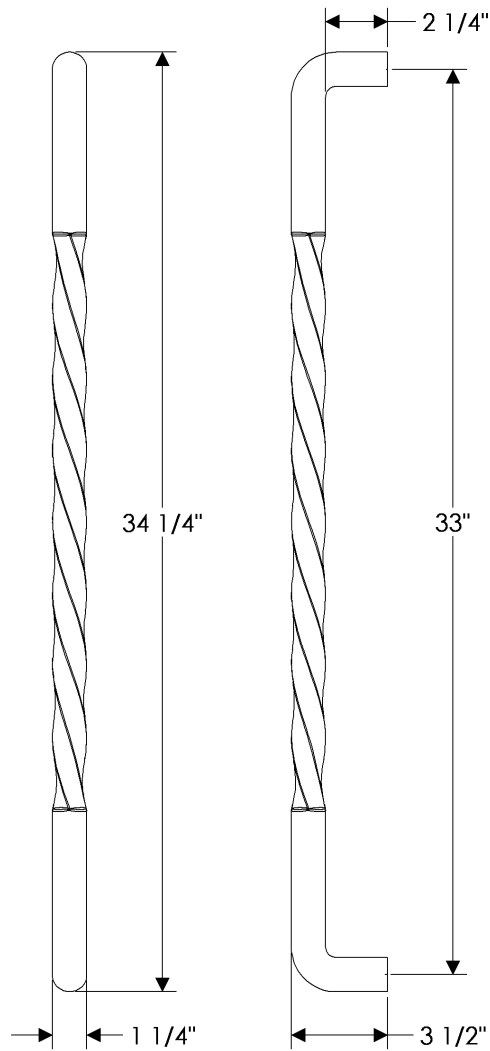

specifications

**G663** 60" Olympus Grip   
Weight: 23.60 lbs.

**G668** 24" Sash Twist Grip  
Weight: 7.30 lbs.

**G669** 16" Sash Twist Grip   
Weight: 5.30 lbs.

specifications

**G670** 35 13/16" Lariat Grip   
Weight: 31.75 lbs.

**G671** 42" Olympus Grip   
Weight: 11.75 lbs.

specifications

**G672** 36" Acorn Grip   
Weight: 21.50 lbs.

**G673** 12" Braided Grip   
Weight: 6.00 lbs.

**G674** 18" Branch Grip   
Weight: 10.60 lbs.

specifications

**G676** 16" Twist D Grip   
Weight: 7.10 lbs.

**G677** 33" Twist D Grip   
Weight: 12.50 lbs.