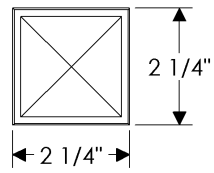

K21001 Mack Knob