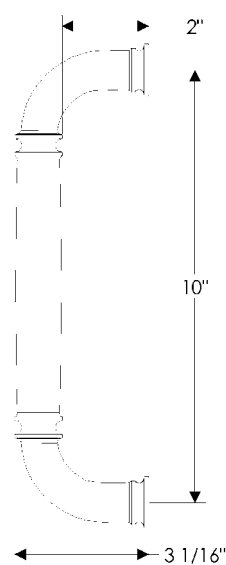

G580 10" Maddox Grip
Weight: 3.00 lbs.