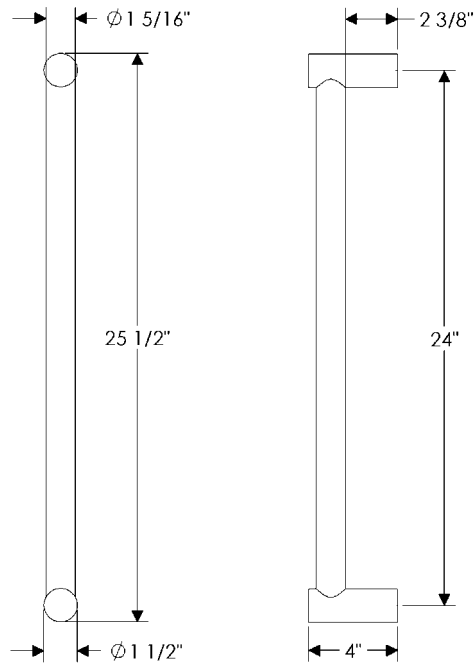

## specifications

**DH6 6" D Grip** ♿  
Weight: 1.35 lbs.

**G170 12" Leather Grip** ♿  
Weight: 8.25 lbs.  
• Leather choice will need to be specified.

**G172 18" Leather Grip** ♿  
Weight: 10.50 lbs.  
• Leather choice will need to be specified.