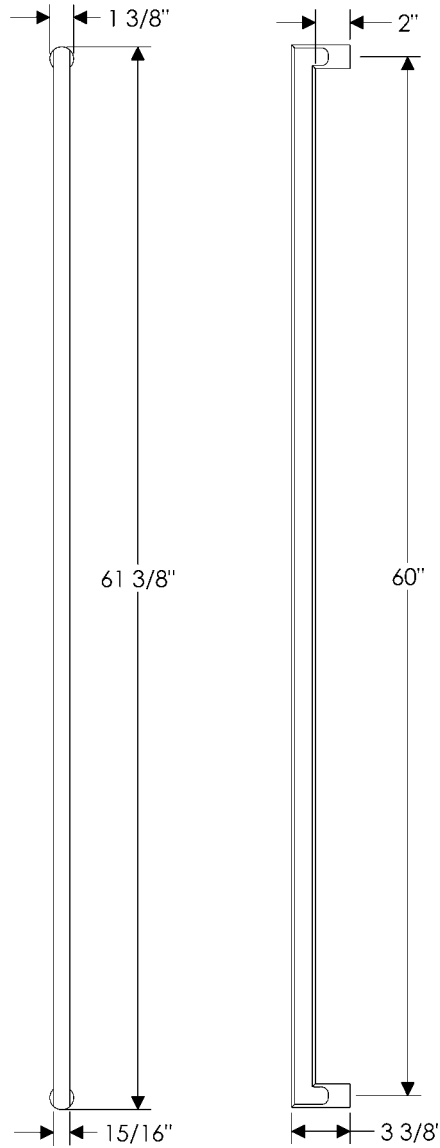

## specifications

**G658** 18" Ribbon & Reed Grip   
Weight: 6.5 lbs.

**G659** 15" Olympus Grip   
Weight: 5.00 lbs.

**G660** 7 3/8" Acorn Grip   
Weight: 10.75 lbs.

**G661** 22 7/8" Offset Olympus Grip  
Weight: 7.00 lbs.

specifications

**G663** 60" Olympus Grip   
Weight: 23.60 lbs.

**G668** 24" Sash Twist Grip  
Weight: 7.30 lbs.

**G669** 16" Sash Twist Grip   
Weight: 5.30 lbs.

specifications

**G670** 35 13/16" Lariat Grip   
Weight: 31.75 lbs.