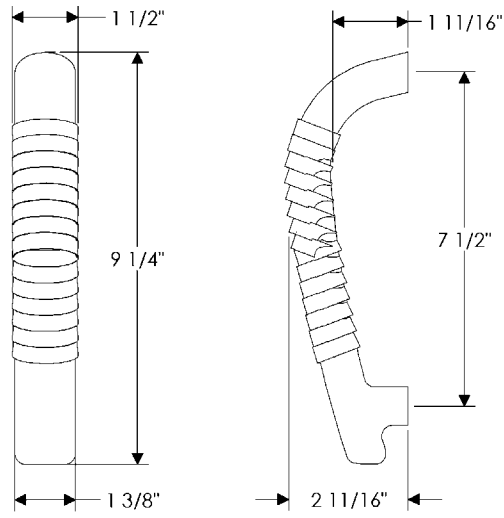

specifications

G637 7 1/2" Lariat Grip
Weight: 3.50 lbs.