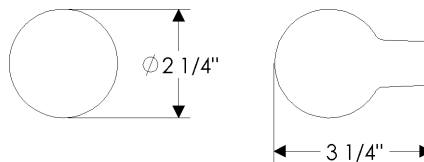

K202 Hitch Knob