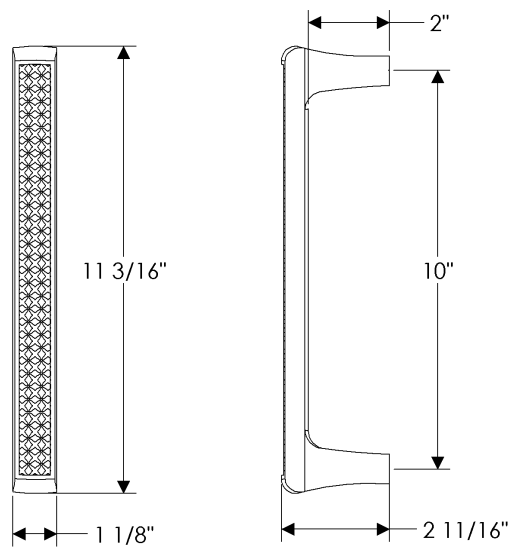

specifications

G10801 10" Briggs Grip
Weight: 3.00 lbs.