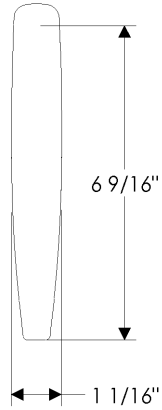

- LW80 Mini Monarch Lever**
- Designed for WN window trim sets

**L124 Offset Lever**

**L177 Offset Tube Lever**

specifications

**L114** Long Hook Lever

**L138** Long Monarch Lever

**L139** Long Old World Lever

**L142** Long Legacy Lever

specifications

**L144** Extra Long Hook Lever

**L145** Long Olympus Lever

**L146** Long Triple Twist Lever

**L148** Long French Lever

specifications

L149 Long Jane Lever