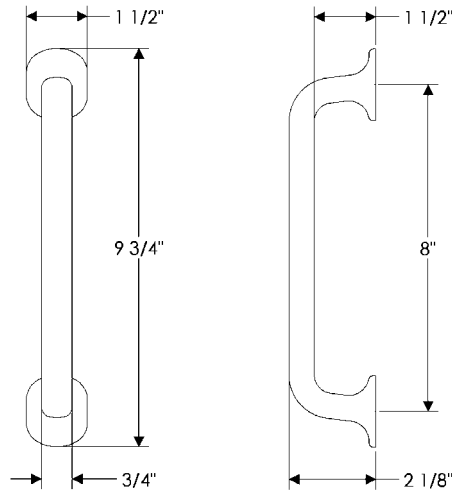

toll free 888.788.2013 • ph. 208.788.2013 • fax 208.788.2577

info@rockymountainhardware.com

www.rockymountainhardware.com

201309

**G607** 10" Sun Valley Grip  
Weight: 2.85 lbs.

**G608** 10" Branch Grip  
Weight: 2.40 lbs.

## specifications

**G609** 8" D Grip   
Weight: 2.65 lbs.

**G610** 11" Branch Grip   
Weight: 7.25 lbs.

**G611 8" Sash Grip**  
Weight: 1.50 lbs.