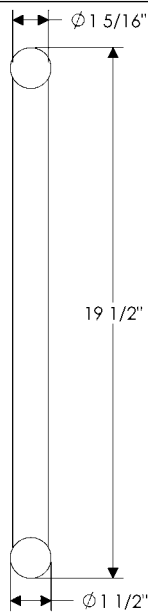

G172 18" Leather Grip ♿
Weight: 10.50 lbs.
• Leather choice will need to be specified.