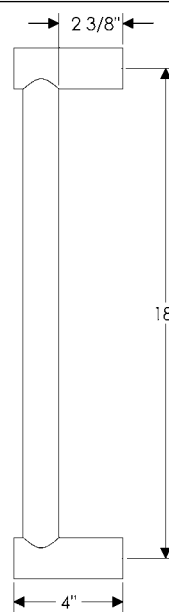

G172 18" Leather Grip ♿
Weight: 10.50 lbs.
• Leather choice will need to be specified.