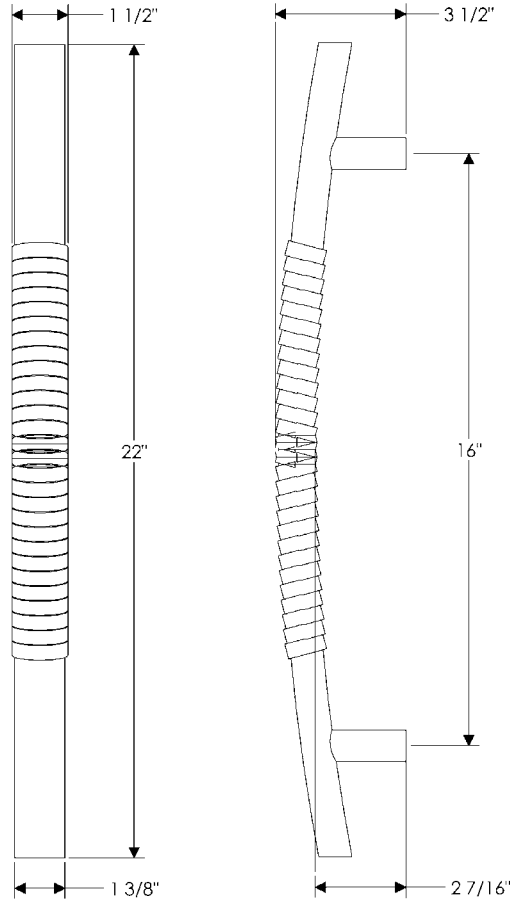

G640 16" Lariat Grip ♿
Weight: 7.90 lbs.