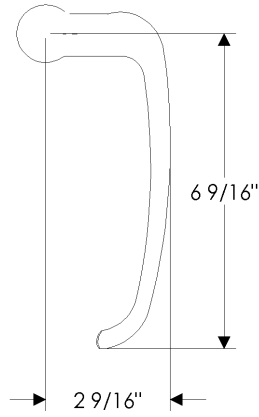

L124 Offset Lever