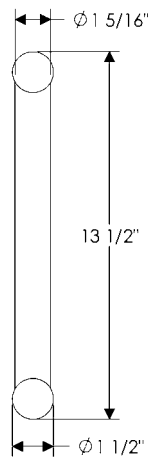

G170 12" Leather Grip ♿
Weight: 8.25 lbs.
• Leather choice will need to be specified.