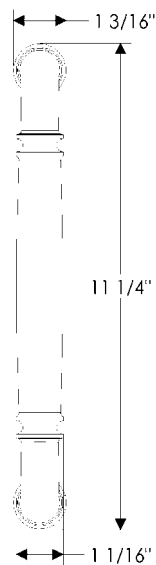

G580 10" Maddox Grip
Weight: 3.00 lbs.