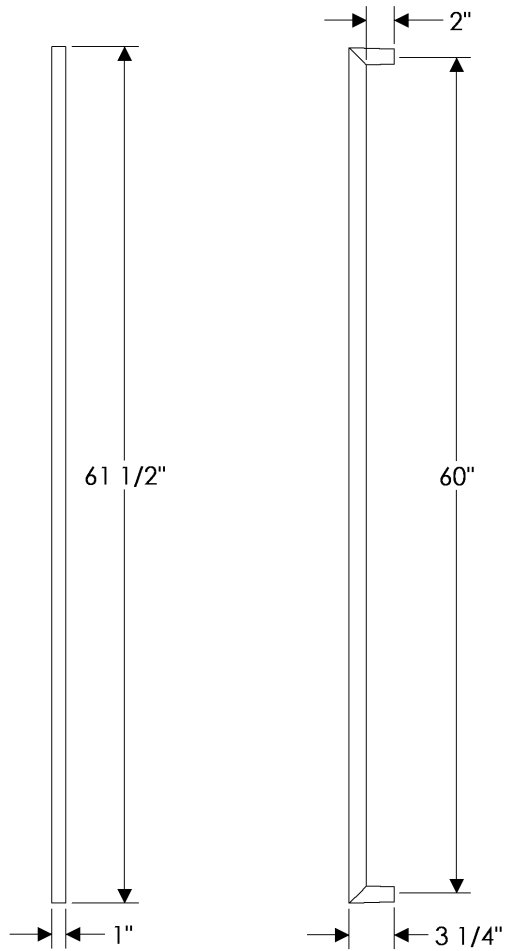

## specifications

**G280** 12" Summit Grip  
Weight: 2.50 lbs.

**G284** 8" Rail Grip   
Weight: 3.50 lbs.

**G285** 48" Rail Grip   
Weight: 14 lbs.

specifications

**G286** 60" Rail Grip   
Weight: 20 lbs.

**G372** 20" Provence Grip   
Weight: 5 lbs.