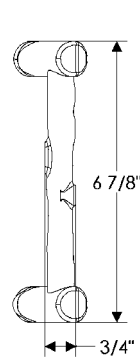

## specifications

**G667 6" Friedman Pull**  
Weight: 14.50 lbs.

**G675 6" Luna Pull**  
Weight: 16.90 lbs.

**G679 5" Square Pull**  
Weight: 13.75 lbs.

**G706** 5" Cirque Grip   
Weight: 1.00 lbs.

**G714** 12" Cirque Grip   
Weight: 6.10 lbs.

specifications

**G718** 18" Cirque Grip   
Weight: 9.25 lbs.

**G750** 7 1/2" Steeple Twist Grip   
Weight: 4.50 lbs.

**G830** Low-Projection Sliding Door Grip  
Weight: 1.10 lbs.

**SDP6** 6" Offset D Grip  
Weight: 1.45 lbs.