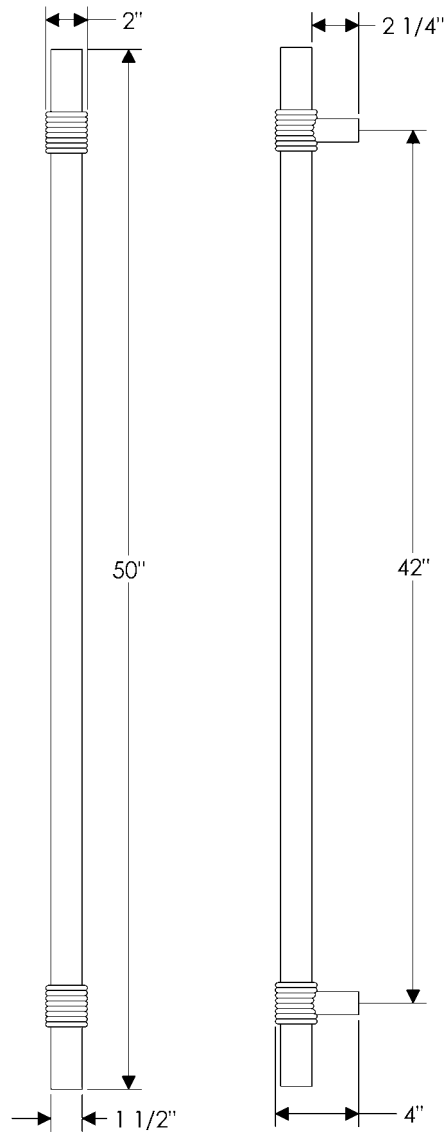

G654 42" Lash Grip
Weight: 29.40 lbs.