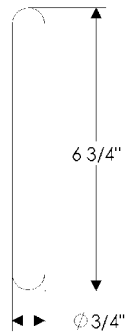

**RP25 Ring Pull 2 1/2"**

**RP3 Ring Pull 3"**

**RP4 Ring Pull 4"**

**G060** 7 1/2" Ellis Grip   
Weight: 1.50 lbs.

**G070** 10" Ellis Grip   
Weight: 2.60 lbs.

## specifications

**DH6 6" D Grip** ♿  
Weight: 1.35 lbs.

**G170 12" Leather Grip** ♿  
Weight: 8.25 lbs.  
• Leather choice will need to be specified.

**G172 18" Leather Grip** ♿  
Weight: 10.50 lbs.  
• Leather choice will need to be specified.