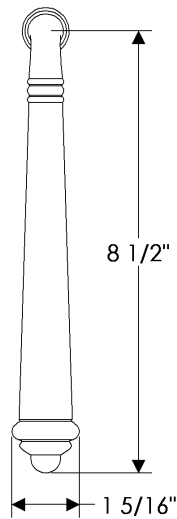

- Designed for WN window trim sets

**LW50 Mini Acanthus Lever**

- Designed for WN window trim sets

**LW60 Mini Harrington Lever**

- Designed for WN window trim sets

specifications

- LW63 Mini Olympus Lever**
- Designed for WN window trim sets

- LW80 Mini Monarch Lever**
- Designed for WN window trim sets

**L124 Offset Lever**

**L177 Offset Tube Lever**

specifications

**L114** Long Hook Lever

**L138** Long Monarch Lever

**L139** Long Old World Lever

**L142** Long Legacy Lever

specifications

**L144** Extra Long Hook Lever

**L145** Long Olympus Lever

**L146** Long Triple Twist Lever

**L148** Long French Lever

specifications

L149 Long Jane Lever