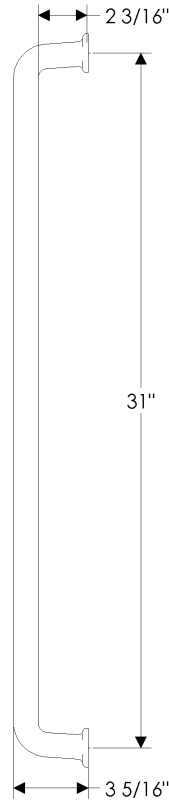

G634 31" Sash Grip
Weight: 10.40 lbs.