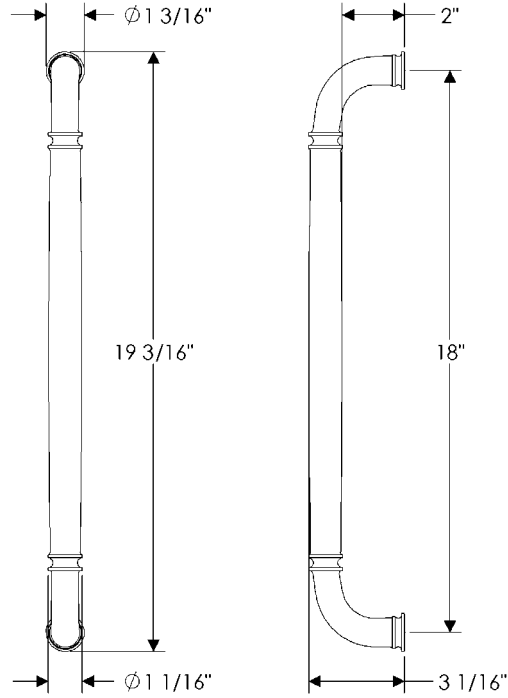

## specifications

**G280** 12" Summit Grip  
Weight: 2.50 lbs.

**G284** 8" Rail Grip   
Weight: 3.50 lbs.

**G285** 48" Rail Grip   
Weight: 14 lbs.

specifications

**G286** 60" Rail Grip   
Weight: 20 lbs.

**G372** 20" Provence Grip   
Weight: 5 lbs.

## specifications

**G570** 7 1/2" Maddox Grip  
Weight: 2.00 lbs.

**G580** 10" Maddox Grip   
Weight: 3.00 lbs.

**G590** 18" Maddox Grip   
Weight: 5.00 lbs.