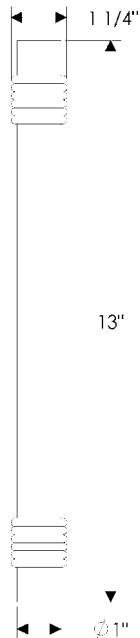

G625 10 1/4" Ring Grip
Weight: 3.80 lbs.