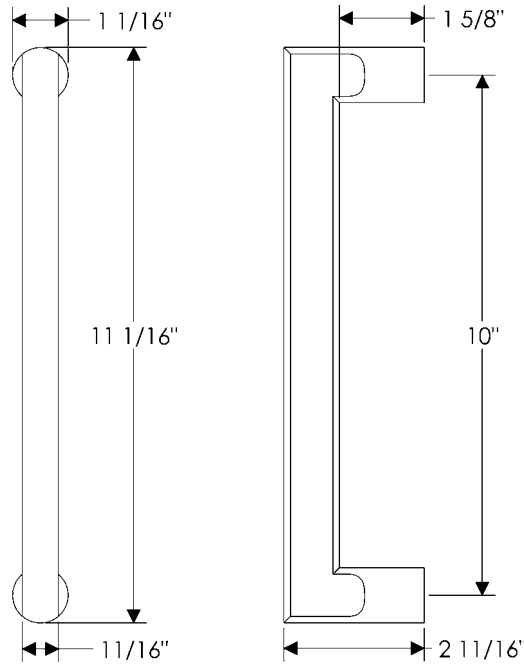

G651 10" Olympus Grip
Weight: 3.10 lbs.