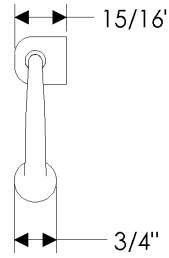

**RP25 Ring Pull 2 1/2"**

**RP3 Ring Pull 3"**

**RP4 Ring Pull 4"**

**G060** 7 1/2" Ellis Grip   
Weight: 1.50 lbs.

**G070** 10" Ellis Grip   
Weight: 2.60 lbs.