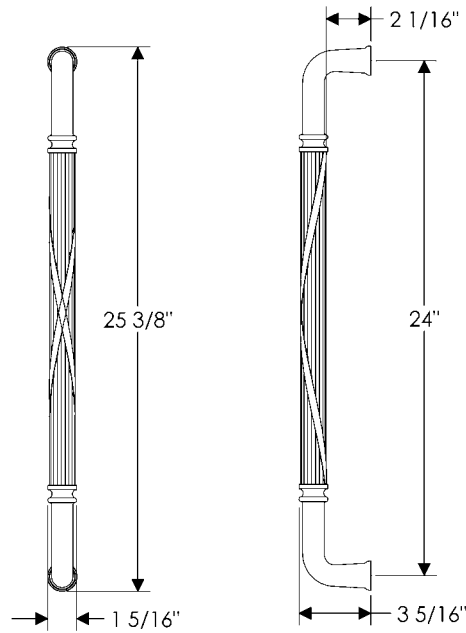

**G646** 14" Gooseneck Grip   
Weight: 6.10 lbs.

**G647** 34" Lariat Grip   
Weight: 15.75 lbs.

**G650** 7 1/2" Olympus Grip  
Weight: 2.20 lbs.

**G651** 10" Olympus Grip  
Weight: 3.10 lbs.

specifications

**G652** 14" Olympus Grip   
Weight: 4.60 lbs.

**G653** 22 7/8" Olympus Grip   
Weight: 7.00 lbs.

**G654** 42" Lash Grip   
Weight: 29.40 lbs.

**G655** 24" Ribbon & Reed Grip   
Weight: 8.40 lbs.

specifications

**G656** 18 7/8" Steeple Twist Grip   
Weight: 12.75 lbs.

**G657** 24" Olympus Grip   
Weight: 7.25 lbs.