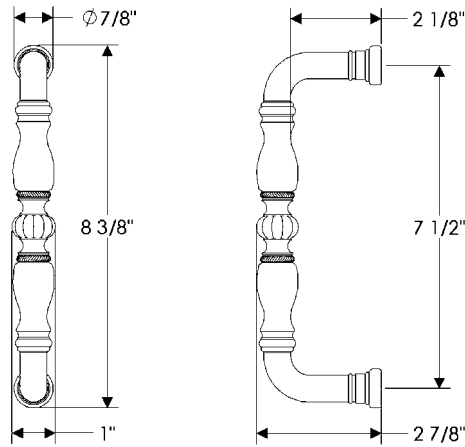

**RP25 Ring Pull 2 1/2"**

**RP3 Ring Pull 3"**

**RP4 Ring Pull 4"**

**G060** 7 1/2" Ellis Grip   
Weight: 1.50 lbs.

**G070** 10" Ellis Grip   
Weight: 2.60 lbs.