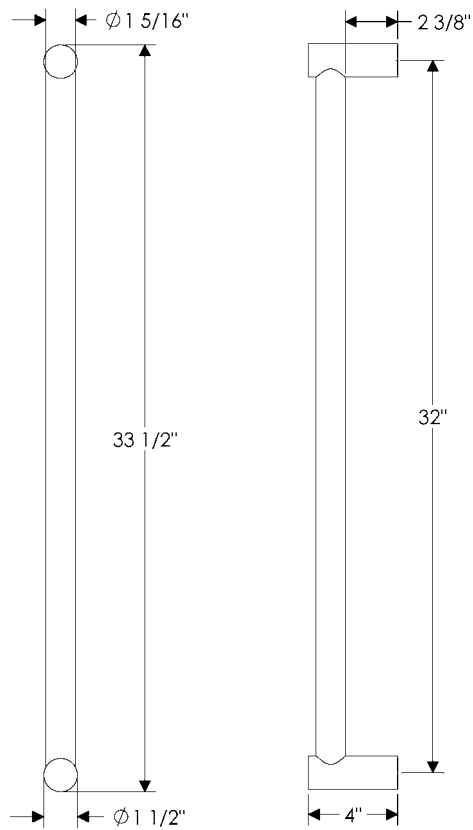

G176 32" Leather Grip
Weight: 15.80 lbs.
• Leather choice will need to be specified.