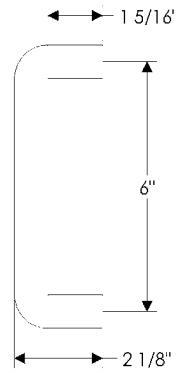

## specifications

**G667 6" Friedman Pull**  
Weight: 14.50 lbs.

**G675 6" Luna Pull**  
Weight: 16.90 lbs.

**G679 5" Square Pull**  
Weight: 13.75 lbs.

**G706** 5" Cirque Grip   
Weight: 1.00 lbs.

**G714** 12" Cirque Grip   
Weight: 6.10 lbs.

specifications

**G718** 18" Cirque Grip   
Weight: 9.25 lbs.

**G750** 7 1/2" Steeple Twist Grip   
Weight: 4.50 lbs.

**G830** Low-Projection Sliding Door Grip  
Weight: 1.10 lbs.

**SDP6** 6" Offset D Grip  
Weight: 1.45 lbs.