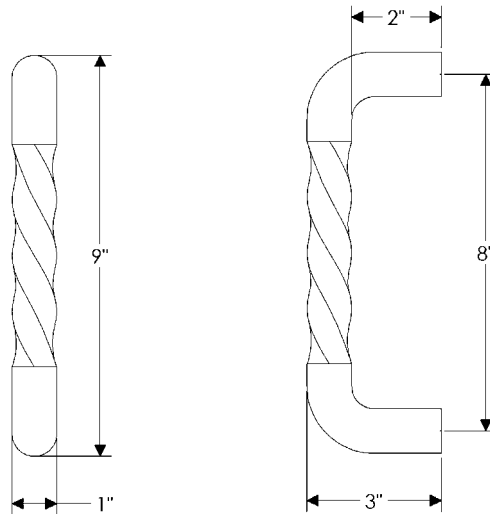

G605 8" Twisted D Grip
Weight: 2.75 lbs.