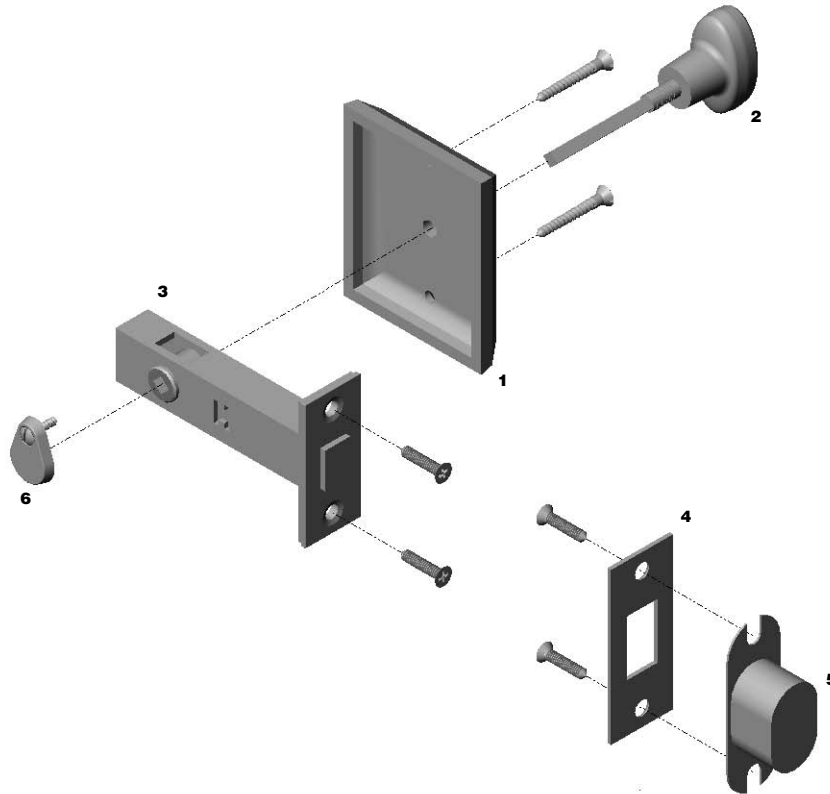

Privacy Mortise Bolt Set

1. 1 Escutcheon
2. 2 Turn Piece
3. 3 Mortise Bolt
4. 4 Mortise Bolt Strike
5. 5 Mortise Bolt Dust Box
6. 6 Emergency Release Swing Cover

Note: Cut Shank on Turn Piece so that it goes halfway through the Mortise Bolt. This will allow a space for the emergency release key to operate the Mortise Bolt.