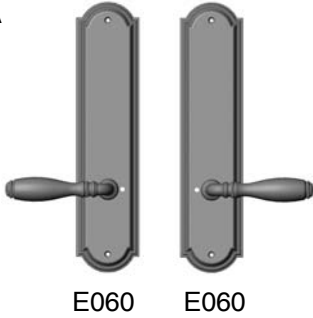

- All finishes are priced the same.
- Price includes your choice of handle except for the Crystal Knobs (K150 or K155), where an upcharge applies. Call RMH for pricing.
- Combinations are shown with L075 Ellis Lever for illustration purposes only. Refer to Section A for desired handle.
- Refer to Section U for door preparatory specifications. Call RMH to verify compatibility of each escutcheon with pre-existing door conditions.
- Specify metal, patina, handing, backset, door thickness, and lock type.

ACTIVE

DUMMY

ESCUTCHEON OPTIONS

A

A 3" x 13" Ellis Escutcheon

E060 / E060 Privacy Spring Latch	$ 794.00
E064 / E063 Privacy Mortise Bolt/ Spring Latch.	$ 906.00
E064 / E063 Privacy Mortise Lock	$1057.00
E060 Single Dummy	$ 348.00
E060 / E060 Full Dummy	$ 696.00
Refer to spec page B73