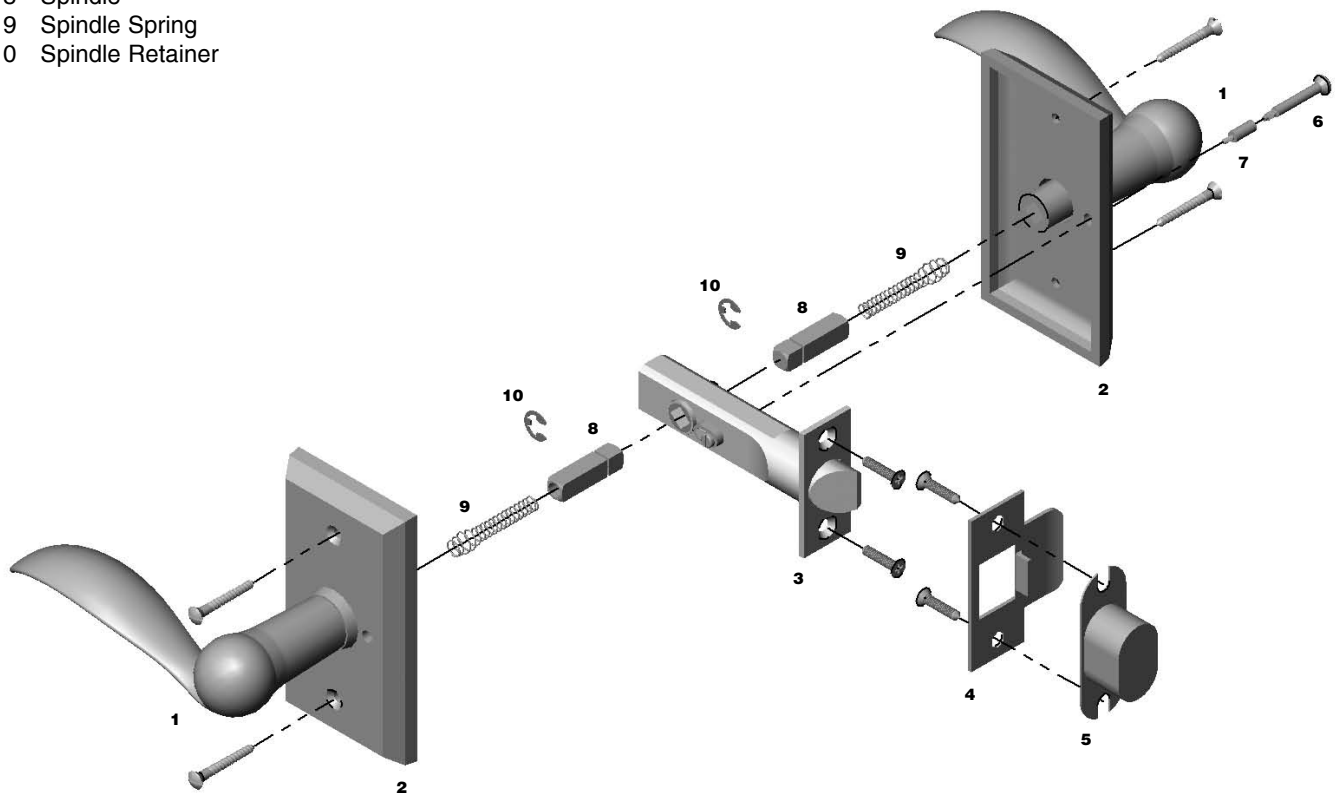

**Key**

- (ER) = Emergency Release Escutcheon
- (TP) = Turn Piece Escutcheon

\* Not recommended for use with knobs.

**HANDING**

**Privacy Spring Latch Set—Lever to Lever**

- 1 Lever
- 2 Escutcheon
- 3 Privacy Spring Latch
- 4 T-Strike
- 5 T-Strike Dust Box
- 6 Privacy Button
- 7 Privacy Button Extension
- 8 Spindle
- 9 Spindle Spring
- 10 Spindle Retainer