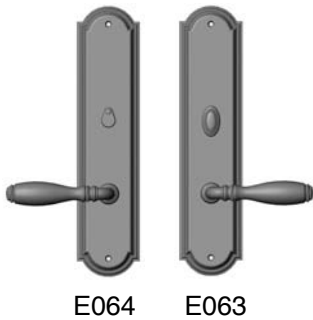

- All finishes are priced the same.
- Price includes your choice of handle except for the Crystal Knobs (K150 or K155), where an upcharge applies. Call RMH for pricing.
- Combinations are shown with L075 Ellis Lever for illustration purposes only. Refer to Section A for desired handle.
- Refer to Section U for door preparatory specifications. Call RMH to verify compatibility of each escutcheon with pre-existing door conditions.
- Specify metal, patina, handing, backset, door thickness, and lock type.

ACTIVE

DUMMY

ESCUTCHEON OPTIONS

A

A 3" x 13" Ellis Escutcheon

E060 / E060 Privacy Spring Latch	$ 794.00
E064 / E063 Privacy Mortise Bolt/ Spring Latch.	$ 906.00
E064 / E063 Privacy Mortise Lock	$1057.00
E060 Single Dummy	$ 348.00
E060 / E060 Full Dummy	$ 696.00
Refer to spec page B73