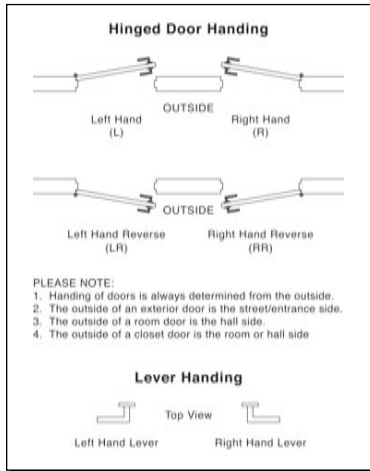

**Key**

- (ER) = Emergency Release Escutcheon
- (TP) = Turn Piece Escutcheon

\* Not recommended for use with knobs.

**HANDING**

**Privacy Spring Latch Set—Lever to Lever**

- 1 Lever
- 2 Escutcheon
- 3 Privacy Spring Latch
- 4 T-Strike
- 5 T-Strike Dust Box
- 6 Privacy Button
- 7 Privacy Button Extension
- 8 Spindle
- 9 Spindle Spring
- 10 Spindle Retainer