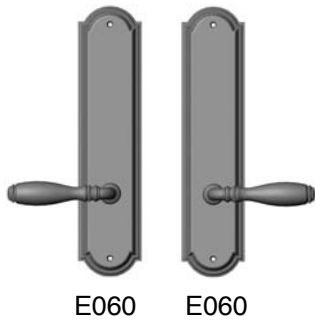

- All finishes are priced the same.
- Price includes your choice of handle except for the Crystal Knobs (K150 or K155), where an upcharge applies. Call RMH for pricing.
- Combinations are shown with L075 Ellis Lever for illustration purposes only. Refer to Section A for desired handle.
- Refer to Section U for door preparatory specifications. Call RMH to verify compatibility of each escutcheon with pre-existing door conditions.
- Specify metal, patina, handing, backset, door thickness, and lock type.

ACTIVE

DUMMY

ESCUTCHEON OPTIONS

A

A 3" x 13" Ellis Escutcheon

E060 / E060 Privacy Spring Latch	$ 794.00
E064 / E063 Privacy Mortise Bolt/ Spring Latch.	$ 906.00
E064 / E063 Privacy Mortise Lock	$1057.00
E060 Single Dummy	$ 348.00
E060 / E060 Full Dummy	$ 696.00
Refer to spec page B73