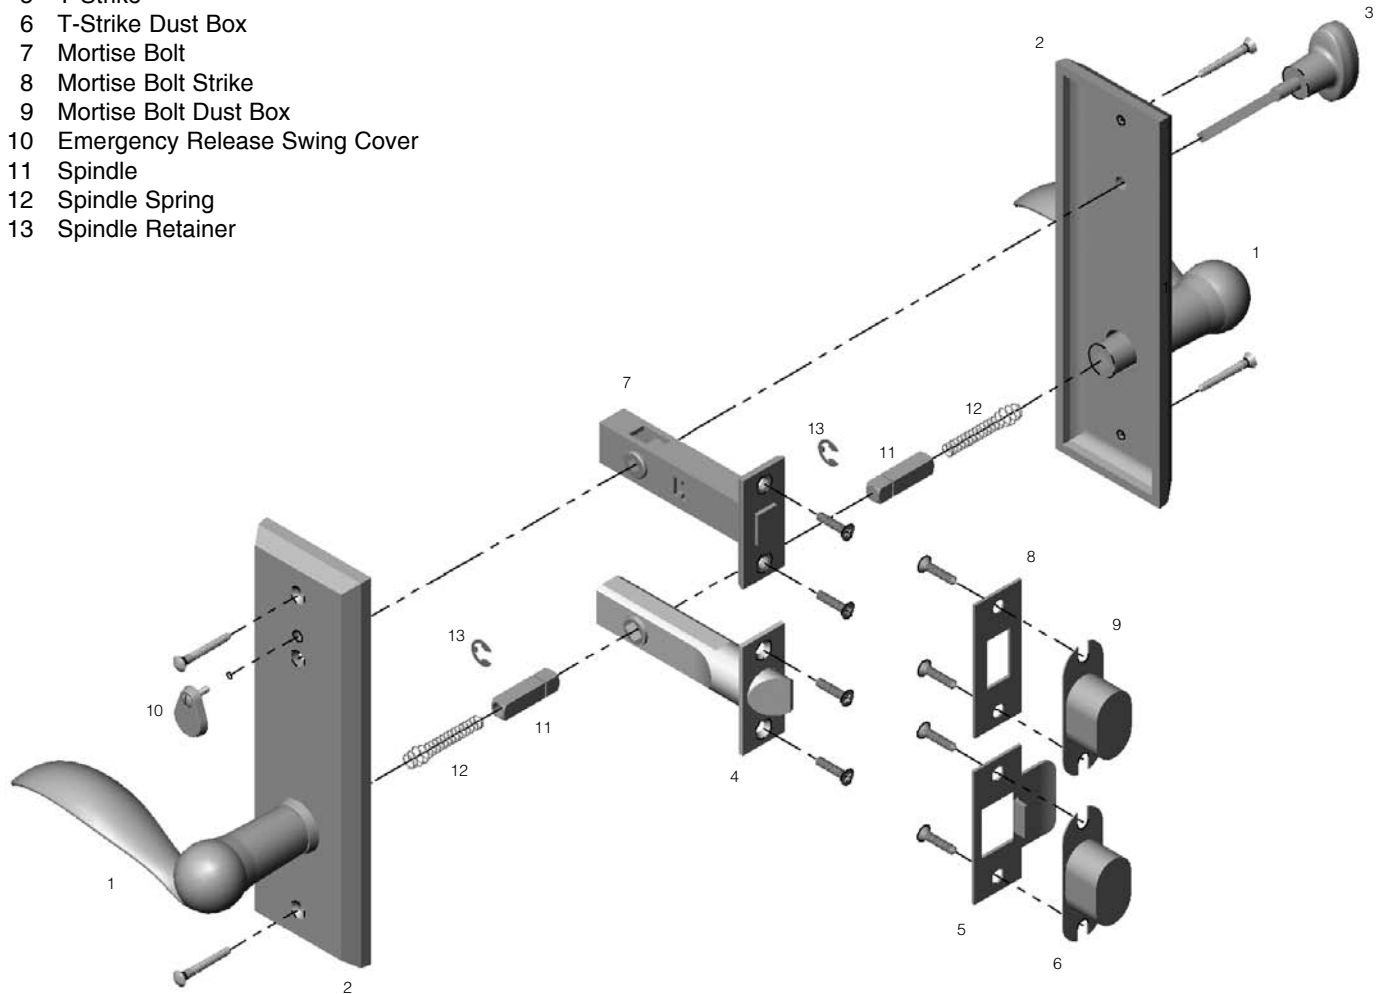

Privacy Spring Latch / Mortise Bolt Set—Lever to Lever

- 1 Lever
- 2 Escutcheon
- 3 Turn Piece
- 4 Spring Latch
- 5 T-Strike
- 6 T-Strike Dust Box
- 7 Mortise Bolt
- 8 Mortise Bolt Strike
- 9 Mortise Bolt Dust Box
- 10 Emergency Release Swing Cover
- 11 Spindle
- 12 Spindle Spring
- 13 Spindle Retainer

Note: Cut Shank on Turn Piece so that it goes halfway through the Mortise Bolt. This will allow a space for the emergency release key to operate the Mortise Bolt.