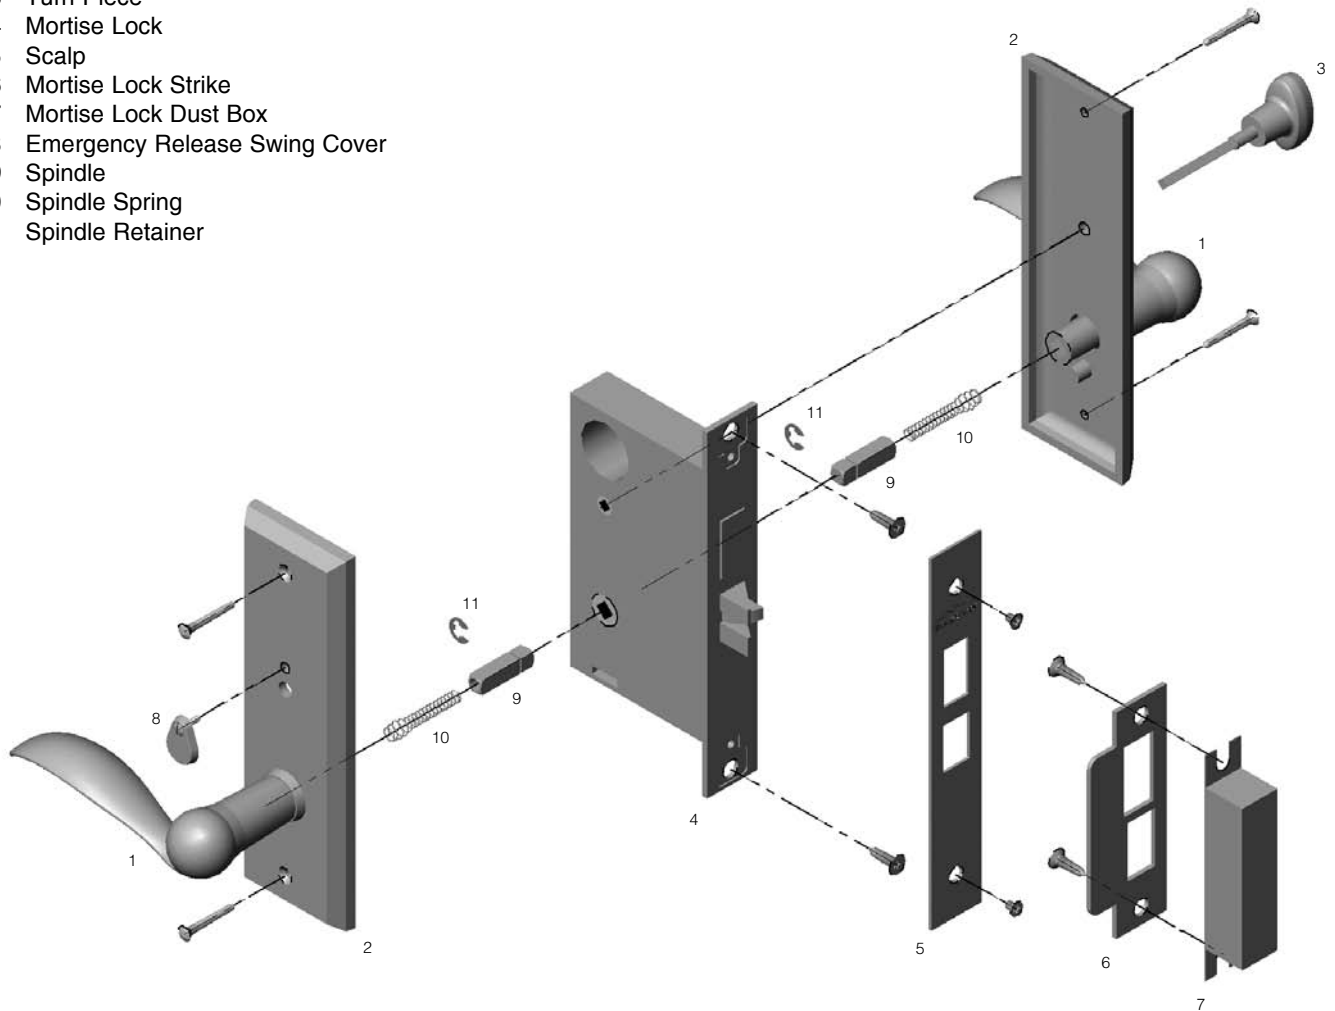

Privacy Mortise Lock Set—Lever to Lever

- 1 Lever
- 2 Escutcheon
- 3 Turn Piece
- 4 Mortise Lock
- 5 Scalp
- 6 Mortise Lock Strike
- 7 Mortise Lock Dust Box
- 8 Emergency Release Swing Cover
- 9 Spindle
- 10 Spindle Spring
- 11 Spindle Retainer

Note: Cut Shank on Turn Piece so that it goes halfway through the Mortise Lock. This will allow a space for the emergency release key to operate the Mortise Lock.